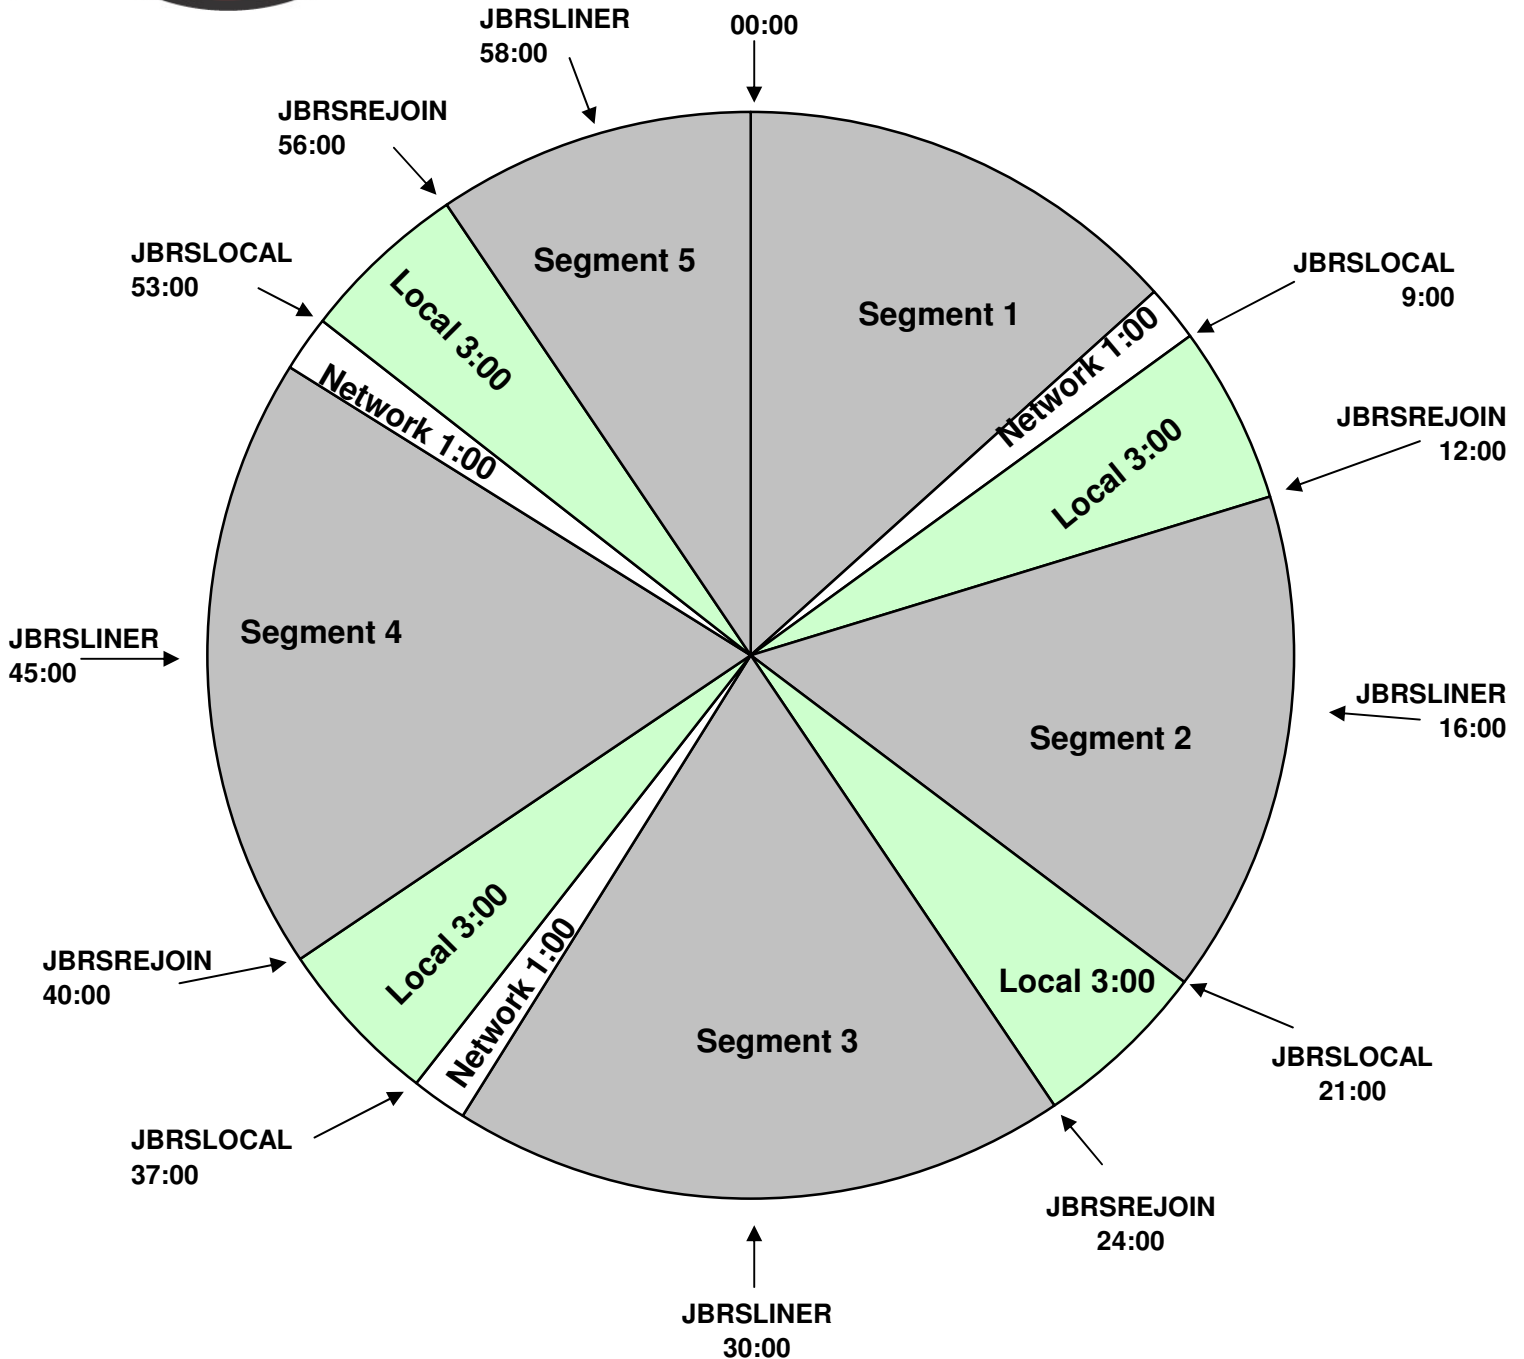

PROGRAM CLOCK
 Effective June 23, 2009
 Premiere XDS PRO4-P Satellite
 Saturday 3am - 7am Pacific

Rock Feed (Saturdays)

For Technical Assistance call:
 Premiere Network Operations Center: 800-276-4431
 Technical Info: www.premiereradio.com/engineering

Info:
 All Breaks Float
 JBRSLocal starts the local break
 JBRSLINER fires the Sweeper
 JBRsREJOIN fires 15 second rejoin bumper