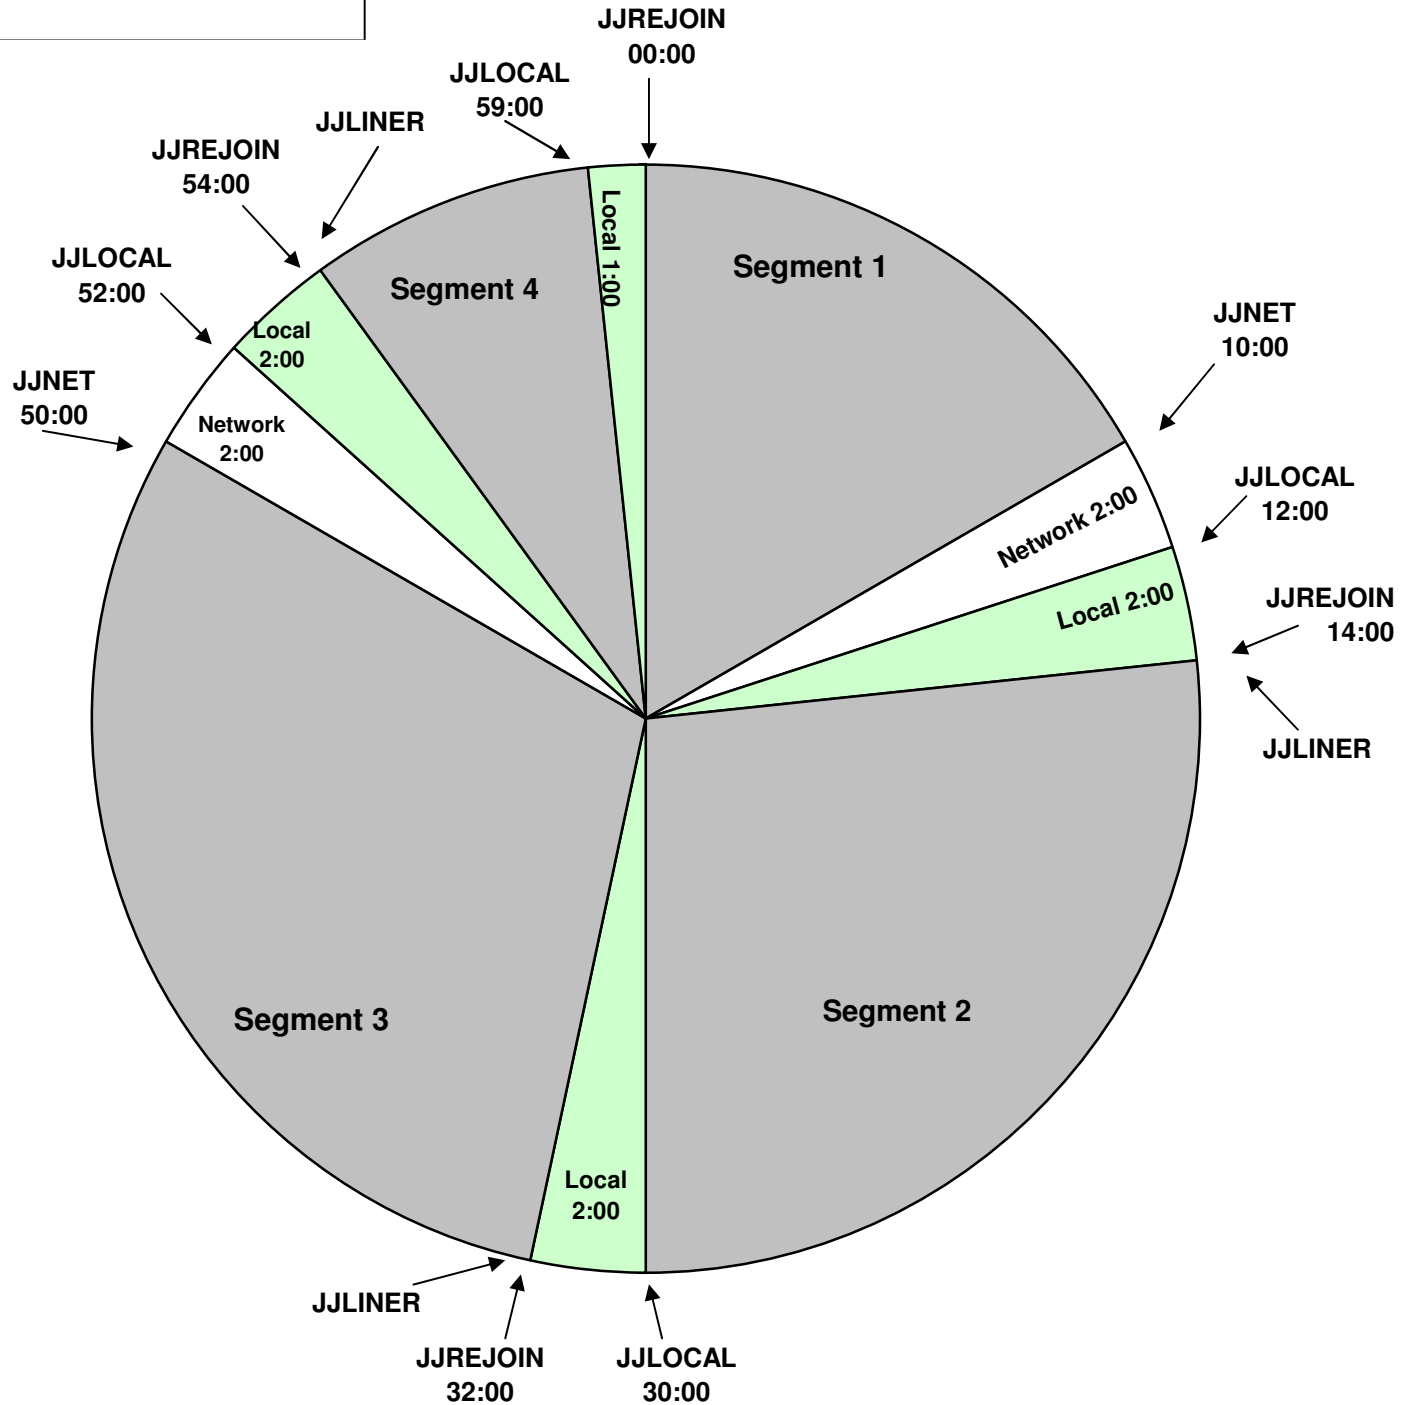

PROGRAM CLOCK
 Effective October 12, 2011
 Premiere XDS PRO4-P Satellite
 Sundays: 8-10AM Eastern,
 5-7AM Pacific Time

For Technical Assistance Call
 Premiere Network Operations Center: (800) 276-4431
 Technical Info: <http://engineering.premiereradio.com>