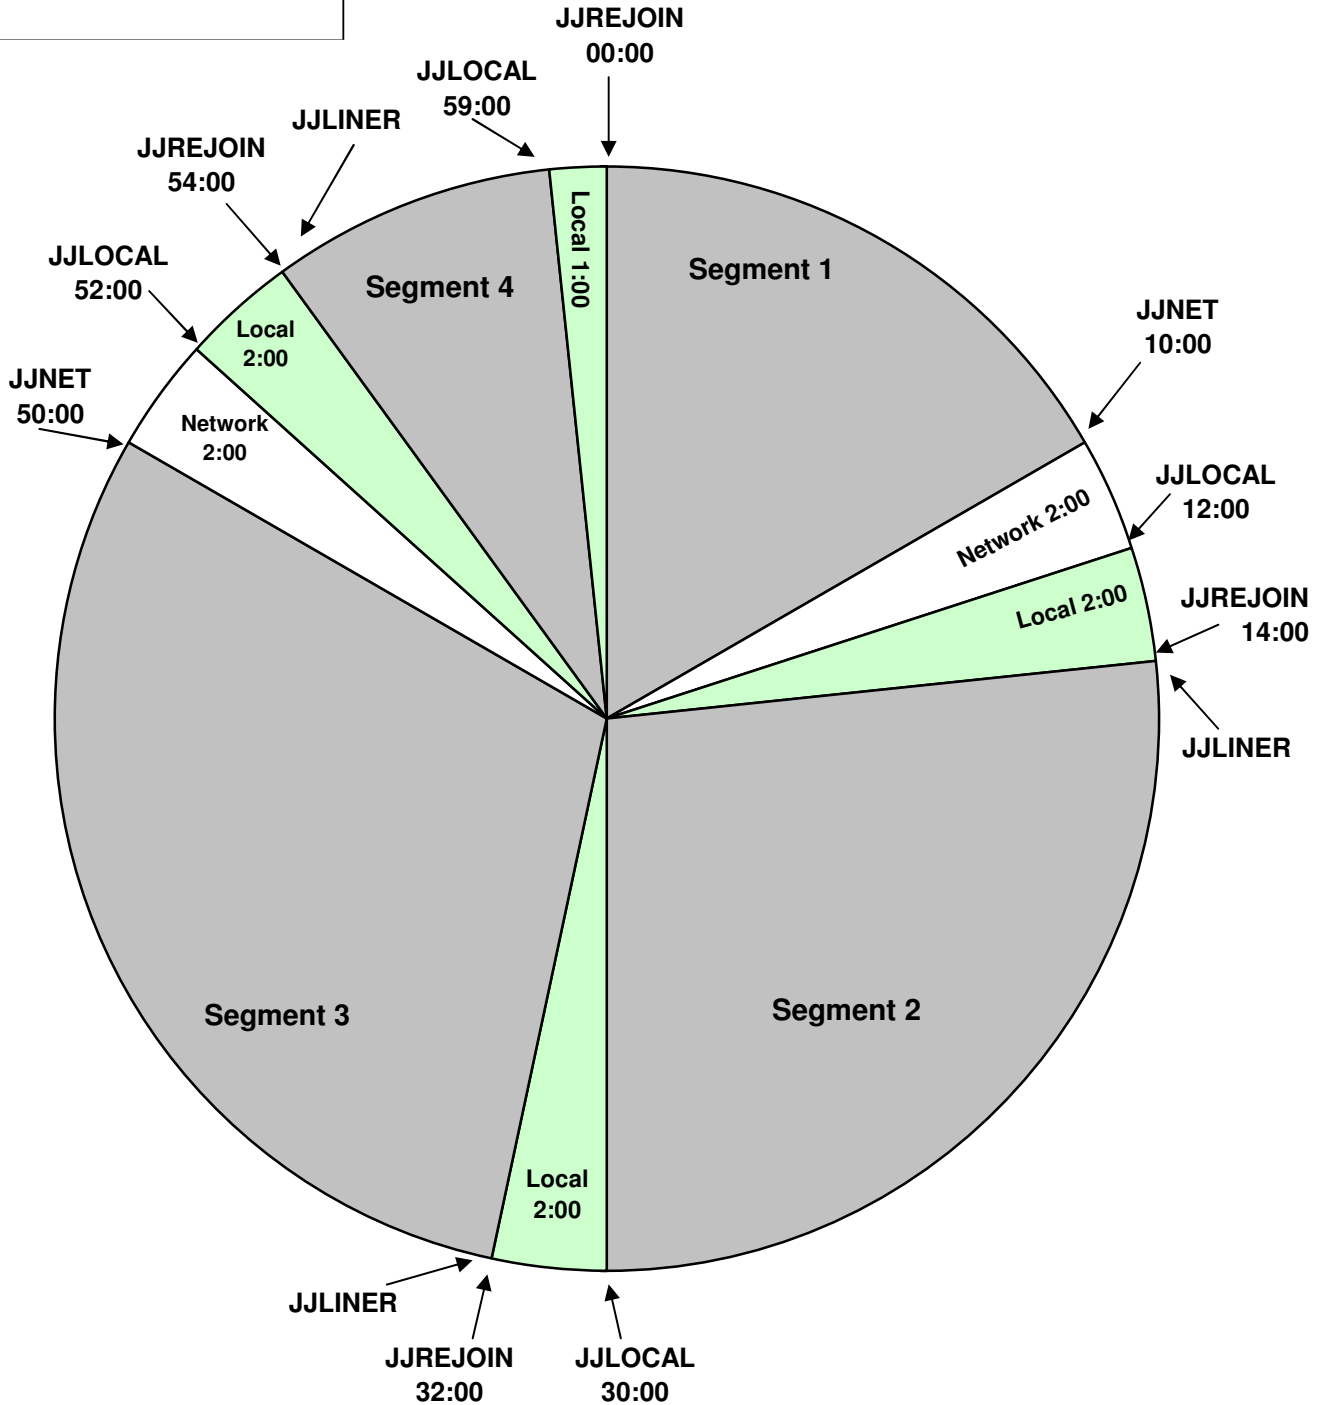

PROGRAM CLOCK
Effective January 19, 2009
Premiere XDS PRO4-P Satellite
Sundays: 8-10AM Eastern,
5-7AM Pacific Time

For Technical Assistance Call
Premiere Network Operations Center: (800) 276-4431
Technical Info: <http://engineering.premiereradio.com>