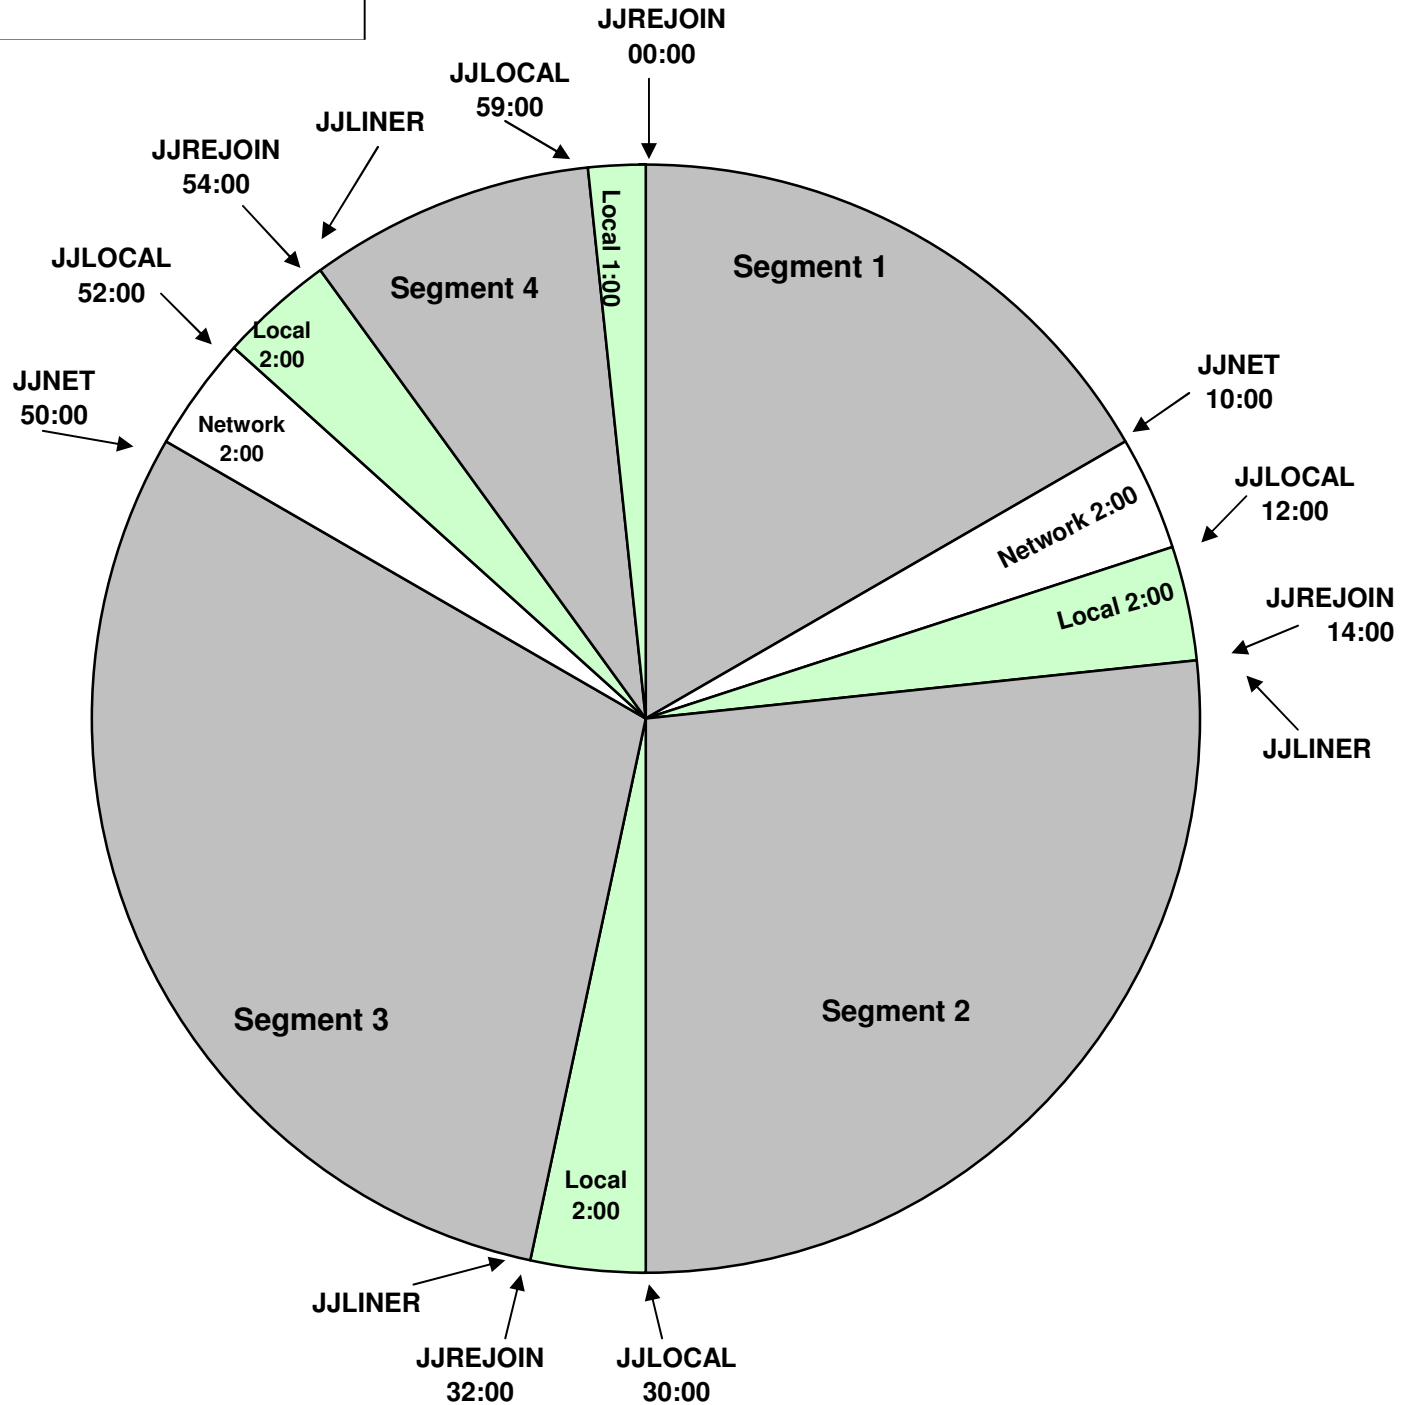

**PROGRAM CLOCK**  
 Effective October 12, 2011  
 Premiere XDS PRO4-P Satellite  
 Sundays: 8-10AM Eastern,  
 5-7AM Pacific Time

For Technical Assistance Call  
 Premiere Network Operations Center: (800) 276-4431  
 Technical Info: <http://engineering.premiereradio.com>

**All Breaks Float!**