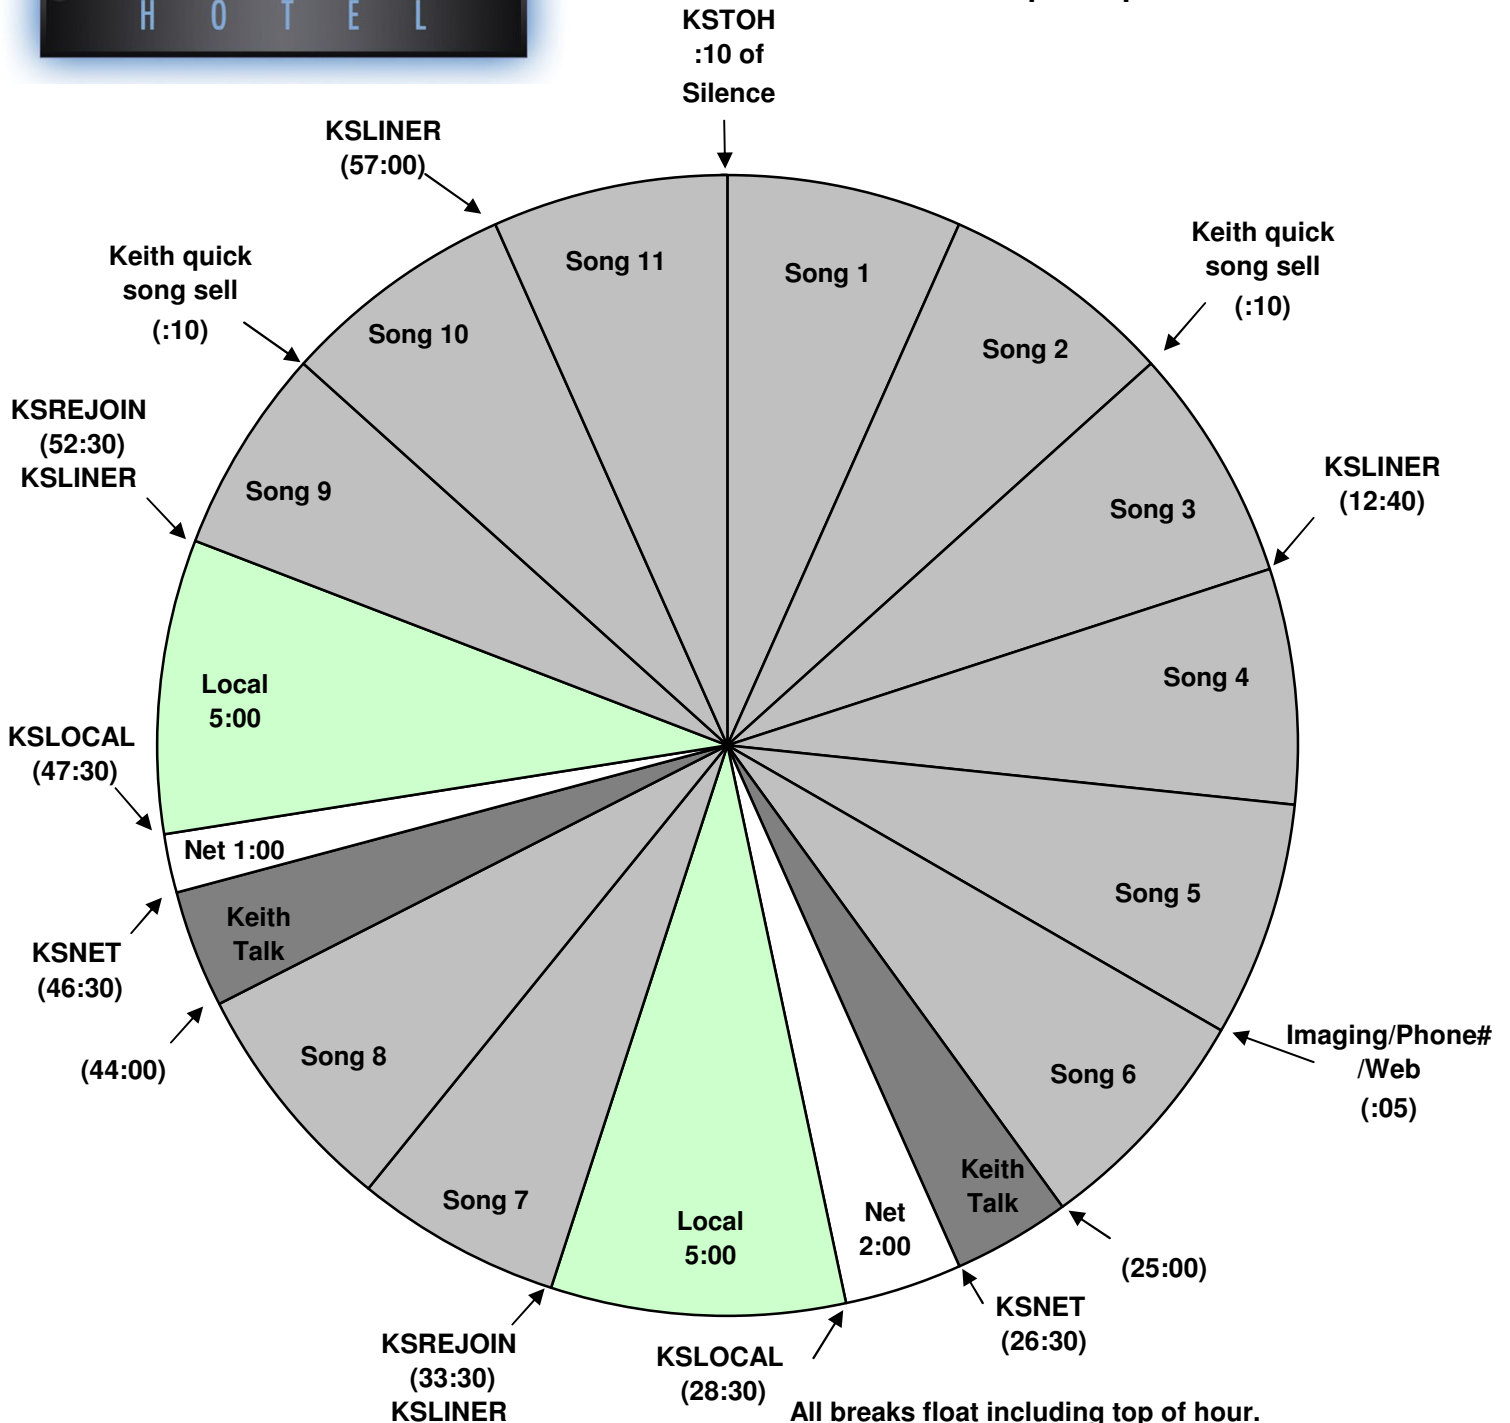

PROGRAM CLOCK

Effective March 15, 2010
 Premiere XDS PRO4-P Satellite
 Sunday - Friday, 7pm - 12am Eastern
 4pm - 9pm Pacific

All breaks float including top of hour.
 All times in () are approximate.
 Produced local i.d.'s fire after each local break.
 KSTOH: 10 seconds silence for produced station imaging into next song for Hours 2, 3, 4, & 5
 KSLOCAL: Local break, automation segment record stop & fired at the very end of the show (at :59:57).
 KSLINER: 05-second dry-voice liners.
 KSREJOIN: Show start, rejoin, internet rejoin & automation segment record start.
 KSNET: Internet stream break.