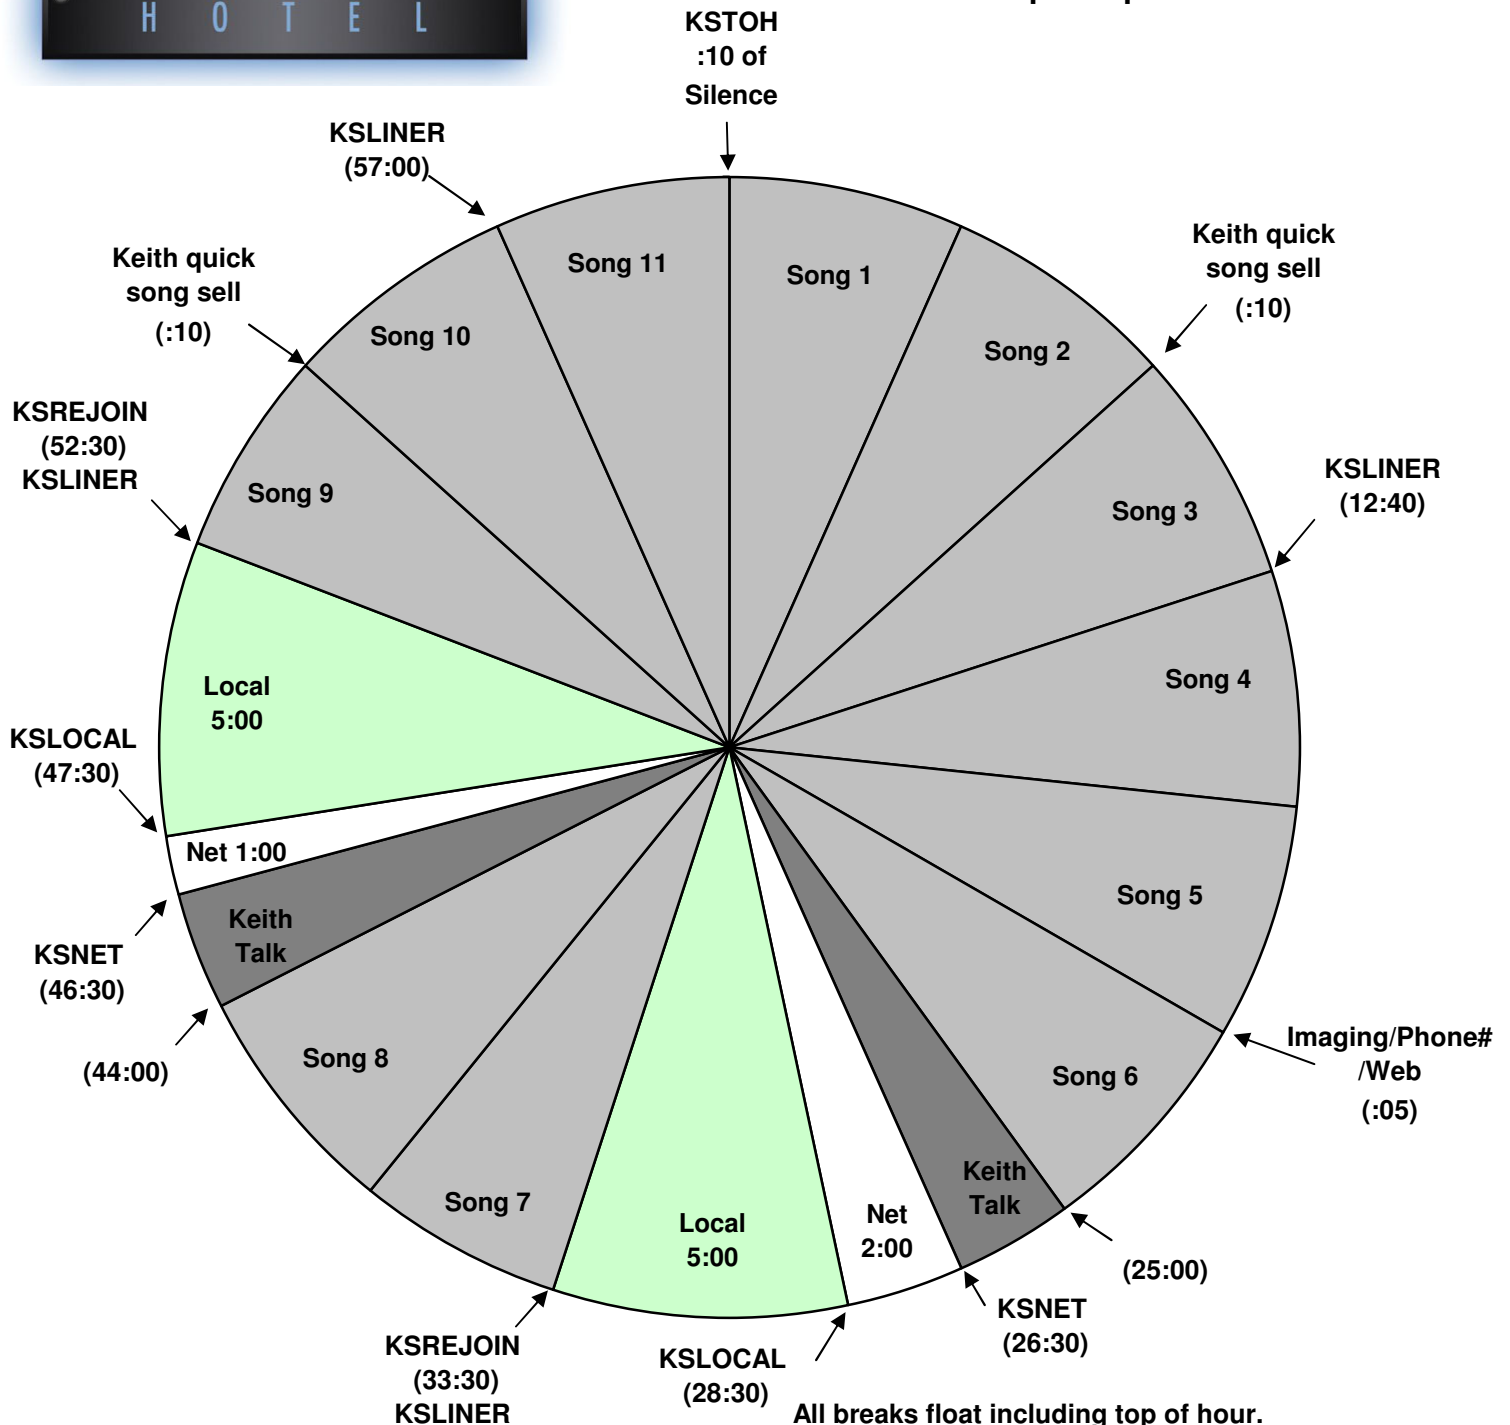

PROGRAM CLOCK

Effective October 12, 2011
 Premiere XDS PRO4-P Satellite
 Sunday - Friday, 7pm - 12am Eastern
 4pm - 9pm Pacific

All breaks float including top of hour.
 All times in () are approximate.
 Produced local i.d.'s fire after each local break.
 KSTOH: 10 seconds silence for produced station
 imaging into next song for Hours 2, 3, 4, & 5
 KSLOCAL: Local break, automation segment record
 stop & fired at the very end of the show (at :59:57).
 KSLINER: 05-second dry-voice liners.
 KSREJOIN: Show start, rejoin, internet rejoin &
 automation segment record start.
 KSNET: Internet stream break.