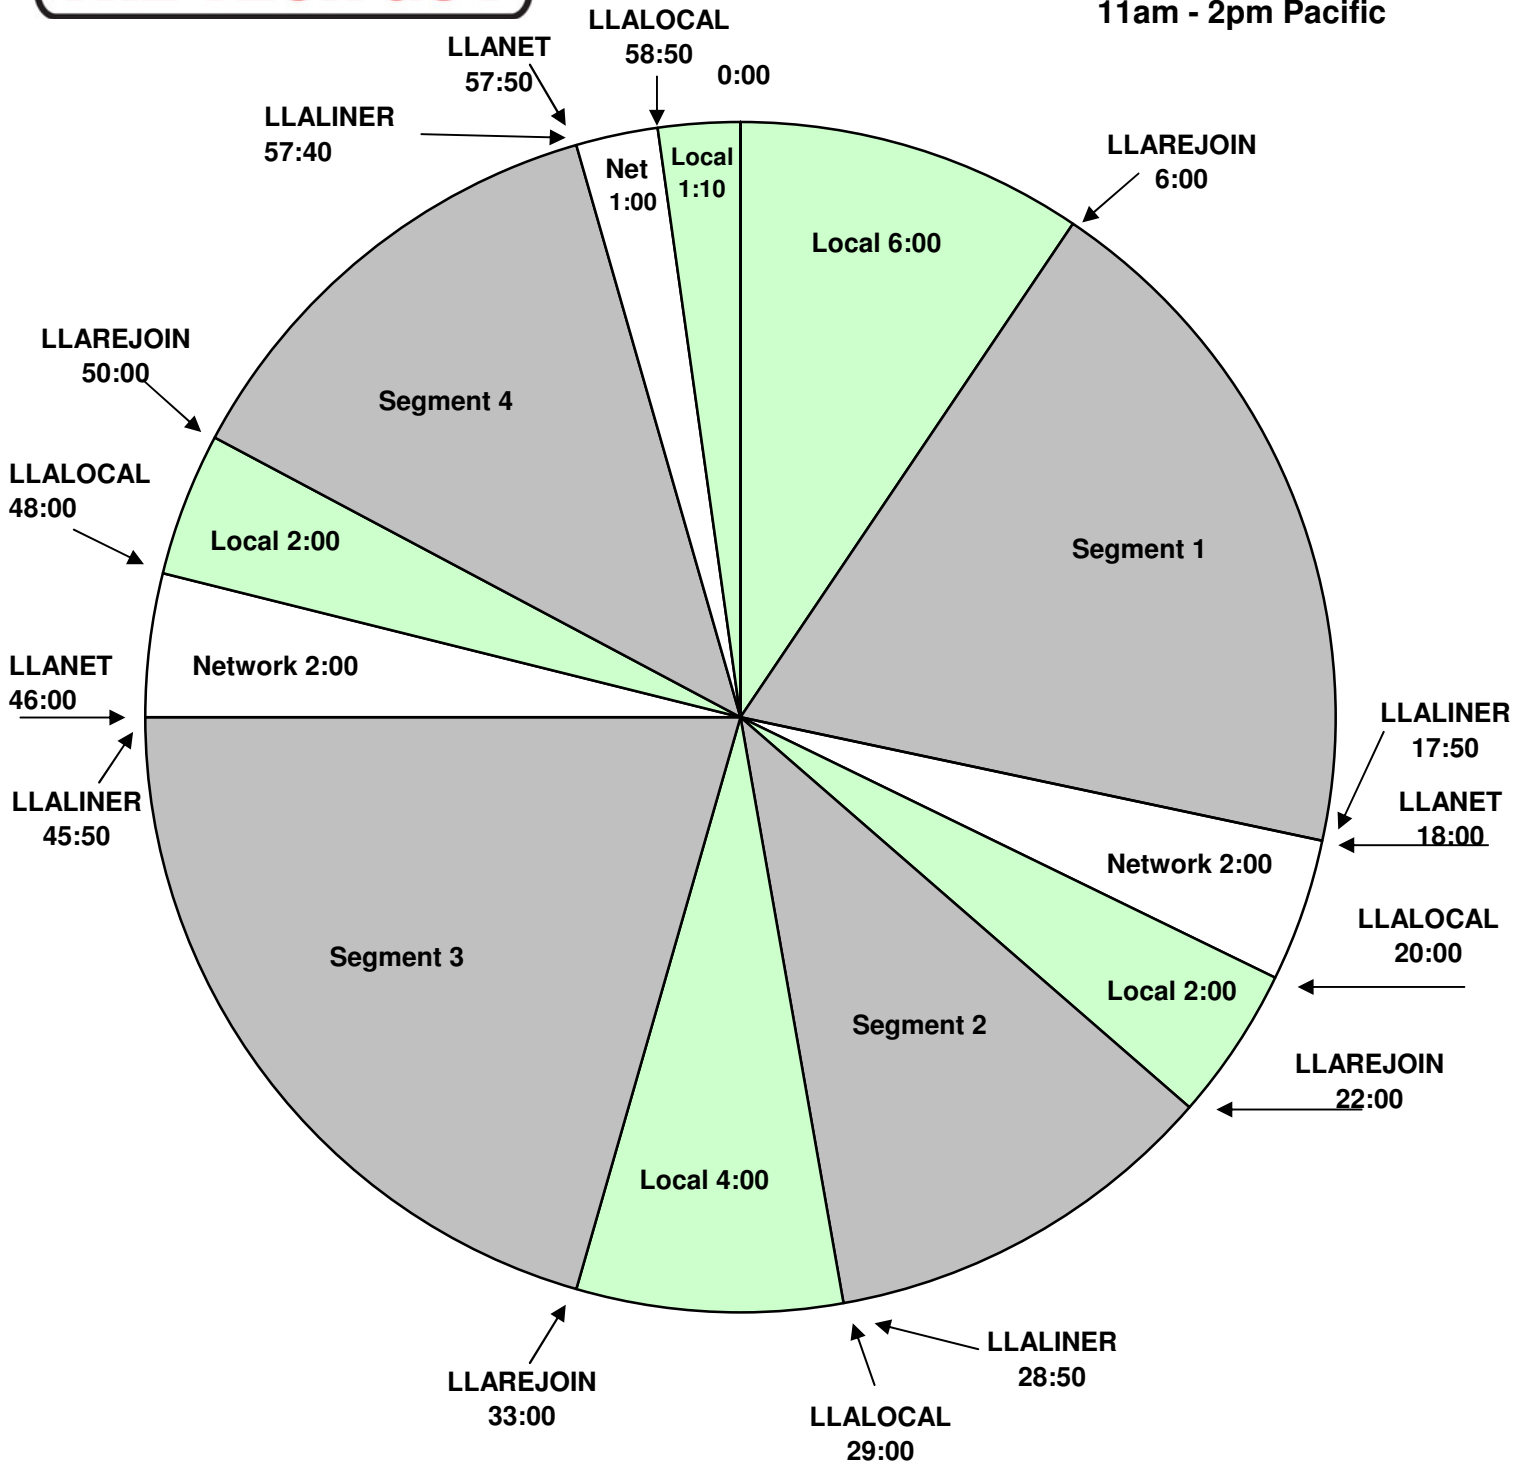

LEO LAPORTE THE TECH GUY

PROGRAM CLOCK
Effective February 16, 2010
Premiere XDS PRO4-P Satellite
Saturdays 2pm - 5pm Eastern,
11am - 2pm Pacific

For Technical Assistance call:
Premiere Engineering: 800-276-4431
www.premiereradio.com/engineering

Fixed breaks at 28:50 and 57:40.
All other breaks float.
LLALINER fires :10-second liner before breaks.
LLALOCAL fires local breaks.
:10-second rejoin bumpers at 22:00 and 50:00.
:20-second rejoin bumper at 33:00.

Laporte Promo fed Tuesday's 10:57:00am