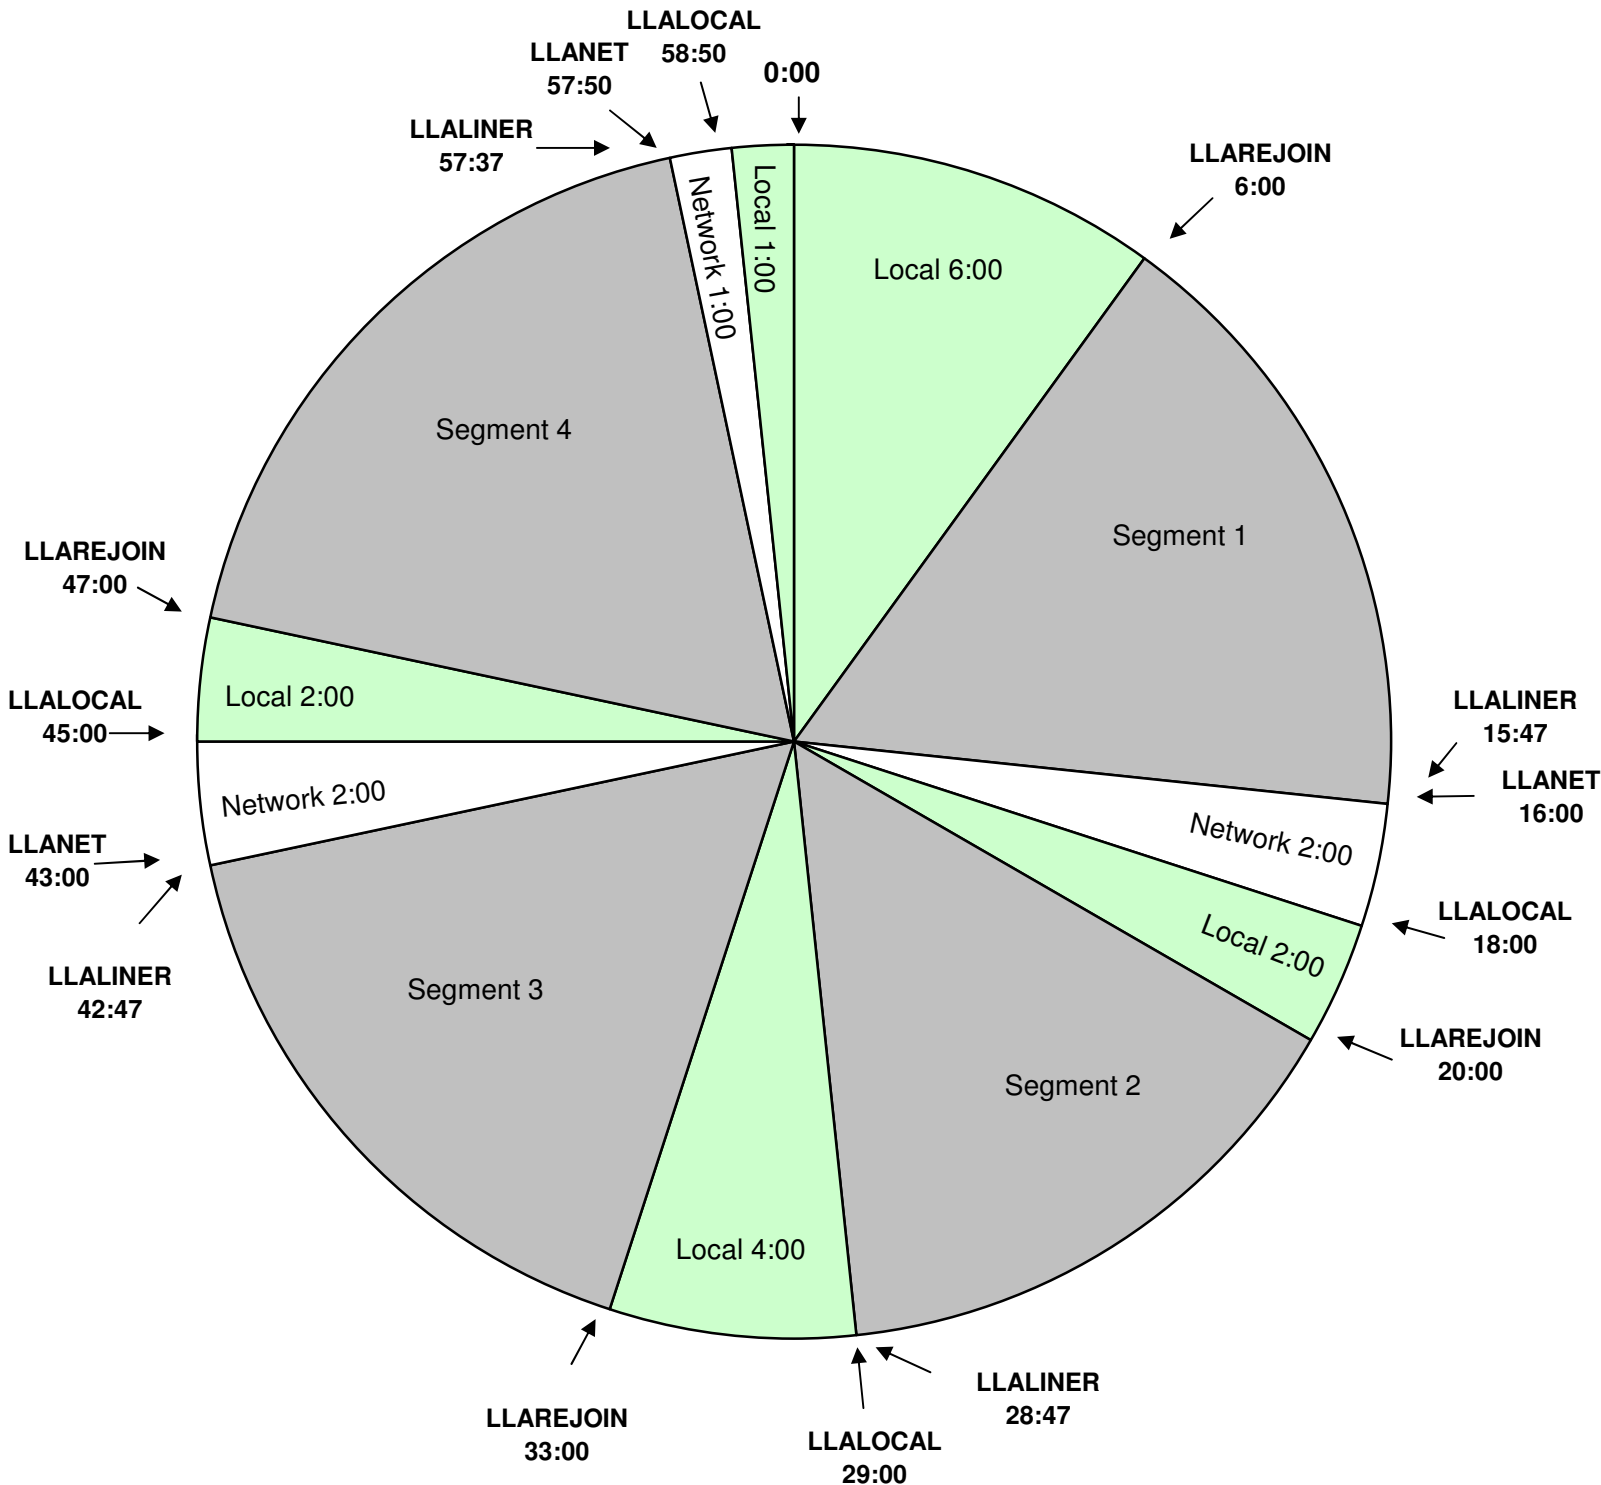

# LEO LAPORTE THE TECH GUY

**PROGRAM CLOCK**  
Effective July 9, 2012  
Premiere XDS PRO4-P Satellite  
Saturdays 2pm - 5pm Eastern,  
11am - 2pm Pacific

Fixed breaks at 28:50 and 57:40.

All other breaks float.

LLALINER fires :13 second liner before breaks. LLALLOCAL fires local breaks.

:10 second rejoin bumpers at 22:00 and 50:00.

:20 second rejoin bumper at 33:00.

Laporte Promo fed Tuesday's 10:57:00am

For Technical Assistance Call  
Premiere Network Operations Center: (800) 276-4431  
Technical Info: <http://engineering.premiereradio.com>

**premiere**  
NETWORKS