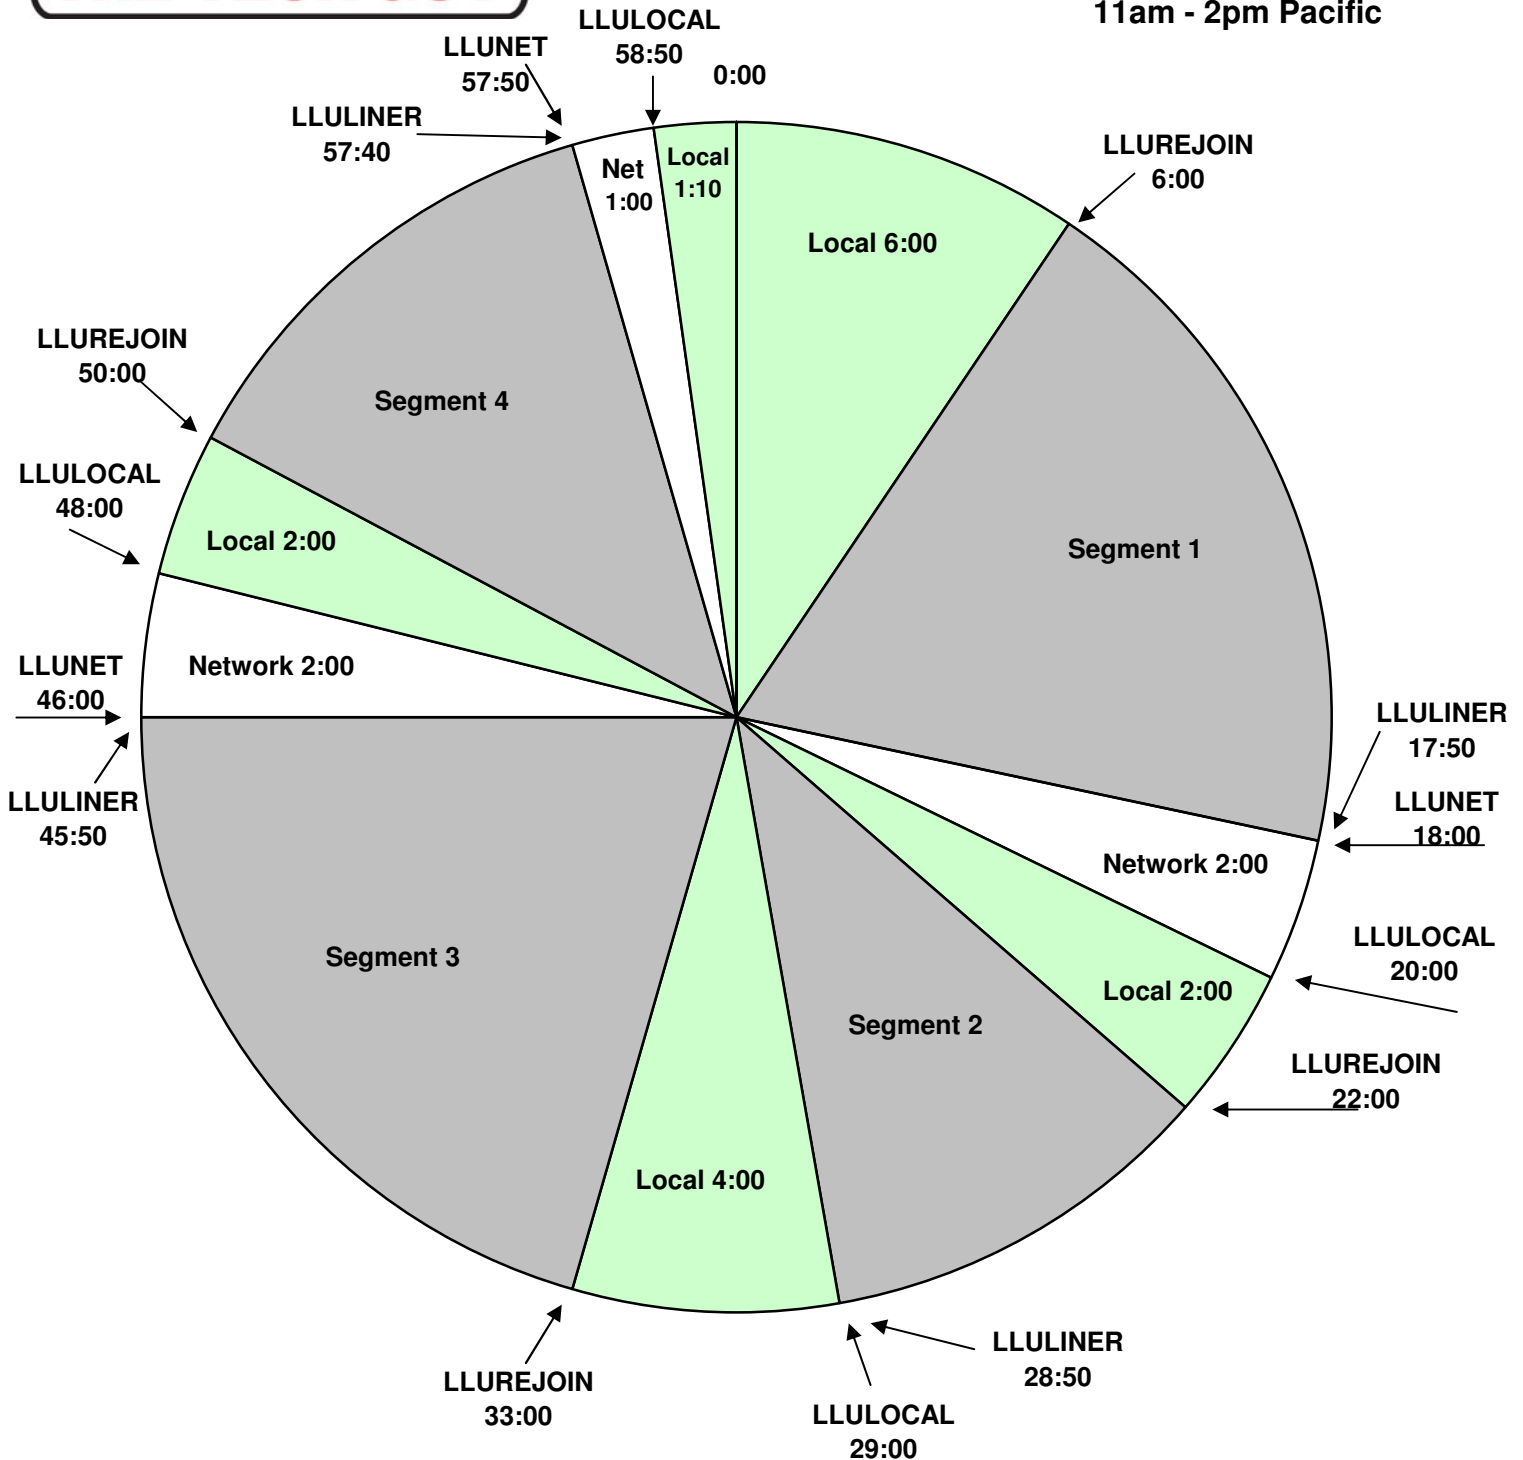

LEO LAPORTE THE TECH GUY

PROGRAM CLOCK
Effective February 16, 2010
Premiere XDS PRO4-P Satellite
Sundays 2pm - 5pm Eastern,
11am - 2pm Pacific

Fixed breaks at 28:50 and 57:40.

All other breaks float.

LLULINER fires :10-second liner before breaks.

LLULOCAL fires local breaks.

:10-second rejoin bumpers at 22:00 and 50:00.

:20-second rejoin bumper at 33:00.

For Technical Assistance call:
Premiere Engineering: 800-276-4431
www.premiereradio.com/engineering

PREMIERE
RADIO NETWORKS

Laporte Promo fed Tuesday's 10:57:00am