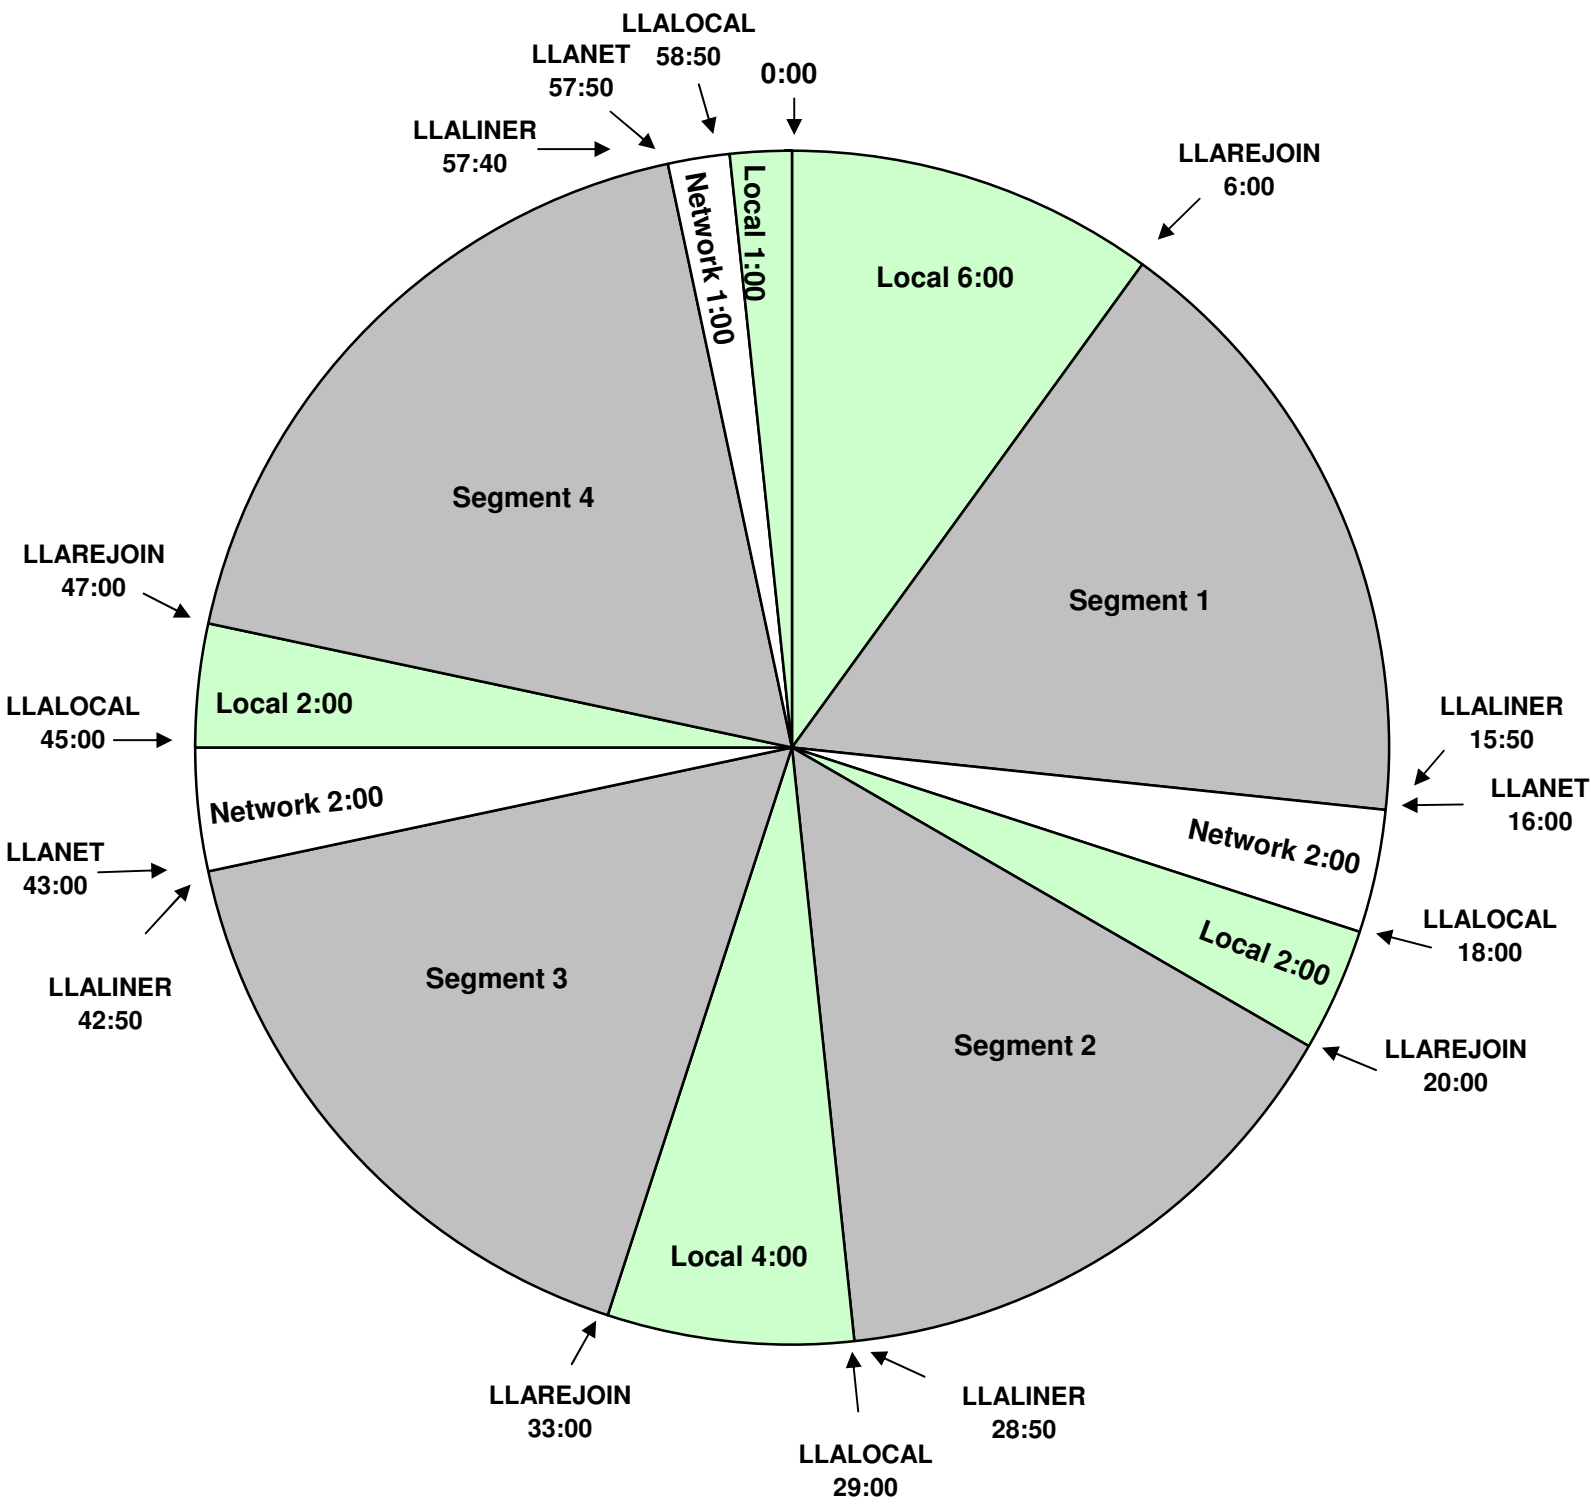

LEO LAPORTE THE TECH GUY

PROGRAM CLOCK
 Effective October 12, 2011
 Premiere XDS PRO4-P Satellite
 Saturdays 2pm - 5pm Eastern,
 11am - 2pm Pacific

Fixed breaks at 28:50 and 57:40.
 All other breaks float.
 LLALINER fires :10 second liner before breaks.
 LLALLOCAL fires local breaks.
 :10 second rejoin bumpers at 22:00 and 50:00.
 :20 second rejoin bumper at 33:00.

Laporte Promo fed Tuesday's 10:57:00am

For Technical Assistance call:
 Premiere Engineering: 800-276-4431
www.premiereradio.com/engineering