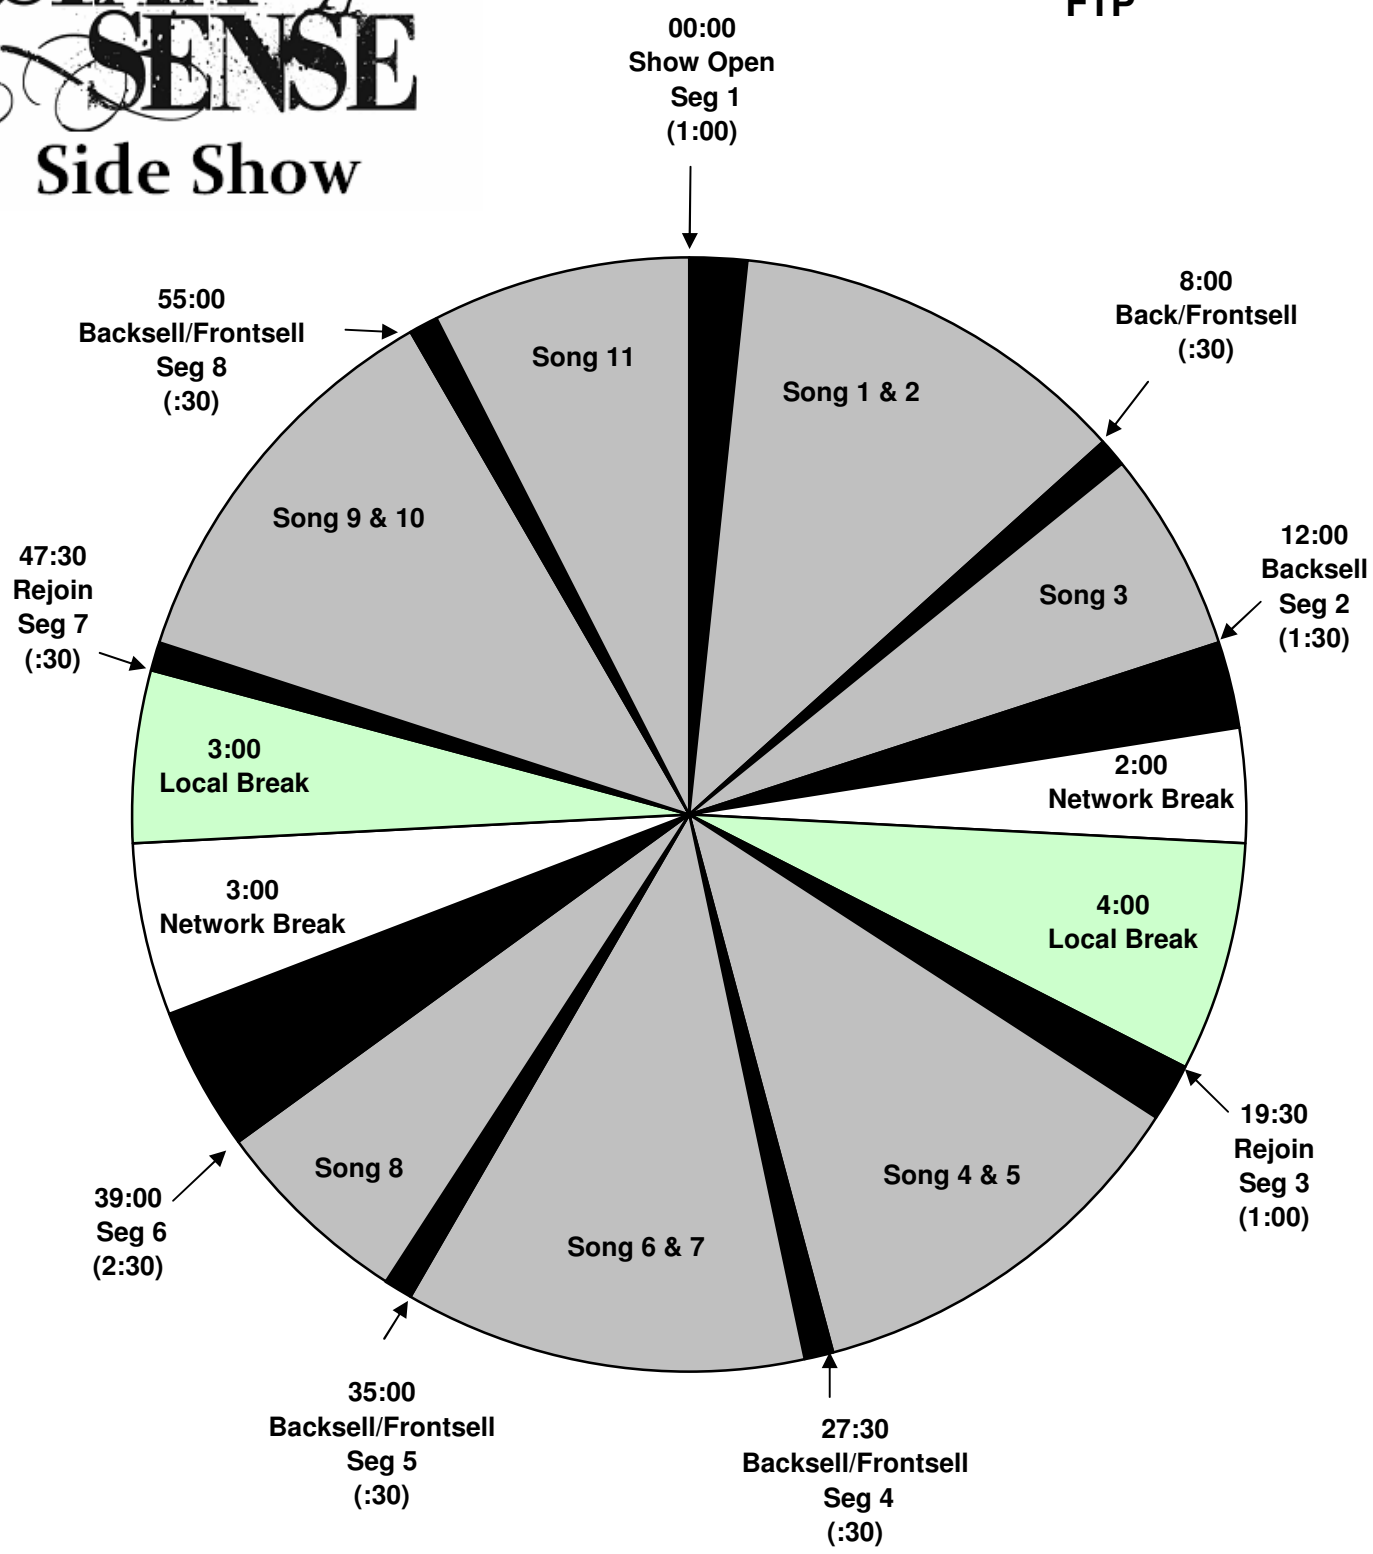

PROGRAM CLOCK
Effective February 13, 2010
Weekends - Hour 1
FTP

For Technical Assistance call:
Premiere Network Operations: 800-276-4431
Technical Info: <http://engineering.premiereradio.com>