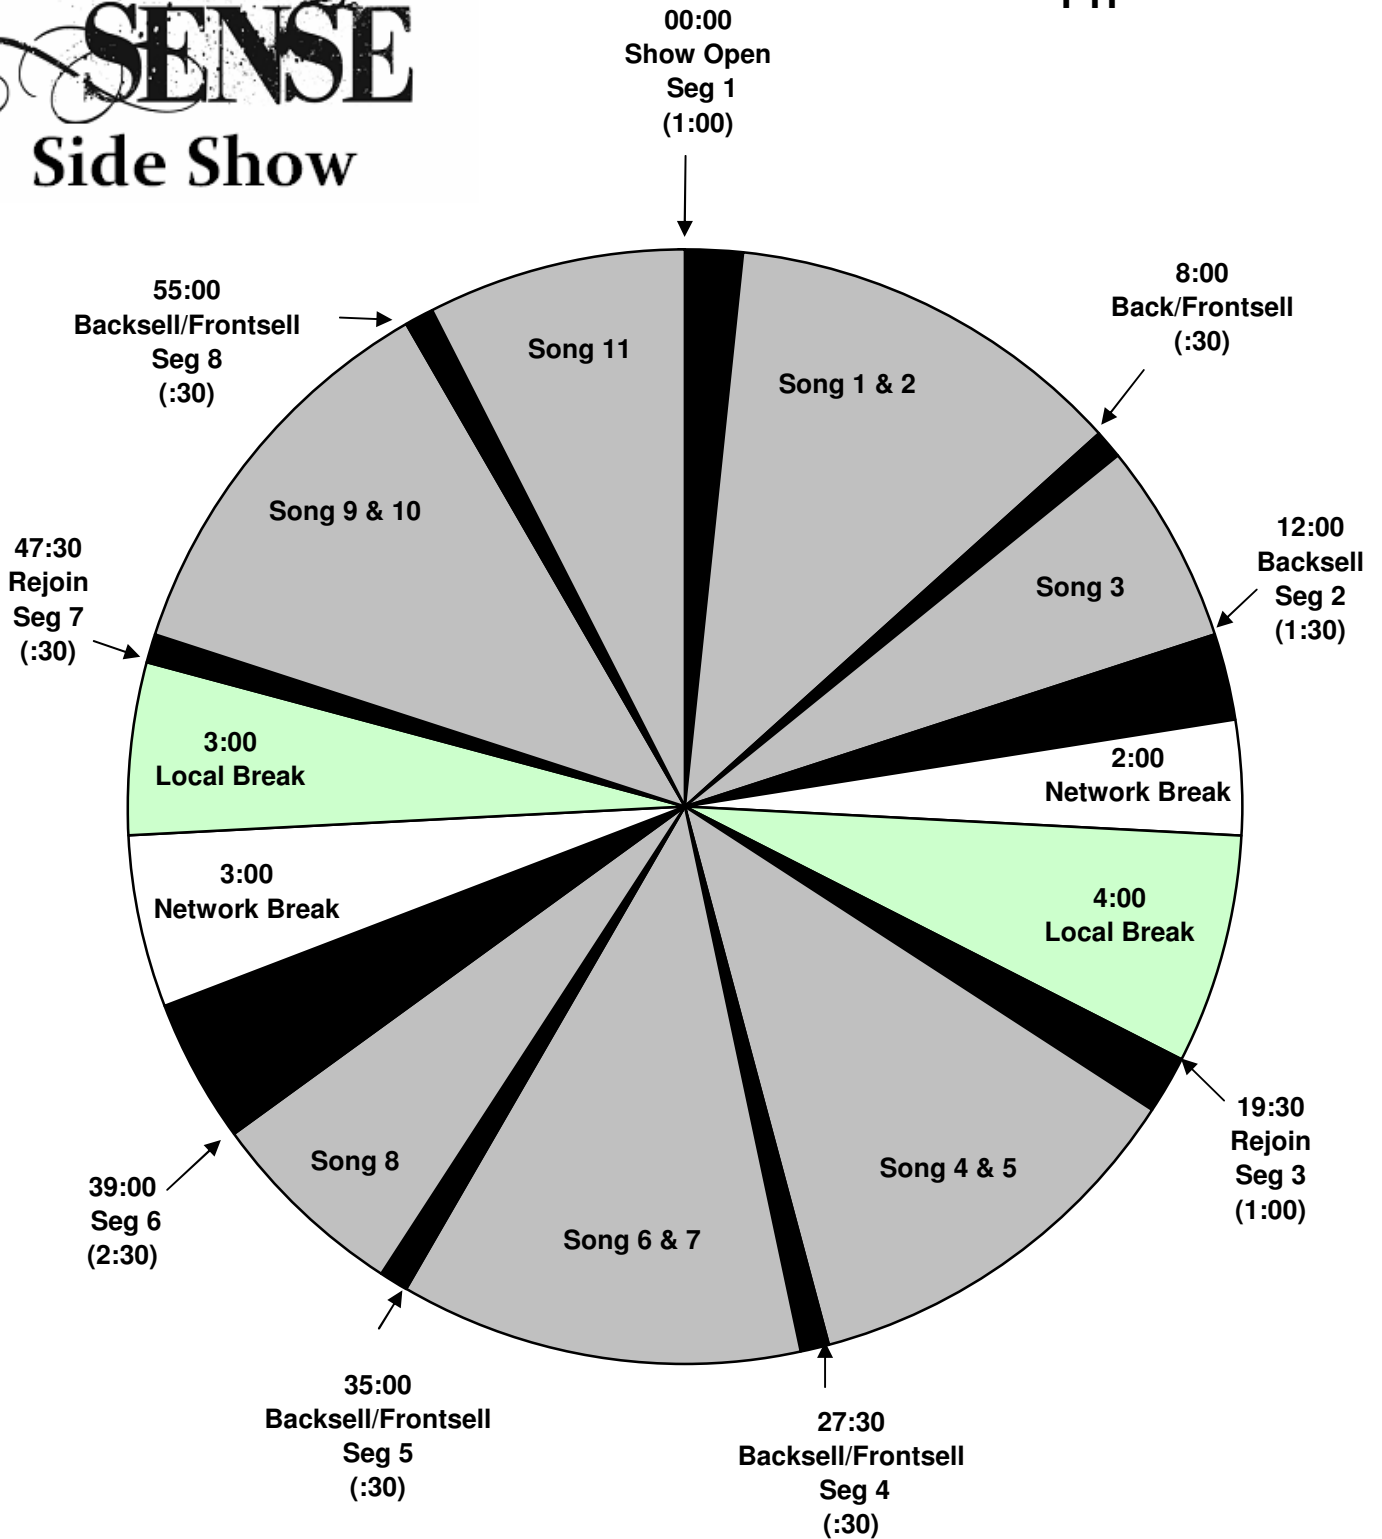

PROGRAM CLOCK
Effective October 12, 2011
Weekends - Hour 1
FTP

For Technical Assistance call:
Premiere Network Operations: 800-276-4431
Technical Info: <http://engineering.premiereradio.com>

-Times are approximate
-Each music segment also includes live and recorded topical material.