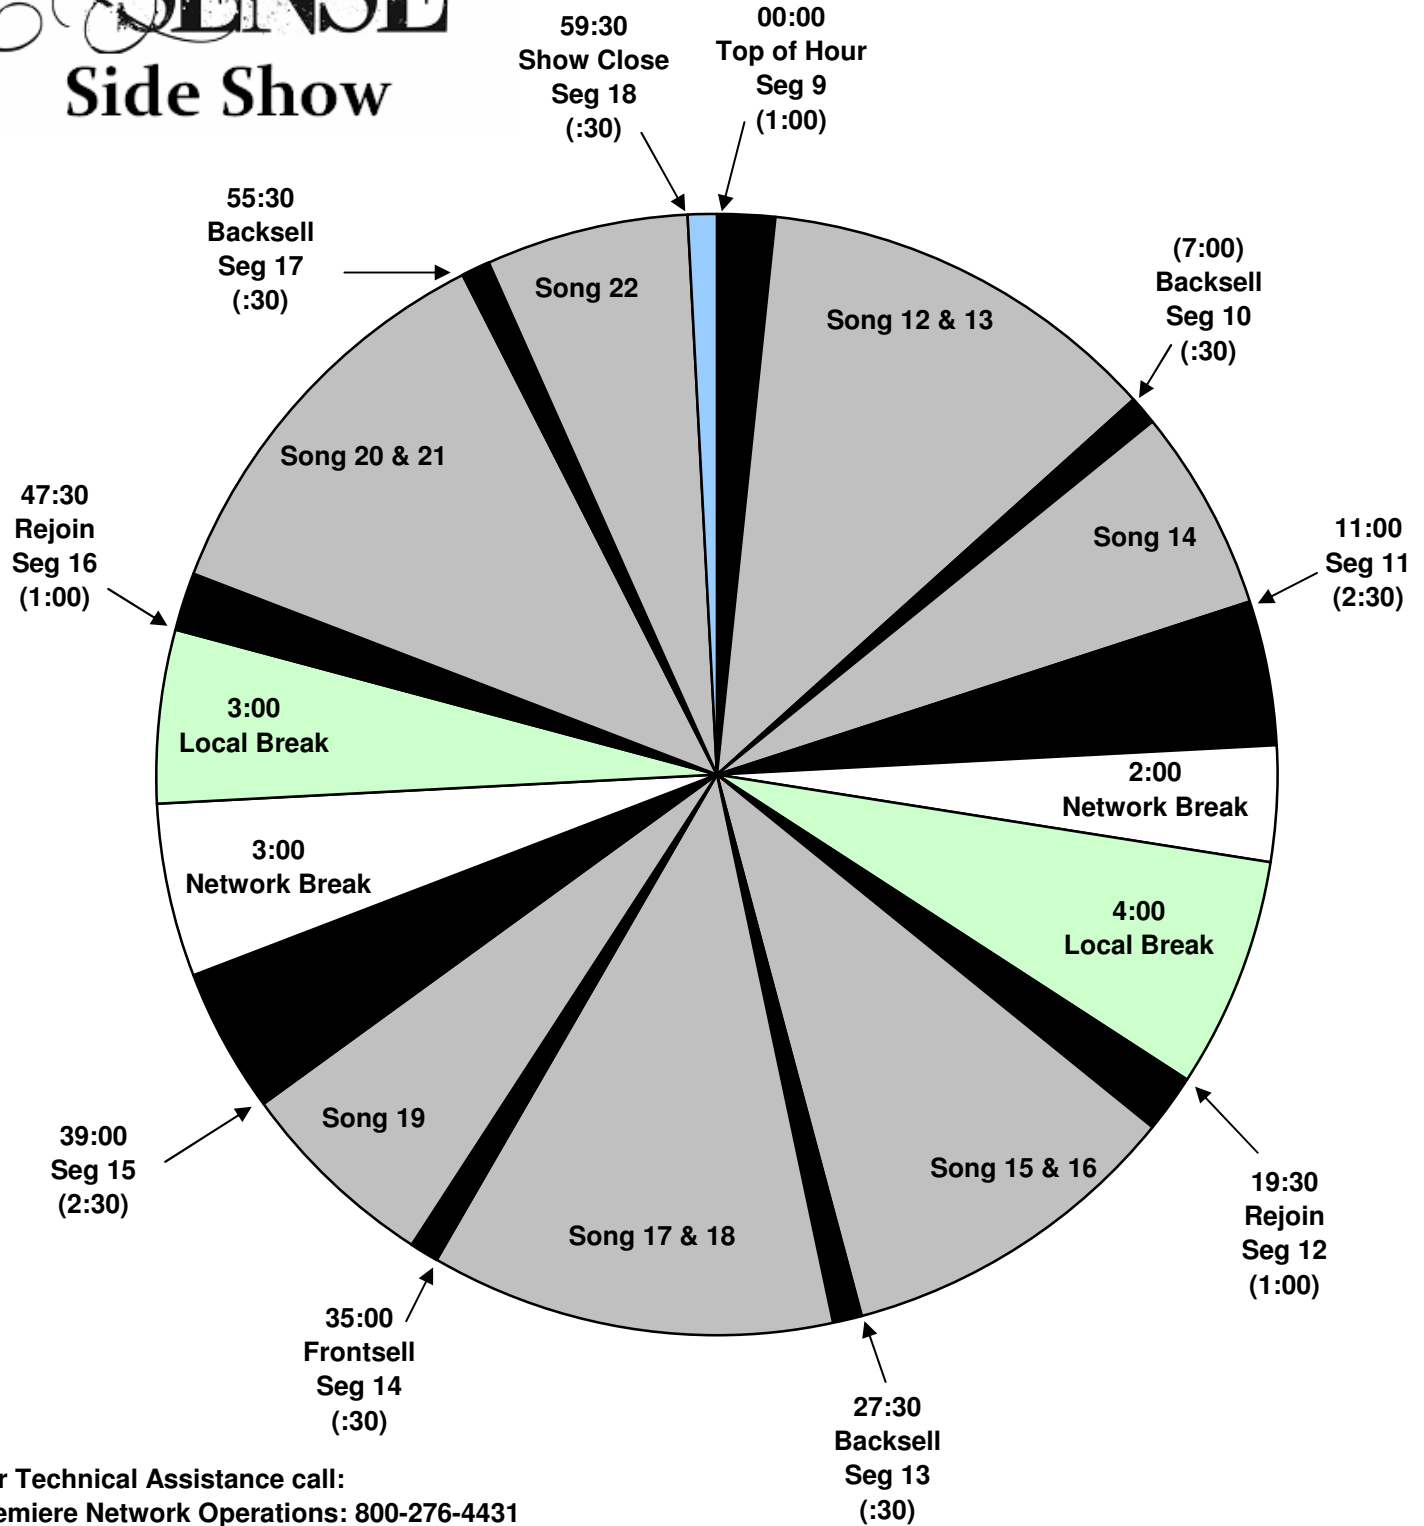

PROGRAM CLOCK
 Effective October 12, 2011
 Weekends - Hour 2
 FTP

For Technical Assistance call:
 Premiere Network Operations: 800-276-4431
 Technical Info: <http://engineering.premiereradio.com>

-Times are approximate
 -Each music segment also includes live and recorded topical material.