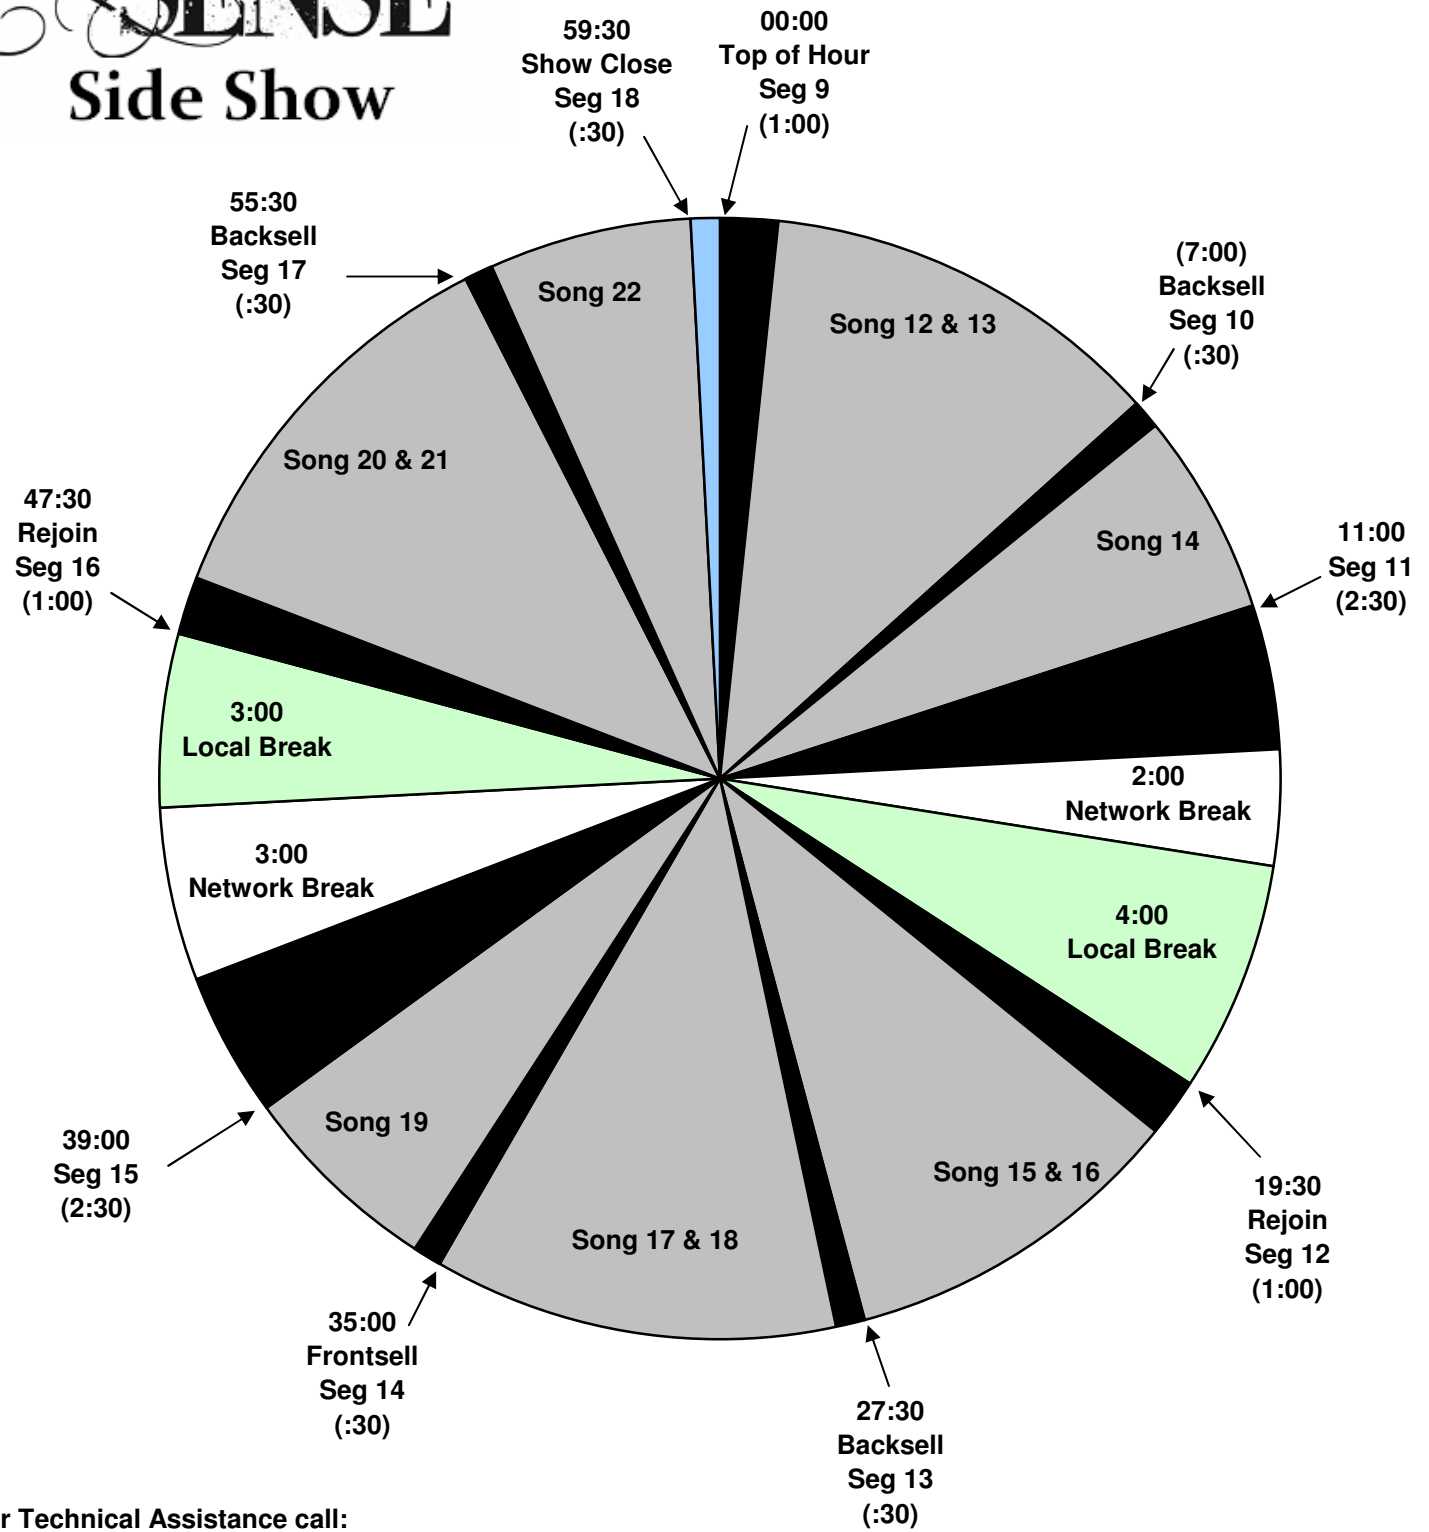

PROGRAM CLOCK
 Effective February 13, 2010
 Weekends - Hour 2
 FTP

For Technical Assistance call:
 Premiere Network Operations: 800-276-4431
 Technical Info: <http://engineering.premiereradio.com>

-Times are approximate
 -Each music segment also includes live and recorded topical material.