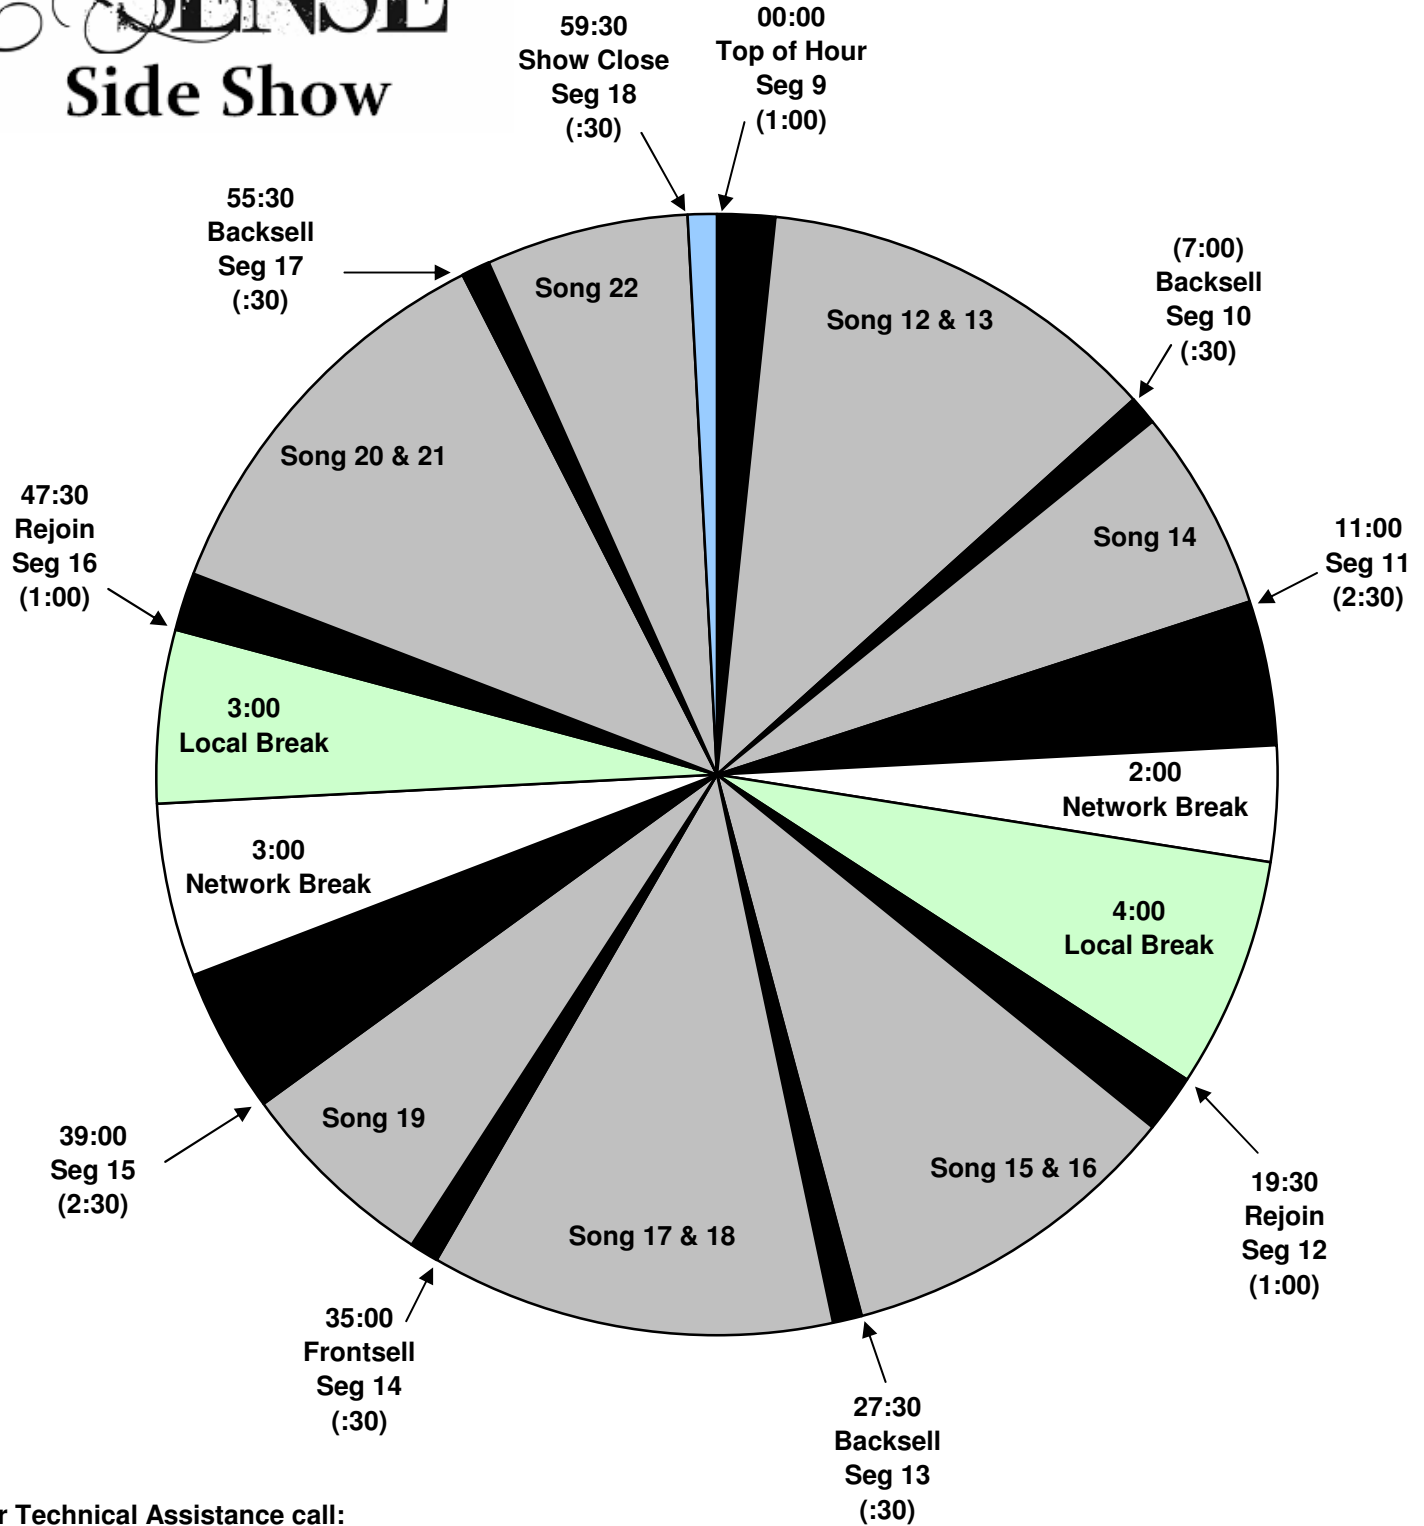

**PROGRAM CLOCK**  
**Effective October 12, 2011**  
**Weekends - Hour 2**  
**FTP**

For Technical Assistance call:  
 Premiere Network Operations: 800-276-4431  
 Technical Info: <http://engineering.premiereradio.com>

-Times are approximate  
 -Each music segment also includes live and recorded topical material.