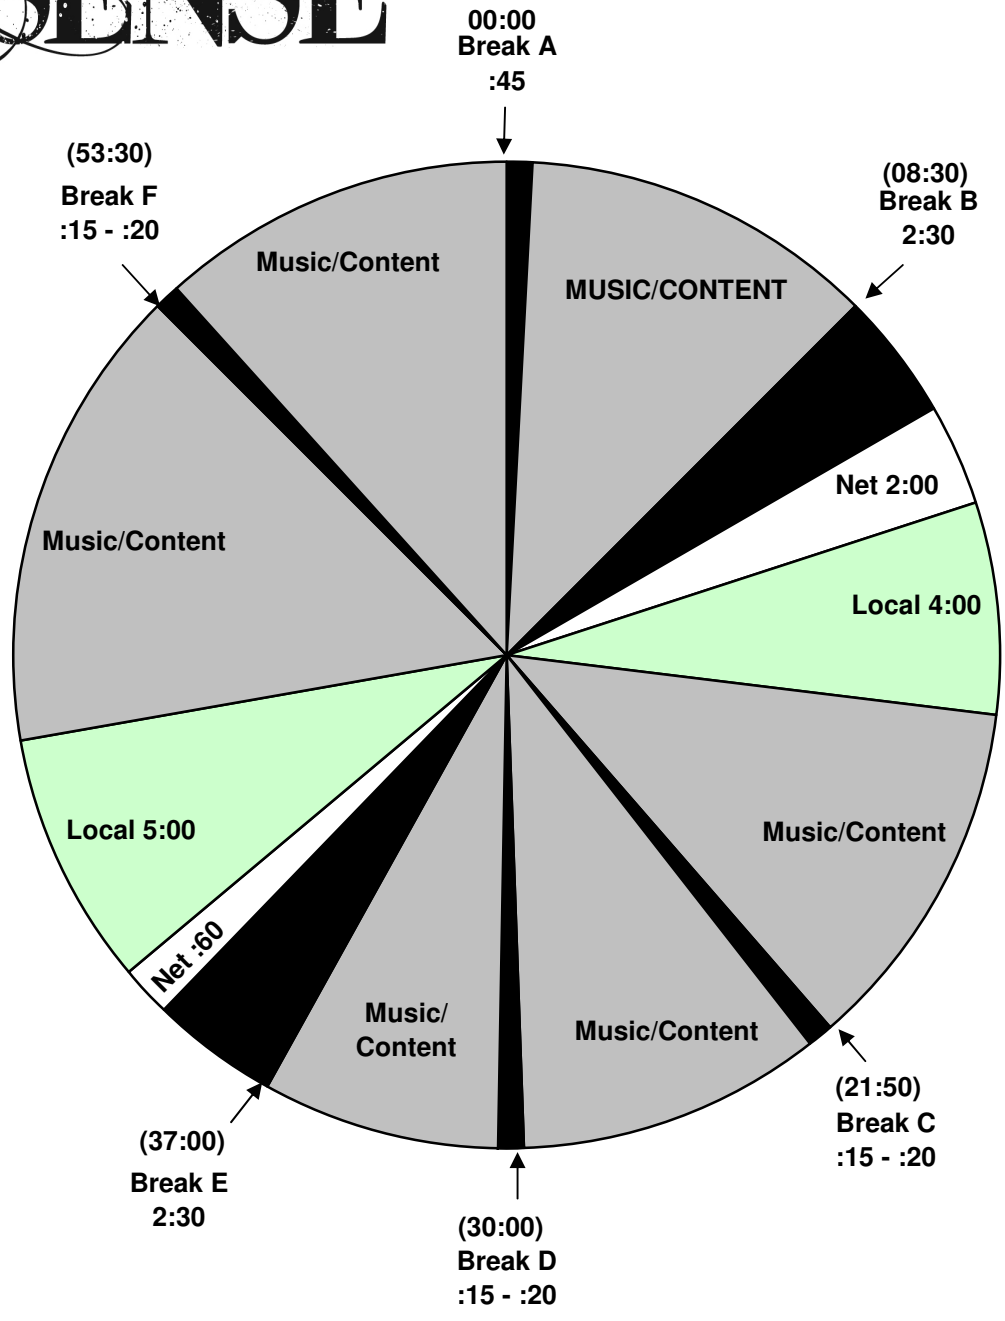

PROGRAM CLOCK
Effective October 12, 2011
Mon-Fri 7pm to 12am (all time zones)
FTP and WAN

For Technical Assistance call:
 Premiere Network Operations: 800-276-4431
 Technical Info: <http://engineering.premiereradio.com>

-Times in parenthesis are approximate