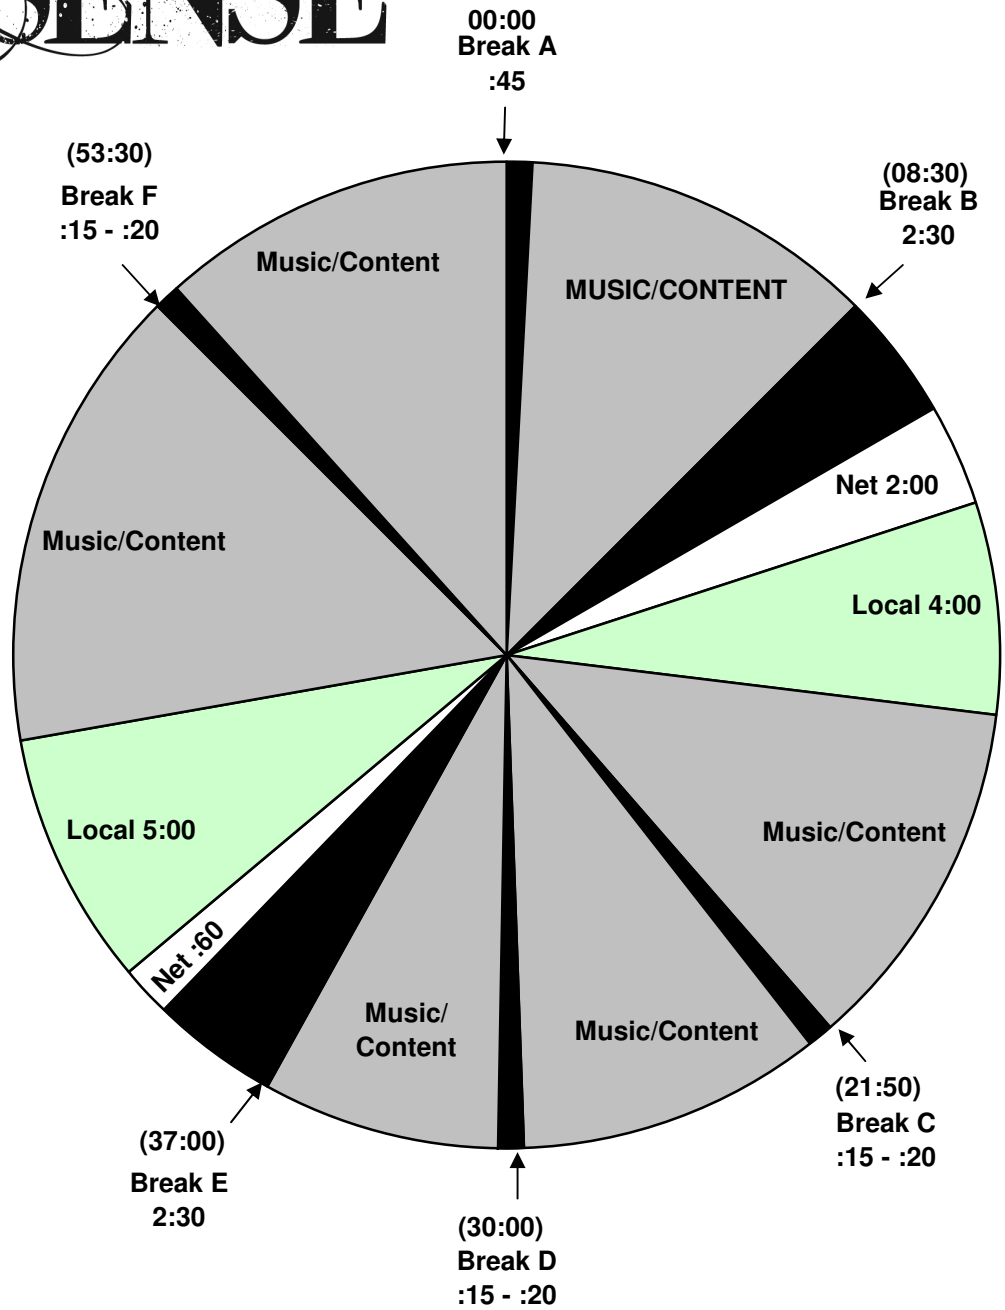

PROGRAM CLOCK
Effective October 12, 2011
Mon-Fri 7pm to 12am (all time zones)
FTP and WAN

For Technical Assistance call:
 Premiere Network Operations: 800-276-4431
 Technical Info: <http://engineering.premiereradio.com>

-Times in parenthesis are approximate