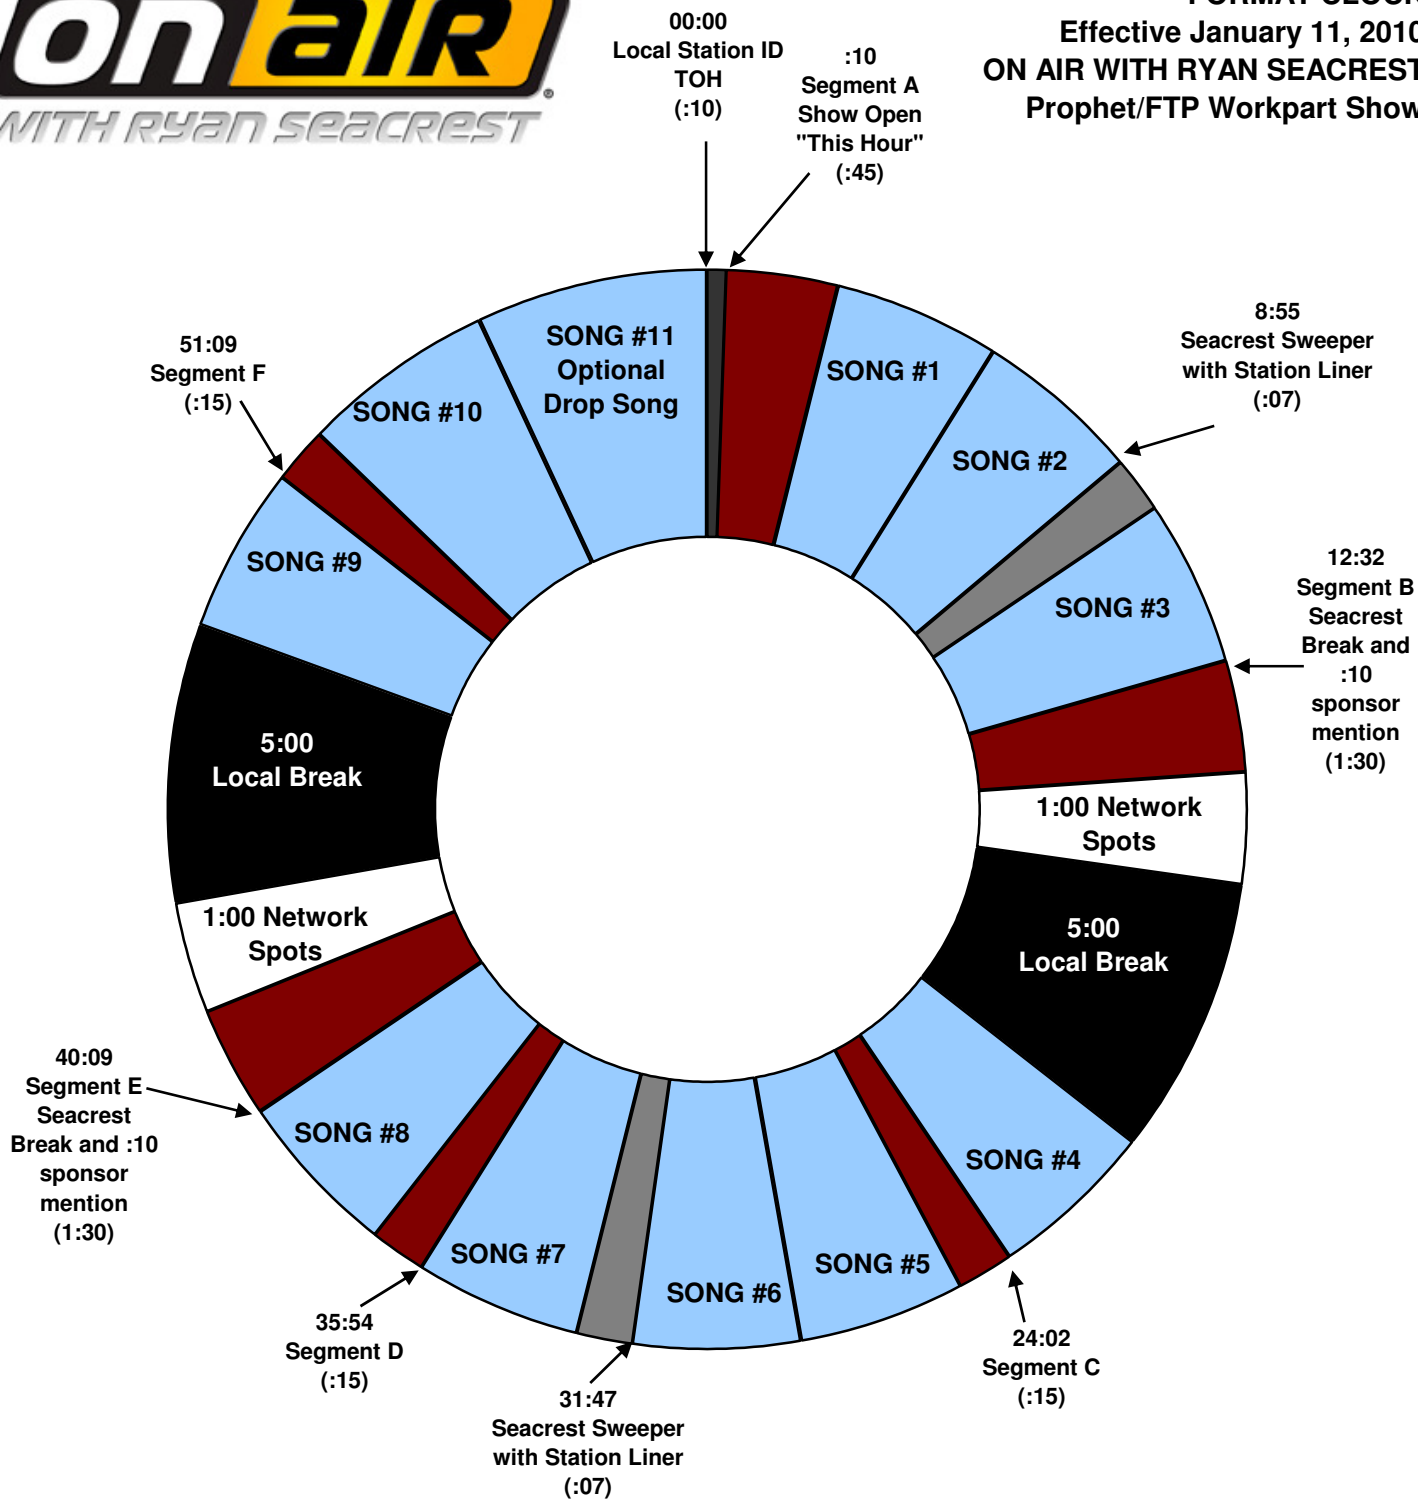

**FORMAT CLOCK**  
 Effective January 11, 2010  
**ON AIR WITH RYAN SEACREST**  
 Prophet/FTP Workpart Show

For Technical Assistance e-mail:  
[OnAir911@PremiereRadio.com](mailto:OnAir911@PremiereRadio.com)