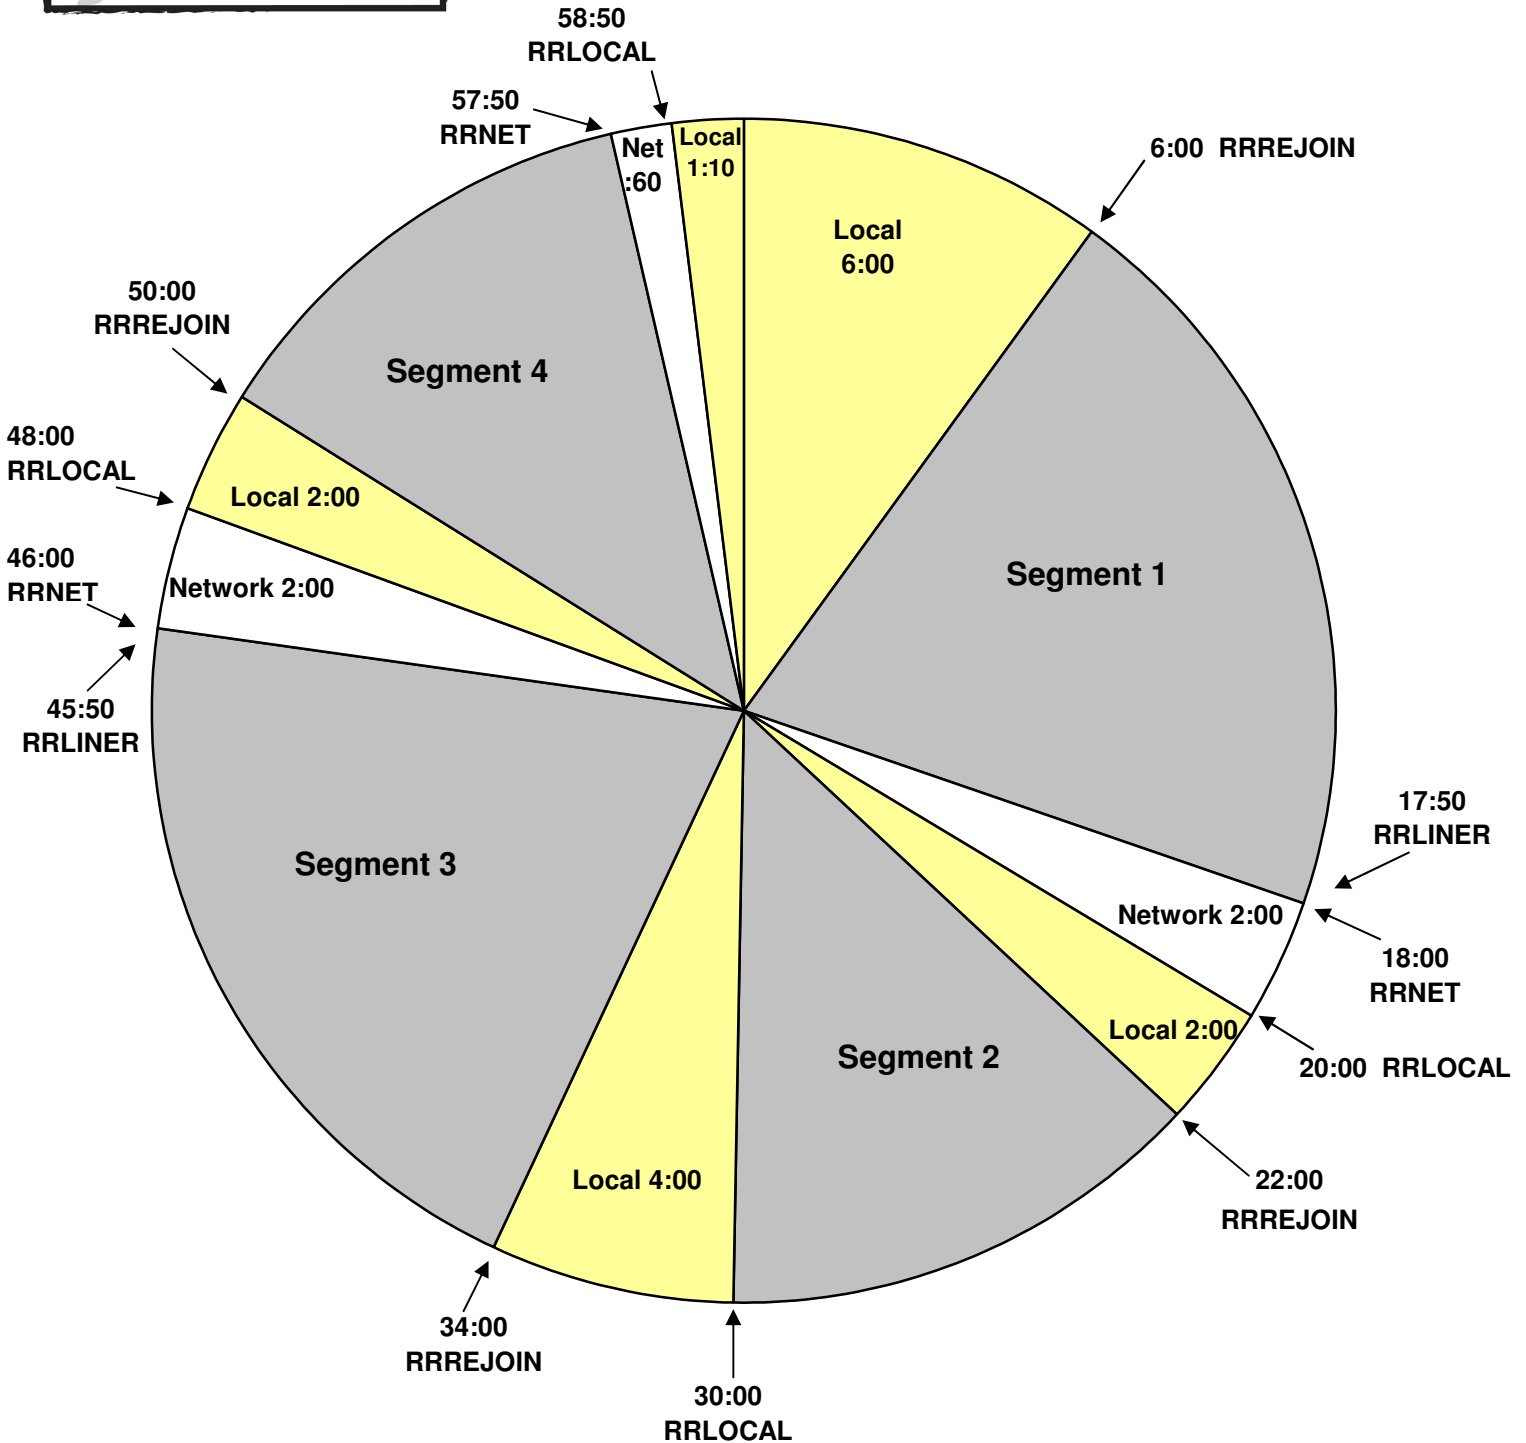

Effective May 11, 2009
 Premiere XDS PRO4-P Satellite
 3-6 PM Eastern/ 2-5 PM Central/
 12-3 PM Pacific time

For Technical Assistance call:
 Premiere Network Operations Center: 800-276-4431
 Technical Info: www.premiereradio.com/engineering

Hard outs at 30:00 and 58:50. Other breaks float.
 RRREJOIN: local streaming start.
 RRLINER: fires local :08-second liner.
 RRLOCAL: fires local break.
 RRNET: local streaming stop.