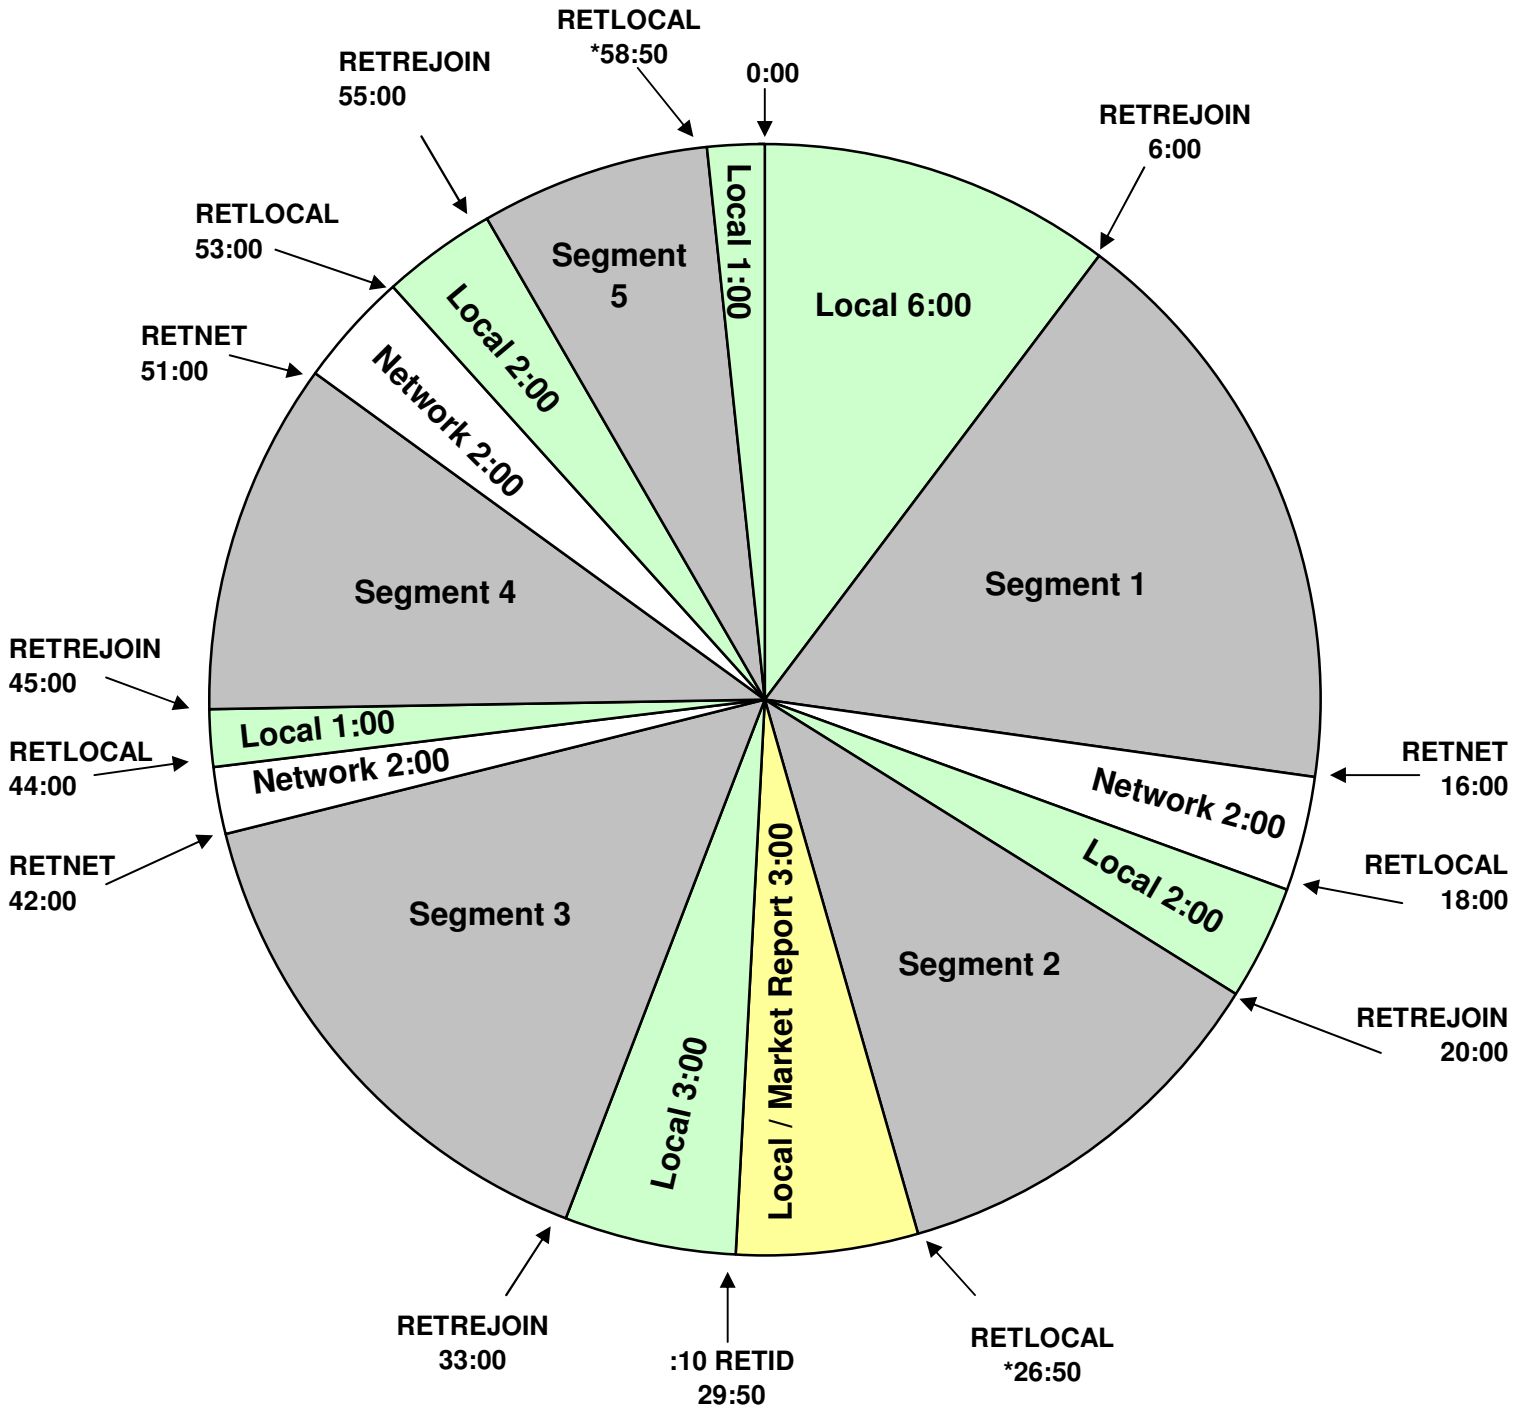

**PROGRAM CLOCK**  
 Effective February 14, 2009  
 Premiere XDS PRO4-P Satellite  
 Fed Fridays 3pm to 5pm Pacific

For Technical Assistance call:  
 Premiere Network Operations Center: 800-276-4431  
 Technical Info: [www.premiereradio.com/engineering](http://www.premiereradio.com/engineering)

RETLOCAL fires the local break  
 RETREJOIN Joins the network  
 Fixed breaks at 26:50 & 58:50  
 :05 Music bed before all Net's  
 :10 Bumber music at 20:, 33:, 45:, and 55: rejoins