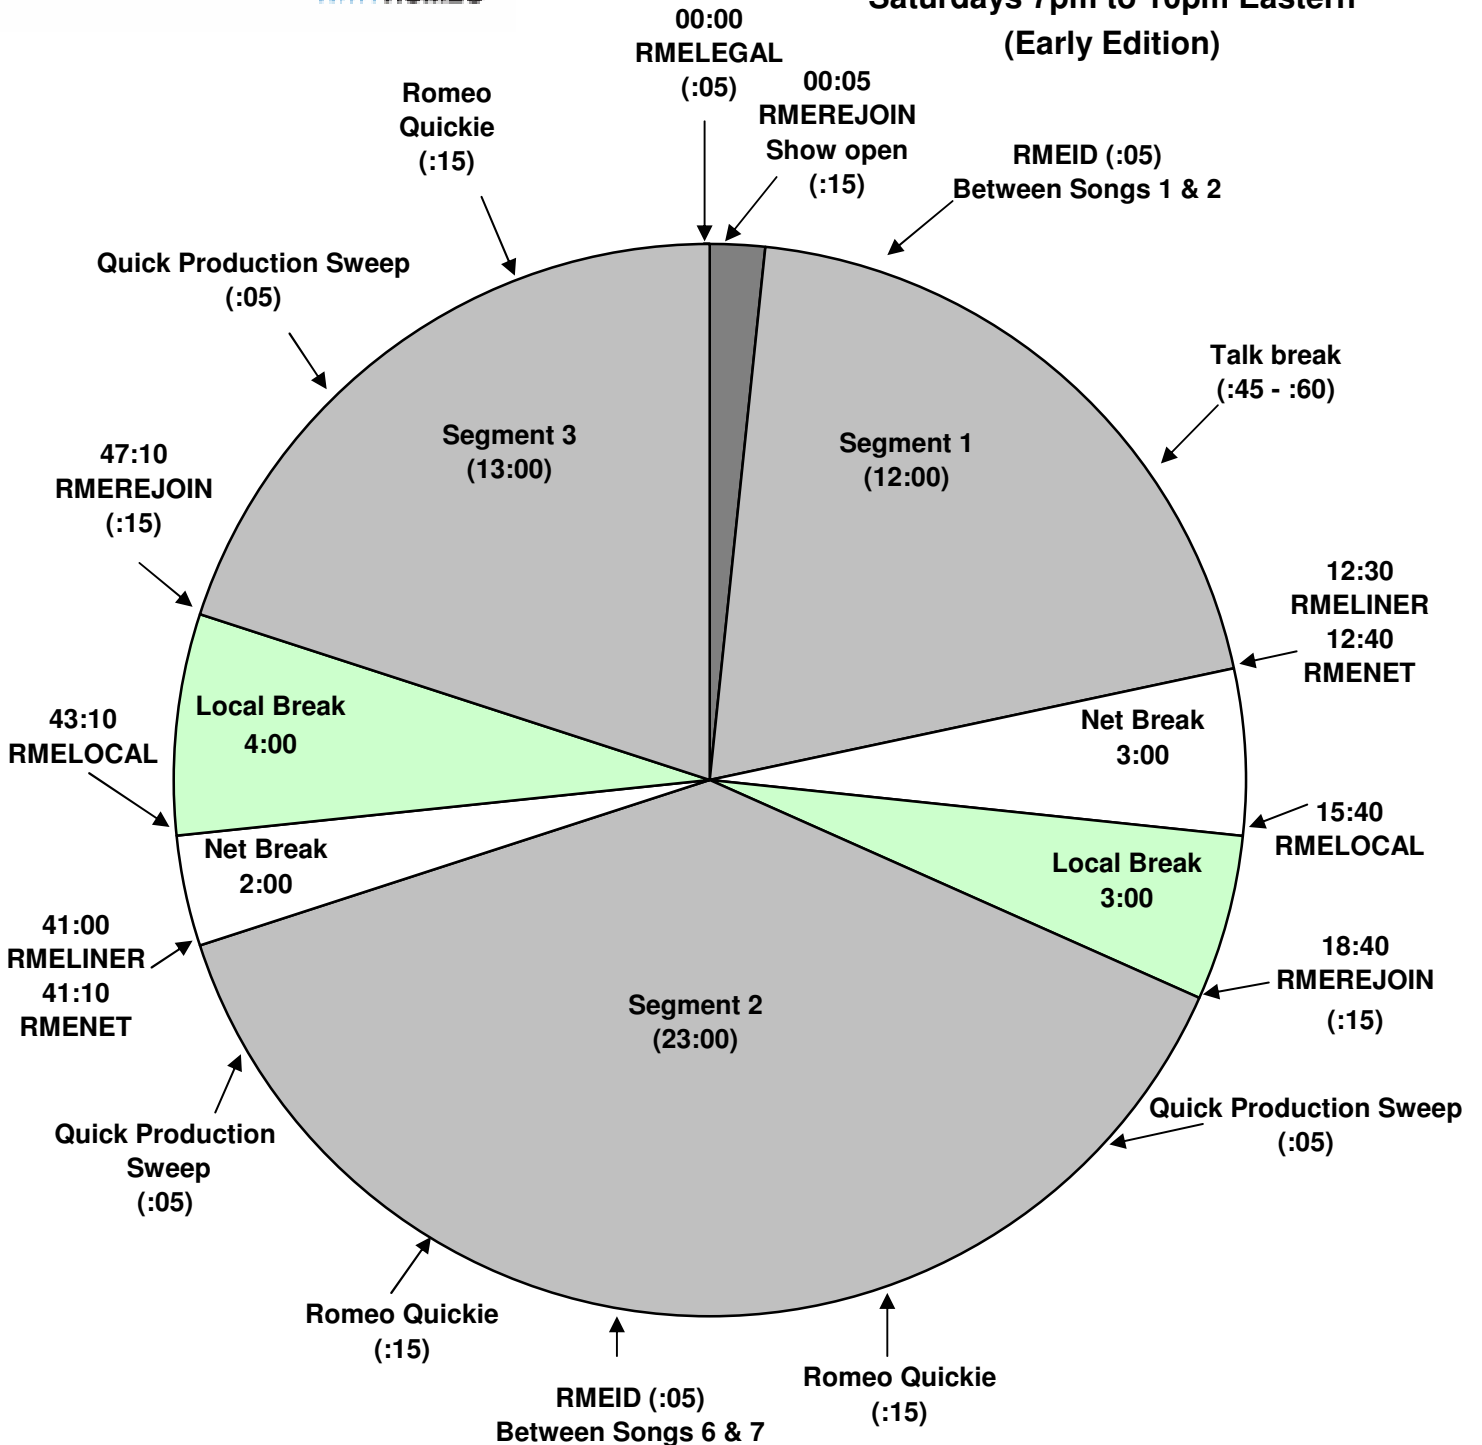

Saturday Online - Live with Romeo Program Clock Effective October 12, 2011 Premiere XDS PRO4-P Satellite Saturdays 7pm to 10pm Eastern (Early Edition)

For Technical Assistance call:
Premiere Network Operations Center: 800-276-4431
Technical Info: <http://engineering.premiereradio.com/>

Times in () are approximate.
Hard RMELEGAL at 7:00:00 all other breaks float
RMELOCAL Local break
RMEID 05 second call letter/slogan drop
RMELINER 10 second local sweeper/promo
RMENET Streaming stop
RMEREJOIN Rejoin network, streaming start
RMELEGAL :05 Legal ID