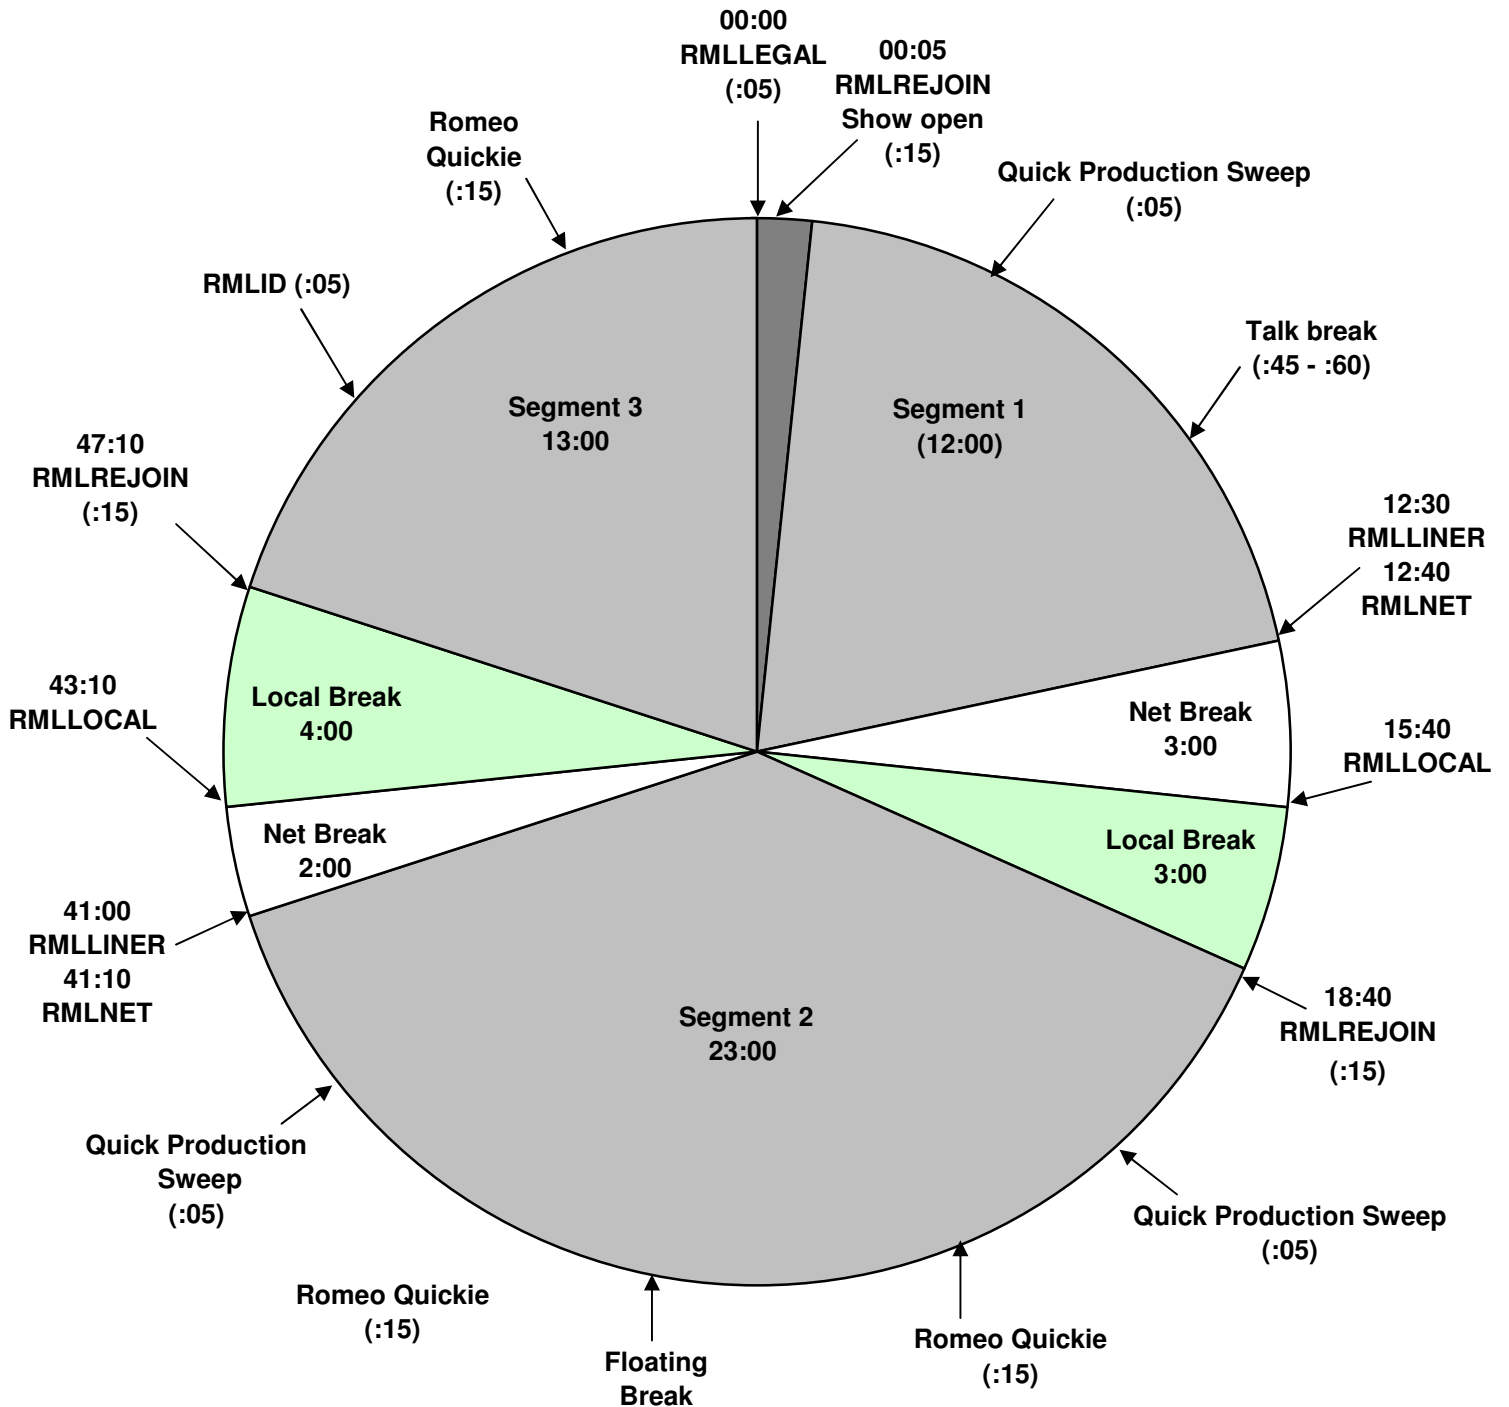

Program Clock

Effective October 12, 2011
 Premiere XDS PRO4-P Satellite
 Saturdays 7pm to 10pm Eastern
 (Late Edition) Hr 1 (10pm ONLY)

For Technical Assistance call:
 Premiere Network Operations Center: 800-276-4431
 Technical Info: <http://engineering.premiereradio.com/>

Times in () are approximate.
 Hard RMLLEGAL at 10:00:00 all other breaks float
 RMLLOCAL Local break
 RMLID 05 second call letter/slogan drop
 RMLLINER 10 second local sweeper/promo
 RMLNET Streaming stop
 RMLREJOIN Rejoin network, streaming start
 RMLLEGAL :05 Legal ID