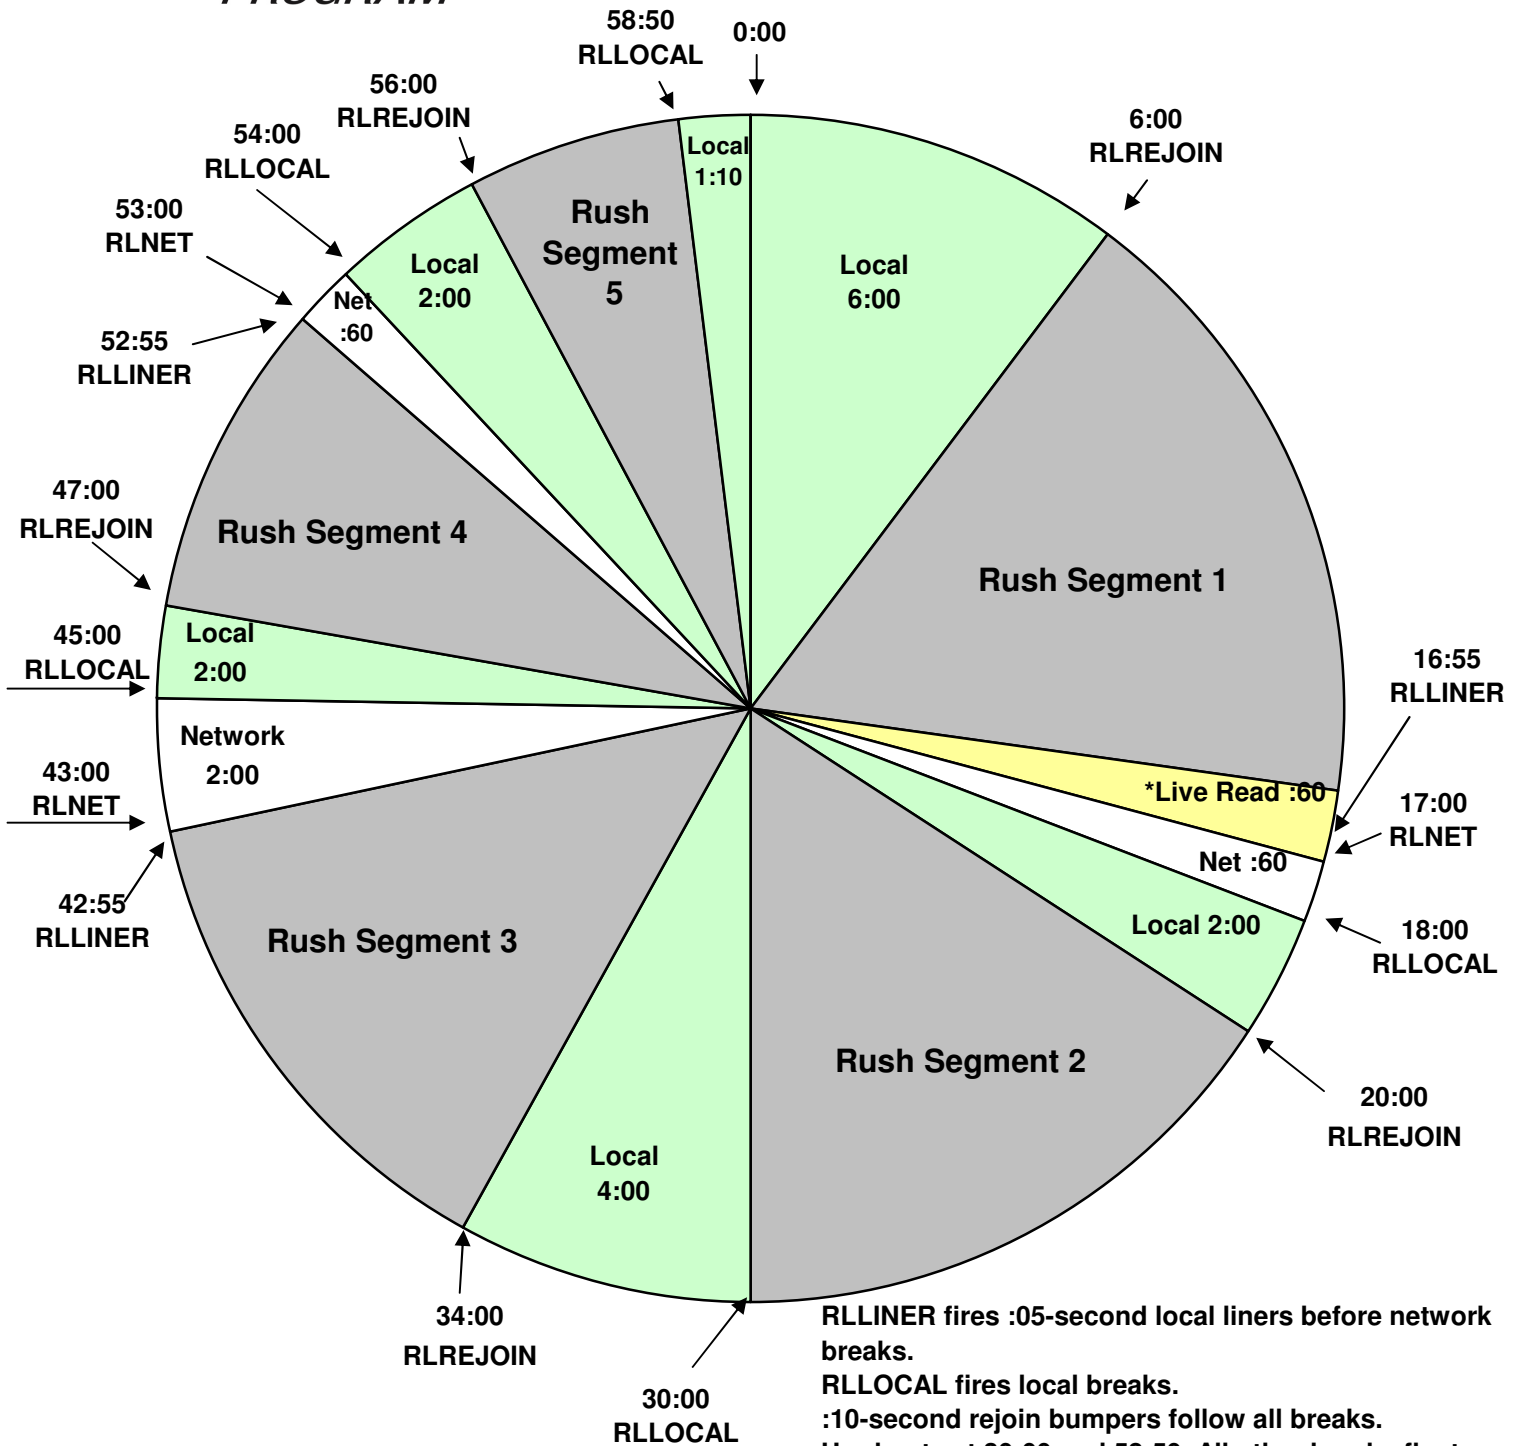

THE RUSH LIMBAUGH PROGRAM

WEEKDAY PROGRAM CLOCK
 Effective October 12, 2011
 Premiere XDS PRO4-P Satellite
 2-3 PM Eastern/ 11 AM-12 PM Pacific
 Hour 3

RLLINER fires :05-second local liners before network breaks.
 RLLOCAL fires local breaks.
 :10-second rejoin bumpers follow all breaks.
 Hard outs at 30:00 and 58:50. All other breaks float.
 *The Live Read :60 at 16:00 may float to another position in the hour or it may be replaced by a recorded spot. In that case, the network break would be 2:00 minutes.

For Technical Assistance Call
 Premiere Network Operations Center: (800) 276-4431
 Technical Info: <http://engineering.premiereradio.com>

Rush Update feeds 7:00:30pm (pacific) for playback the following broadcast day.
Rush Promo feeds 10:59:00am (pacific) for same day playback.