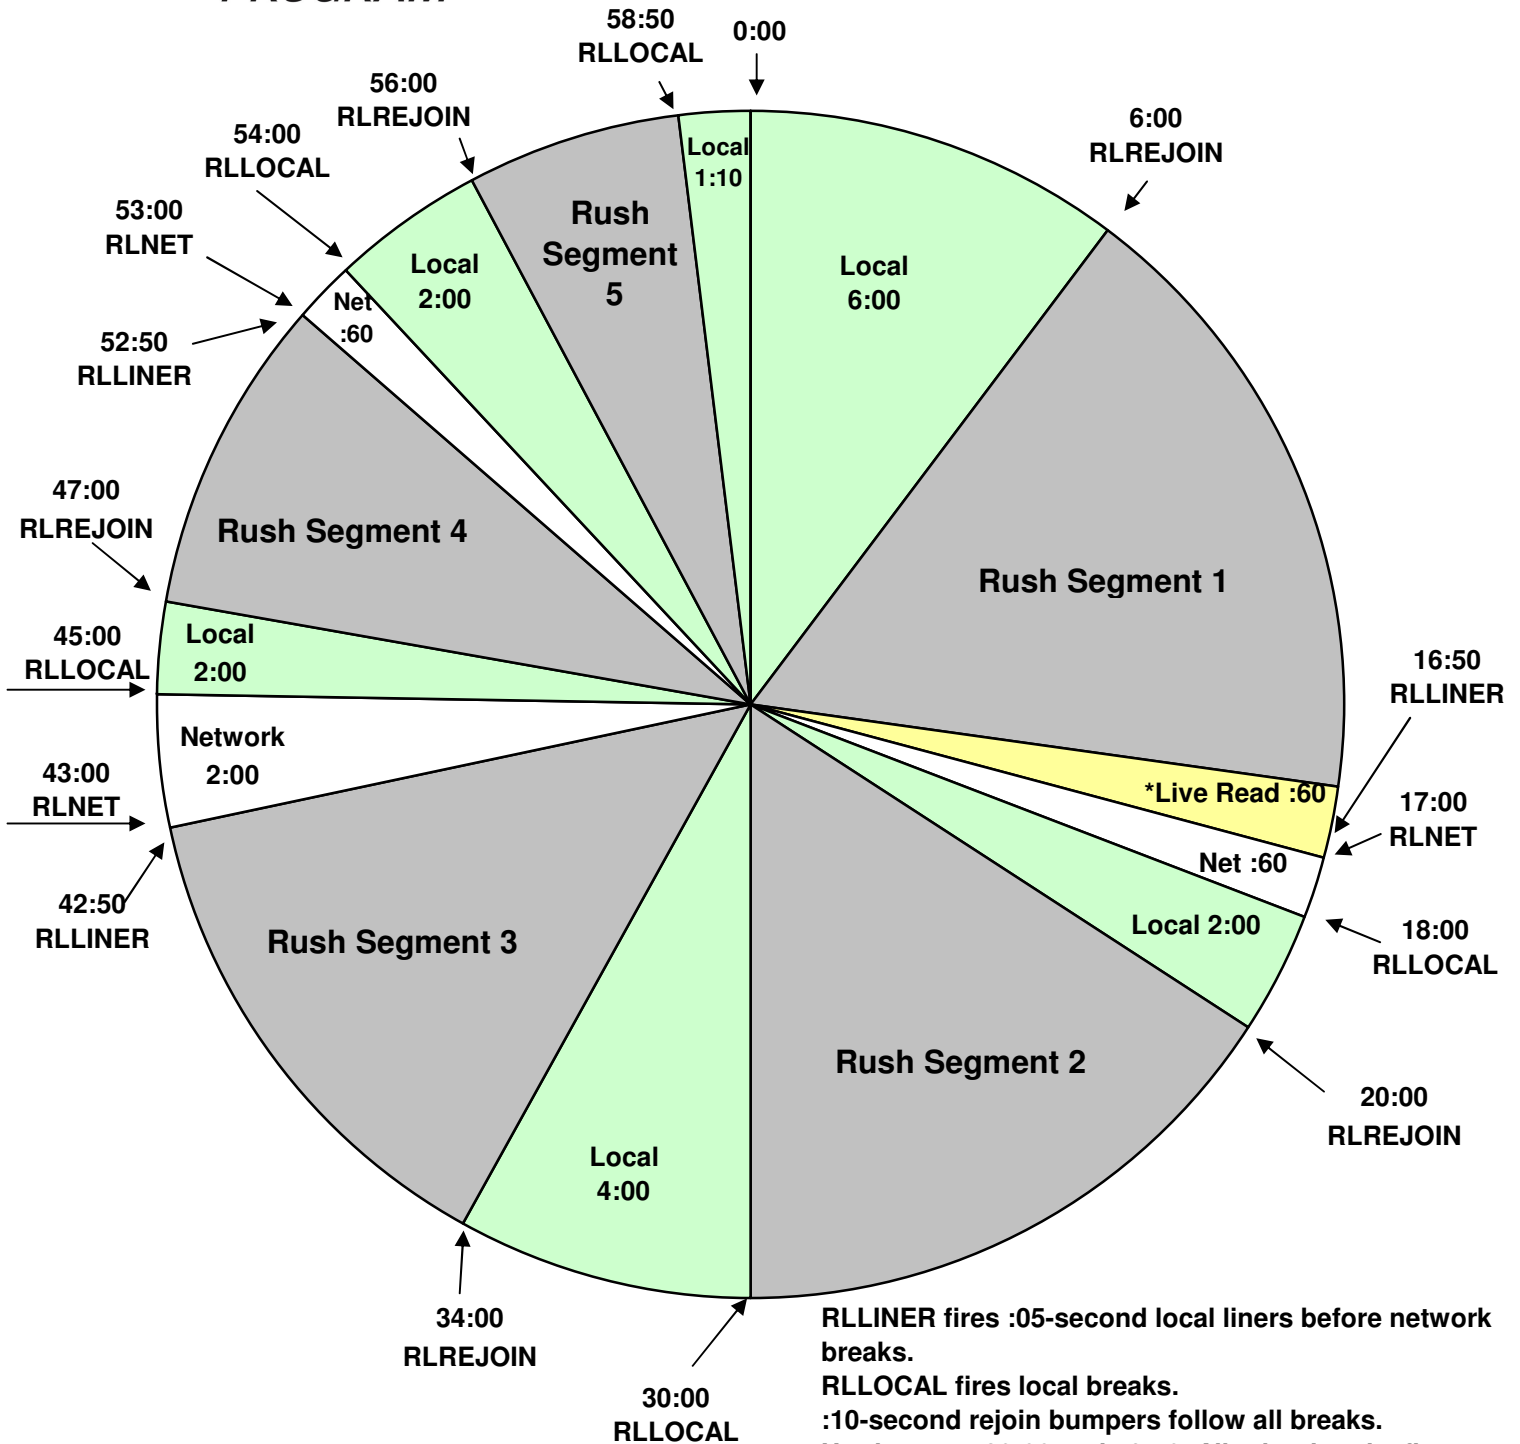

THE RUSH LIMBAUGH PROGRAM

WEEKDAY PROGRAM CLOCK

Effective January 19, 2009
 Premiere XDS PRO4-P Satellite
 2-3 PM Eastern/ 11 AM-12 PM Pacific
 Hour 3

RLLINER fires :05-second local liners before network breaks.
 RLLOCAL fires local breaks.
 :10-second rejoin bumpers follow all breaks.
 Hard outs at 30:00 and 58:50. All other breaks float.
 *The Live Read :60 at 16:00 may float to another position in the hour or it may be replaced by a recorded spot. In that case, the network break would be 2:00 minutes.

For Technical Assistance call:
 Premiere Network Operations Center: 800-276-4431
 Technical Info: www.premiereradio.com/engineering

Rush Update feeds 7:00:30pm (pacific) for playback the following broadcast day.
Rushy Promo feeds 10:59:00am (pacific) for same day playback.