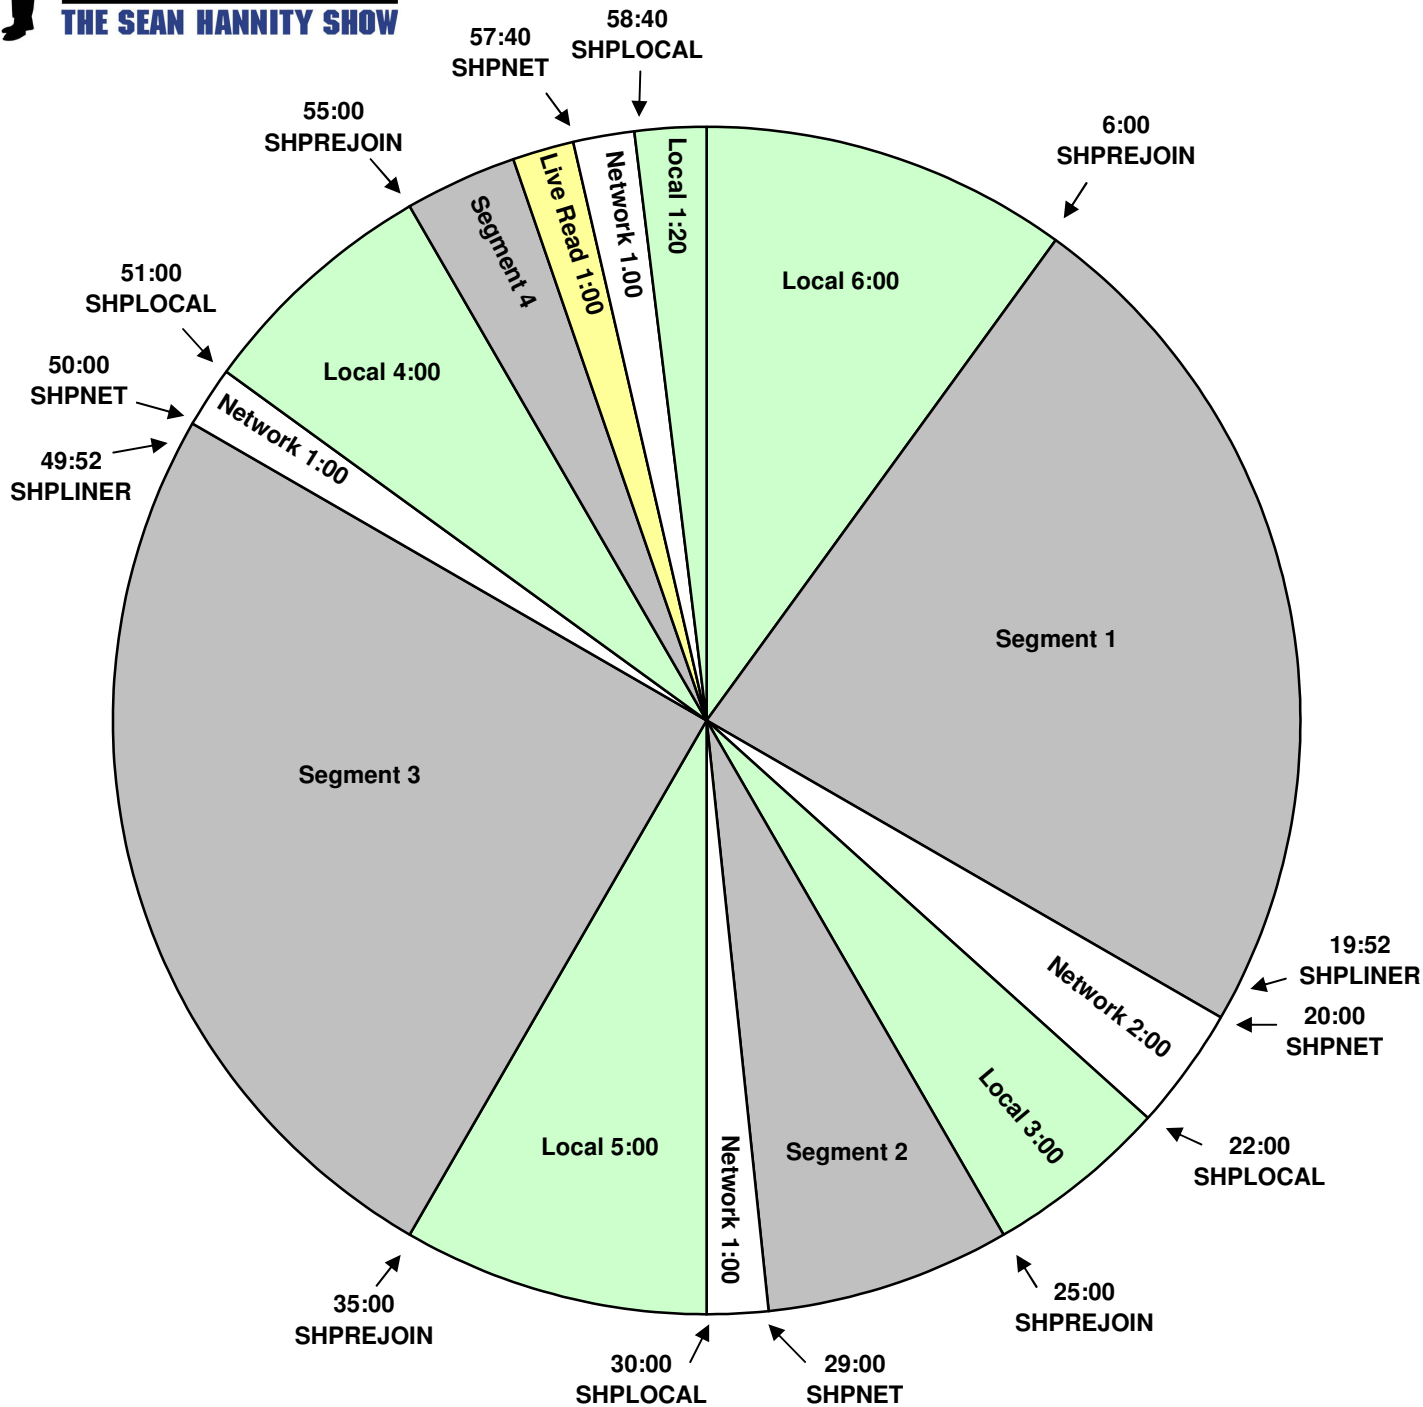

WEEKDAY PROGRAM CLOCK
 Effective November 28, 2011
 Premiere XDS PRO4-P Satellite
 3-6 PM Eastern / 12-3 PM Pacific time

For Technical Assistance call:
 Premiere Network Operations Center: 800-276-4431
 Technical Info: www.premiereradio.com/engineering

Hard outs for Local Breaks at 30:00 and 58:40. Network spots scheduled at 29:00 and 56:40 may be replaced by live reads. Other breaks float.

SHPREJOIN: local streaming start.
 SHPLINER: fires local :08-second liner.
 SHPLOCAL: fires local break.
 SHPNET: local streaming stop.

Hannity Update feeds 7:03:30pm (pacific) for playback the following broadcast day.

Hannity Promo feeds 11:58:50am (pacific) for same day playback.