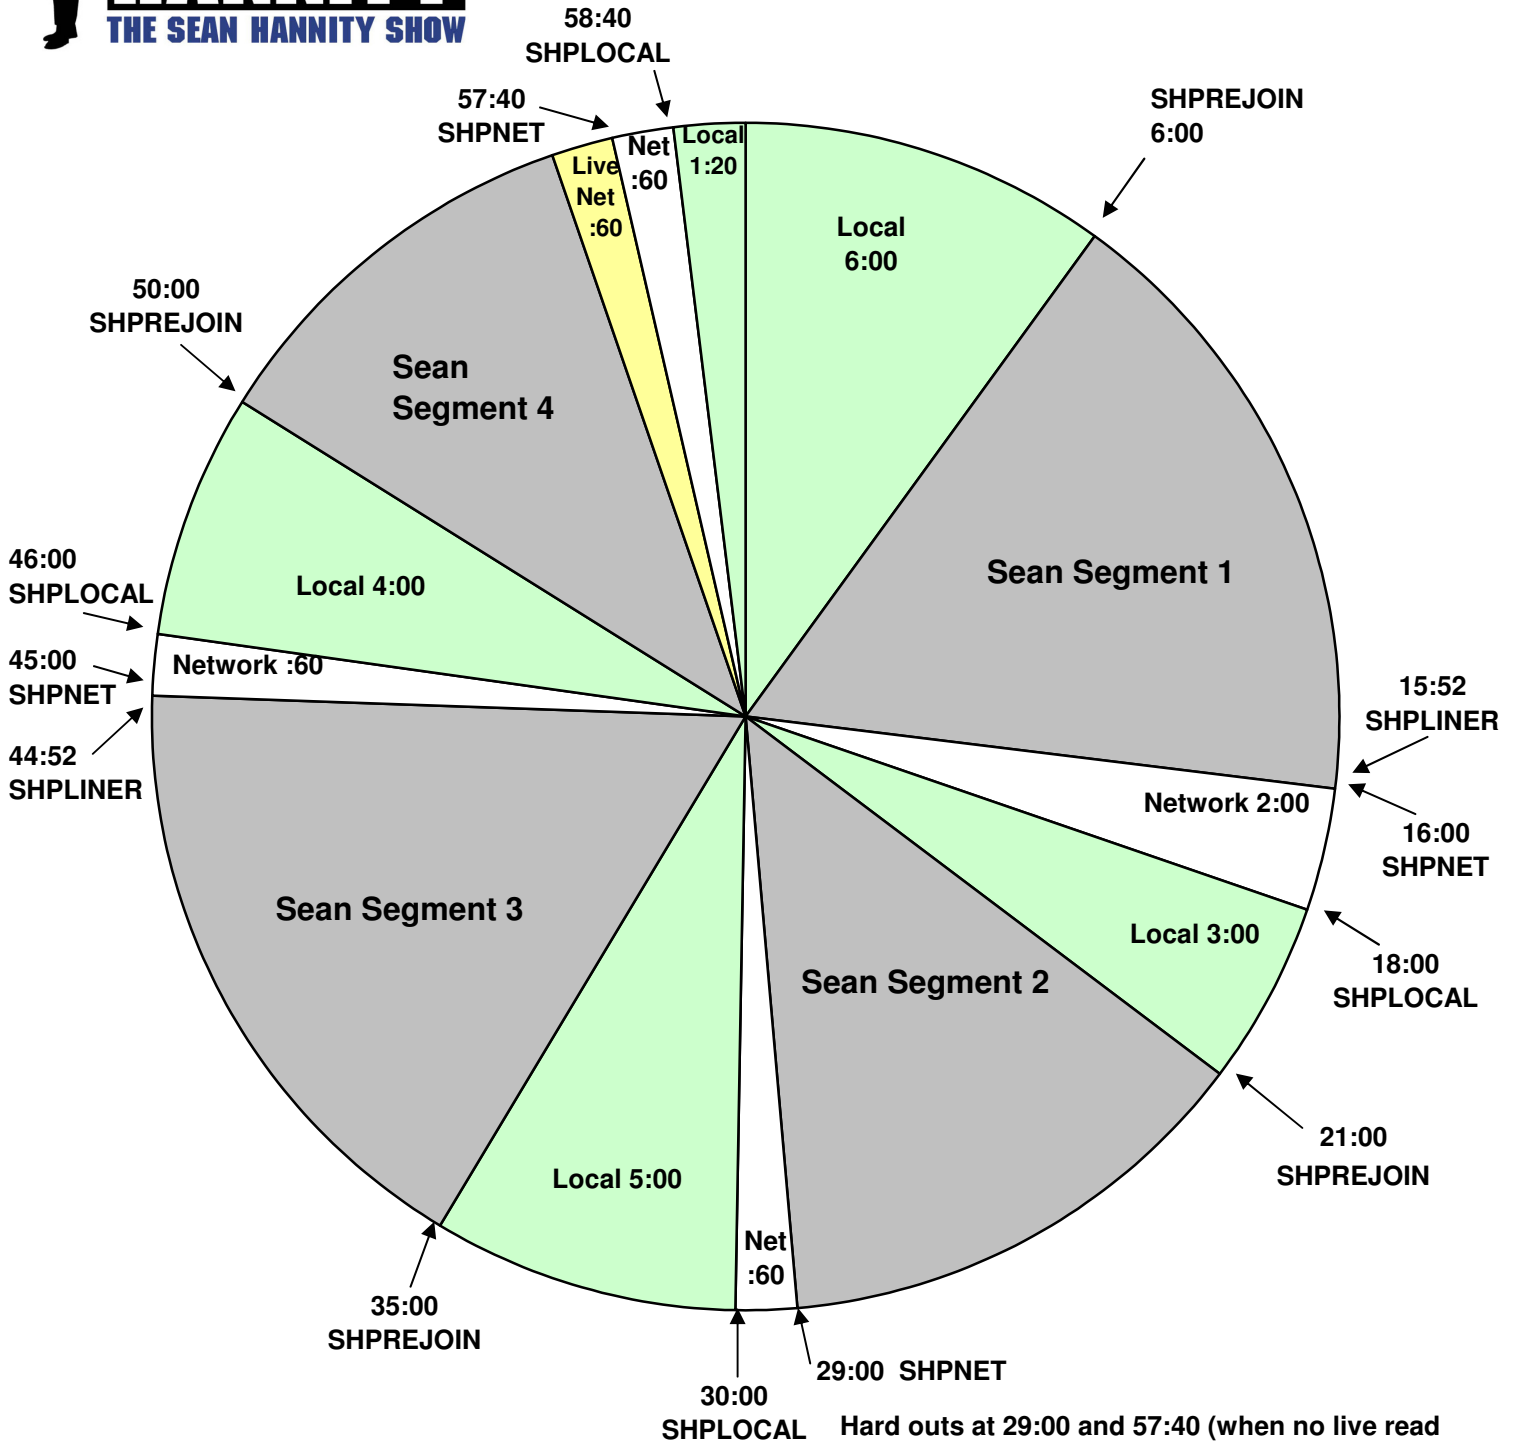

WEEKDAY PROGRAM CLOCK
 Effective December 29, 2008
 Premiere XDS PRO4-P Satellite
 3-6 PM Eastern/ 12-3 PM Pacific time

Hard outs at 29:00 and 57:40 (when no live read scheduled 57:40 net will be 2 min starting at 56:40).
 Other breaks float.

SHPREJOIN: local streaming start.

SHPLINER: fires local :08-second liner.

SHPLOCAL: fires local break.

SHPNET: local streaming stop.

Hannity Update feeds 7:03:30pm (pacific) for playback the following broadcast day.