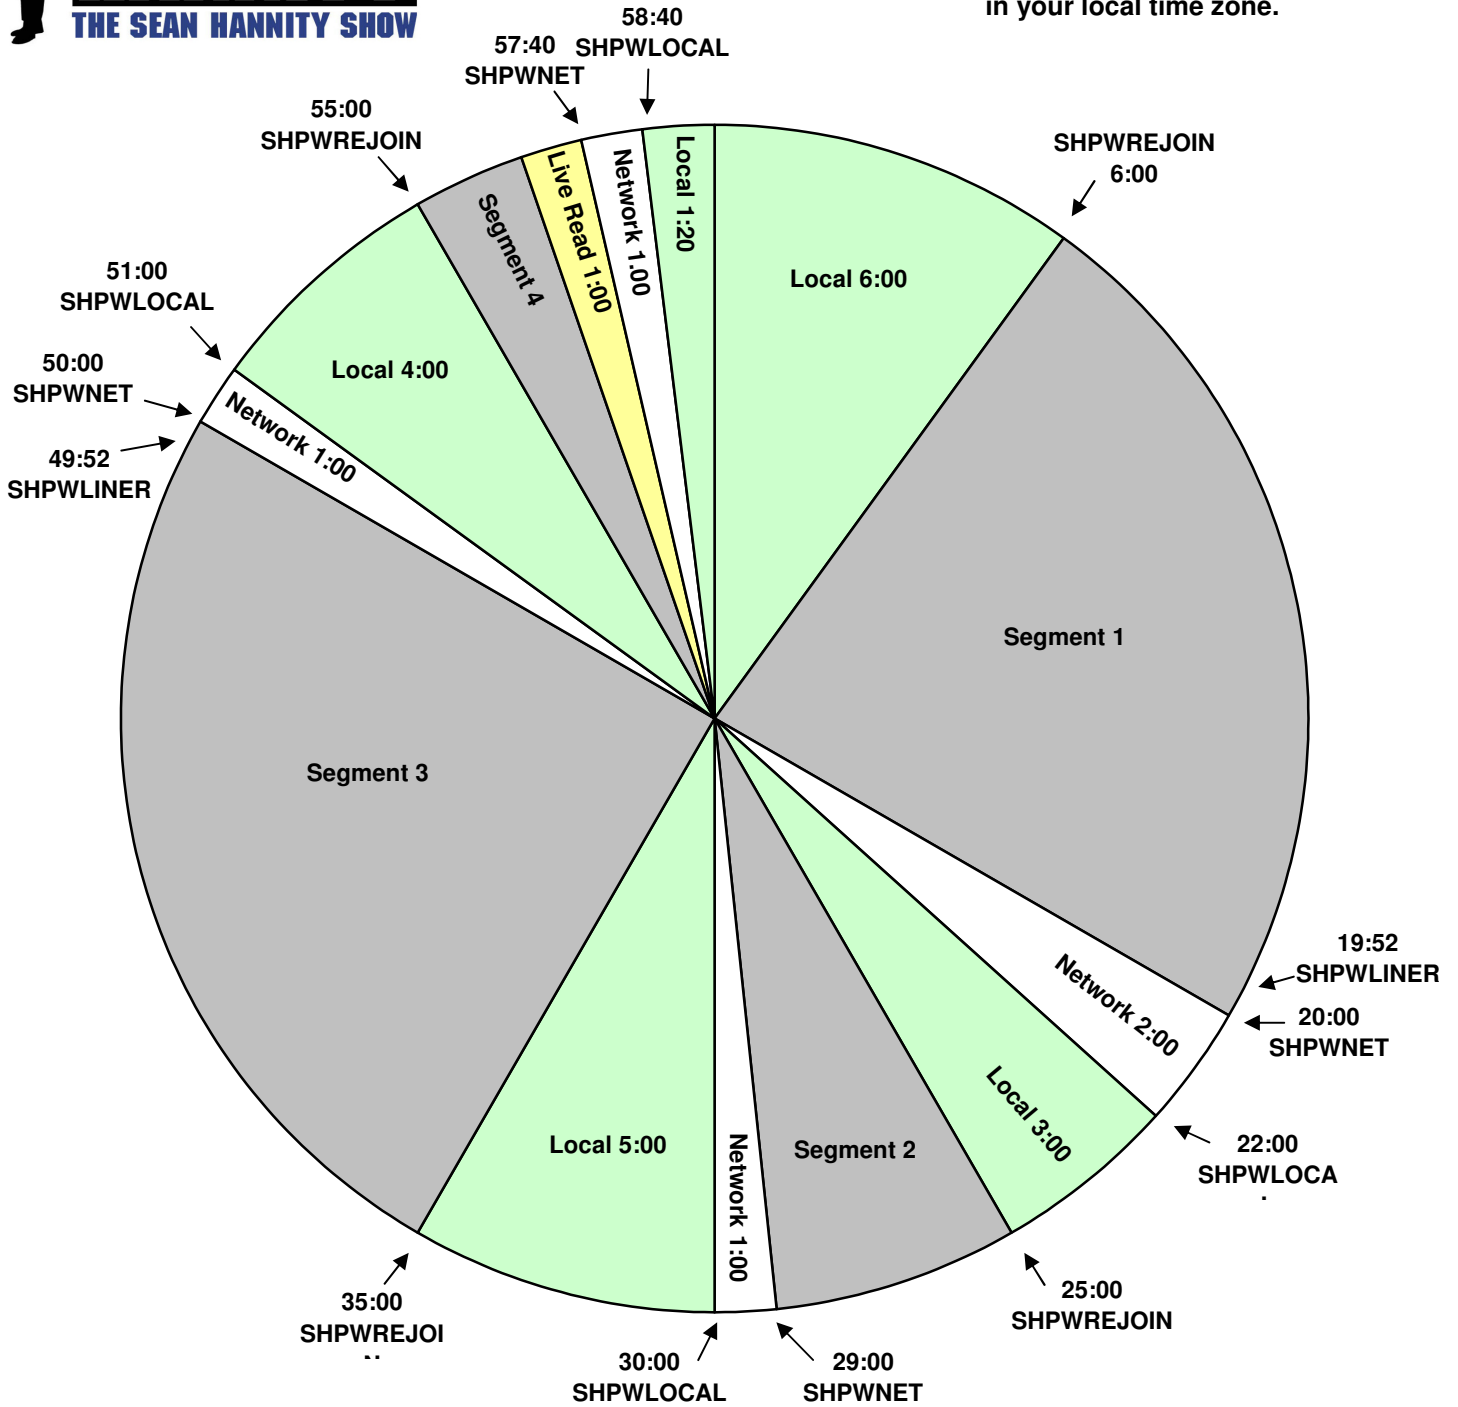

# WEEKEND PROGRAM CLOCK

Effective November 28, 2011

Premiere XDS PRO4-P Satellite

Fed Fridays at 6PM Eastern / 3PM Pacific

\*Please do not air this program before 12am Saturday in your local time zone.

For Technical Assistance Call  
Premiere Network Operations Center: (800) 276-4431  
Technical Info: <http://engineering.premiereradio.com>

Hard outs at 29:00 and 56:40. Other breaks float.  
SHPWREJOIN: local streaming start.  
SHPWLINER: fires local liner.  
SHPWLOCAL: fires local break.  
SHPWNET: local streaming stop.