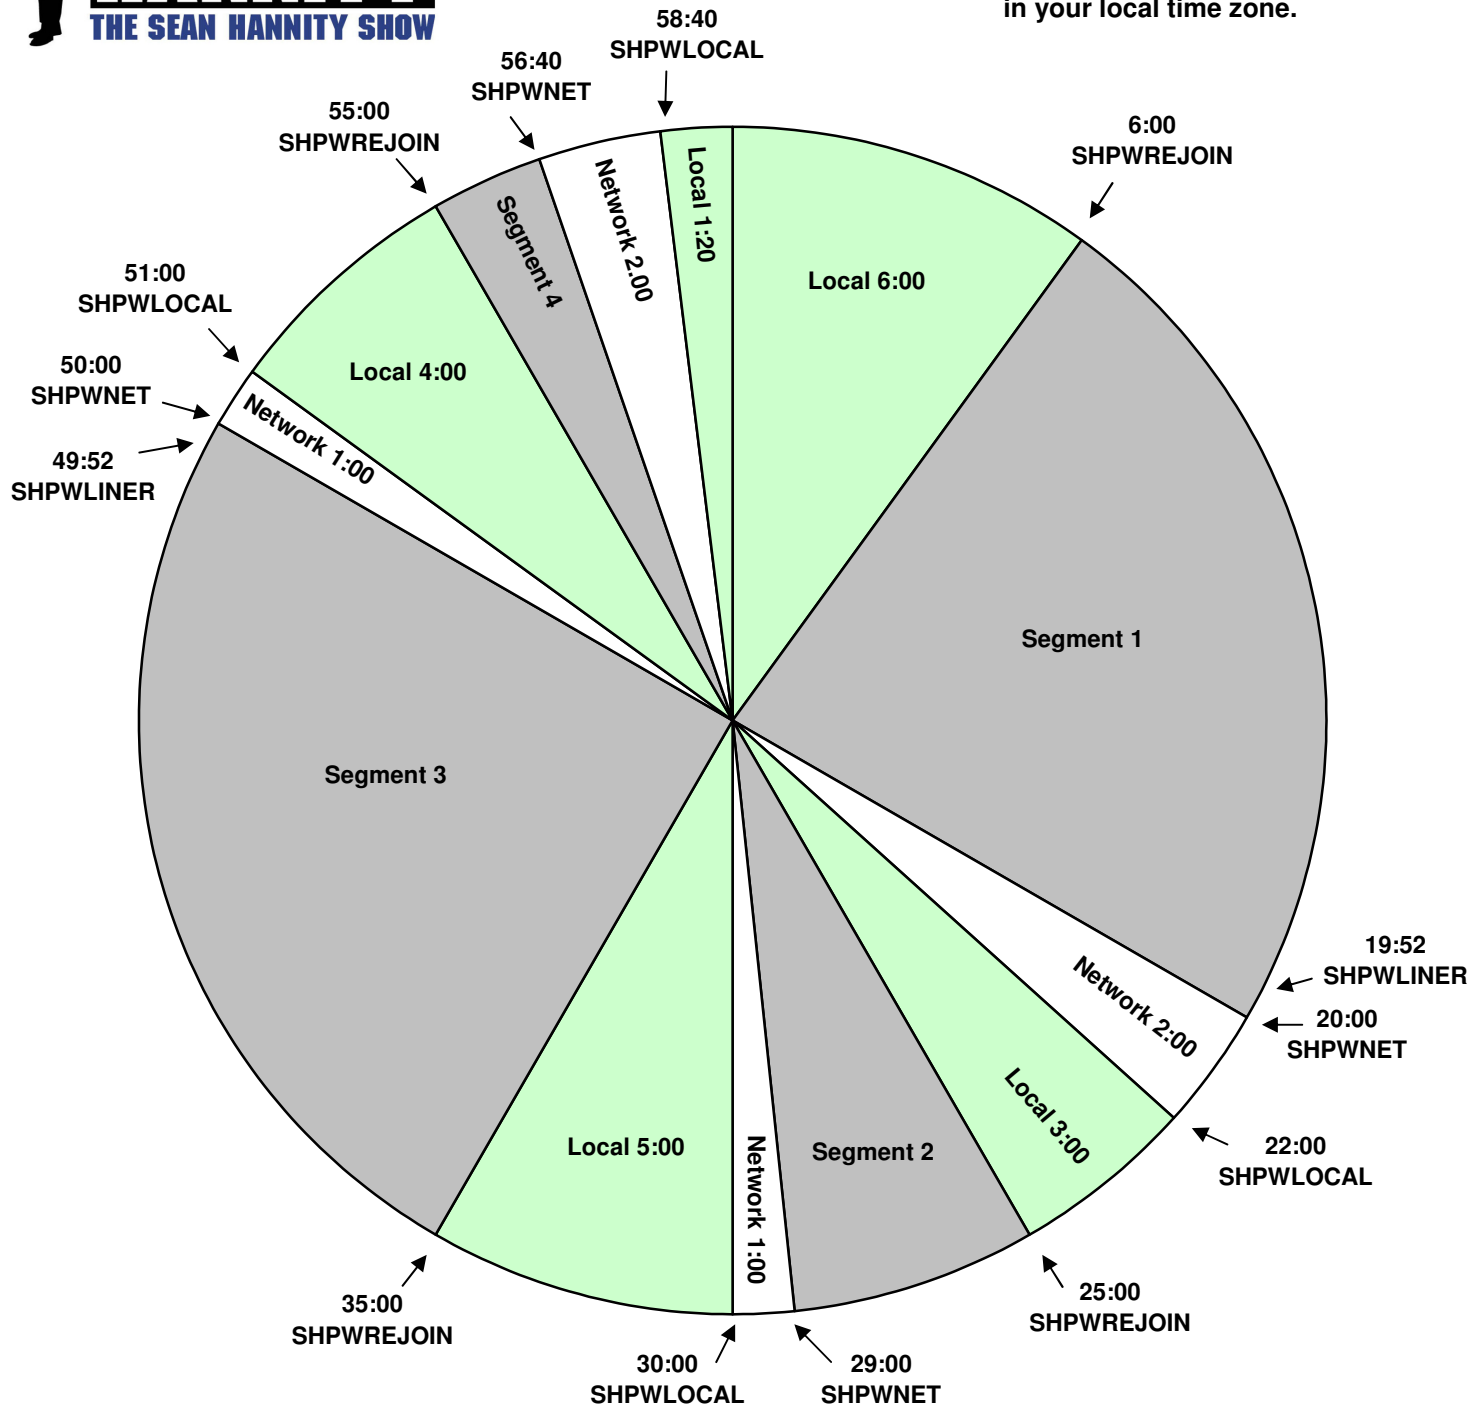

# WEEKEND PROGRAM CLOCK

Effective November 28, 2011

Premiere XDS PRO4-P Satellite

Fed Fridays at 6PM Eastern / 3PM Pacific

\*Please do not air this program before 12am Saturday in your local time zone.

For Technical Assistance call:  
 Premiere Network Operations Center: 800-276-4431  
 Technical Info: [www.premiereradio.com/engineering](http://www.premiereradio.com/engineering)

Hard outs at 29:00 and 56:40. Other breaks float.  
 SHPWREJOIN: local streaming start.  
 SHPWLINER: fires local liner.  
 SHPWLOCAL: fires local break.  
 SHPWNET: local streaming stop.