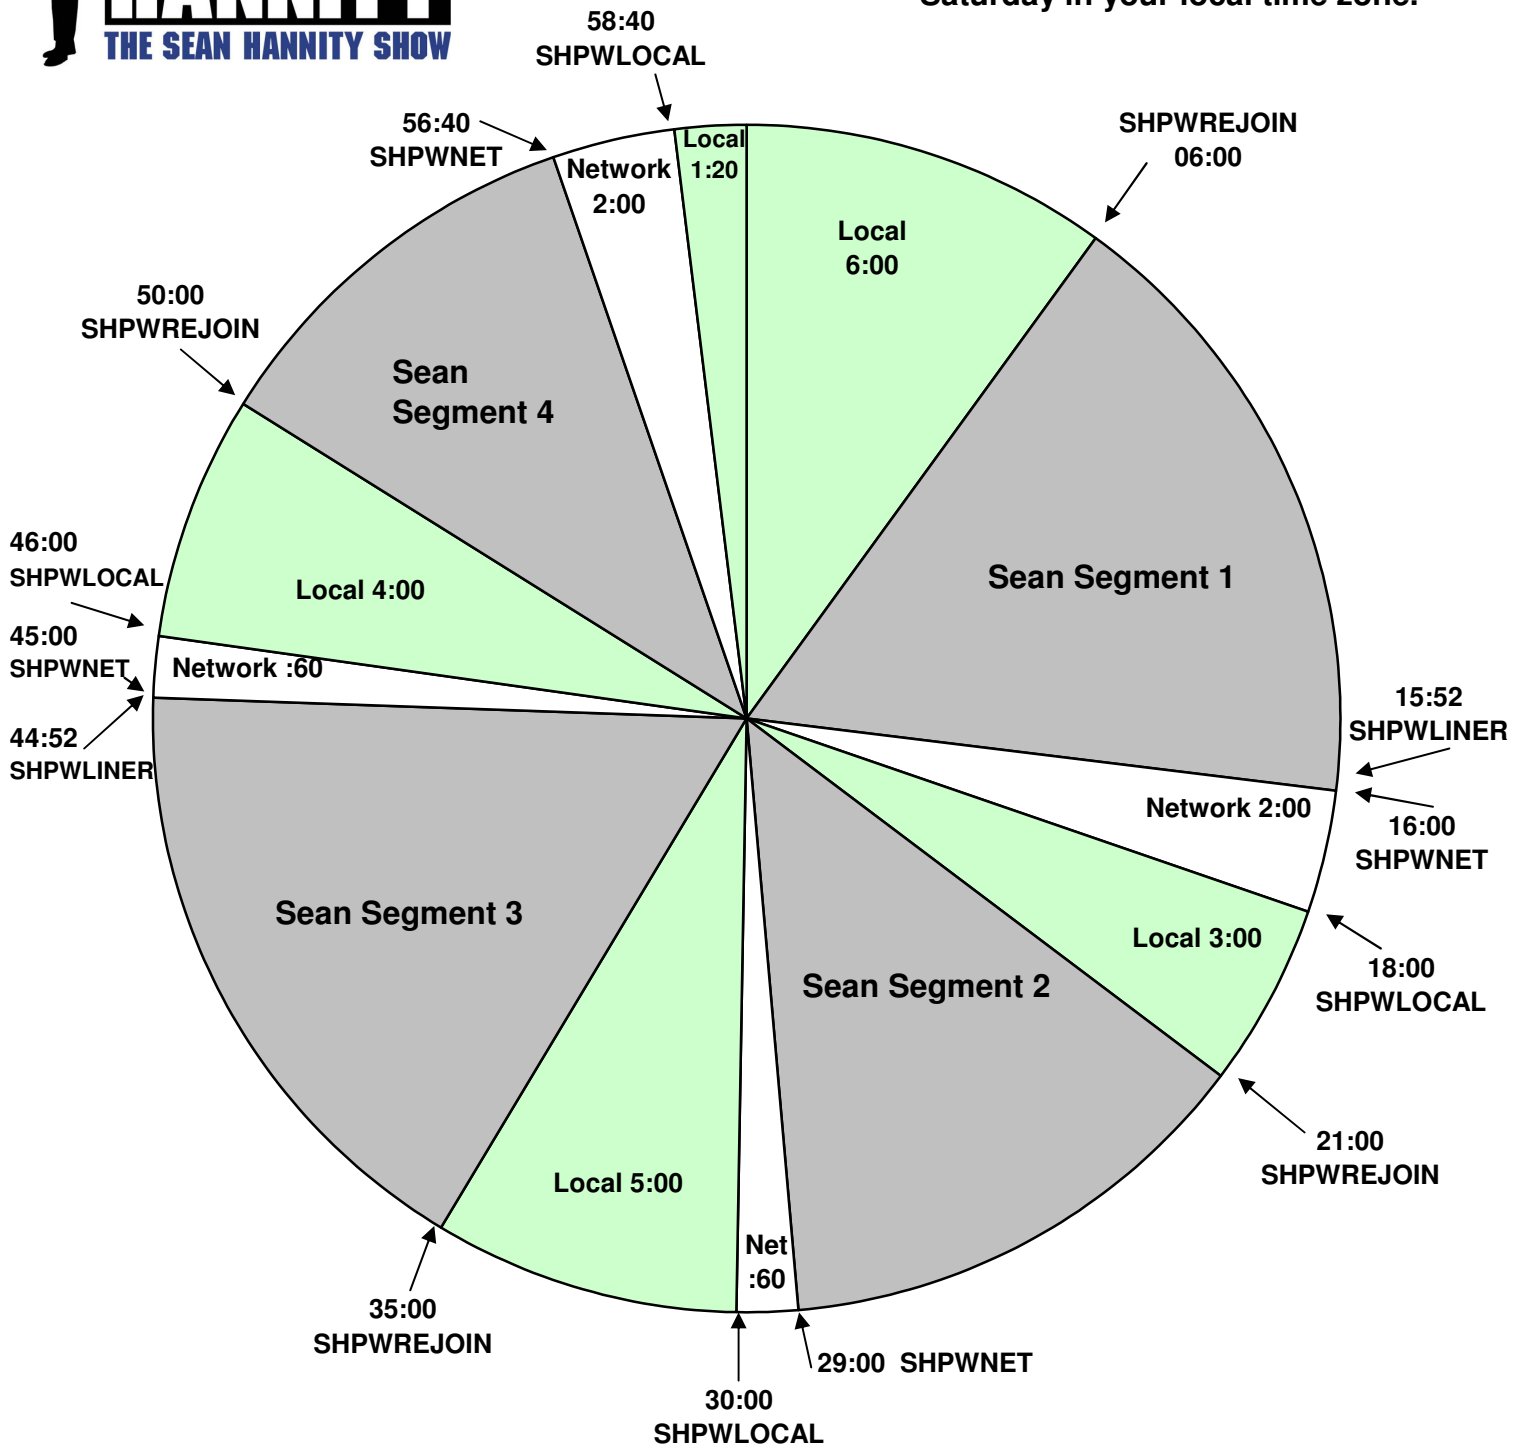

WEEKEND PROGRAM CLOCK

Effective Saturday, January 3, 2009

Premiere XDS PRO4-P Satellite

*Please do not air this program before 12am

Saturday in your local time zone.

For Technical Assistance call:
 Premiere Network Operations Center: 800-276-4431
 Technical Info: www.premiereradio.com/engineering

Hard outs at 29:00 and 56:40. Other breaks float.
 SHPWREJOIN: local streaming start.
 SHPWLINER: fires local liner.
 SHPWLOCAL: fires local break.
 SHPWNET: local streaming stop.