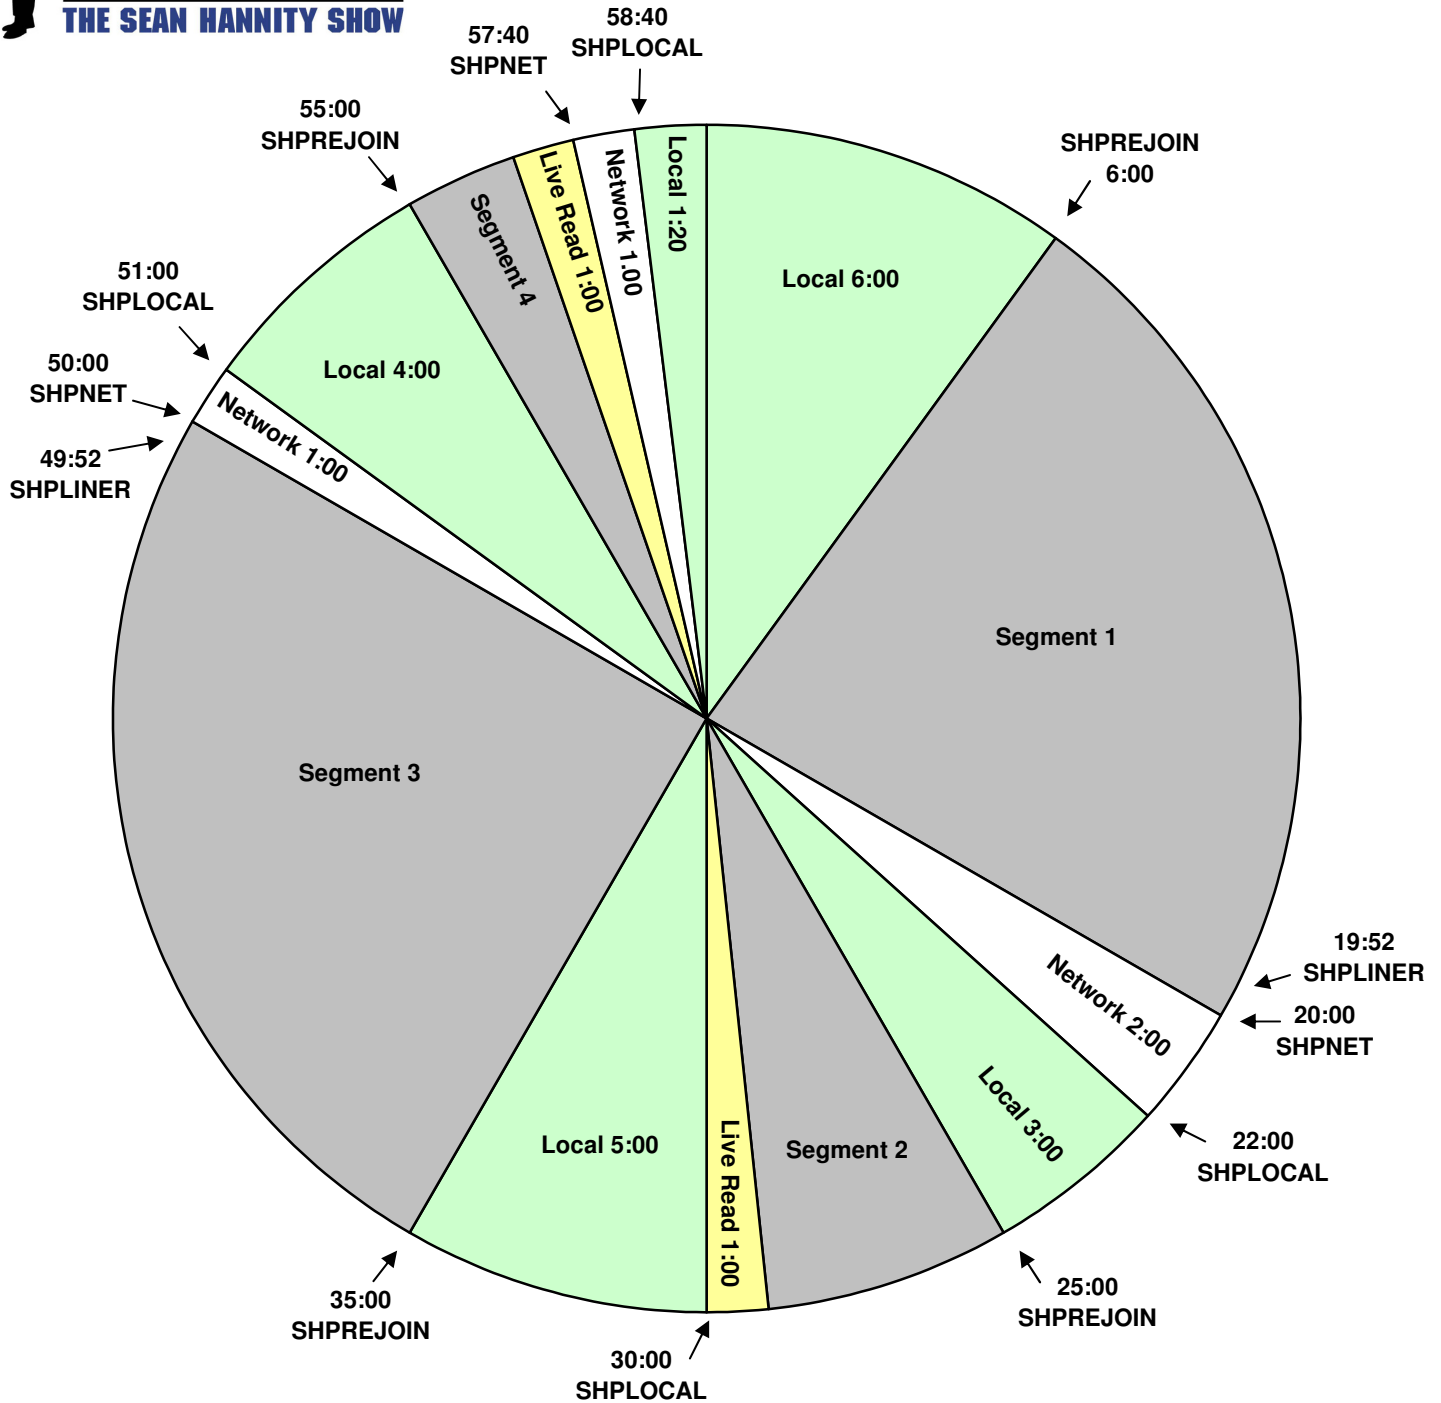

WEEKDAY PROGRAM CLOCK
 Effective October 20, 2014
 Premiere XDS PRO4-P Satellite
 3-6 PM Eastern/ 12-3 PM Pacific time

For Technical Assistance Call
 Premiere Network Operations Center: (800) 276-4431
 Technical Info: <http://engineering.premiereradio.com>

Hard outs for Local Breaks at 30:00 and 58:40. Network spots scheduled at 29:00 and 56:40 replaced by live reads. Other breaks float.

- SHPREJOIN: local streaming start.
- SHPLINER: fires local :08-second liner.
- SHPLOCAL: fires local break.
- SHPNET: local streaming stop.

Hannity Update feeds 7:03:30pm (pacific) for playback the following broadcast day.