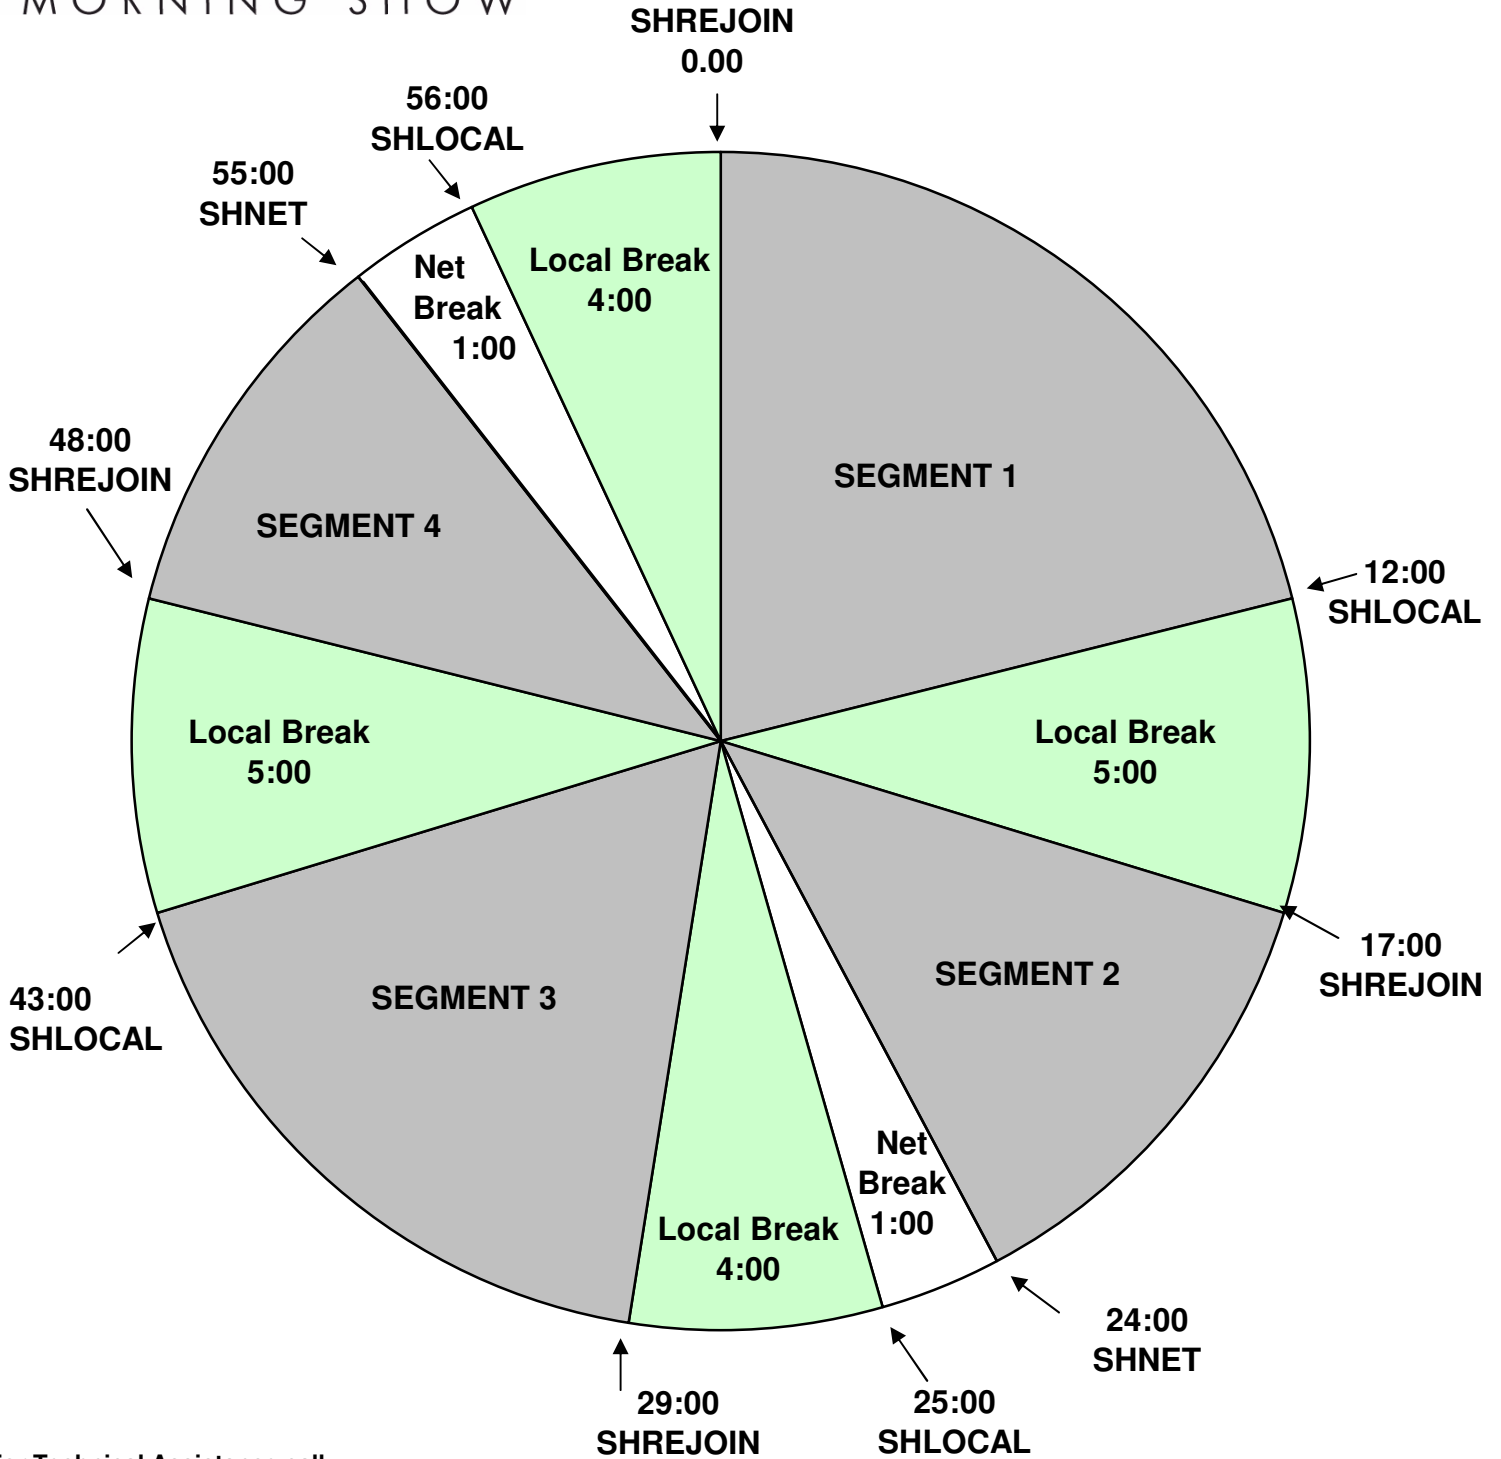

WEEKDAY PROGRAM CLOCK

Premiere XDS PRO4-P Satellite

Effective October 12, 2011

Monday - Friday

6:00am - 10:00am Eastern

3:00am - 7:00am Pacific

For Technical Assistance call:
Premiere Network Operations Center: 800-276-4431
Technical Info: <http://engineering.premiereradio.com>

The SHNET at 6:55:00am Pacific / 9:55:00am Eastern is hard-timed .