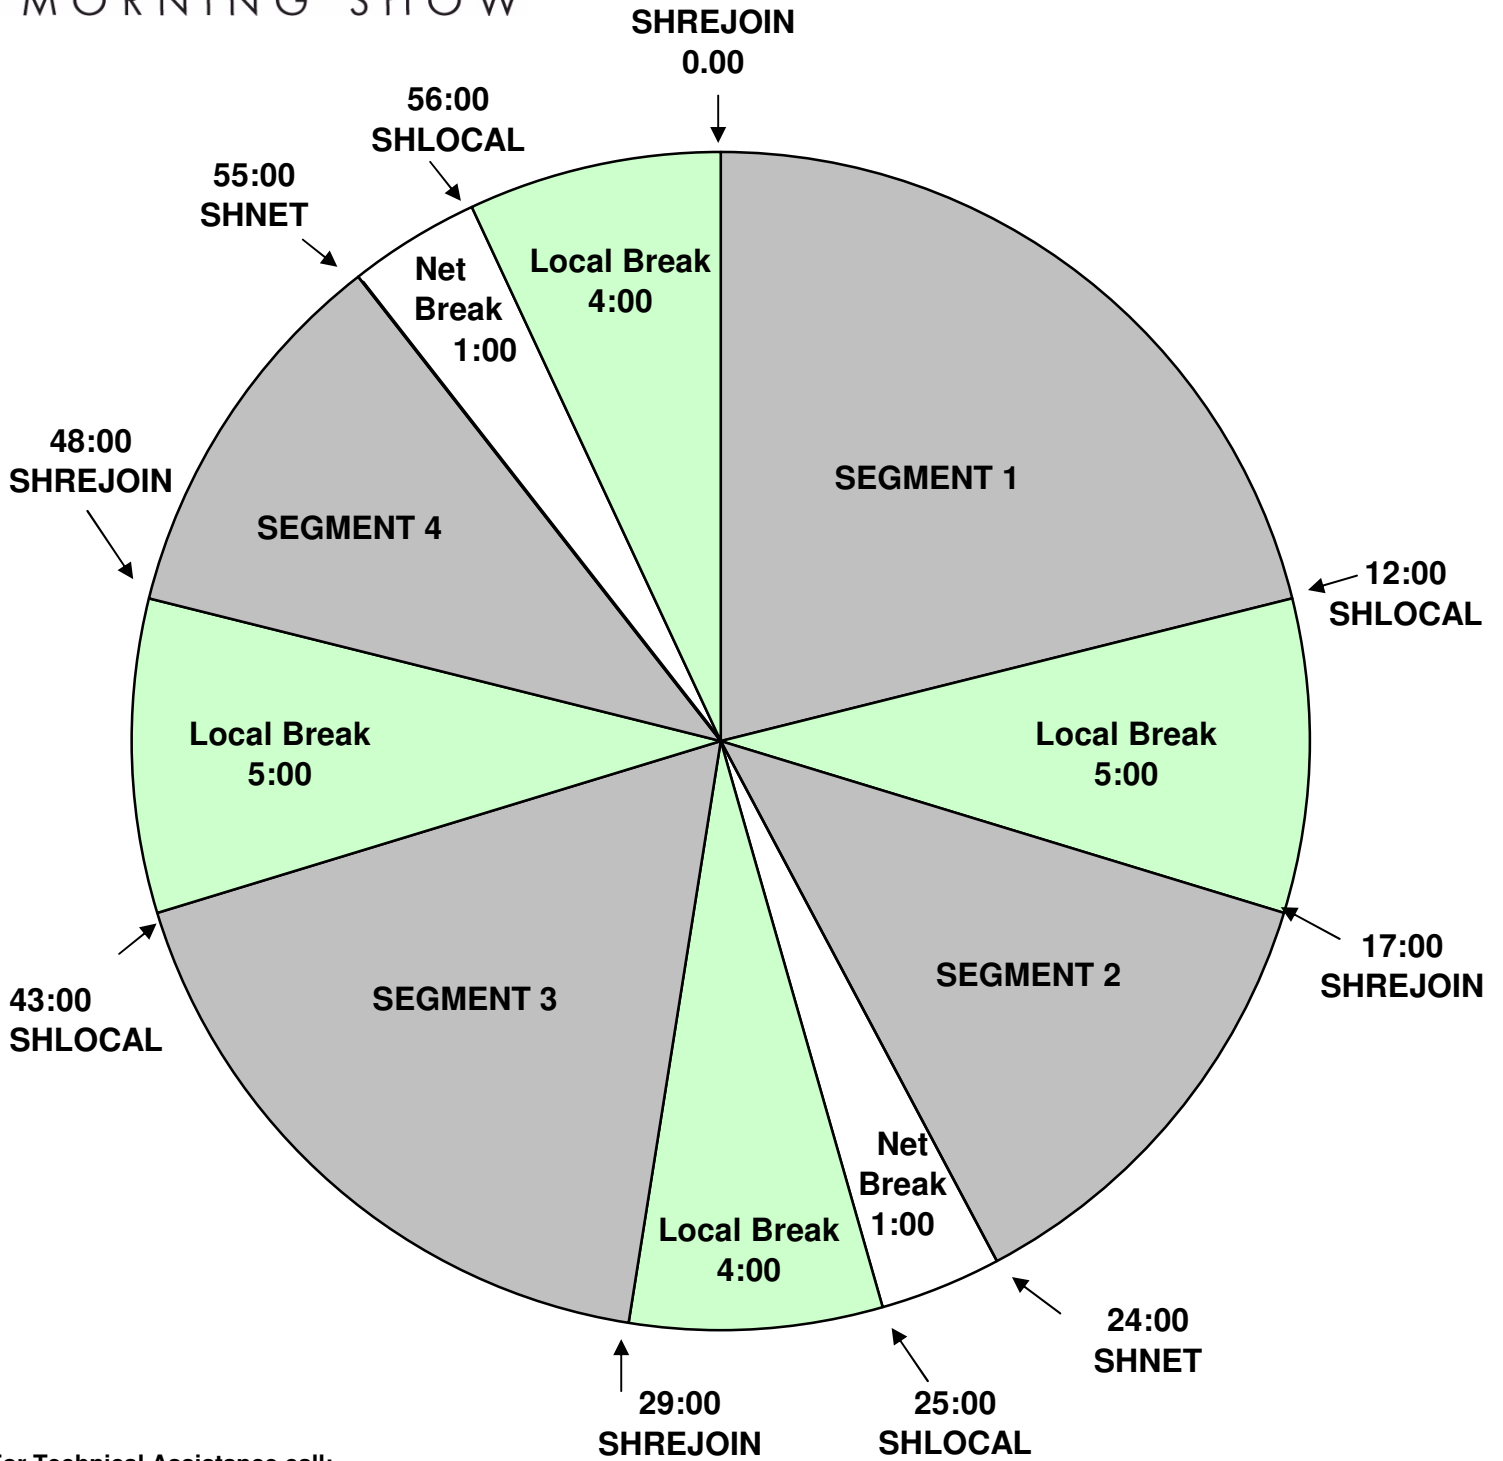

WEEKDAY PROGRAM CLOCK

Premiere XDS PRO4-P Satellite

Monday - Friday

6:00am - 10:00am Eastern

3:00am - 7:00am Pacific

For Technical Assistance call:
Premiere Network Operations Center: 800-276-4431
Technical Info: <http://engineering.premiereradio.com>

The SHNET at 6:55:00am Pacific / 9:55:00am Eastern is hard-timed