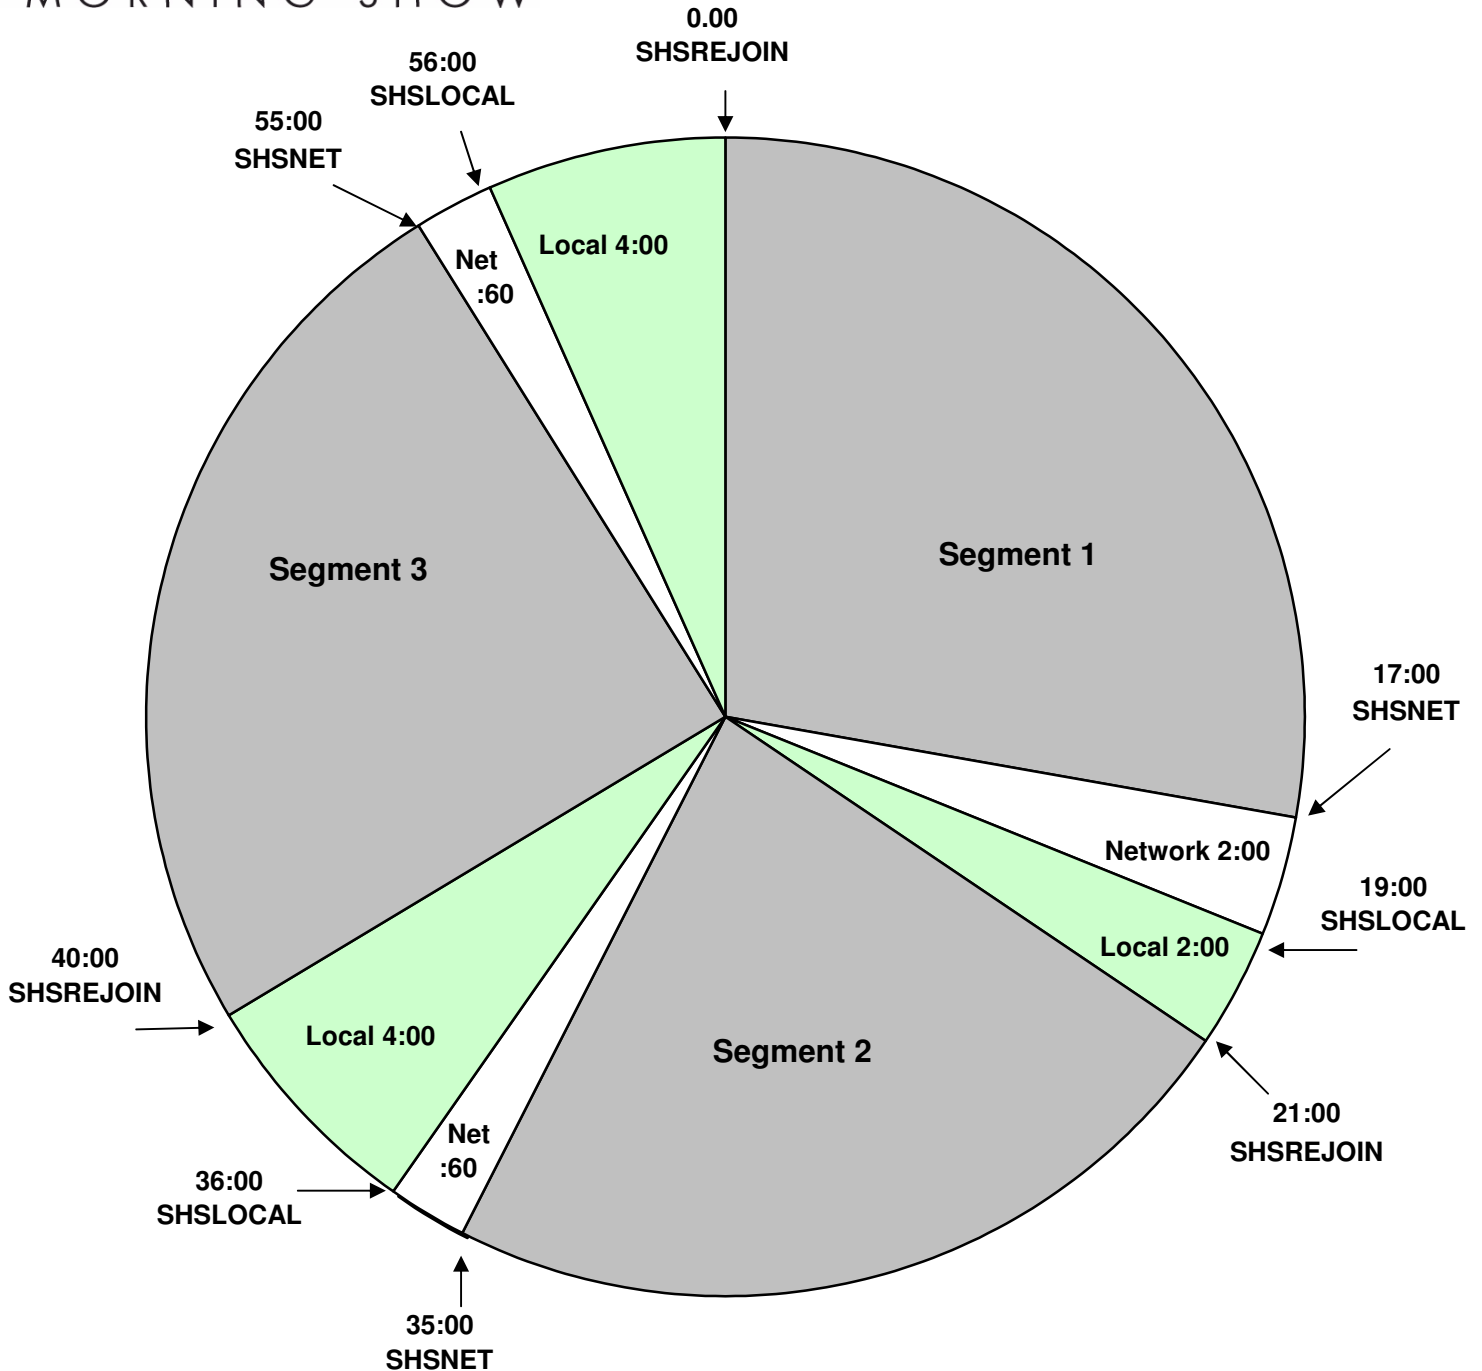

WEEKEND PROGRAM CLOCK

Effective January 19, 2009
 Premiere XDS PRO4-P Satellite
 6-10 am Eastern
 3-7 am Pacific time

For Technical Assistance call:
 Premiere Network Operations Center: 800-276-4431
 Technical Info: <http://engineering.premiereradio.com>

The SHSNET at 6:55:00am Pacific / 9:55:00am Eastern is hard-timed