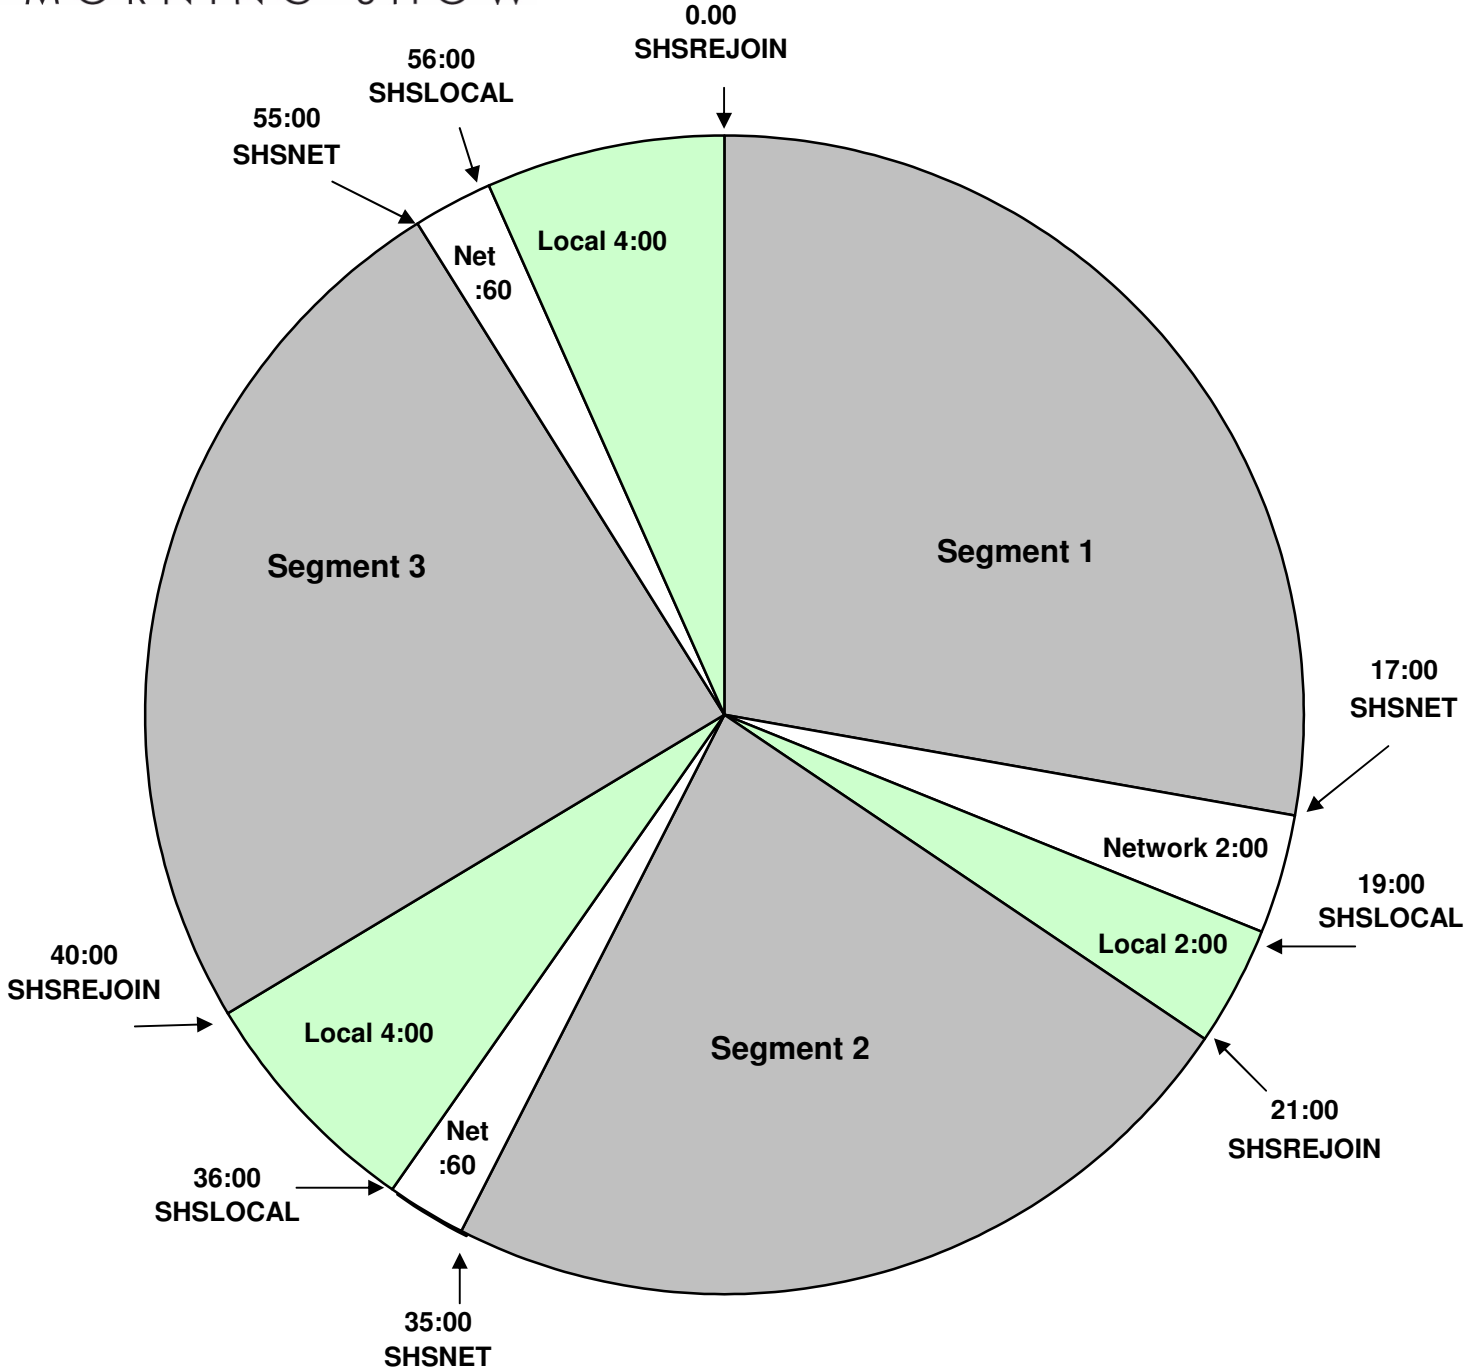

WEEKEND PROGRAM CLOCK

Effective October 12, 2011
 Premiere XDS PRO4-P Satellite
 6-10 am Eastern
 3-7 am Pacific time

For Technical Assistance call:
 Premiere Network Operations Center: 800-276-4431
 Technical Info: <http://engineering.premiereradio.com>

The SHSNET at 6:55:00am Pacific / 9:55:00am Eastern is hard-timed