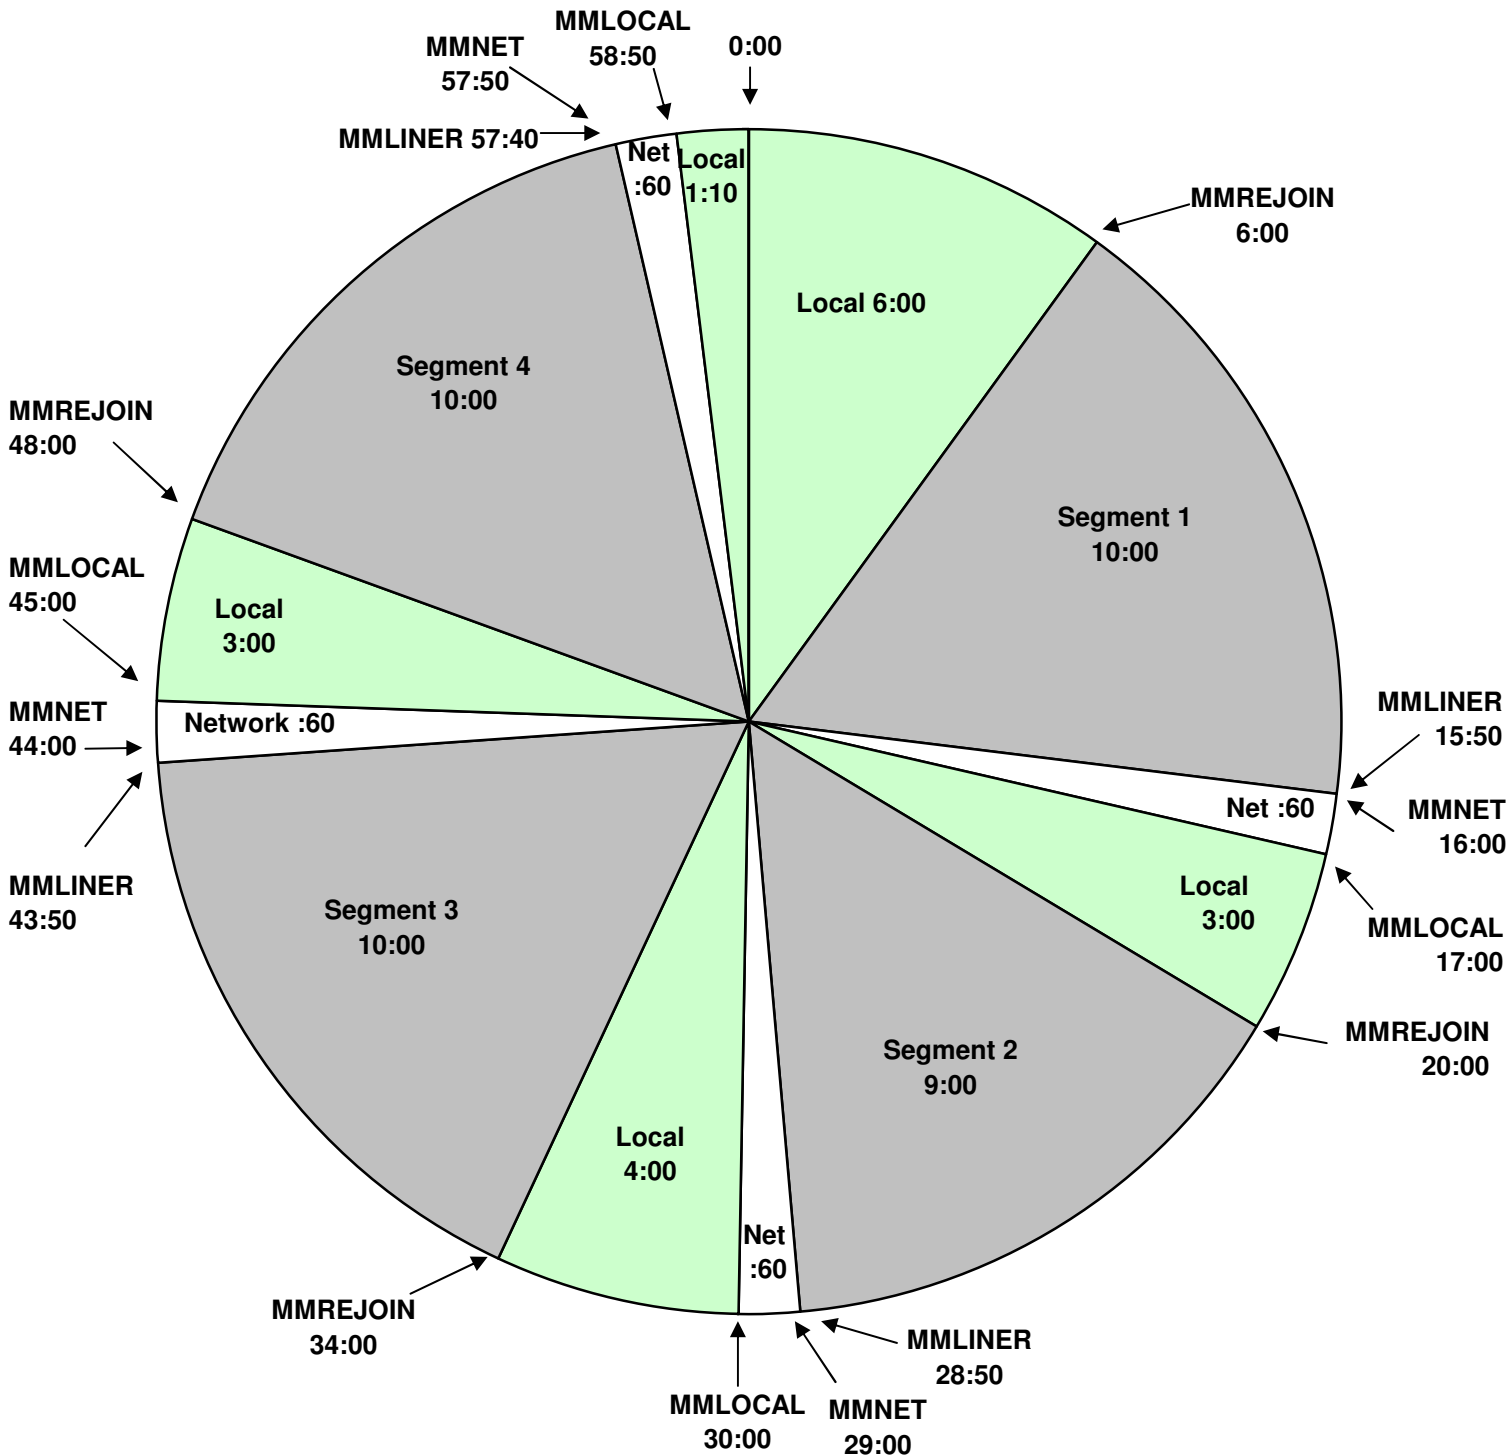

# The **Weekend**

Effective October 12, 2011  
 Premiere XDS PRO4-P Satellite  
 12 - 3 PM Eastern/ 11 AM - 2 PM Central/  
 9 AM - 12 PM Pacific time

For technical assistance call:  
 Premiere Network Operations Center: (800) 276-4431  
<http://engineering.premiereradio.com/>

MMLOCAL fires local breaks.  
 Fixed breaks at 28:50 and 57:40. All others float.  
 :10-second rejoin bumpers at :20 & :48.  
 :20-second rejoin bumper at :34.  
 New listener line: 800-501-7080.