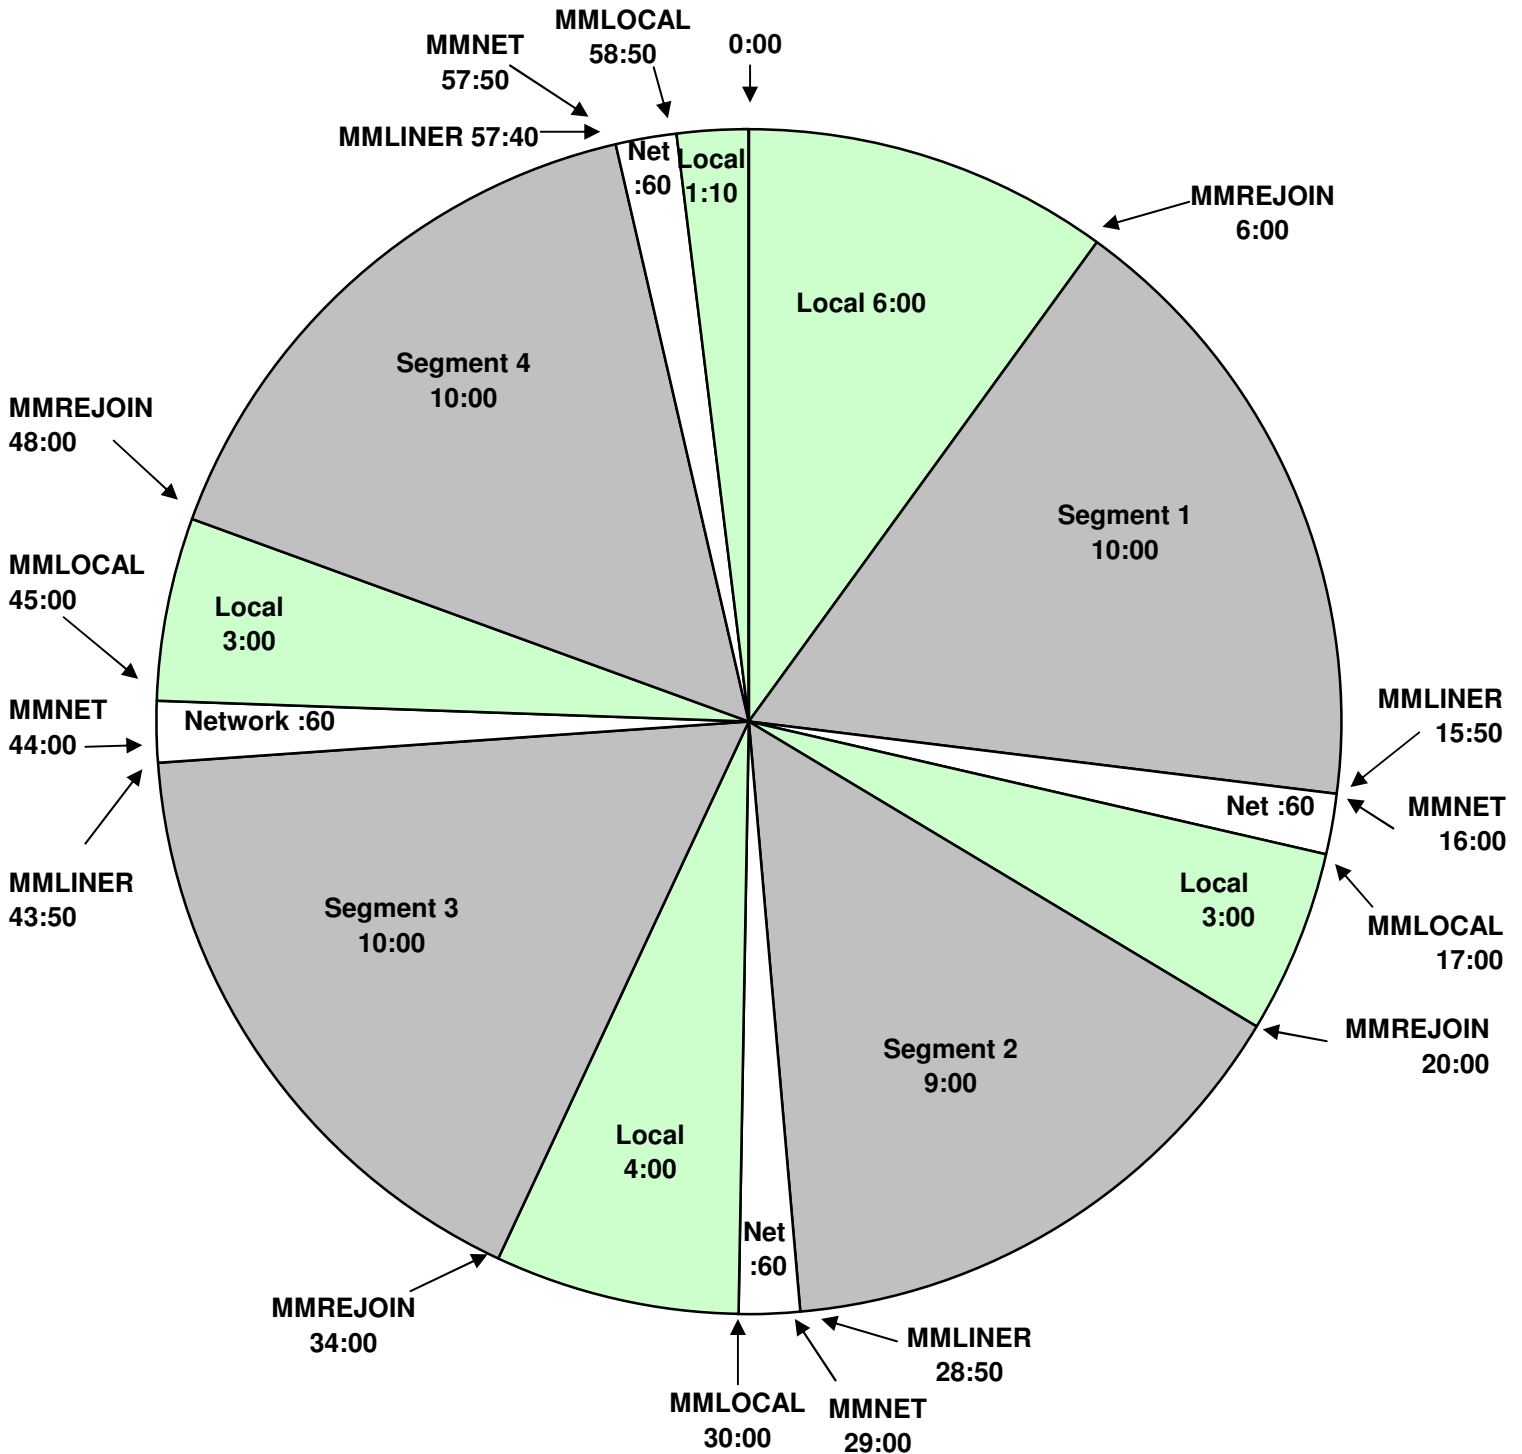

The Weekend

Effective October 12, 2011
 Premiere XDS PRO4-P Satellite
 12 - 3 PM Eastern/ 11 AM - 2 PM Central/
 9 AM - 12 PM Pacific time

For Technical Assistance Call
 Premiere Network Operations Center: (800) 276-4431
 Technical Info: <http://engineering.premiereradio.com>

premiere
 NETWORKS

MMLOCAL fires local breaks.
 Fixed breaks at 28:50 and 57:40. All others float.
 :10-second rejoin bumpers at :20 & :48.
 :20-second rejoin bumper at :34.
 New listener line: 800-501-7080.