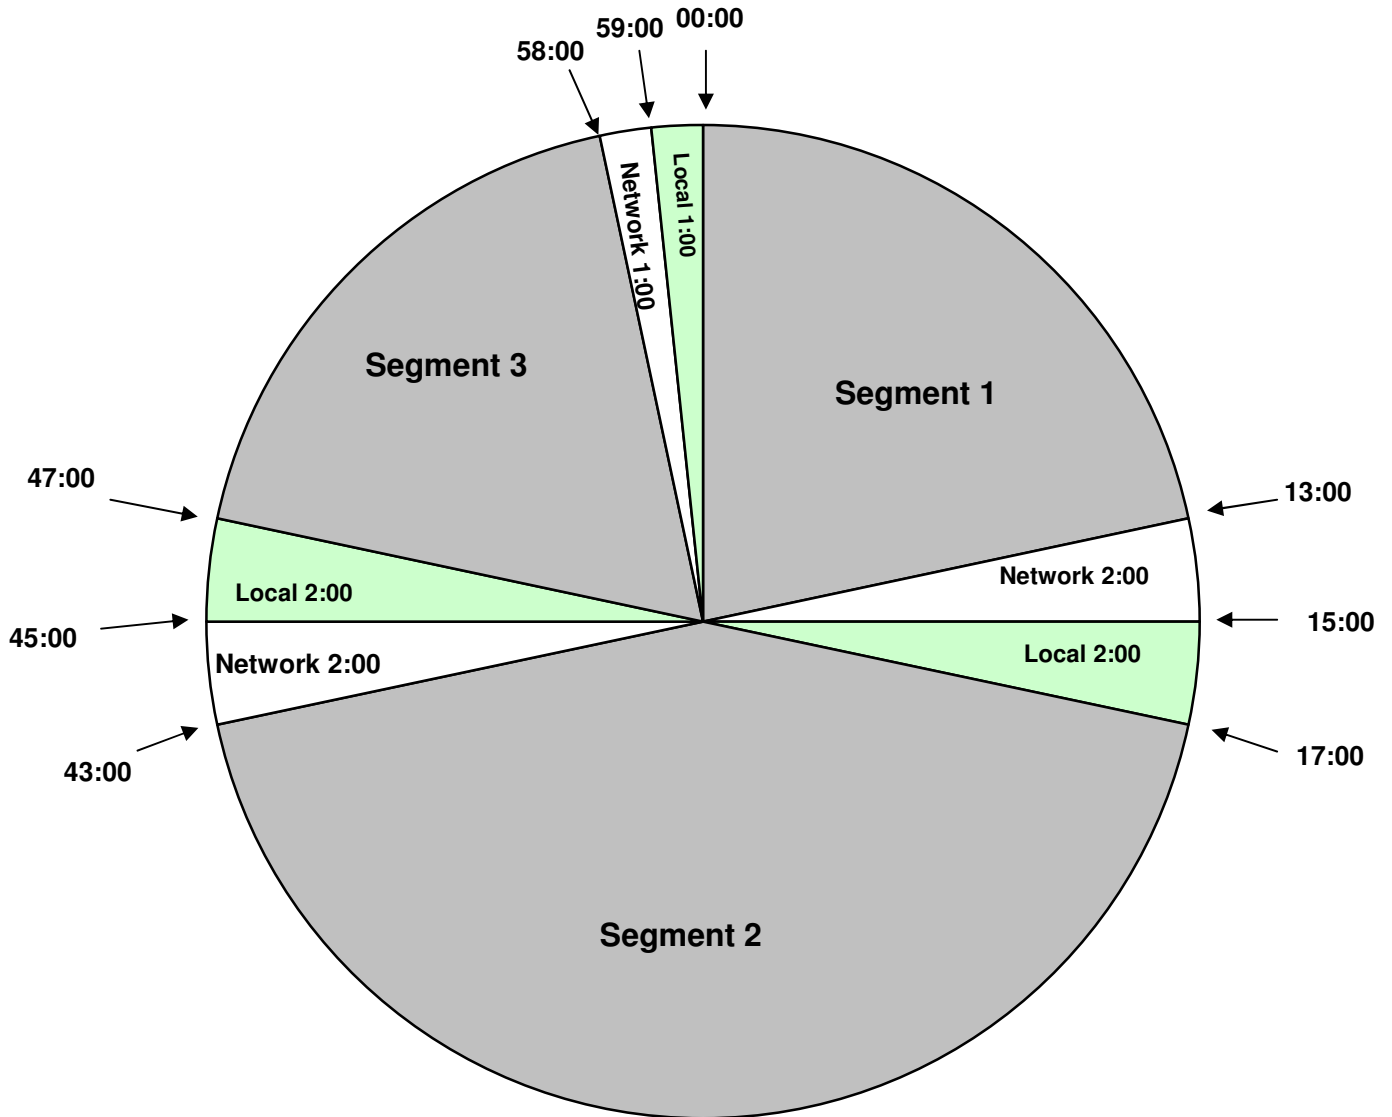

PROGRAM CLOCK
iHeart Radio Countdown - Hour 1
Effective January 7, 2014
Delivered via FTP

For Technical Assistance Call
Premiere Network Operations Center: (800) 276-4431
Technical Info: <http://engineering.premiereradio.com>