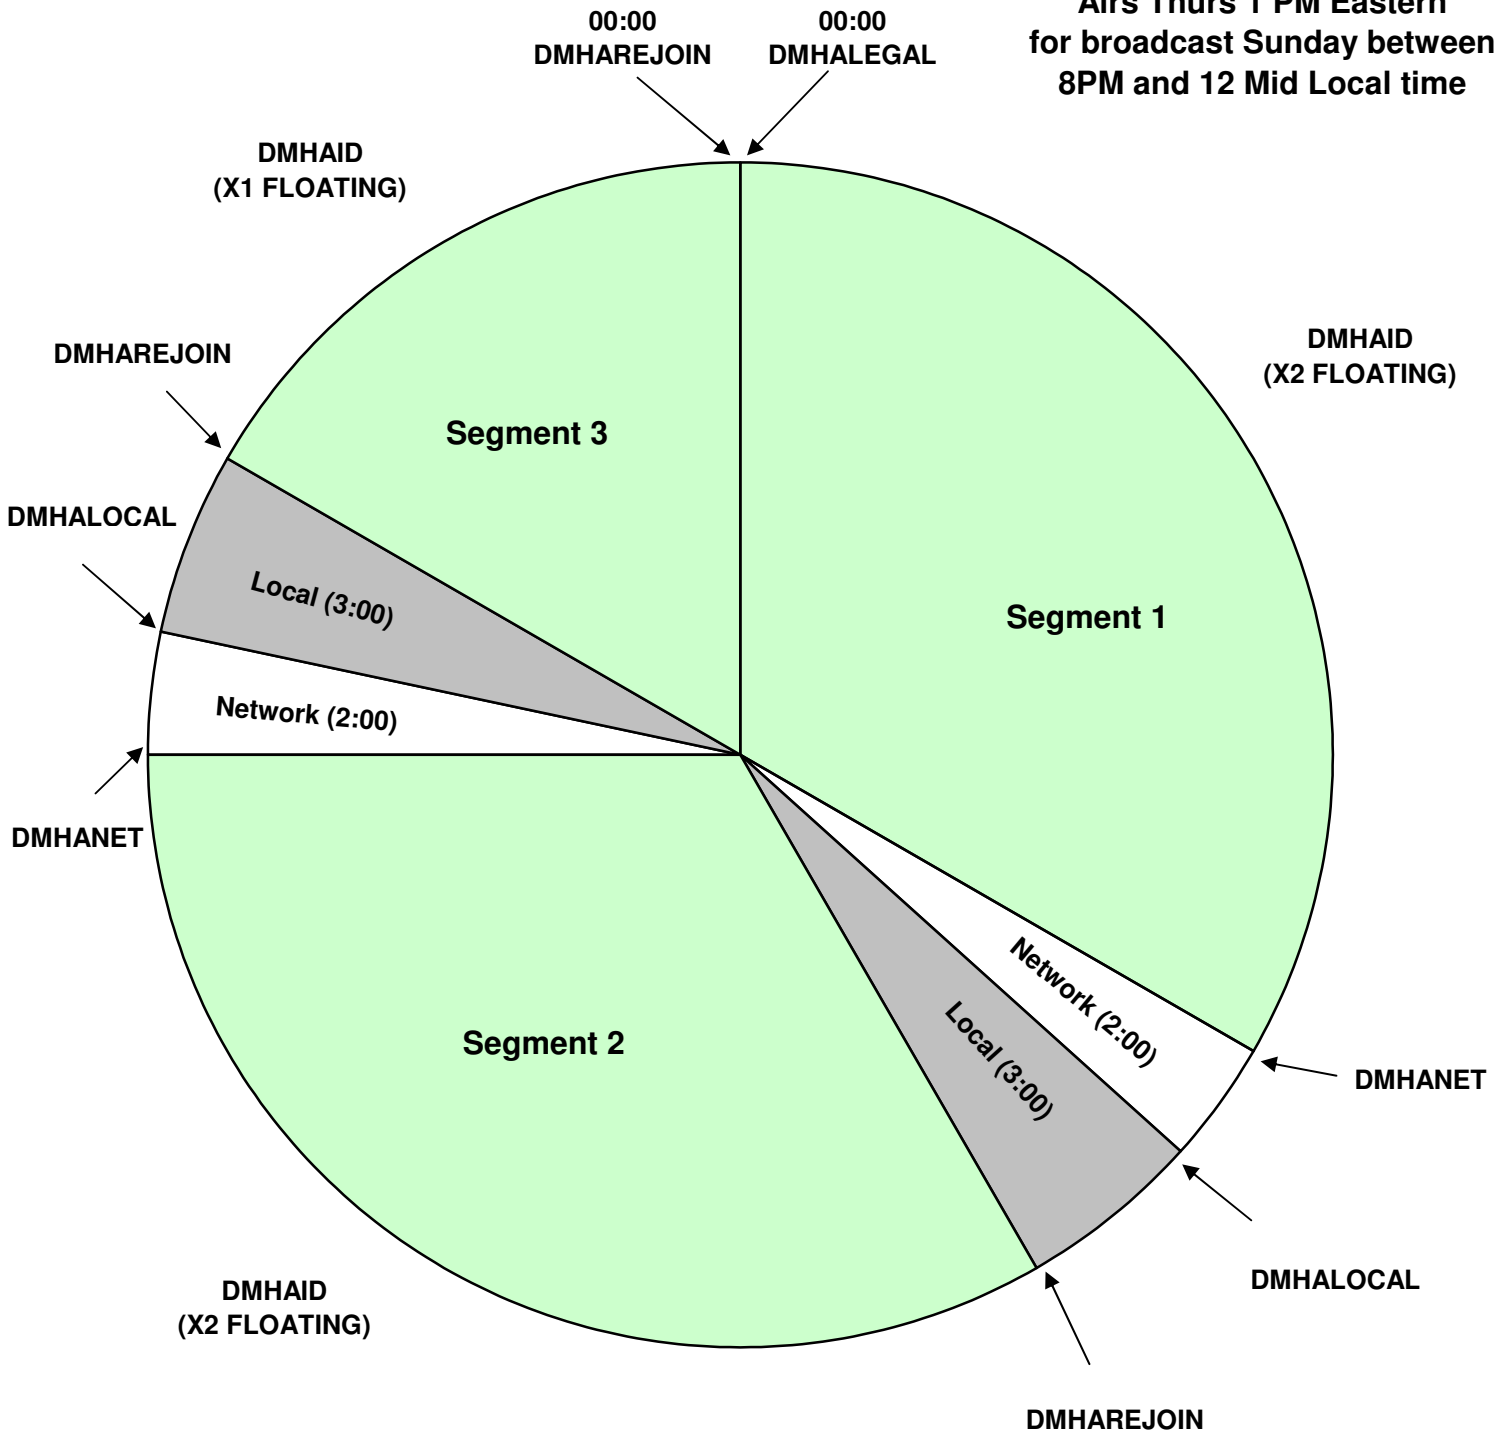

PROGRAM CLOCK
 Effective October 12, 2011
Premiere XDS PRO4-P
 Airs Thurs 1 PM Eastern
 for broadcast Sunday between
 8PM and 12 Mid Local time

For Technical Assistance call:
 Premiere Network Operations Center: 800-276-4431
 Technical Info: www.premiereradio.com/engineering

DMHAID: Fires :03 second Local ID.
 DMHALEGAL: Fires :05 second Legal ID
 DMHLOCAL: local stopset
 DMHAREJOIN: Segment Start
 Top of hour Legal ID is hard timed
 All breaks float