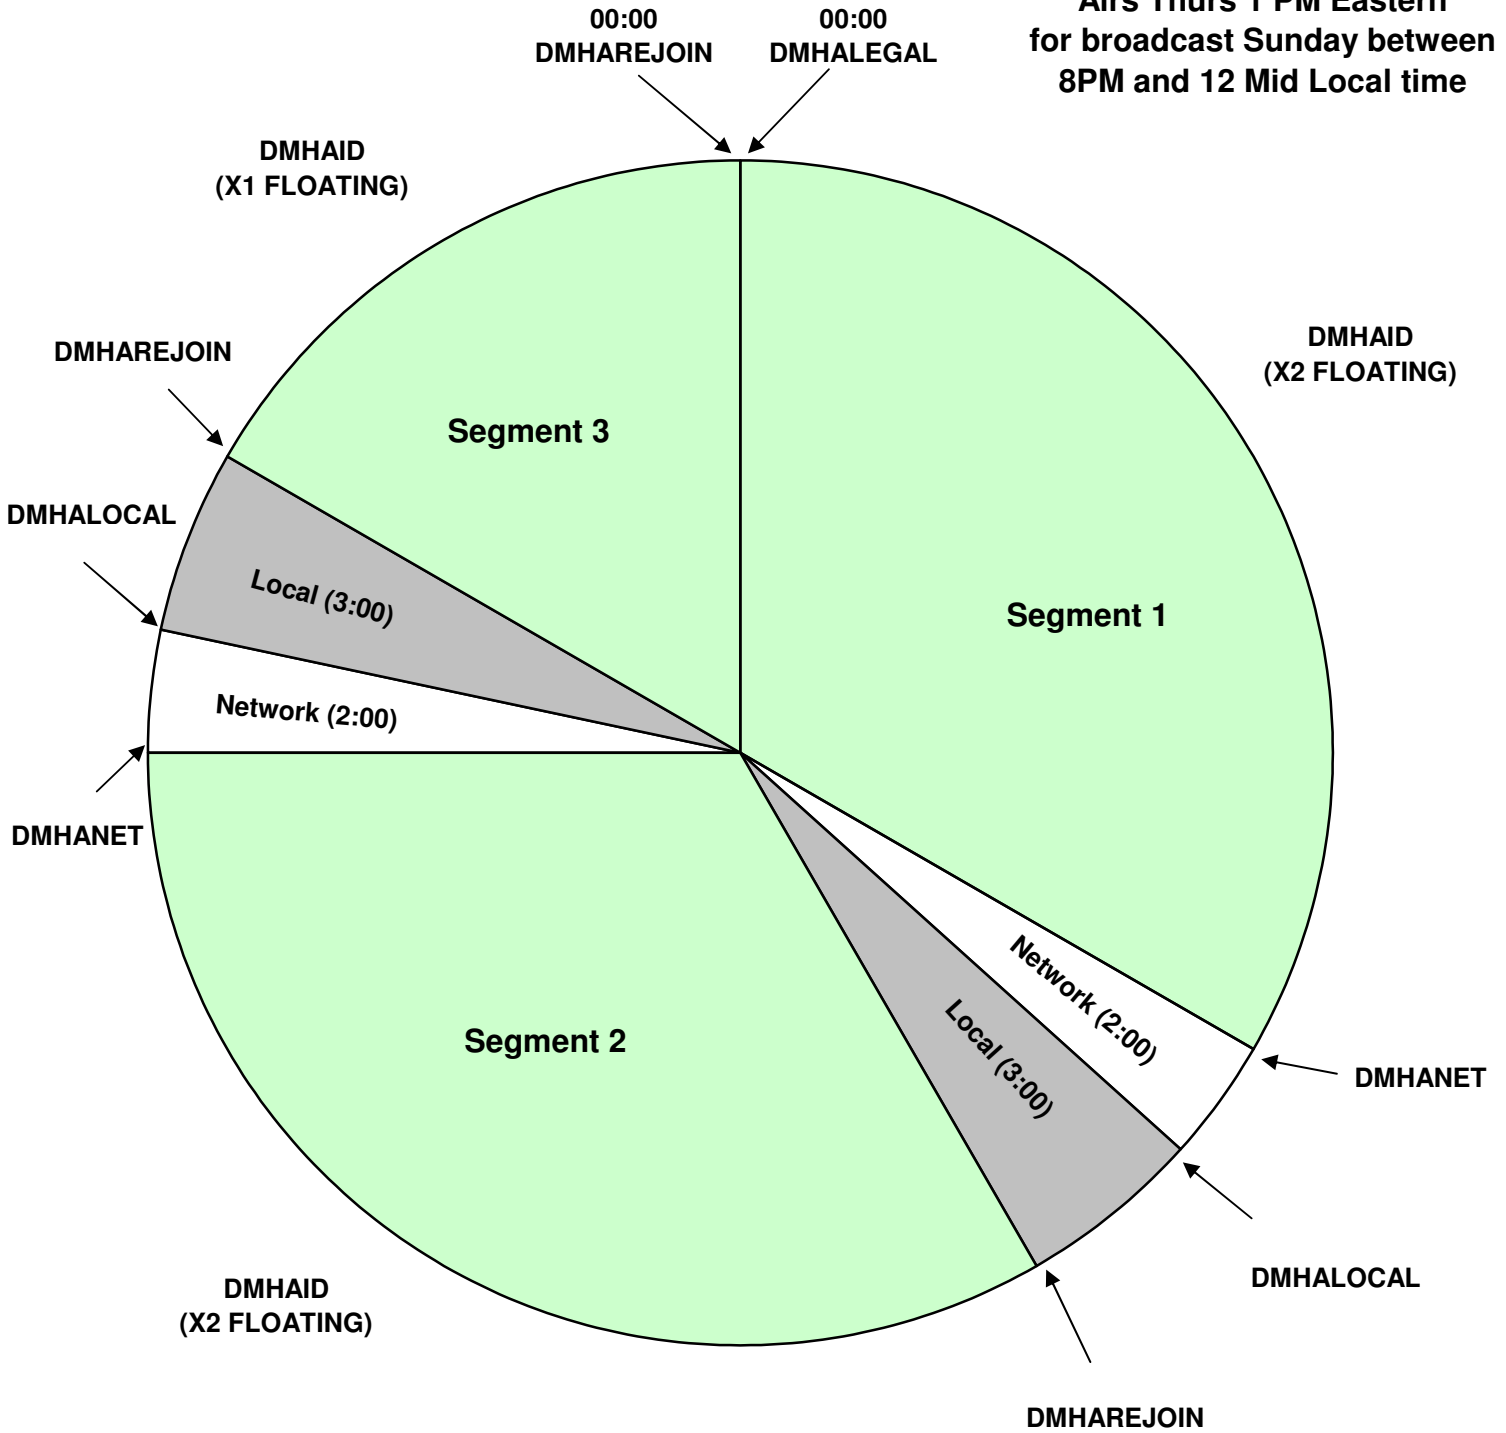

PROGRAM CLOCK
 Effective May 28, 2009
 Premiere XDS PRO4-P
 Airs Thurs 1 PM Eastern
 for broadcast Sunday between
 8PM and 12 Mid Local time

For Technical Assistance call:
 Premiere Network Operations Center: 800-276-4431
 Technical Info: www.premiereradio.com/engineering

DMHAID: Fires :03 second Local ID.
 DMHALEGAL: Fires :05 second Legal ID
 DMHALOCAL: local stopset
 DMHAREJOIN: Segment Start
 Top of hour Legal ID is hard timed
 All breaks float