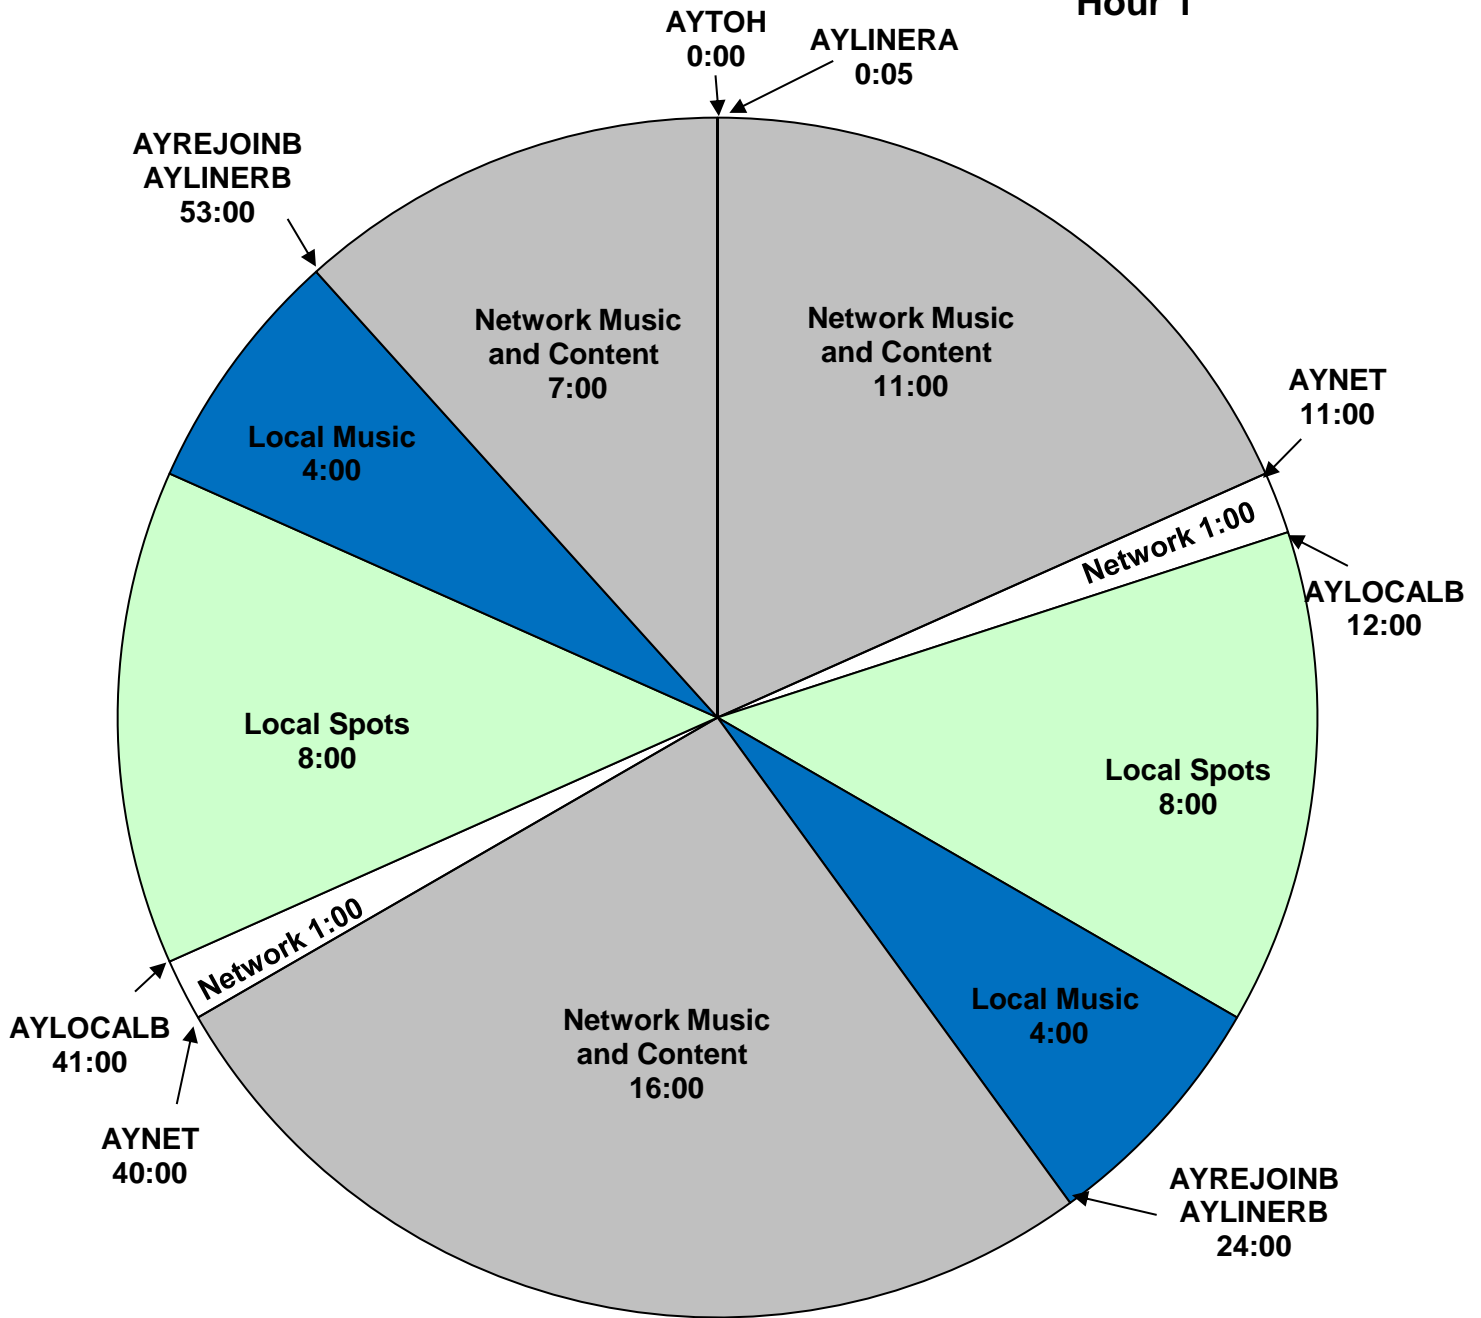

Way Up with Angela Yee
PID NAME AYee
Effective October 30th 2023
 Premiere XDS PRO4-P Satellite
 Weekdays: 7 AM - 11 AM Pacific
 Hour 1

For Technical Assistance call:
 Premiere Network Operations Center: 800-276-4431
 Technical Info: <http://engineering.premiereradio.com/>

All breaks float
 AYTOH - :05 dry ID
 AYREJOINB - Rejoin Program
 AYLOCALA - Local Music Break (H3 only)
 AYLOCALB - Local Break
 AYLINERA - :10 produced liner
 AYLINERB - :05 produced station stab
 AYLINERC - :15 dry liner
 AYEOS - End of show