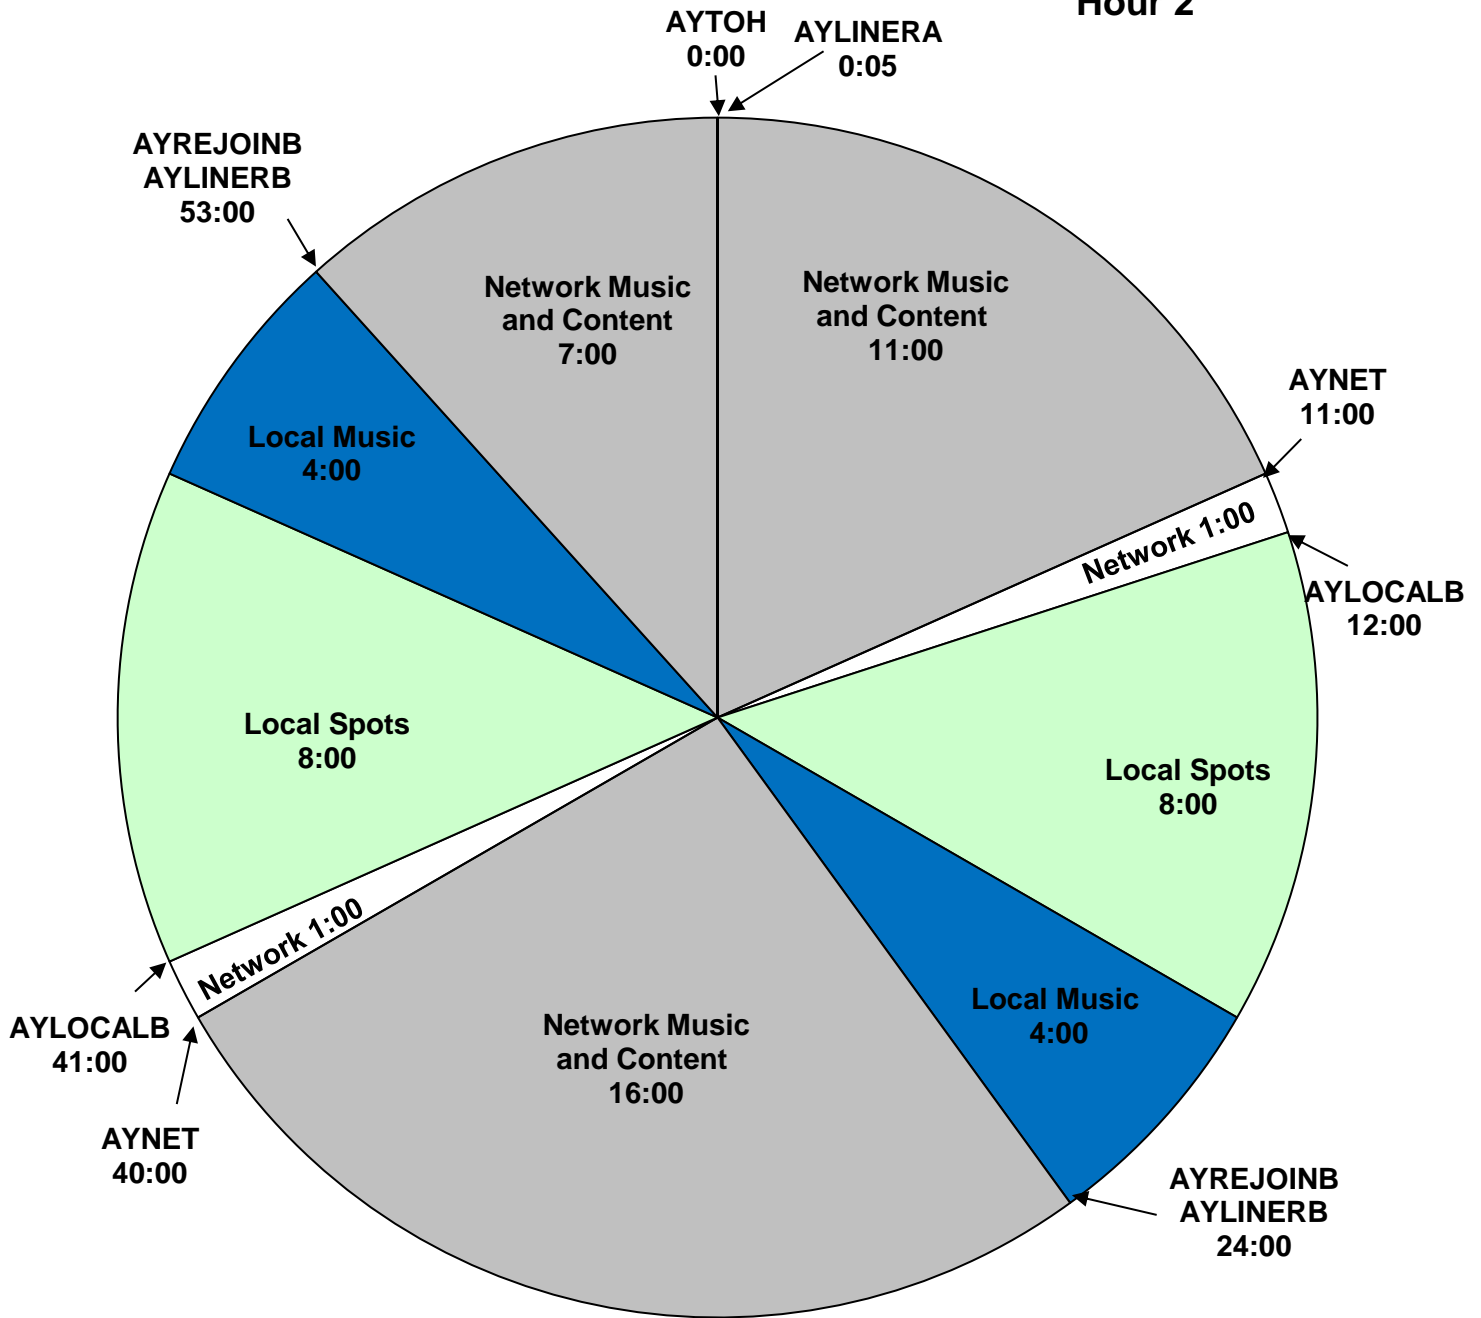

Way Up with Angela Yee
PID NAME AYee
Effective October 30th 2023
Premiere XDS PRO4-P Satellite
Weekdays: 7 AM - 11 AM Pacific
Hour 2

For Technical Assistance call:
 Premiere Network Operations Center: 800-276-4431
 Technical Info: <http://engineering.premiereradio.com/>

All breaks float
 AYTOH - :05 dry ID
 AYREJOINB - Rejoin Program
 AYLOCALA - Local Music Break (H3 only)
 AYLOCALB - Local Break
 AYLINERA - :10 produced liner
 AYLINERB - :05 produced station stab
 AYLINERC - :15 dry liner
 AYEOS - End of show