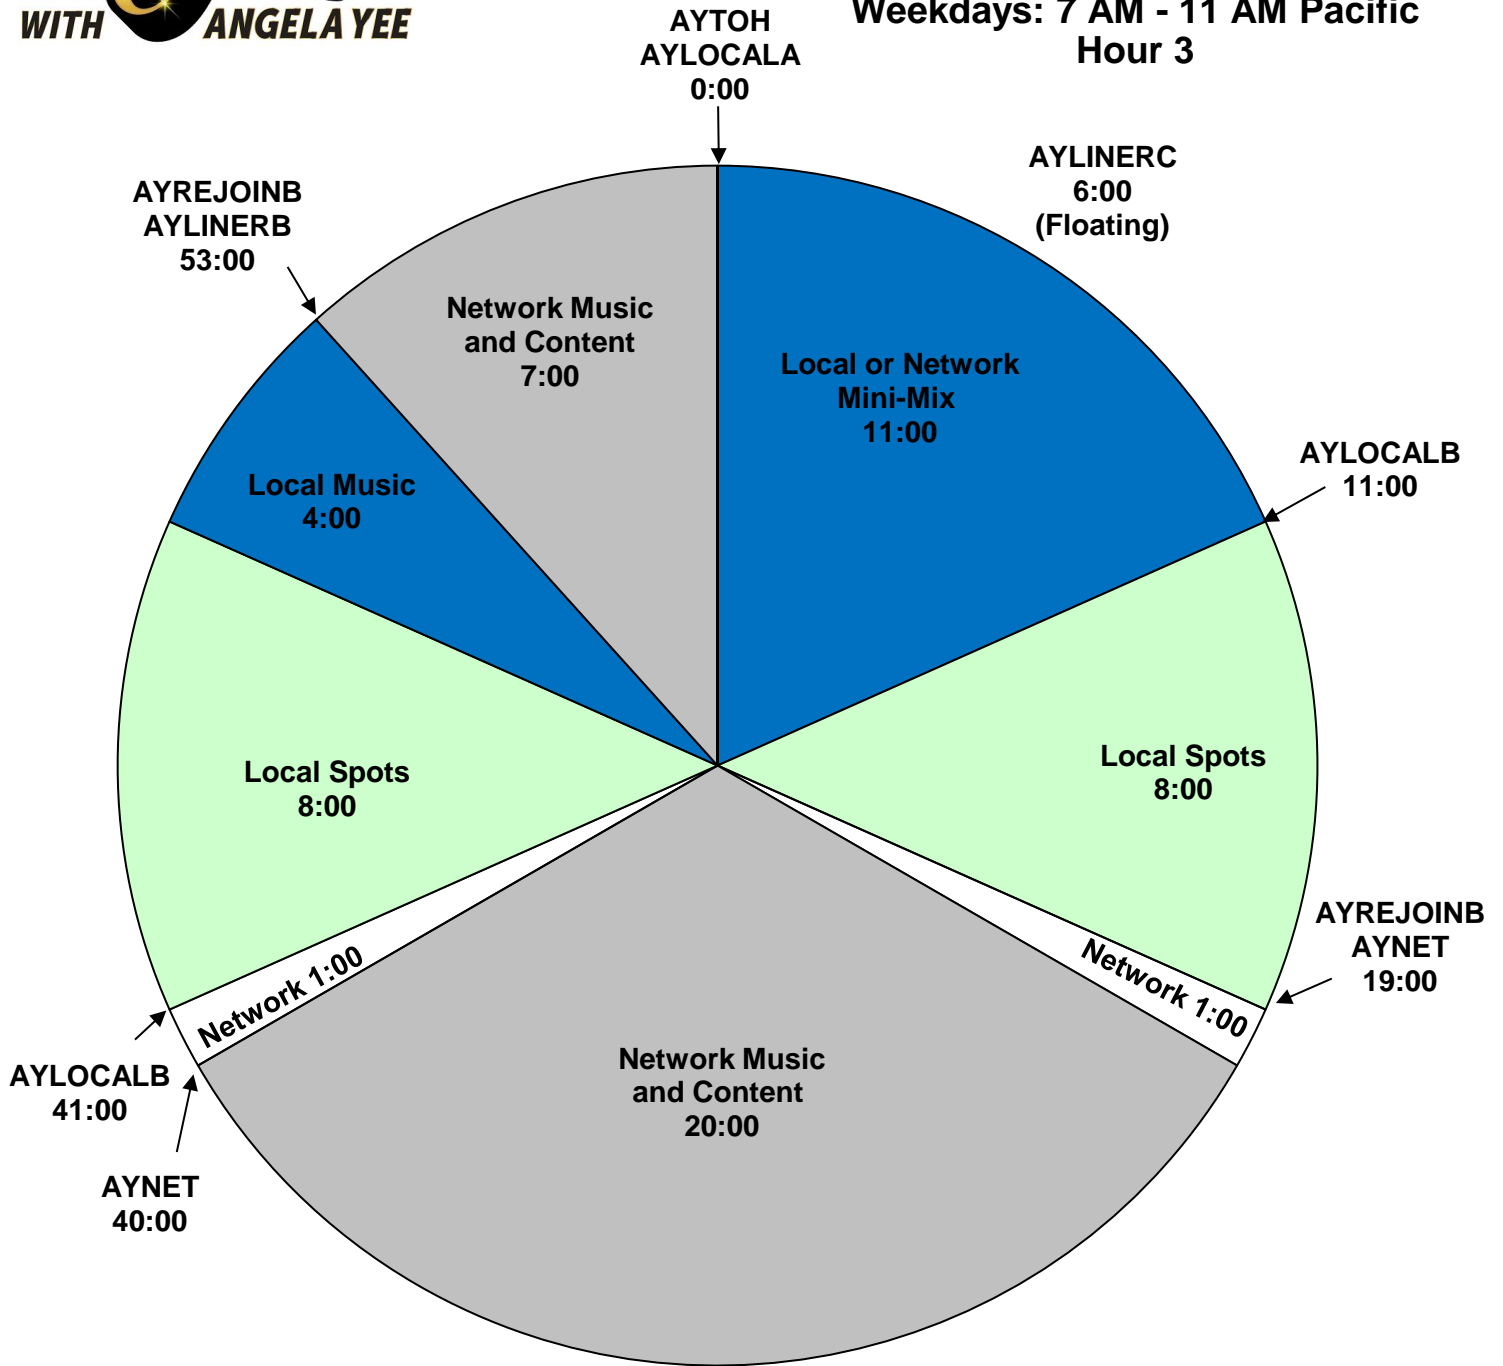

**Way Up with Angela Yee**  
**PID NAME AYee**  
**Effective October 30th 2023**  
**Premiere XDS PRO4-P Satellite**  
**Weekdays: 7 AM - 11 AM Pacific**  
**Hour 3**

For Technical Assistance call:  
 Premiere Network Operations Center: 800-276-4431  
 Technical Info: <http://engineering.premiereradio.com/>

All breaks float  
 AYTOH - :05 dry ID  
 AYREJOINB - Rejoin Program  
 AYLOCALA - Local Music Break (H3 only)  
 AYLOCALB - Local Break  
 AYLINERA - :10 produced liner  
 AYLINERB - :05 produced station stab  
 AYLINERC - :15 dry liner  
 AYEOS - End of show