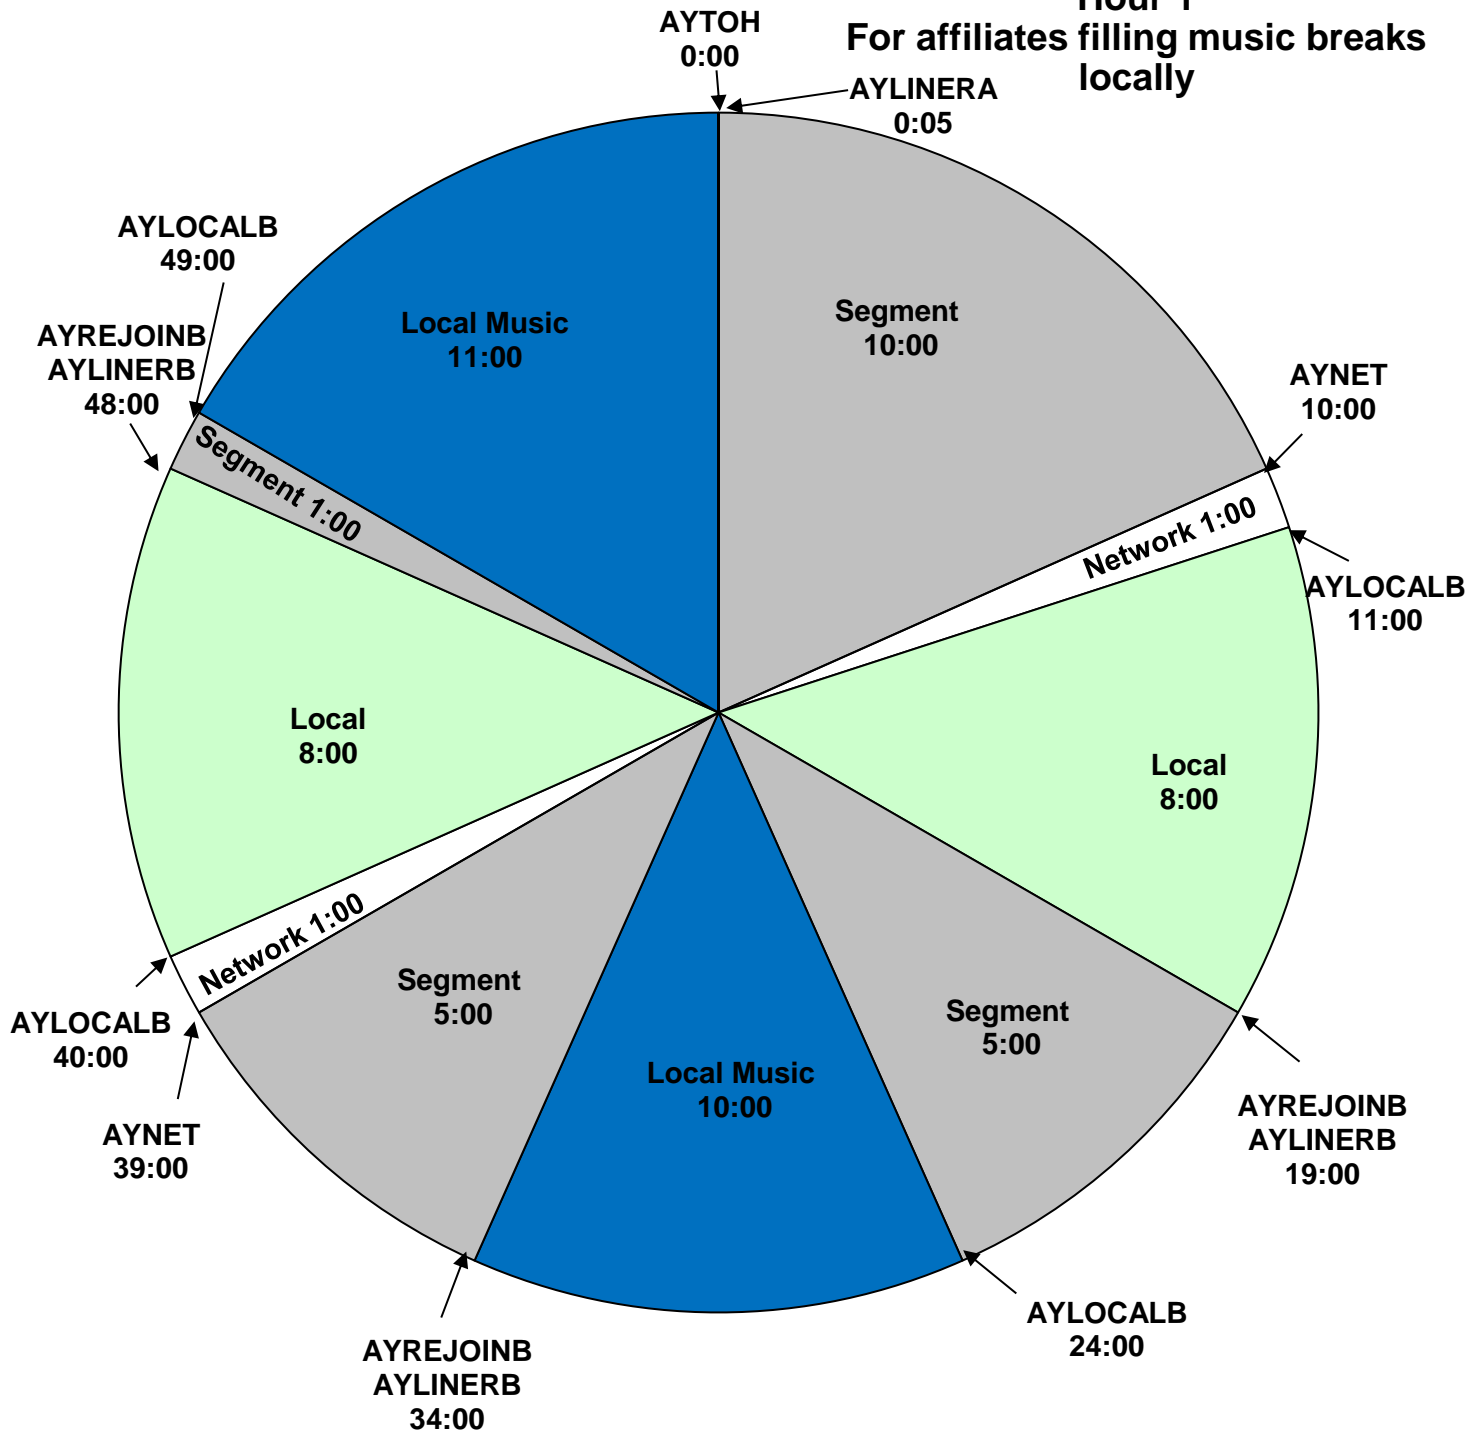

**Way Up with Angela Yee**  
**PID NAME AYee**  
**Effective February 13th 2023**

Premiere XDS PRO4-P Satellite  
Weekdays: 7 AM - 11 AM Pacific  
Hour 1

For affiliates filling music breaks locally

For Technical Assistance call:  
Premiere Network Operations Center: 800-276-4431  
Technical Info: <http://engineering.premiereradio.com/>

All breaks float  
AYTOH - :05 dry ID (does not fire at top of Hour 3)  
AYREJOINB - Rejoin Program  
AYLOCALB - Local Break  
AYLINERA - :10 produced liner  
AYLINERB - :05 produced station stab  
AYLINERC - :15 dry liner  
AYEOS - End of show