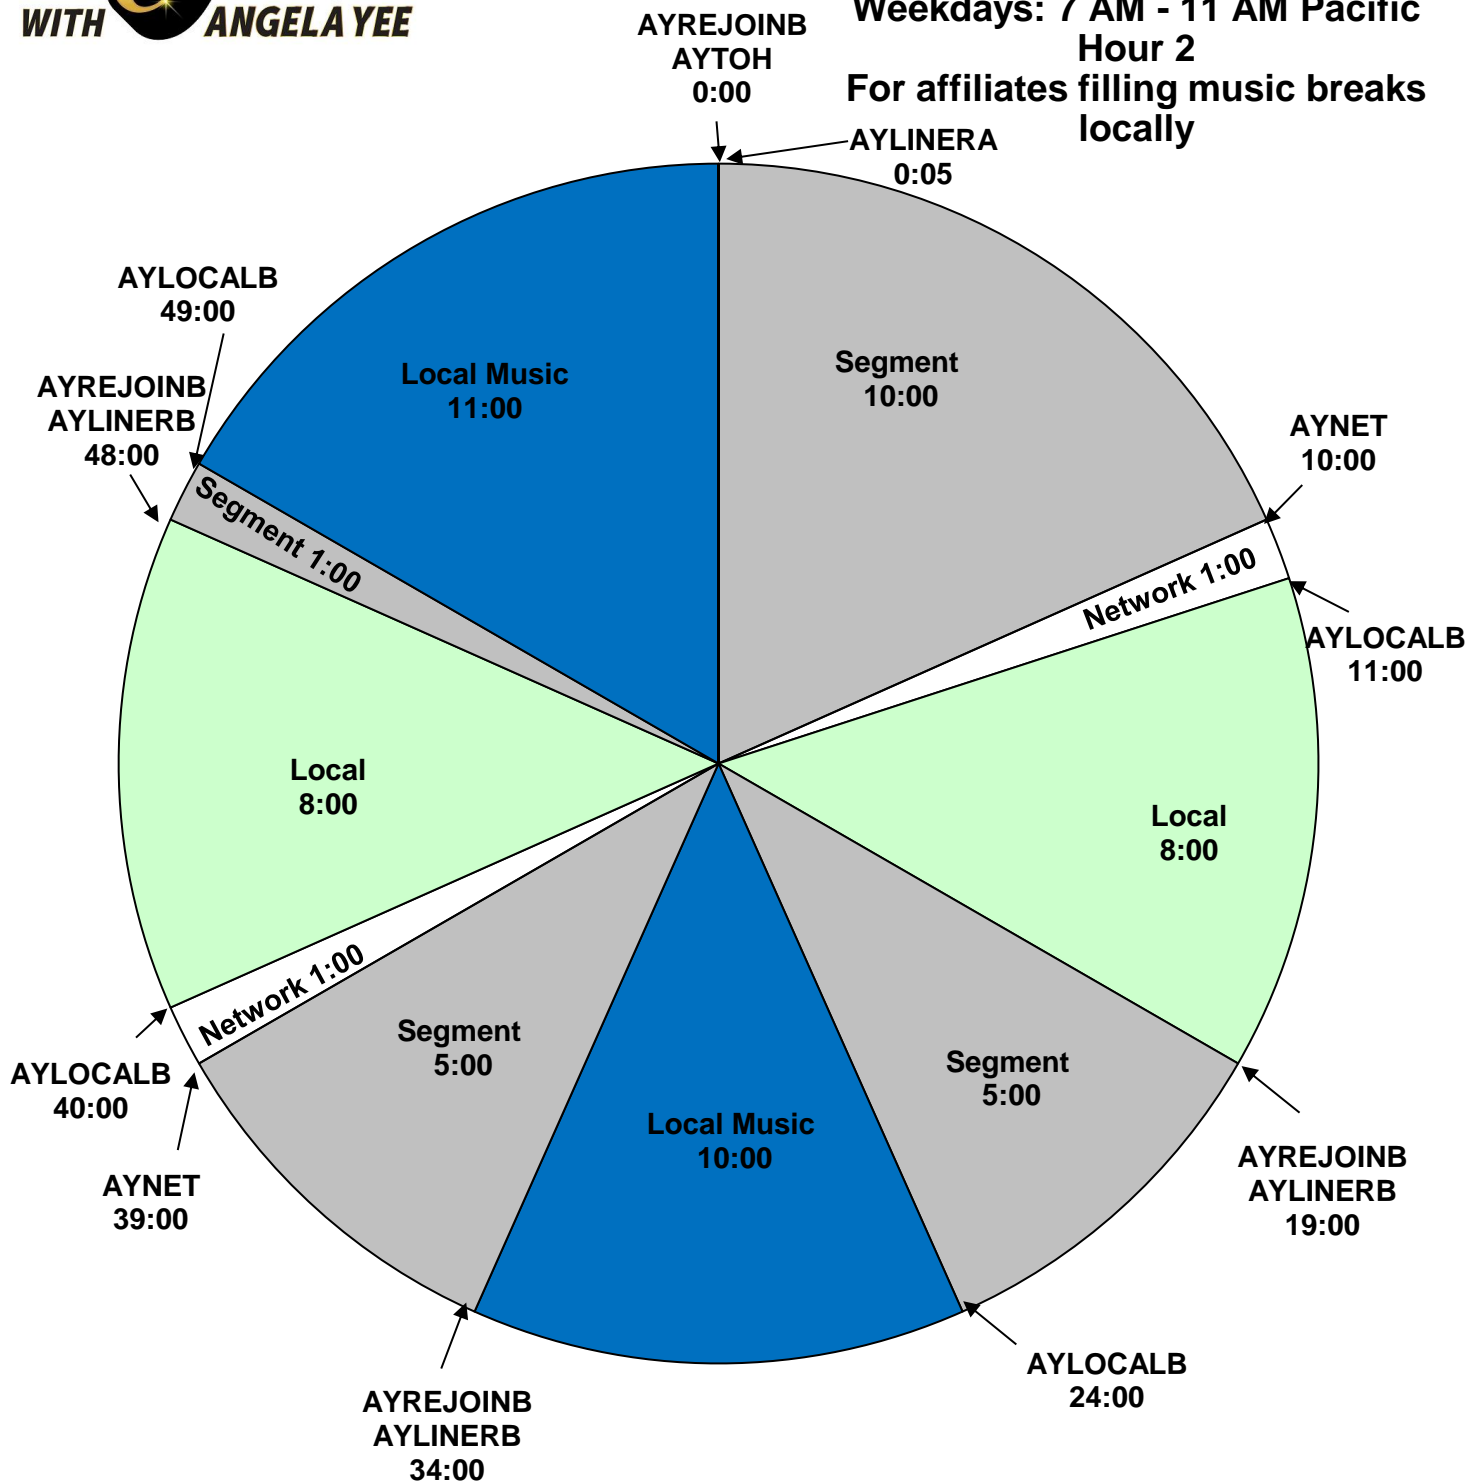

Way Up with Angela Yee
PID NAME AYee
Effective February 13th 2023
 Premiere XDS PRO4-P Satellite
 Weekdays: 7 AM - 11 AM Pacific
 Hour 2
 For affiliates filling music breaks locally

For Technical Assistance call:
 Premiere Network Operations Center: 800-276-4431
 Technical Info: <http://engineering.premiereradio.com/>

All breaks float
 AYTOH - :05 dry ID (does not fire at top of Hour 3)
 AYREJOINB - Rejoin Program
 AYLOCALB - Local Break
 AYLINERA - :10 produced liner
 AYLINERB - :05 produced station stab
 AYLINERC - :15 dry liner
 AYEOS - End of show