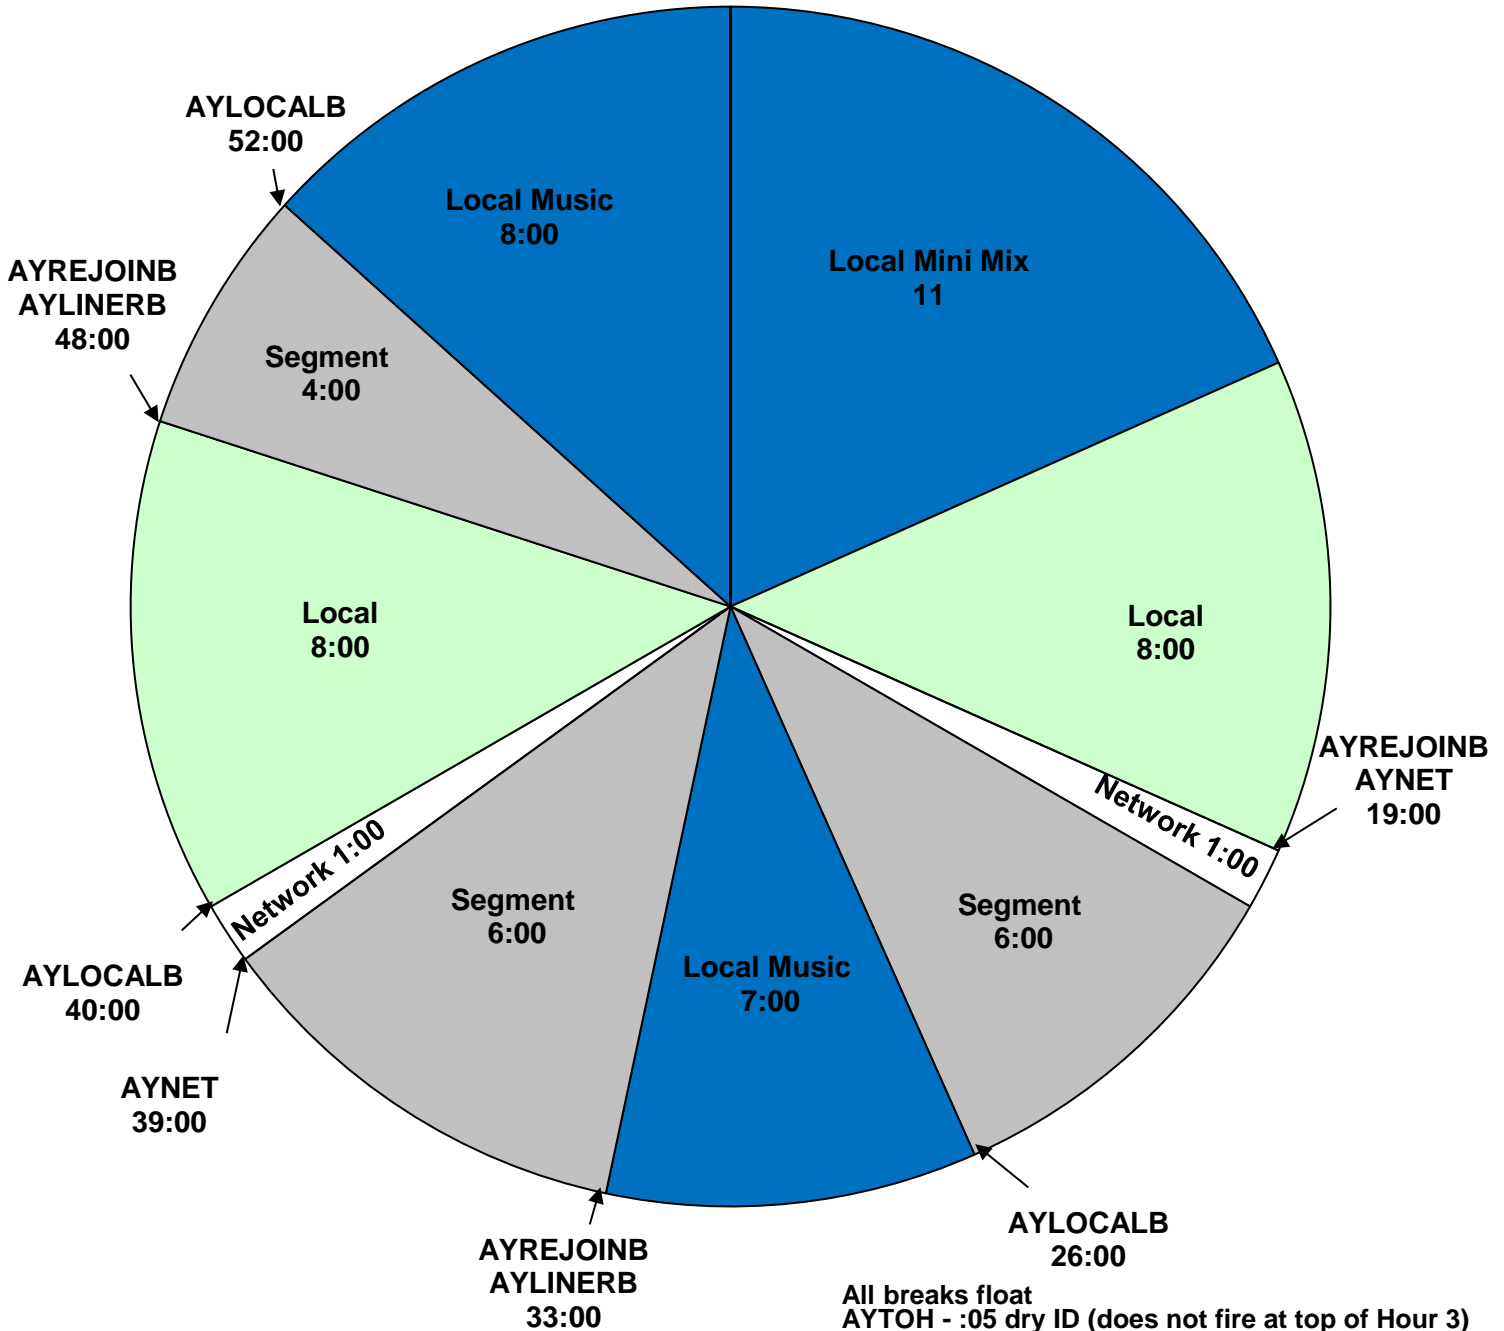

**Way Up with Angela Yee**  
**PID NAME AYee**  
**Effective February 13th 2023**  
 Premiere XDS PRO4-P Satellite  
 Weekdays: 7 AM - 11 AM Pacific  
 Hour 3  
 For affiliates filling music breaks locally

For Technical Assistance call:  
 Premiere Network Operations Center: 800-276-4431  
 Technical Info: <http://engineering.premiereradio.com/>

All breaks float  
 AYTOH - :05 dry ID (does not fire at top of Hour 3)  
 AYREJOINB - Rejoin Program  
 AYLOCALB - Local Break  
 AYLINERA - :10 produced liner  
 AYLINERB - :05 produced station stab  
 AYLINERC - :15 dry liner  
 AYEOS - End of show