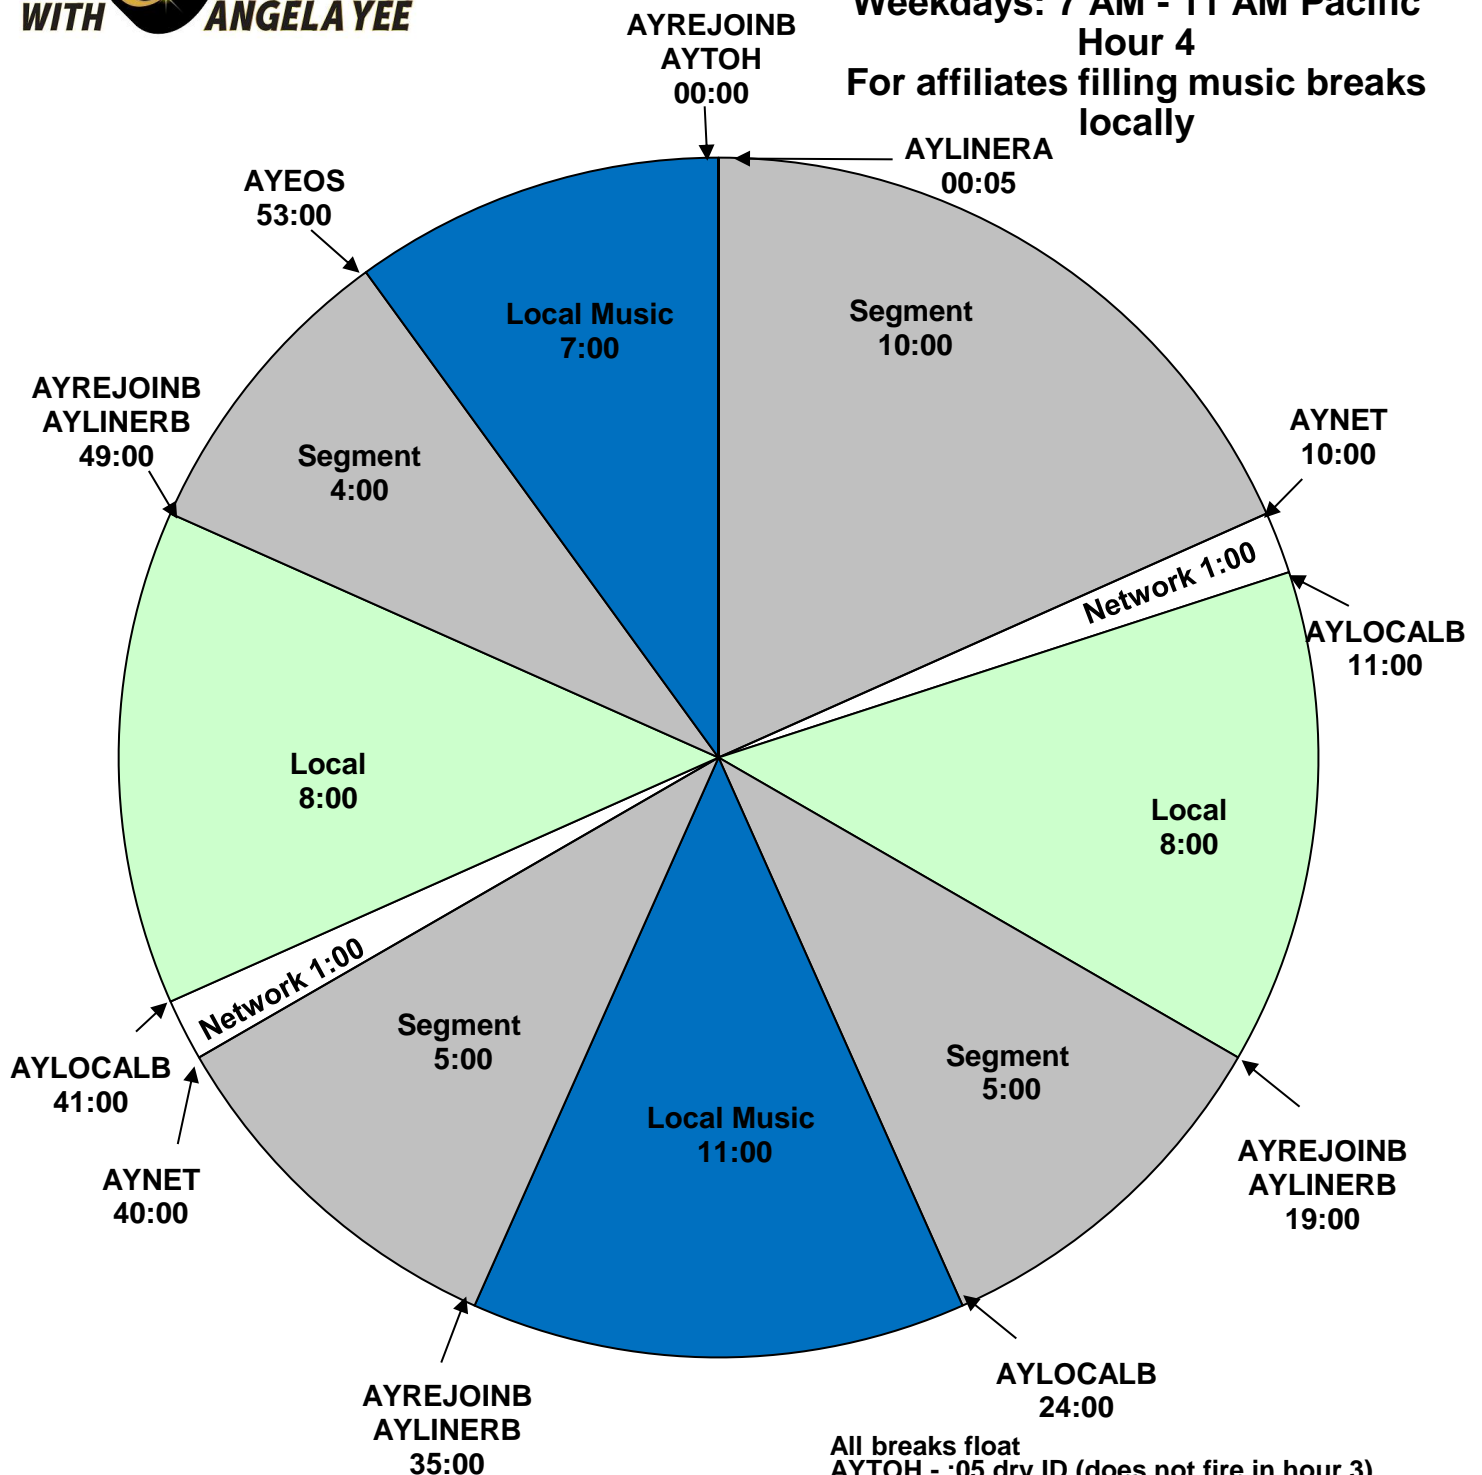

**Way Up with Angela Yee**  
**PID NAME AYee**  
**Effective February 13th 2023**  
**Premiere XDS PRO4-P Satellite**  
**Weekdays: 7 AM - 11 AM Pacific**  
**Hour 4**  
**For affiliates filling music breaks locally**

For Technical Assistance call:  
 Premiere Network Operations Center: 800-276-4431  
 Technical Info: <http://engineering.premiereradio.com/>

All breaks float  
 AYTOH - :05 dry ID (does not fire in hour 3)  
 AYREJOINB - Rejoin Program  
 AYLOCALB - Local Break  
 AYLINERA - :10 produced liner  
 AYLINERB - :05 produced station stab  
 AYLINERC - :15 dry liner  
 AYEOS - End of show