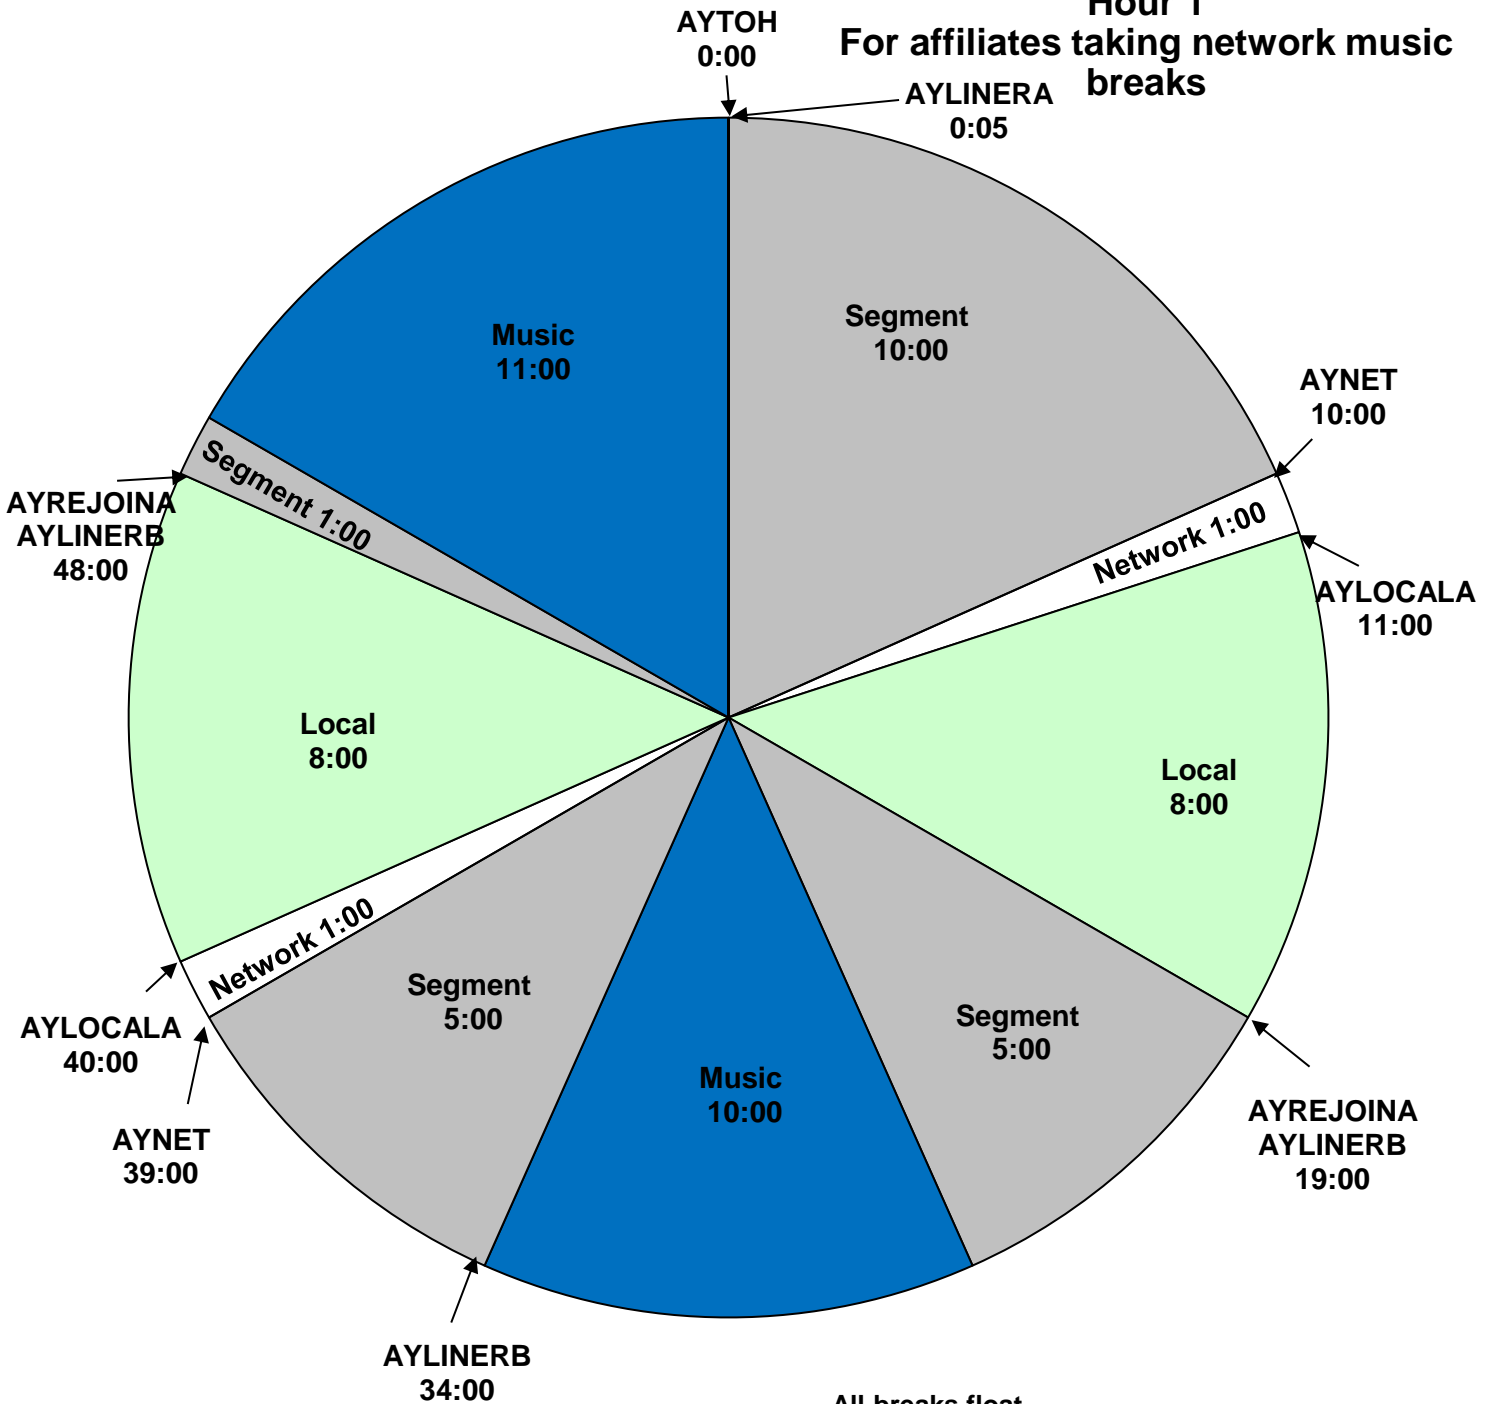

Way Up with Angela Yee
PID NAME AYee
Effective February 13th 2023
Premiere XDS PRO4-P Satellite
Weekdays: 7 AM - 11 AM Pacific
Hour 1

For affiliates taking network music breaks

All breaks float
 AYTCH - :05 dry ID
 AYREJOINA - Rejoin Program from Commercial Break
 AYLOCALA - Local Commercial Break
 AYLINERA - :10 produced liner
 AYLINERB - :05 produced station stab
 AYLINERC - :15 dry liner
 AYEOS - End of show