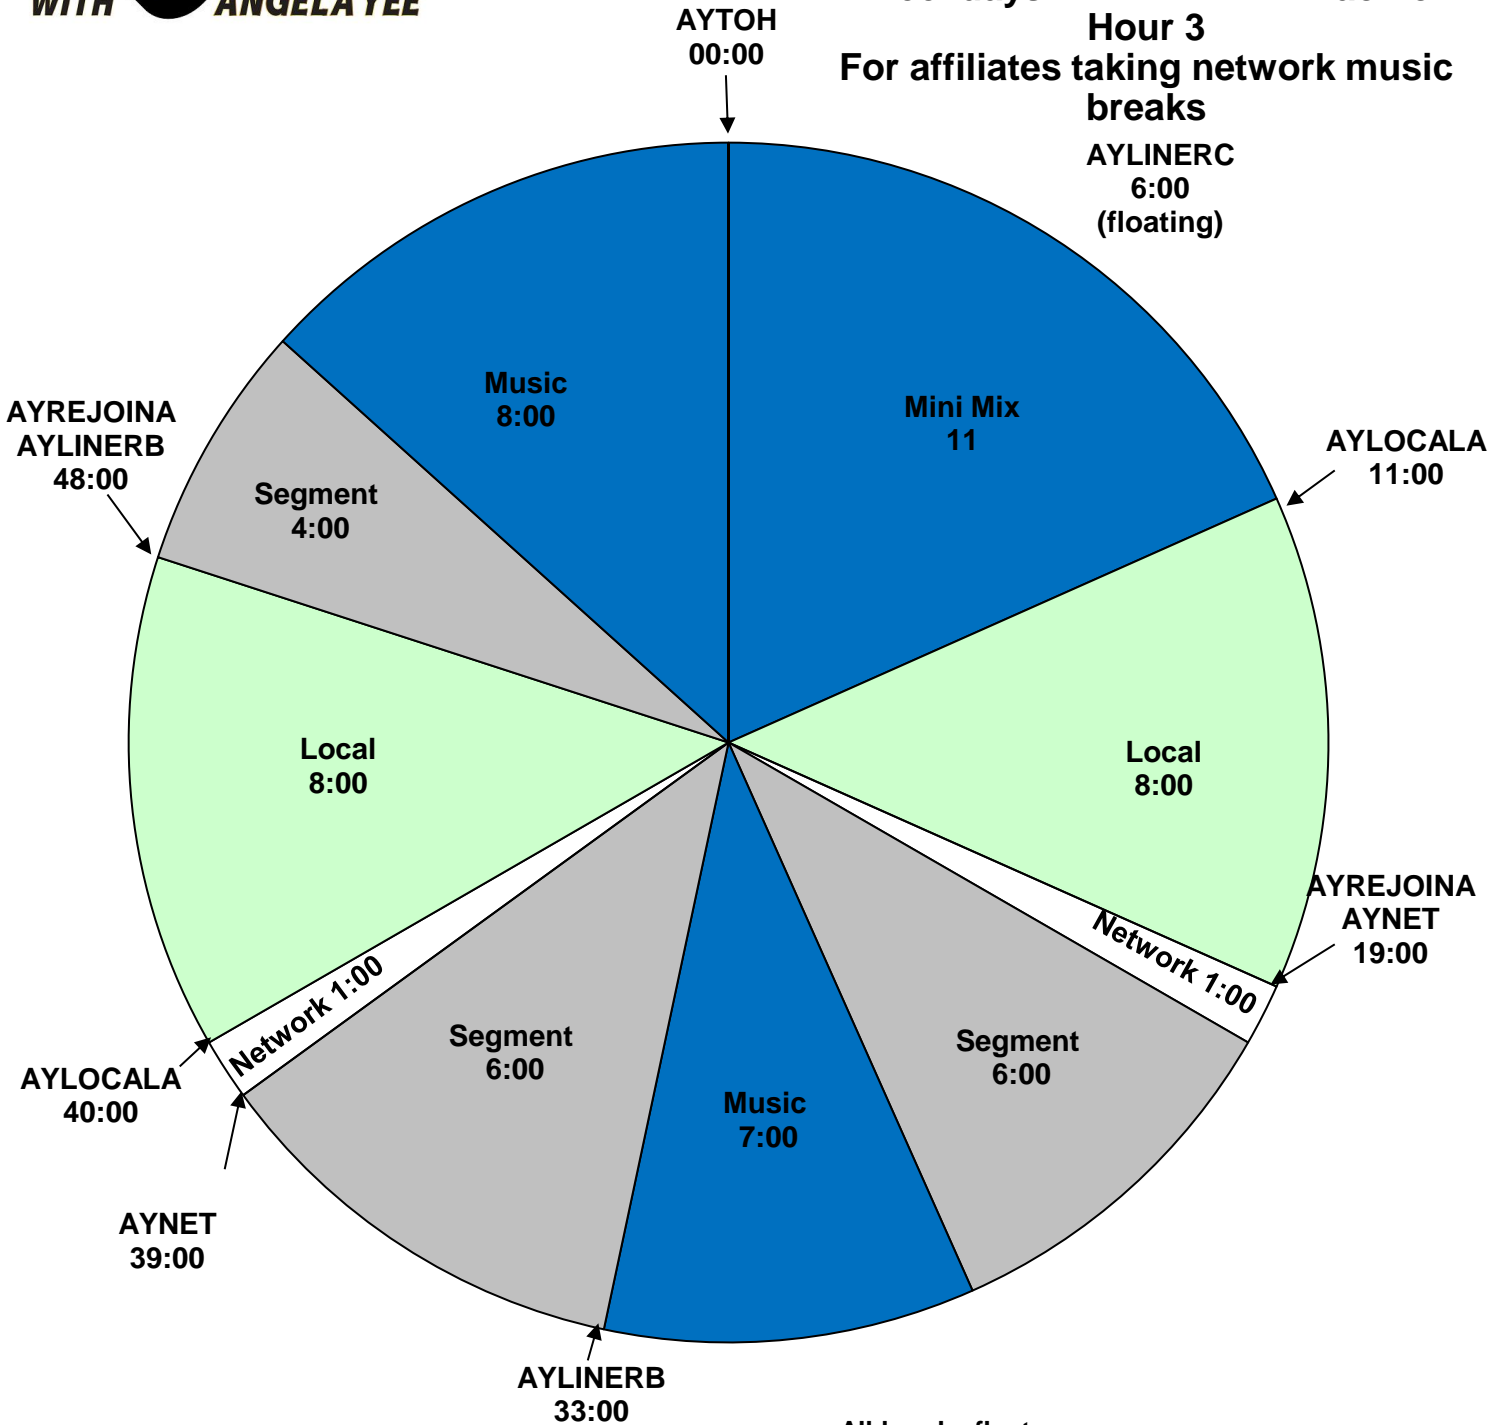

Way Up with Angela Yee
PID NAME AYee
Effective February 13th 2023

Premiere XDS PRO4-P Satellite
Weekdays: 7 AM - 11 AM Pacific
Hour 3

For affiliates taking network music breaks

AYLINERC
6:00
(floating)

All breaks float
 AYTOH - :05 dry ID
 AYREJOINA - Rejoin Program from Commercial Break
 AYLOCALA - Local Commercial Break
 AYLINERA - :10 produced liner
 AYLINERB - :05 produced station stab
 AYLINERC - :15 dry liner
 AYEOS - End of show