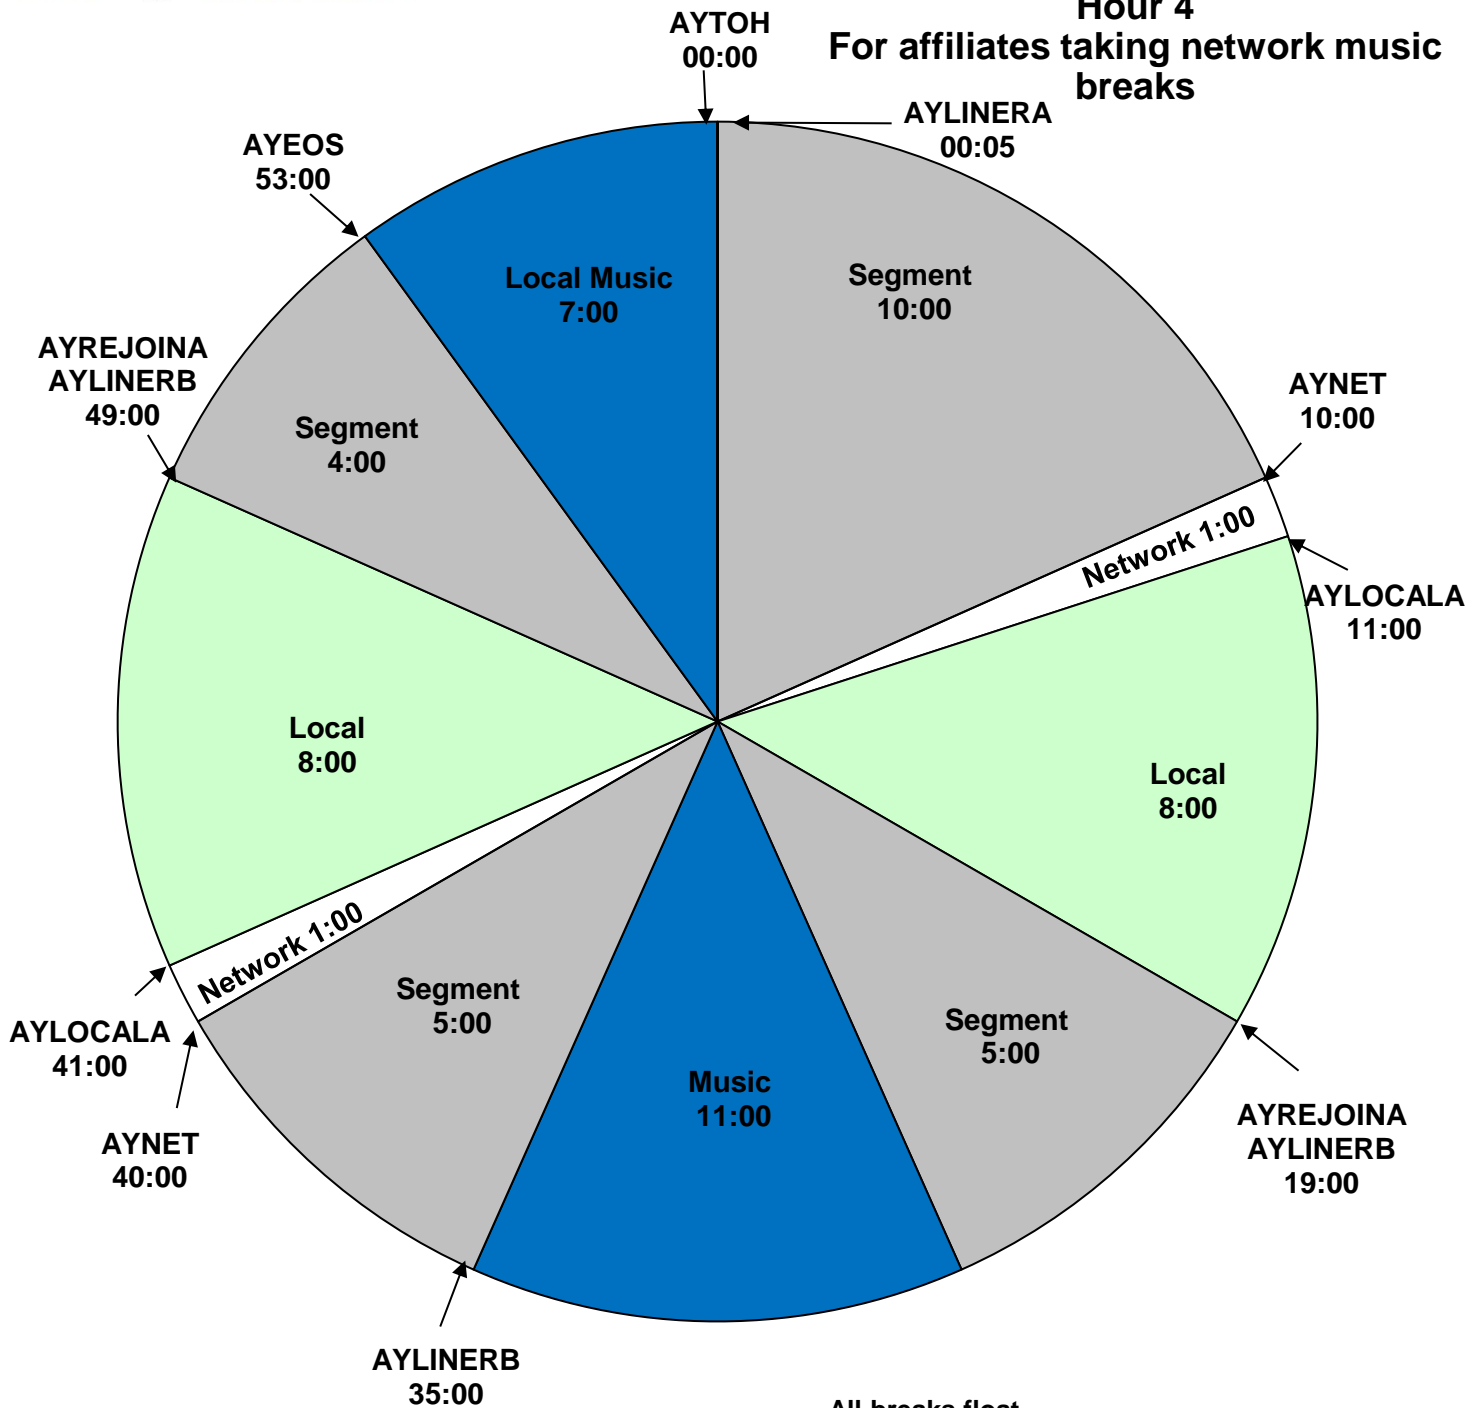

Way Up with Angela Yee

PID NAME AYee

Effective February 13th 2023

Premiere XDS PRO4-P Satellite

Weekdays: 7 AM - 11 AM Pacific

Hour 4

For affiliates taking network music breaks

For Technical Assistance call:
Premiere Network Operations Center: 800-276-4431
Technical Info: <http://engineering.premiereradio.com/>

All breaks float
AYTOH - :05 dry ID
AYREJOINA - Rejoin Program from Commercial Break
AYLOCALA - Local Commercial Break
AYLINERA - :10 produced liner
AYLINERB - :05 produced station stab
AYLINERC - :15 dry liner
AYEOS - End of show