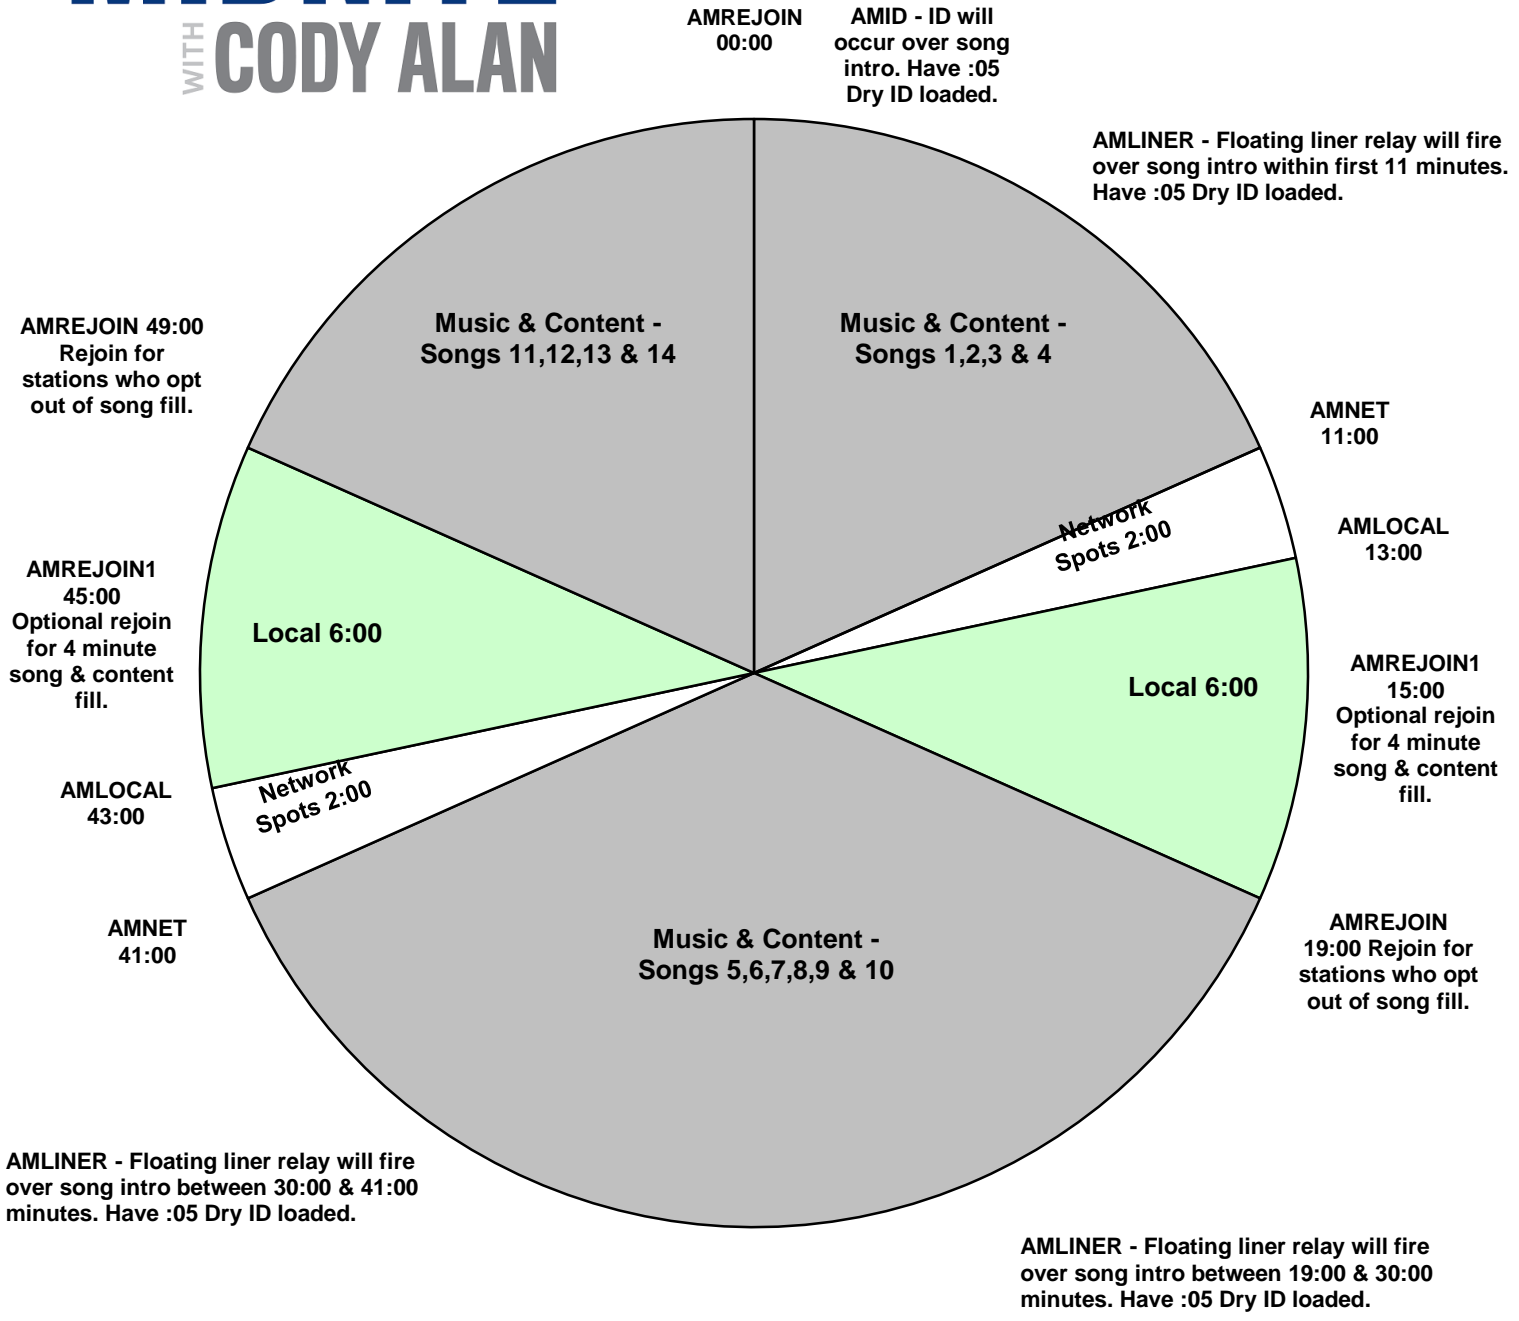

# AFTER MIDNITE

WITH CODY ALAN

**CMT AFTER MIDNITE PROGRAM CLOCK**  
 Effective February 4th, 2014  
 Premiere XDS PRO4-P Satellite  
 Feeds 8 PM to 2 AM Eastern  
 (5 PM to 11 PM Pacific)

For Technical Assistance Call  
 Premiere Network Operations Center: (800) 276-4431  
 Technical Info: <http://engineering.premiereradio.com>

**NOTES:**

- AMLOCAL = Local Break
- AMNET = Network Break
- AMLINER = Liner (5 seconds)
- AMID = Legal ID (5 seconds)
- AMREJOIN1 = Optional rejoin
- AMREJOIN = Rejoin network