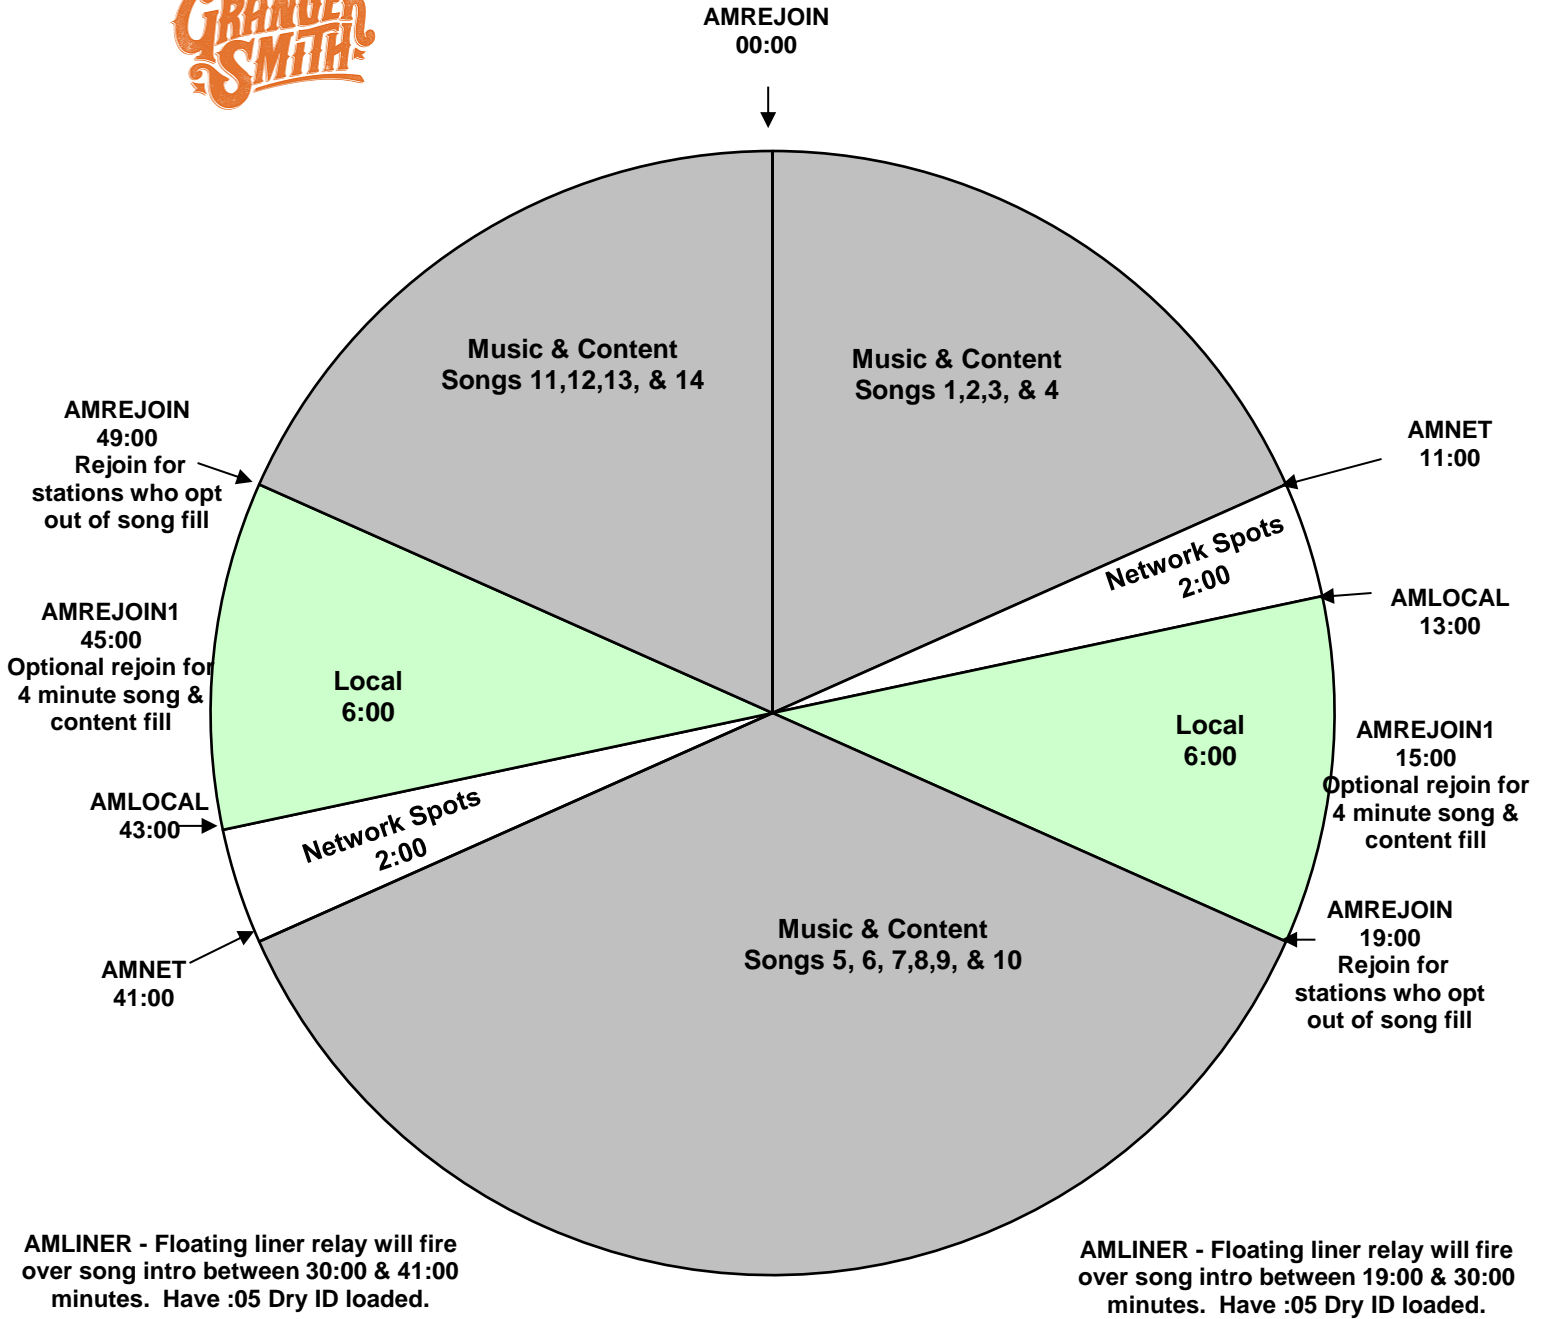

After Midnite with Granger Smith
 Effective January 1st, 2022
 Premiere XDS PRO4-P Satellite
 Feeds 8PM to 2AM Eastern
 (5PM to 11PM Pacific)

For Technical Assistance call:
 Premiere Network Operations Center: 800-276-4431
 Technical Info: www.premiereradio.com/engineering

NOTES:

- AMLOCAL - Local Break
- AMNET - Network Break
- AMLINER - Liner (5 seconds)
- AMID - Legal ID (5 seconds)
- AMREJOIN1 - Optional Rejoin
- AMREJOIN - Rejoin Network