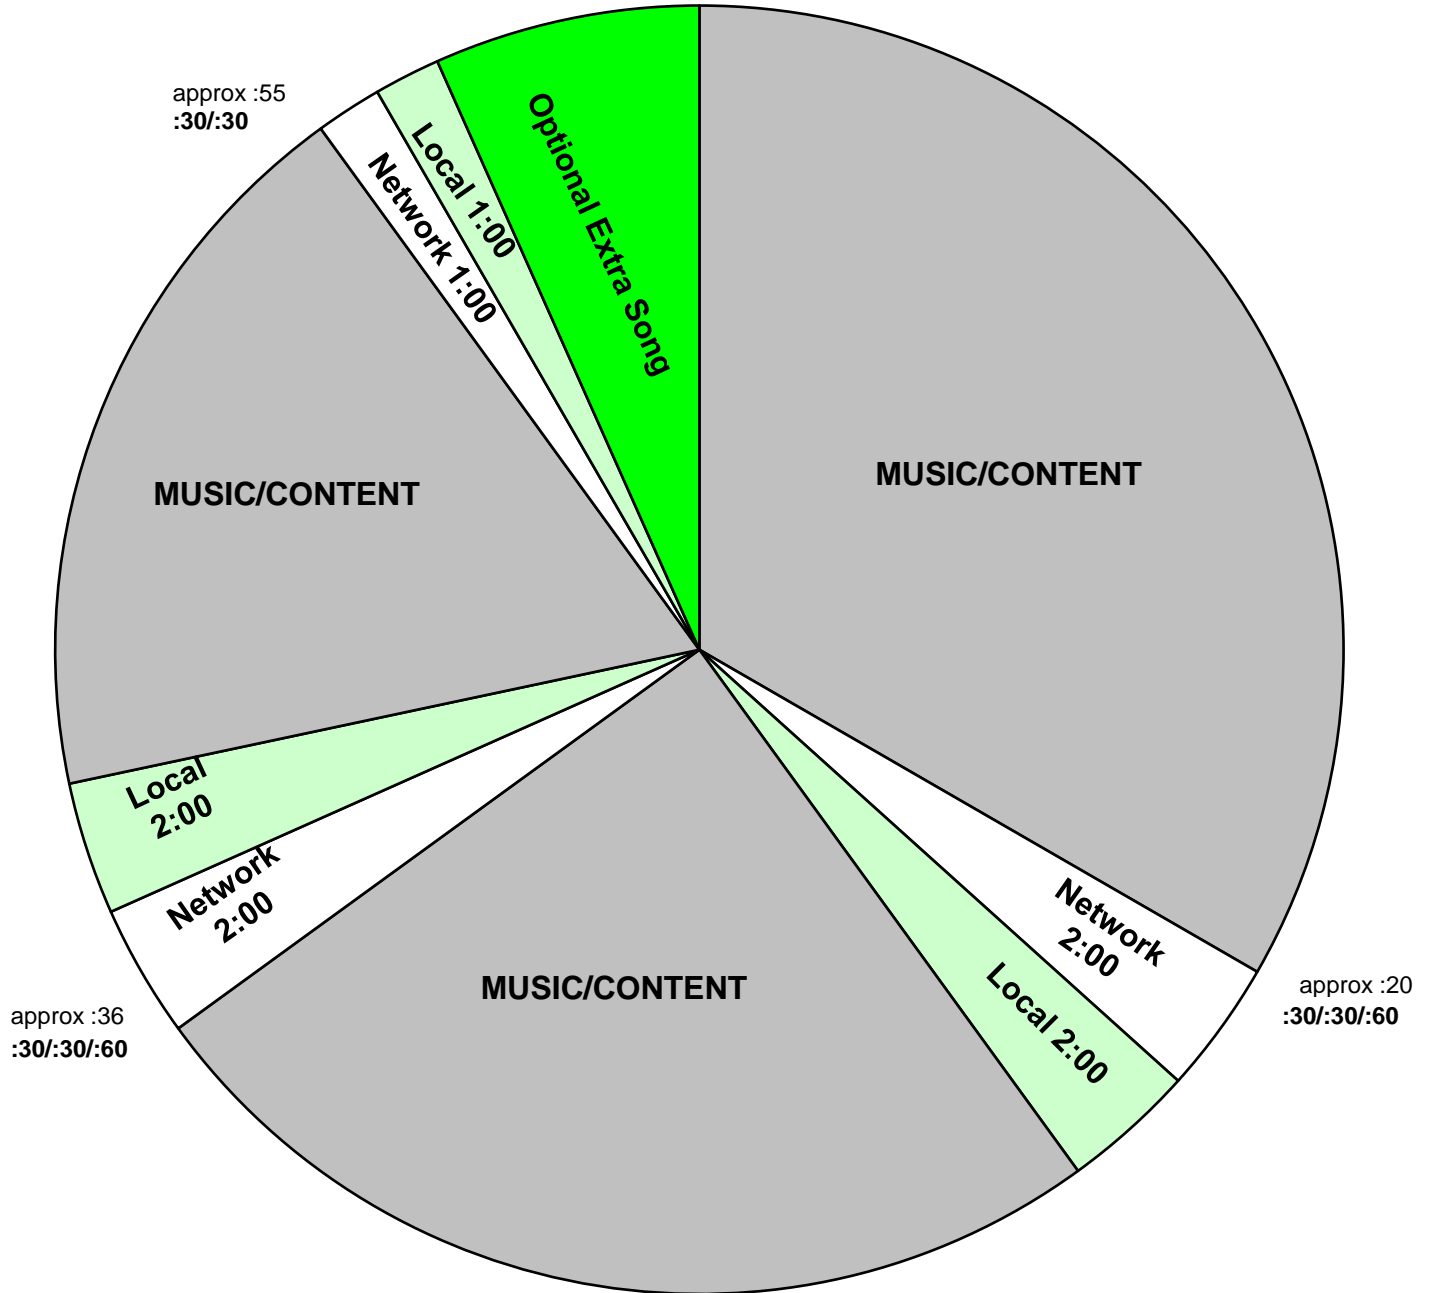

American Top 40 CHR
Effective October 10, 2011
AT40 Hours 1 - 3

For Technical Assistance call:
Premiere Network Operations: 800-276-4431
Technical Info: <http://engineering.premiereradio.com>

*NOTE: The OPTIONAL EXTRA SONG is an extra cut which could be dropped for time or for the airing of local content at the affiliate's discretion. The extra song will NOT be a "numbered" song and will therefore not affect the continuation of the flow of the countdown.