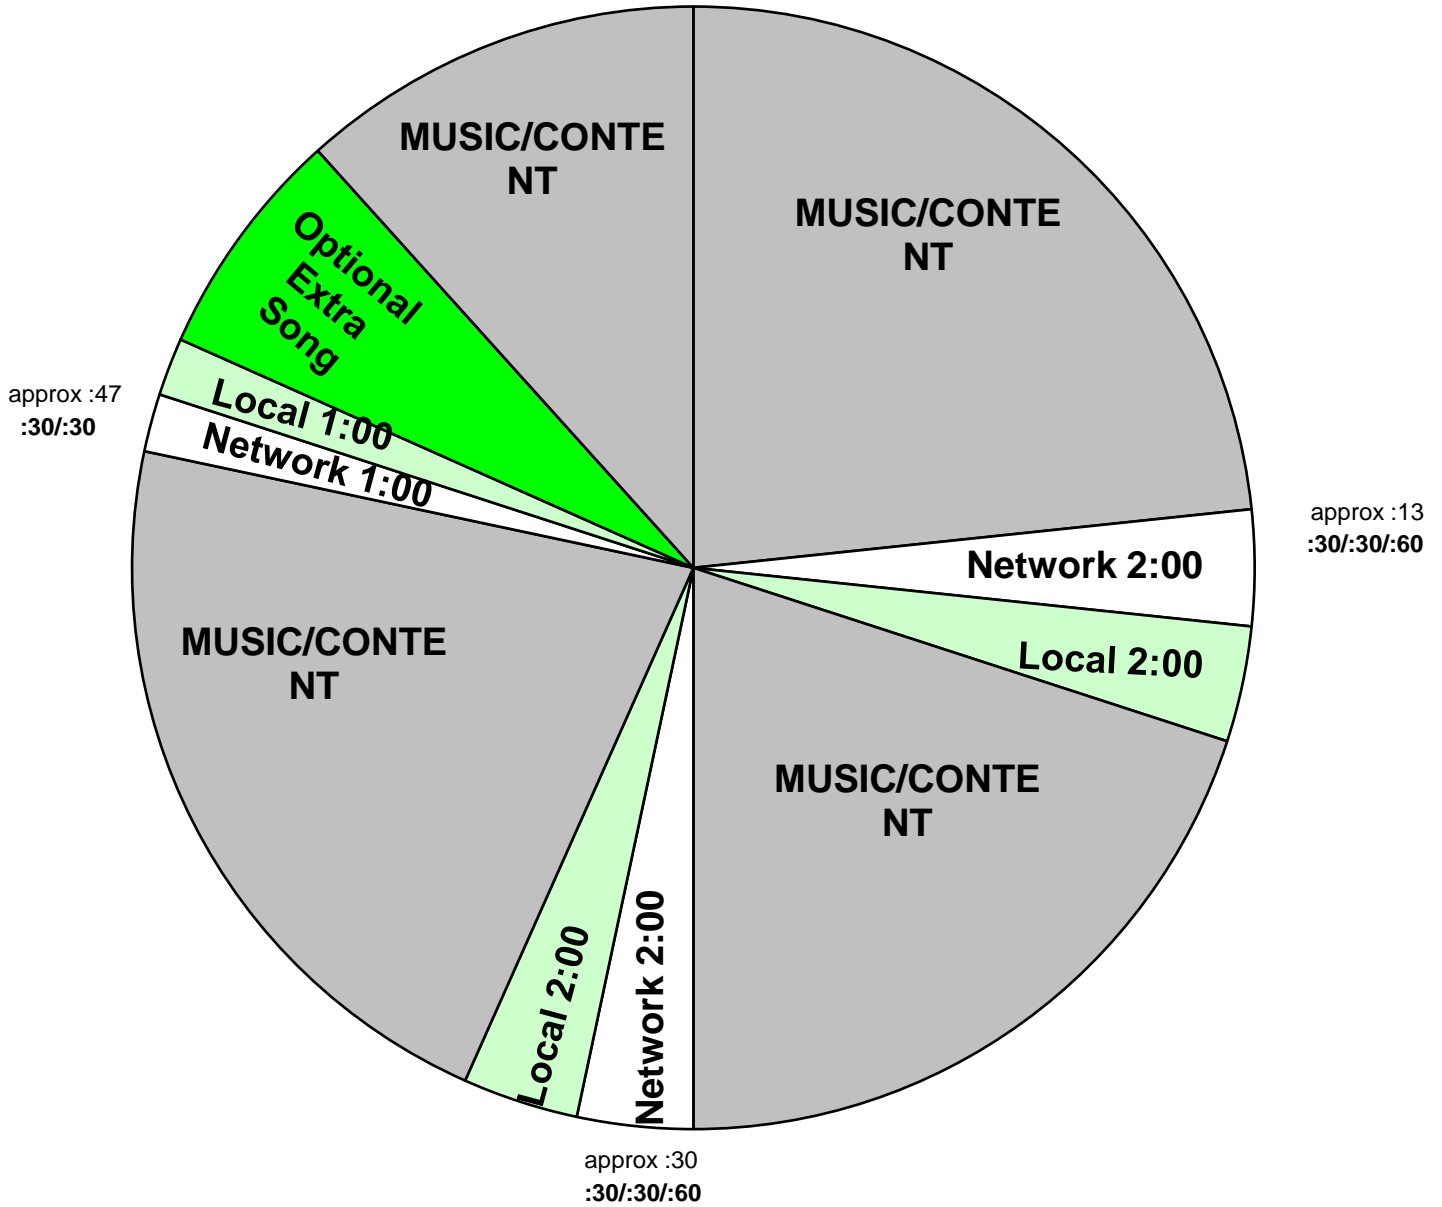

American Top 40 Hot AC
AT40 Hour 4

For Technical Assistance call:
Premiere Network Operations: 800-276-4431
Technical Info: <http://engineering.premiereradio.com>

***NOTE:** The OPTIONAL EXTRA SONG is an extra cut which could be dropped for time or for the airing of local content at the affiliate's discretion. The extra song will NOT be a "numbered" song and will therefore not affect the continuation of the flow of the countdown.