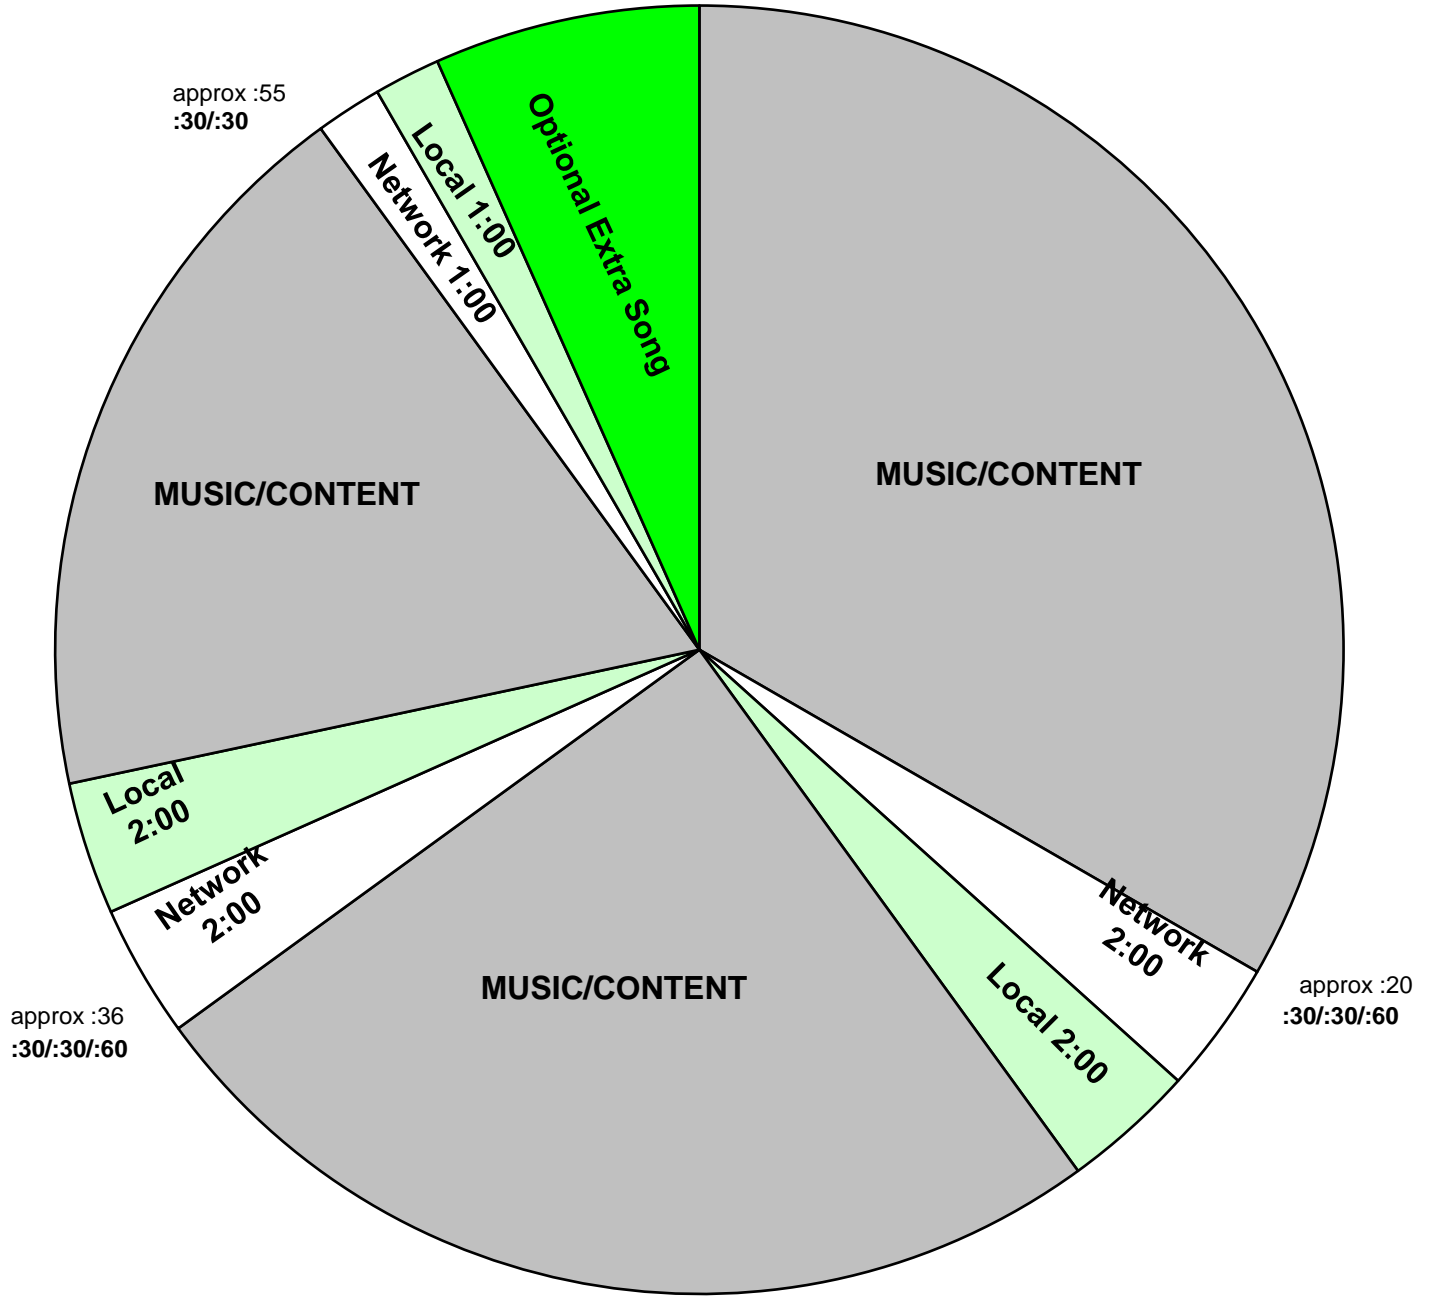

American Top 40 Hot AC
 Effective October 10, 2011
 AT40 Hours 1 - 3

For Technical Assistance call:
 Premiere Network Operations: 800-276-4431
 Technical Info: <http://engineering.premiereradio.com>

***NOTE:** The OPTIONAL EXTRA SONG is an extra cut which could be dropped for time or for the airing of local content at the affiliate's discretion. The extra song will NOT be a "numbered" song and will therefore not affect the continuation of the flow of the countdown.