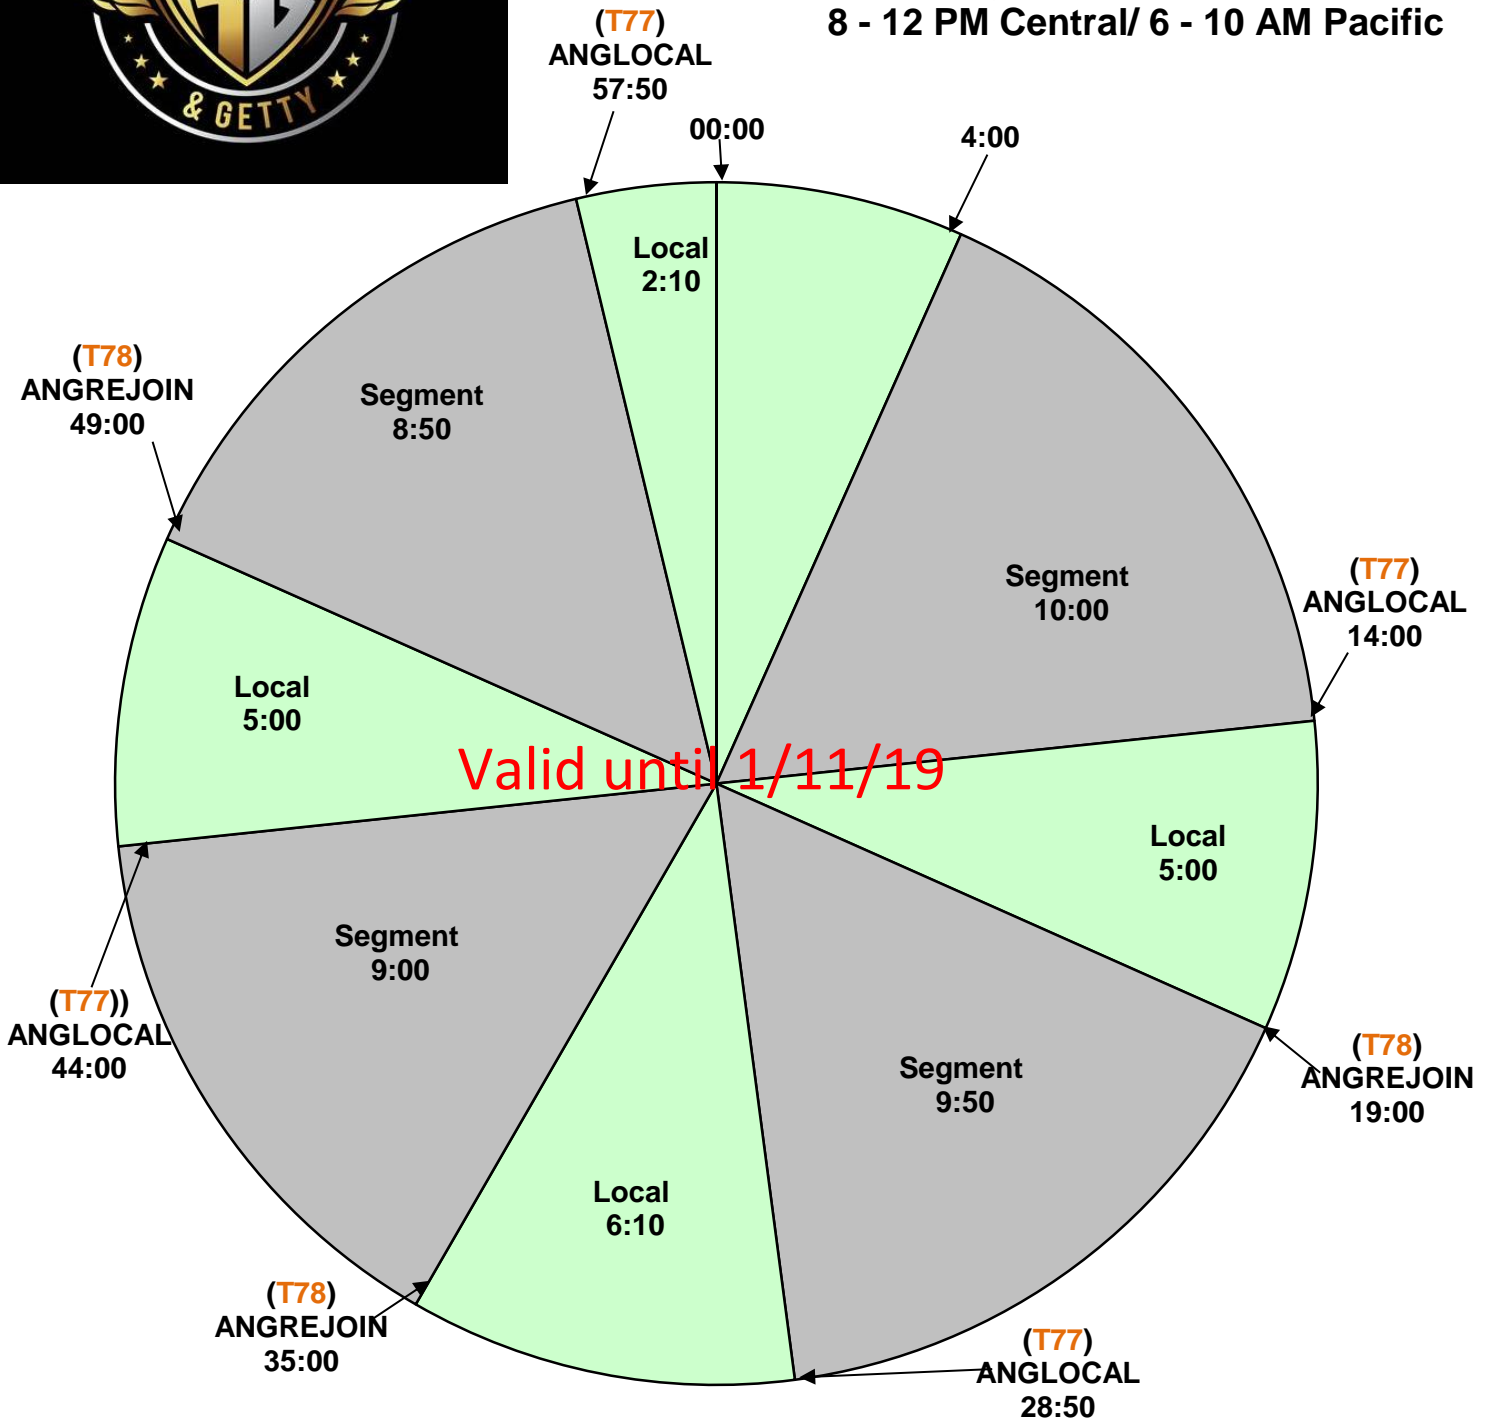

Armstrong & Getty
Valid until January 11th, 2019
 Premiere XDS PRO4-P Satellite
 Weekdays: 9 AM - 1 PM Eastern/
 8 - 12 PM Central/ 6 - 10 AM Pacific

For Technical Assistance call:
 Premiere Network Operations Center: 800-276-4431
 Technical Info: <http://engineering.premiereradio.com/>

T cues (in parentheses) are Westwood One equivalents and will end on Friday, January 11th, 2019

For Premiere feed broadcast clock effective 1/14/19, visit
<http://engineering.premiereradio.com/files/pages/showclocks.html>

Hard outs at 28:50 and 57:50. Other breaks float.