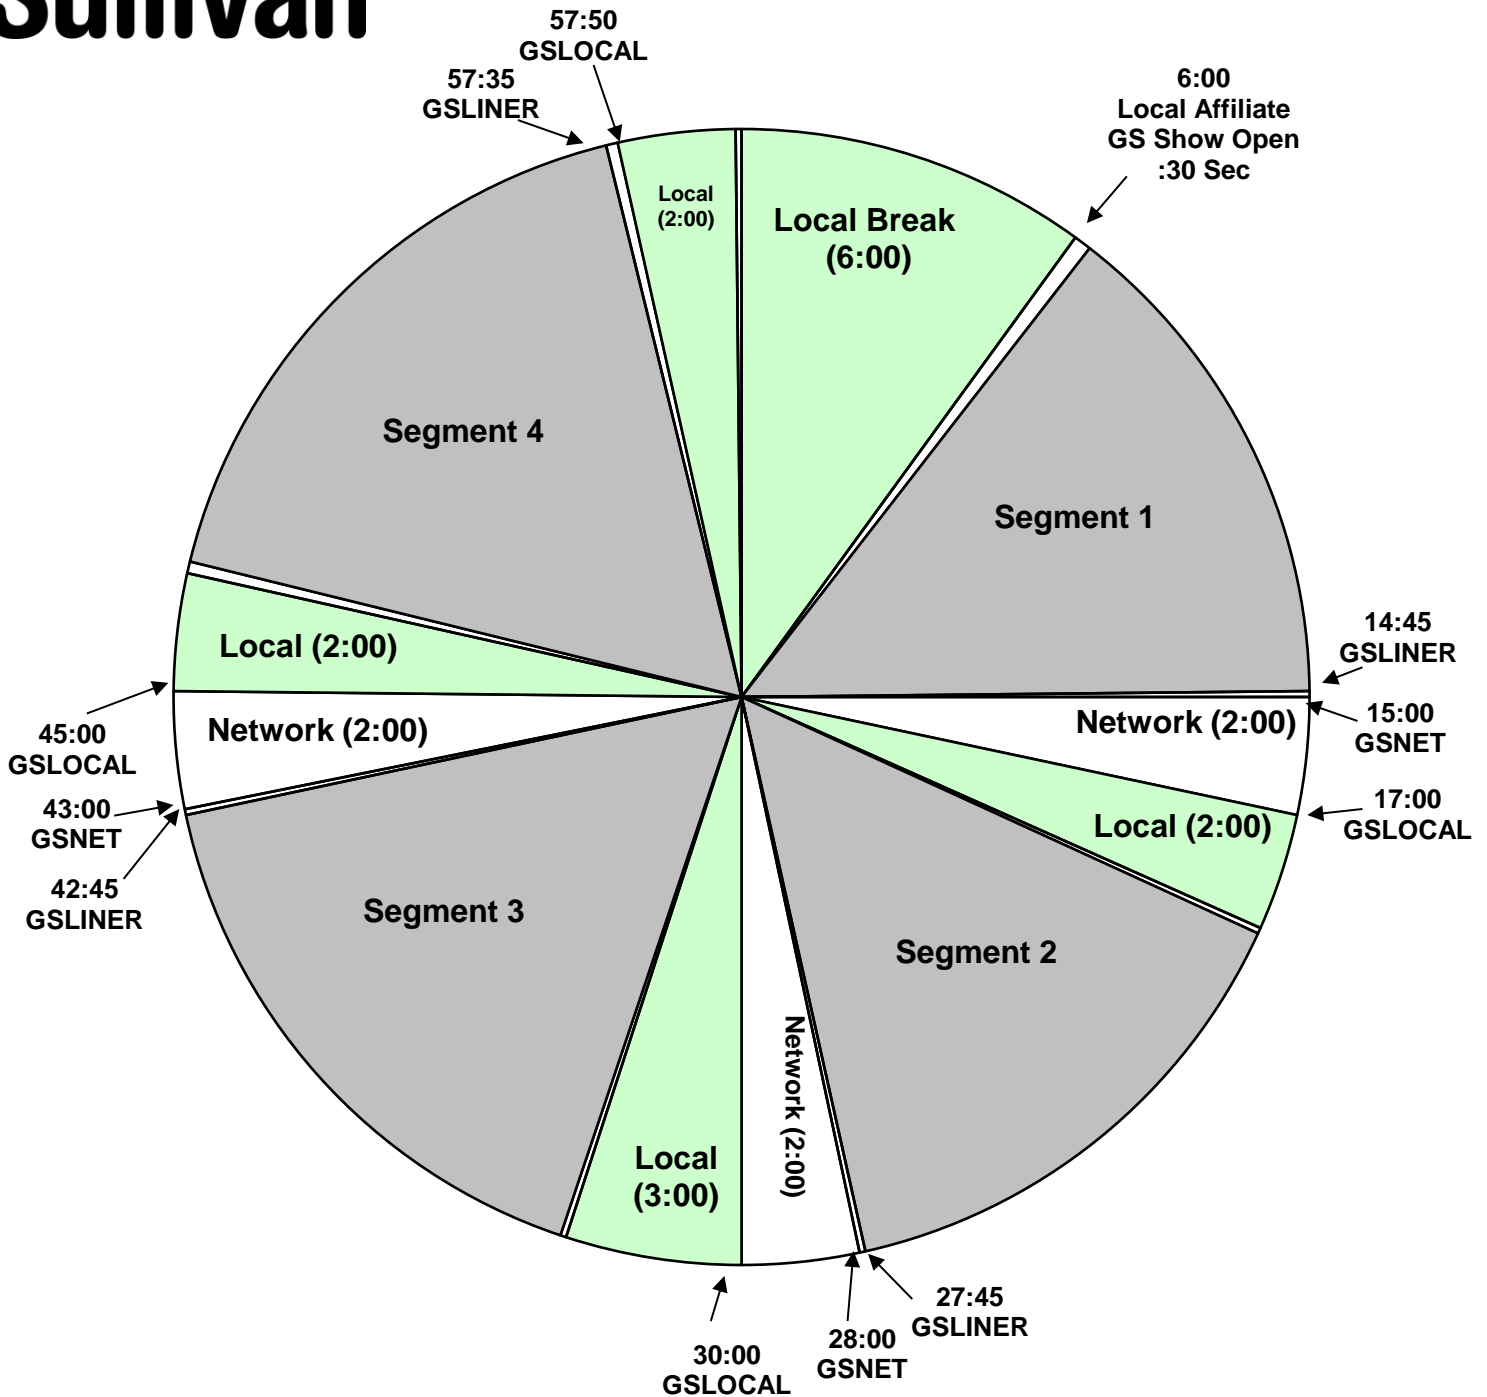

# SATURDAY PROGRAM CLOCK

Premiere XDS PRO4-P Satellite

Effective date, May 6th, 2023

Saturday and Sunday

9 AM to 12 PM Eastern

6 to 9 AM Pacific

Intro :30 sec  
 Bumpers :15 sec  
 Rejoins :10 sec

Each hour opens at 06:00  
 Break 1 floats at 17:00  
 Break 2 HARD OUT at 28:00  
 Break 3 floats at 45:00  
 HARD OUT at 57:50  
 Local avails not filled