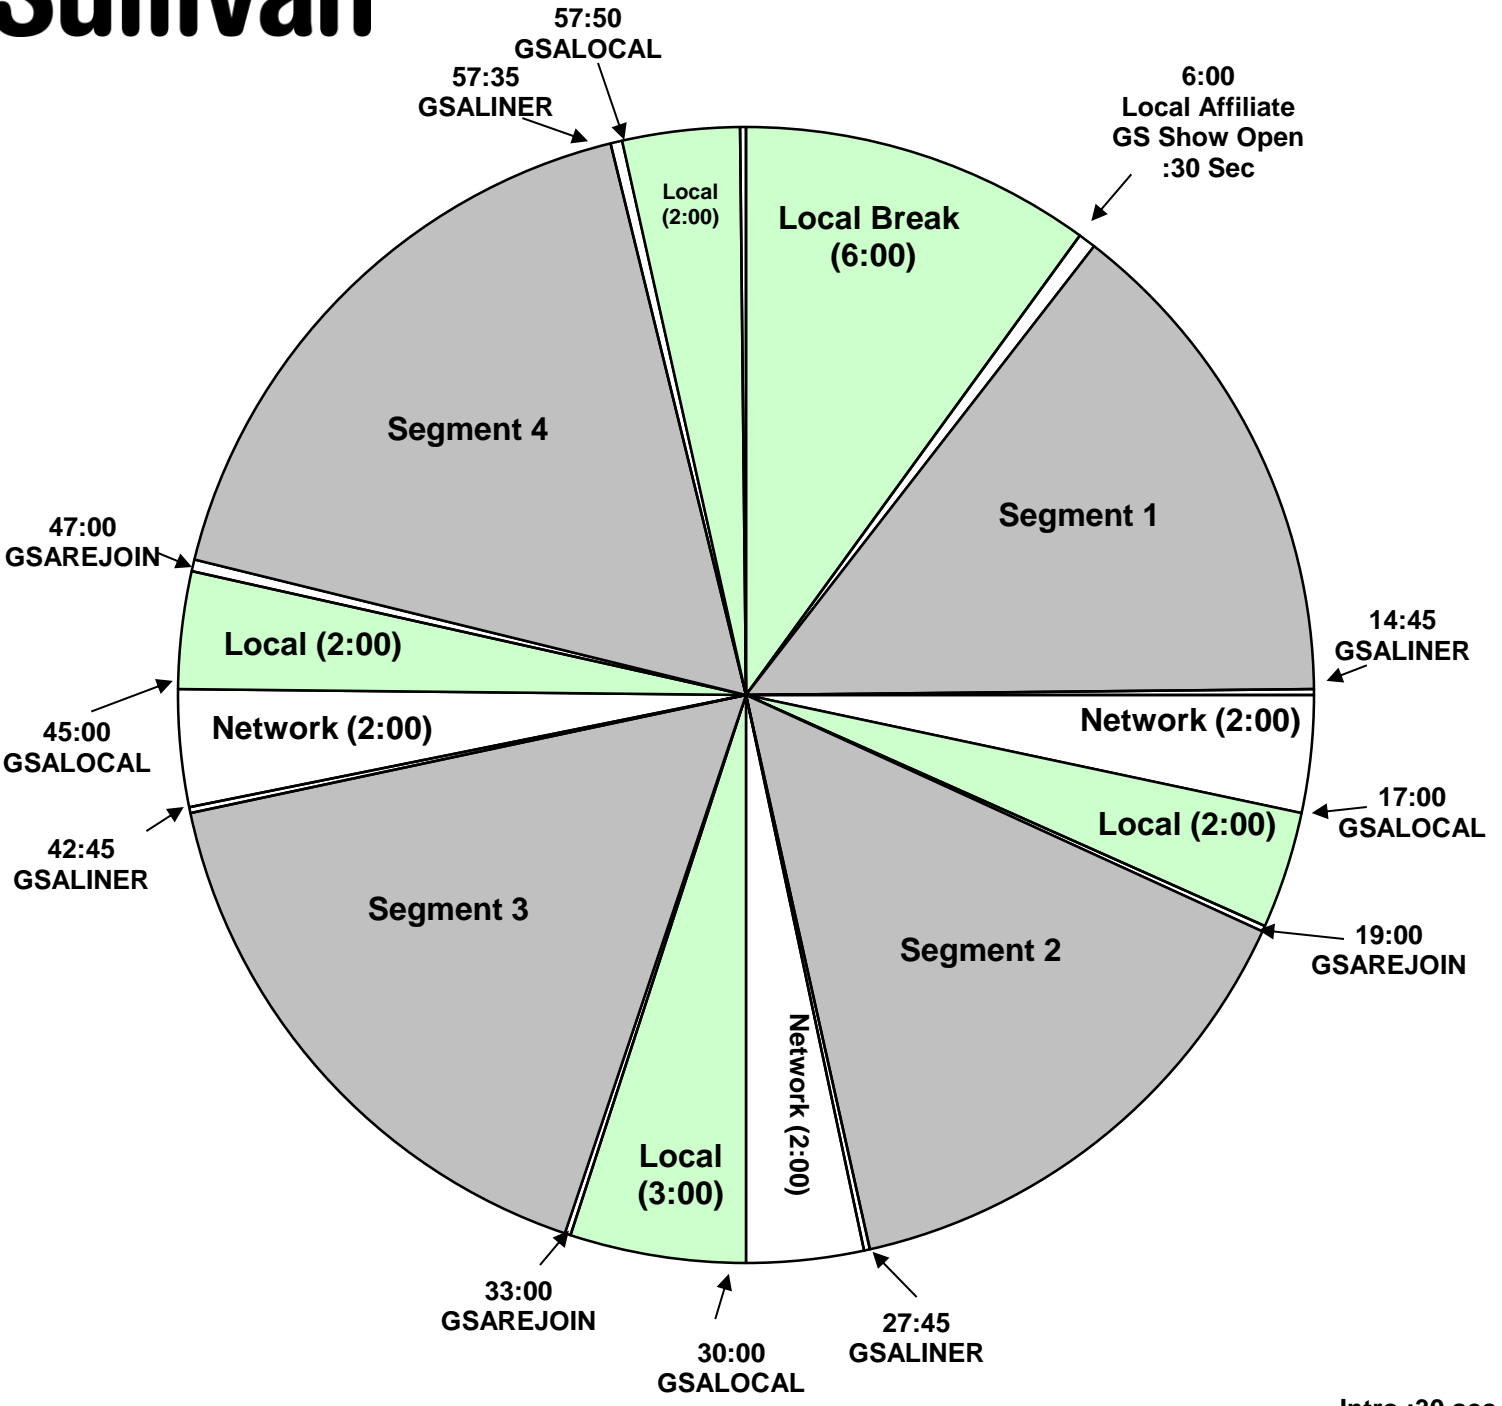

SATURDAY PROGRAM CLOCK
 Premiere XDS PRO4-P Satellite
 Effective date, April 6th, 2019
 Saturday: 9 AM to 12 PM Eastern,
 6 to 9 AM Pacific time

Intro :30 sec
 Bumpers :15 sec
 Rejoins :10 sec

Each hour opens at 06:00
 Break 1 floats at 17:00
 Break 2 HARD OUT at 28:00
 Break 3 floats at 45:00
 HARD OUT at 57:50
 Local avails not filled