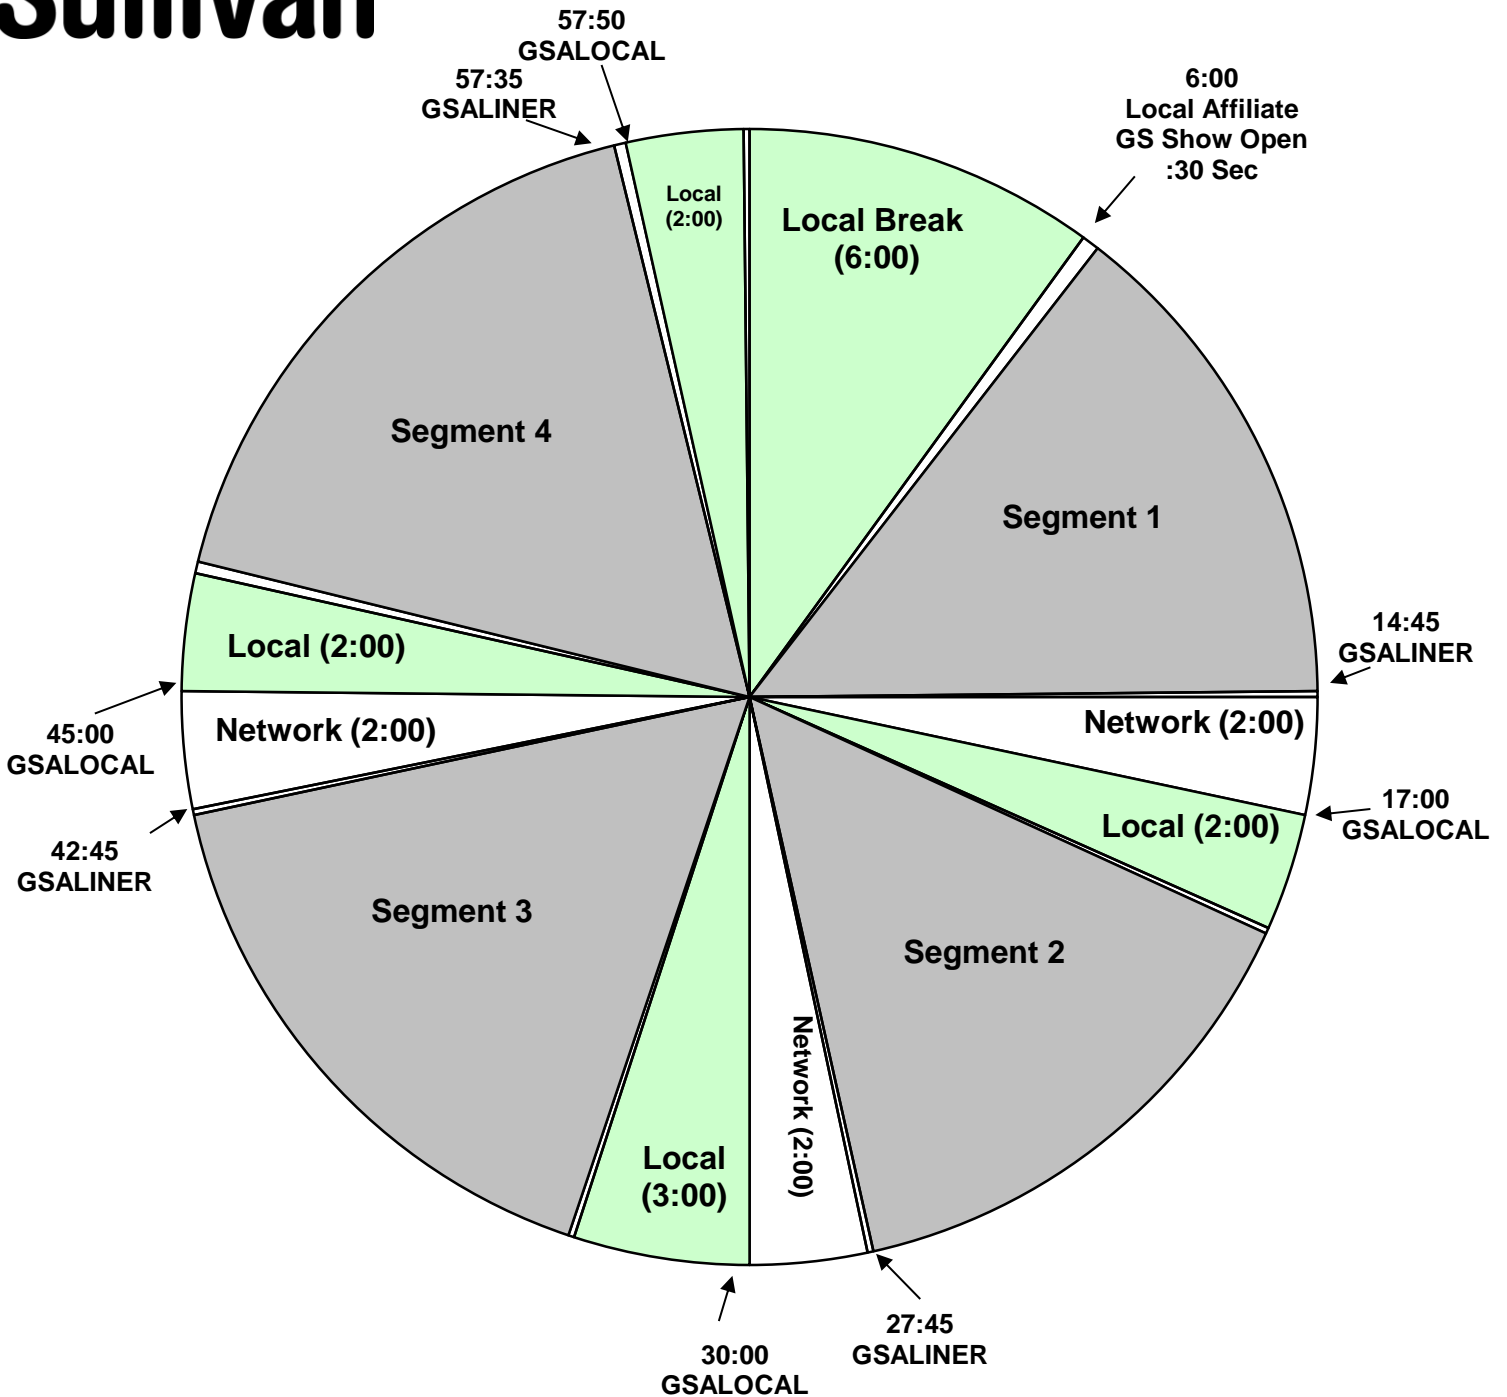

SATURDAY PROGRAM CLOCK

Premiere XDS PRO4-P Satellite

Effective date, April 6th, 2019

Saturday: 9 AM to 12 PM Eastern,
6 to 9 AM Pacific time

For Technical Assistance call:
Premiere Network Operations Center: 800-276-4431
Technical Info: <http://engineering.premiereradio.com>

Intro :30 sec
Bumpers :15 sec
Rejoins :10 sec

Each hour opens at 06:00
Break 1 floats at 17:00
Break 2 HARD OUT at 28:00
Break 3 floats at 45:00
HARD OUT at 57:50
Local avails not filled