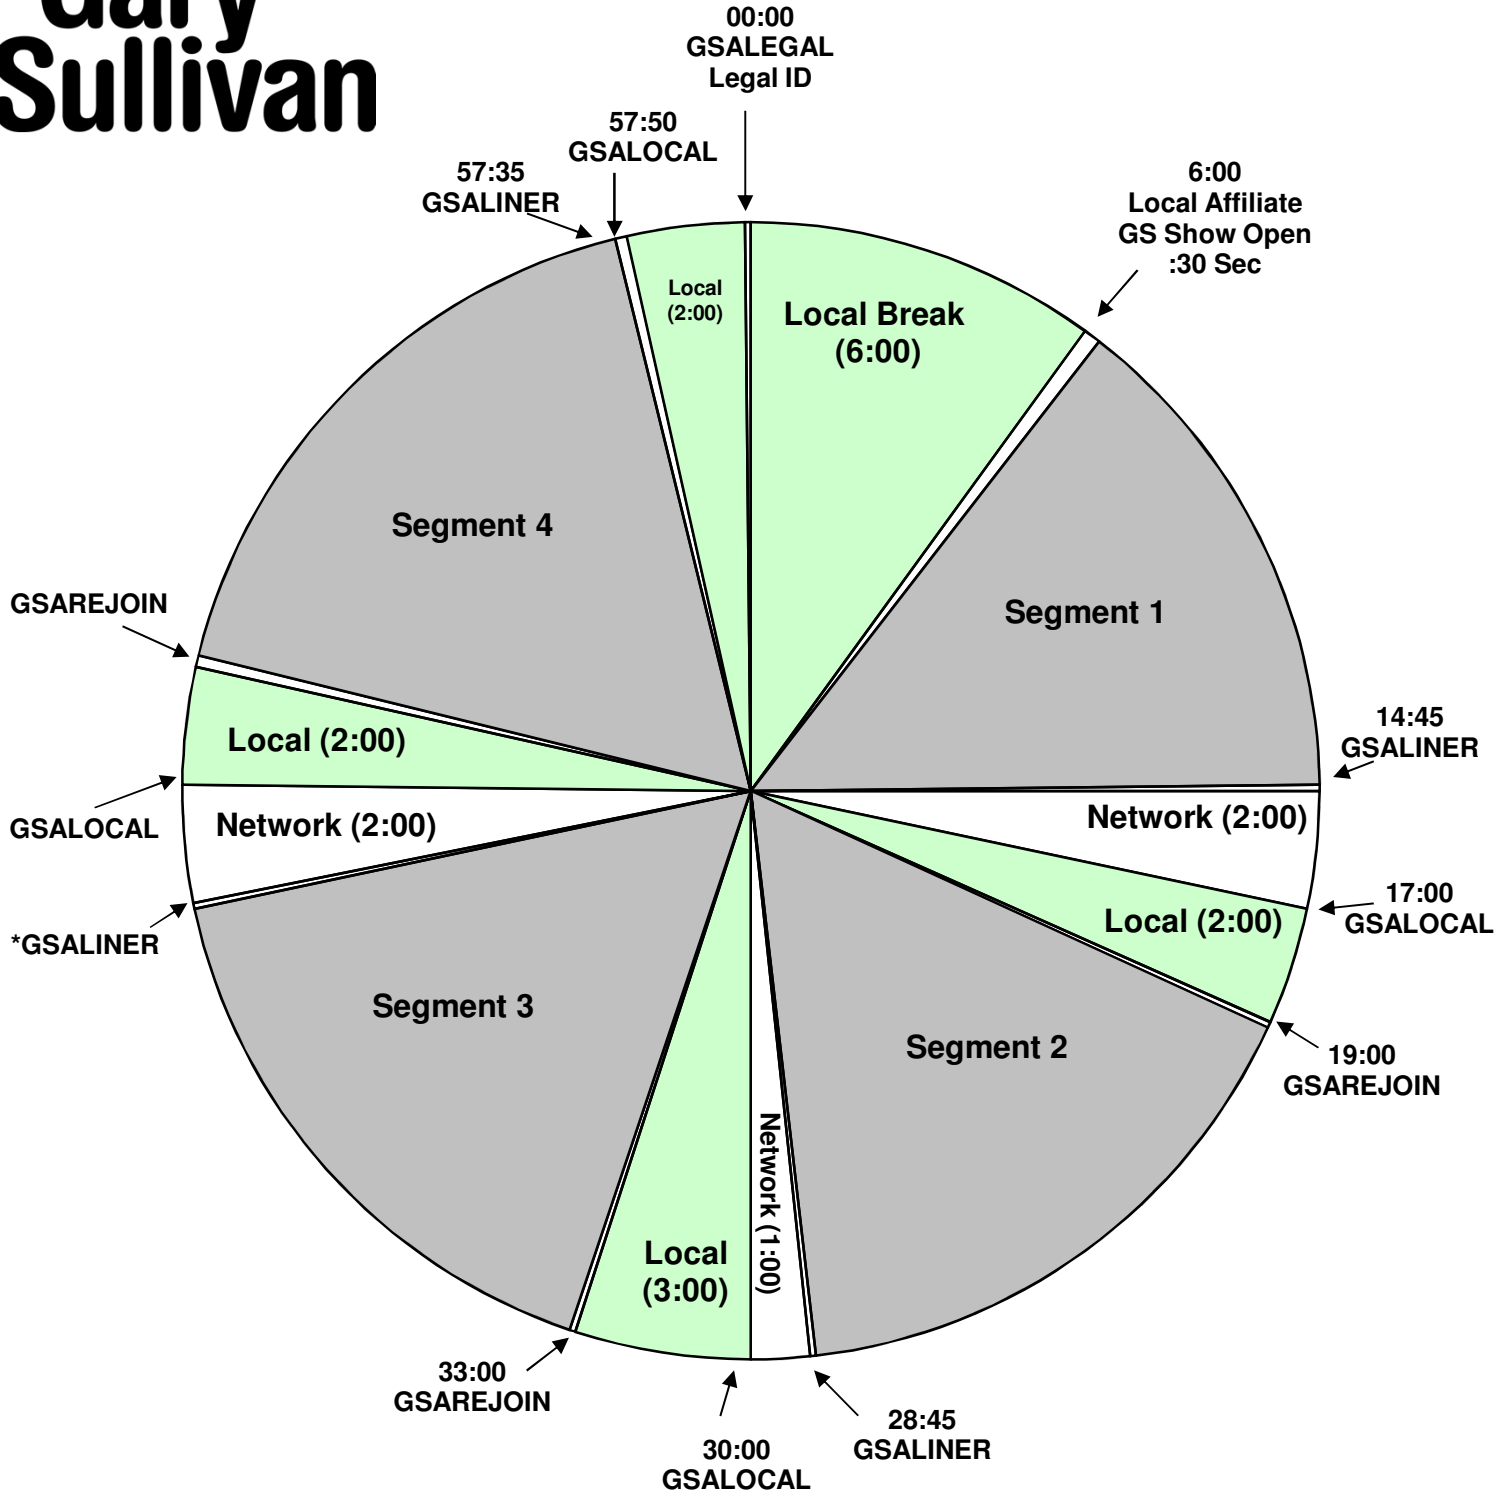

# SATURDAY PROGRAM CLOCK

Effective January 1, 2016

Premiere XDS PRO4-P Satellite

Saturday: 9 AM to 12 PM Eastern,

6 to 9 AM Pacific time

## \*Floating Break

Intro :30 sec

Bumpers :15 sec

Rejoins :10 sec

Hard timed breaks at 30:00,

45:00 and 57:50

For Technical Assistance call:  
 Premiere Network Operations Center: 800-276-4431  
 Technical Info: <http://engineering.premiereradio.com>