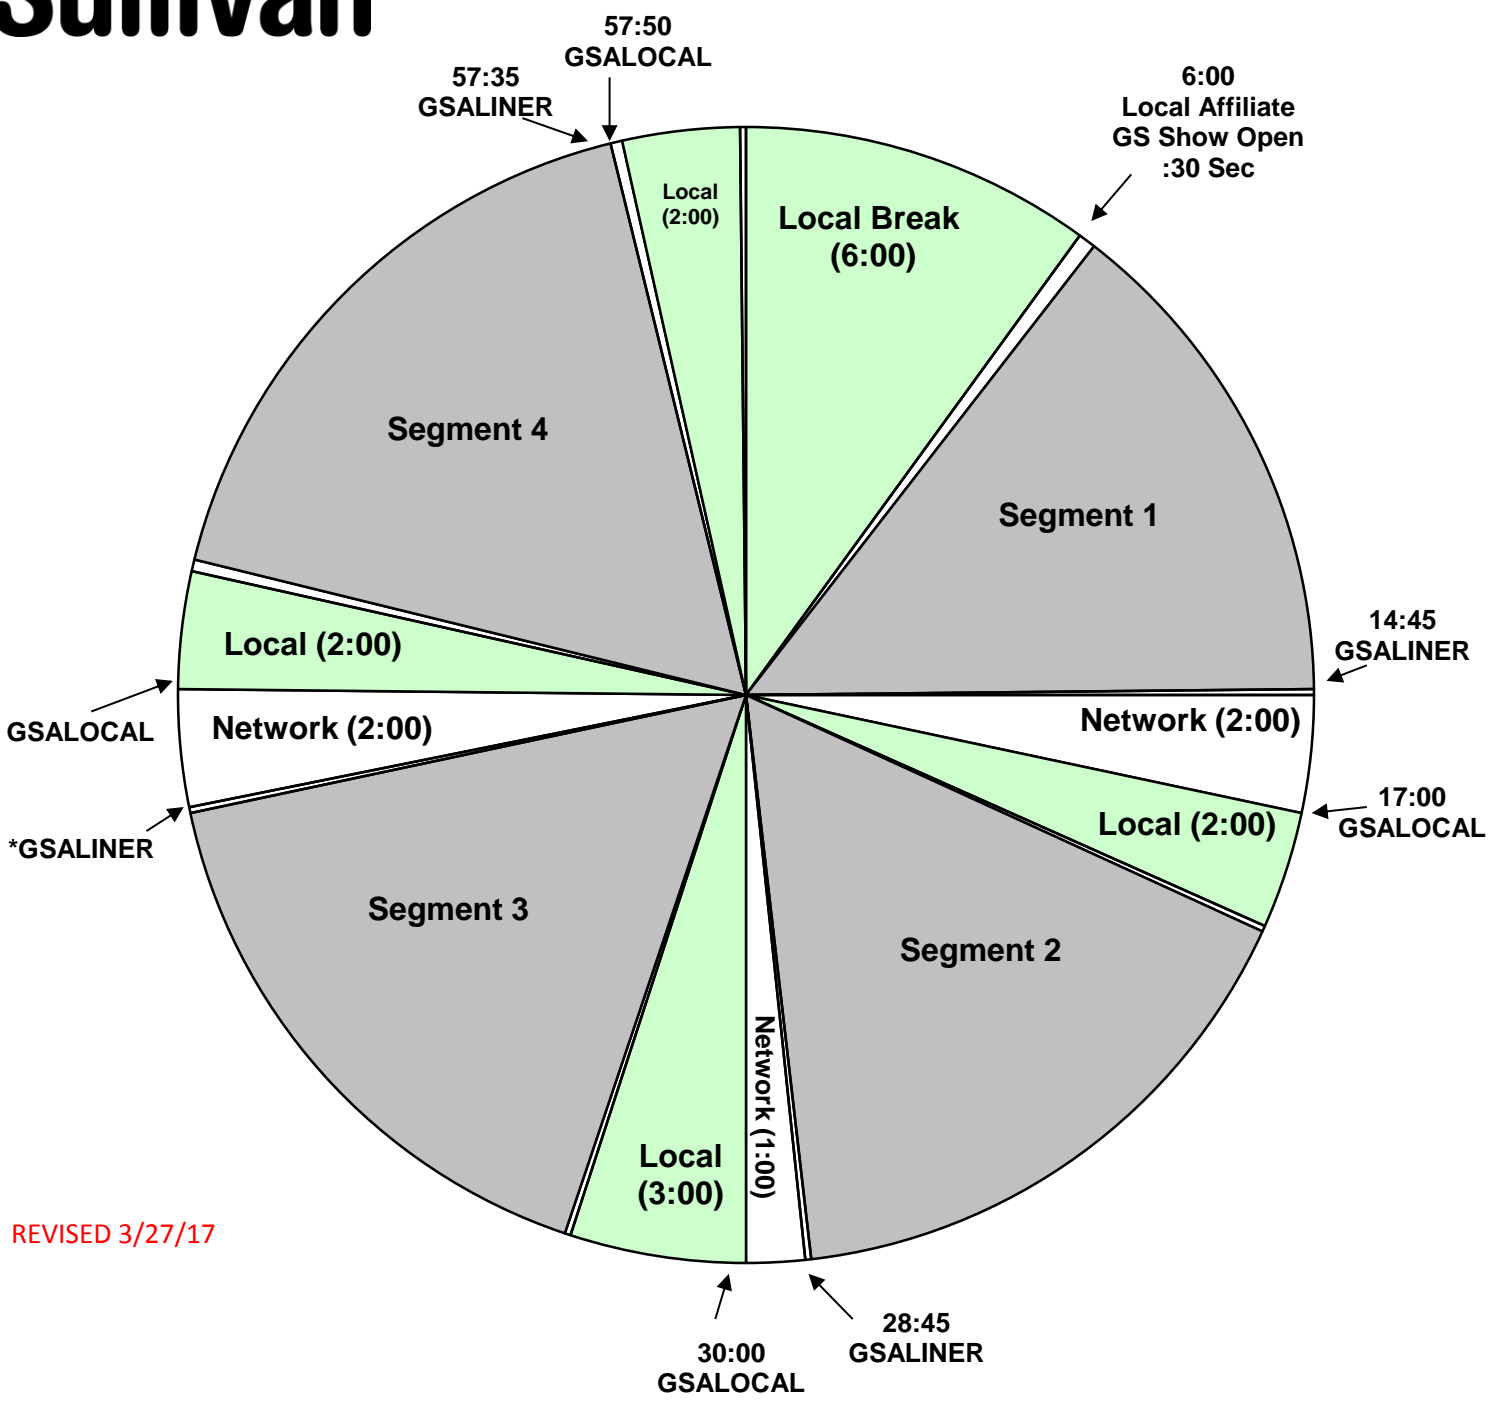

SATURDAY PROGRAM CLOCK
 Effective January 1, 2016
 Premiere XDS PRO4-P Satellite
 Saturday: 9 AM to 12 PM Eastern,
 6 to 9 AM Pacific time

REVISED 3/27/17

For Technical Assistance call:
 Premiere Network Operations Center: 800-276-4431
 Technical Info: <http://engineering.premiereradio.com>

***Floating Break**

- Intro :30 sec
- Bumpers :15 sec
- Rejoins :10 sec
- Hard timed breaks at 30:00, 45:00 and 57:50