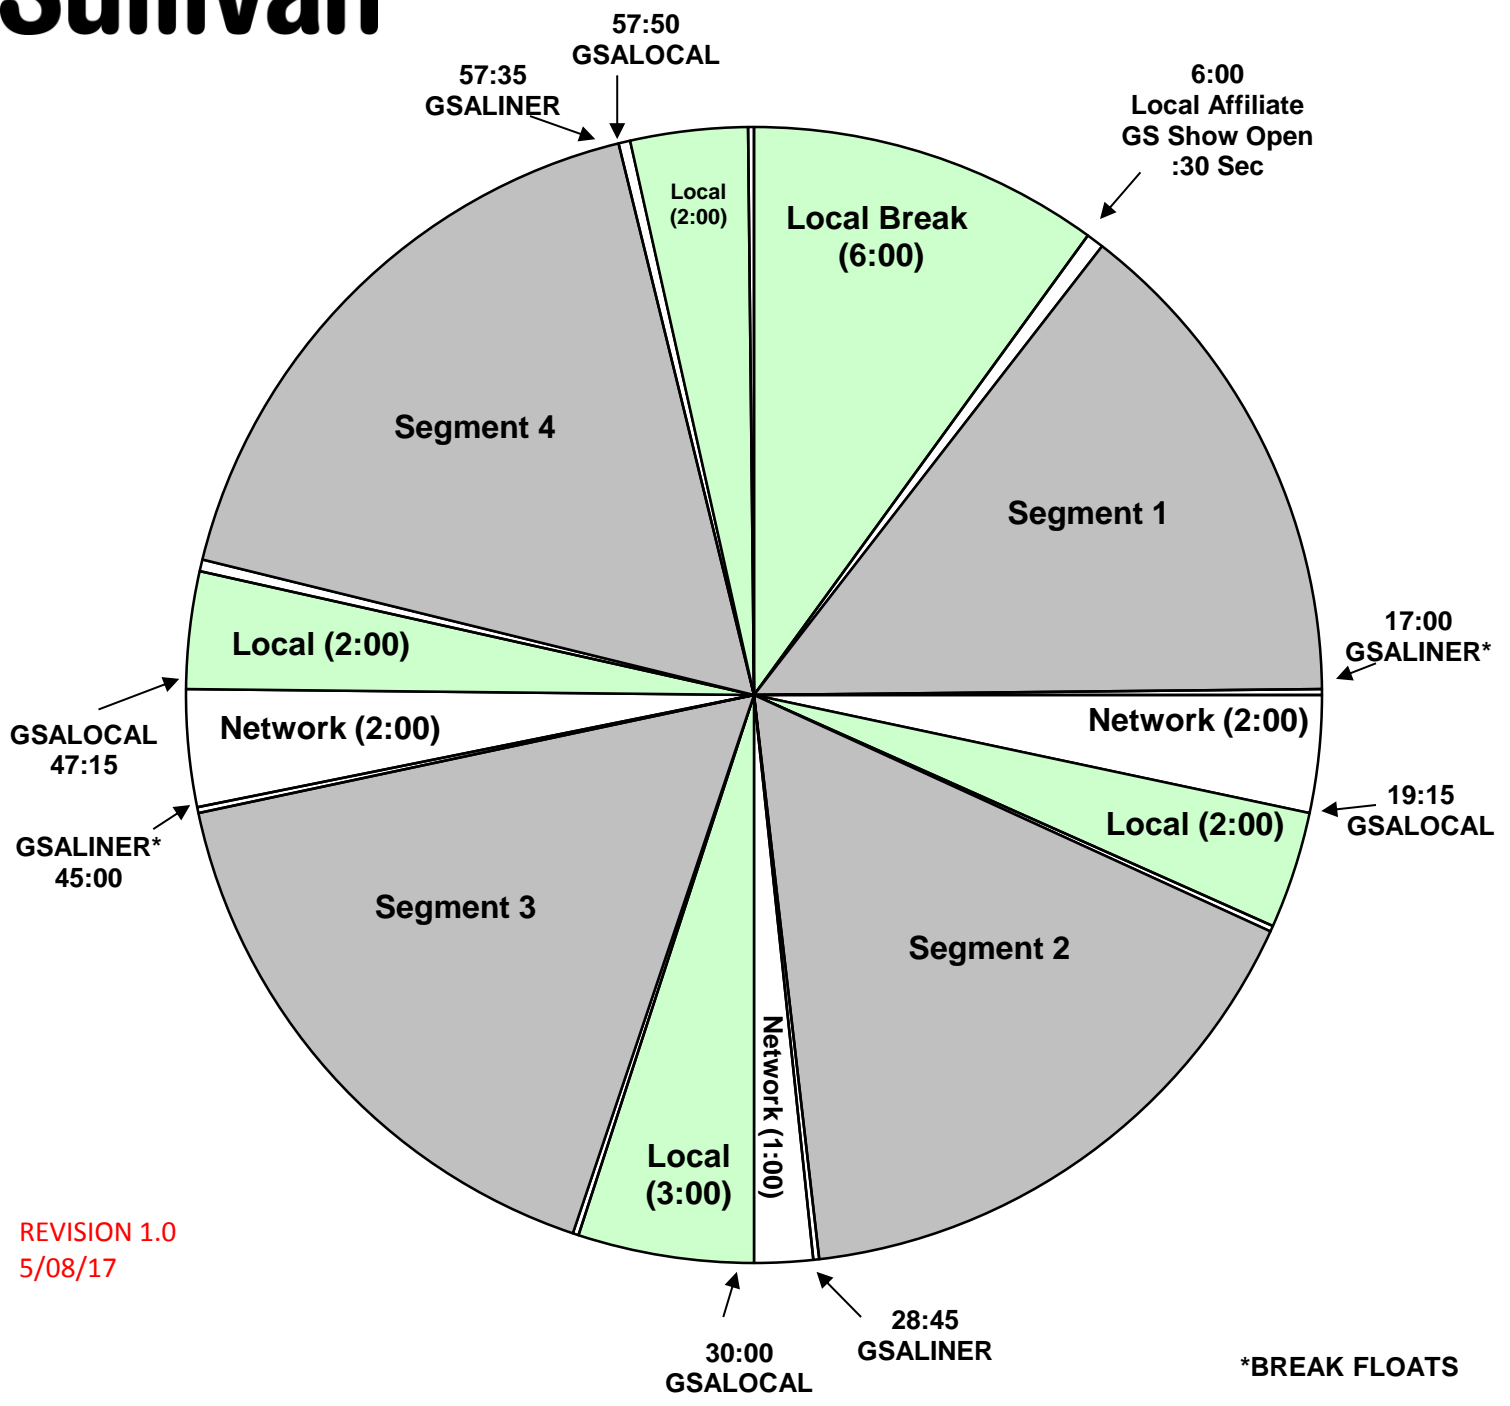

SATURDAY PROGRAM CLOCK
 Effective January 1, 2016
 Premiere XDS PRO4-P Satellite
 Saturday: 9 AM to 12 PM Eastern,
 6 to 9 AM Pacific time

REVISION 1.0
 5/08/17

*BREAK FLOATS

Intro :30 sec
 Bumpers :15 sec
 Rejoins :10 sec

Each Hour opens @ 06:00
 Break 1 floats @ 17:00
 Break 2 HARD OUT @ 29:00
 Break 3 Floats @ 45:00
 HARD OUT @ 57:50

For Technical Assistance call:
 Premiere Network Operations Center: 800-276-4431
 Technical Info: <http://engineering.premiereradio.com>