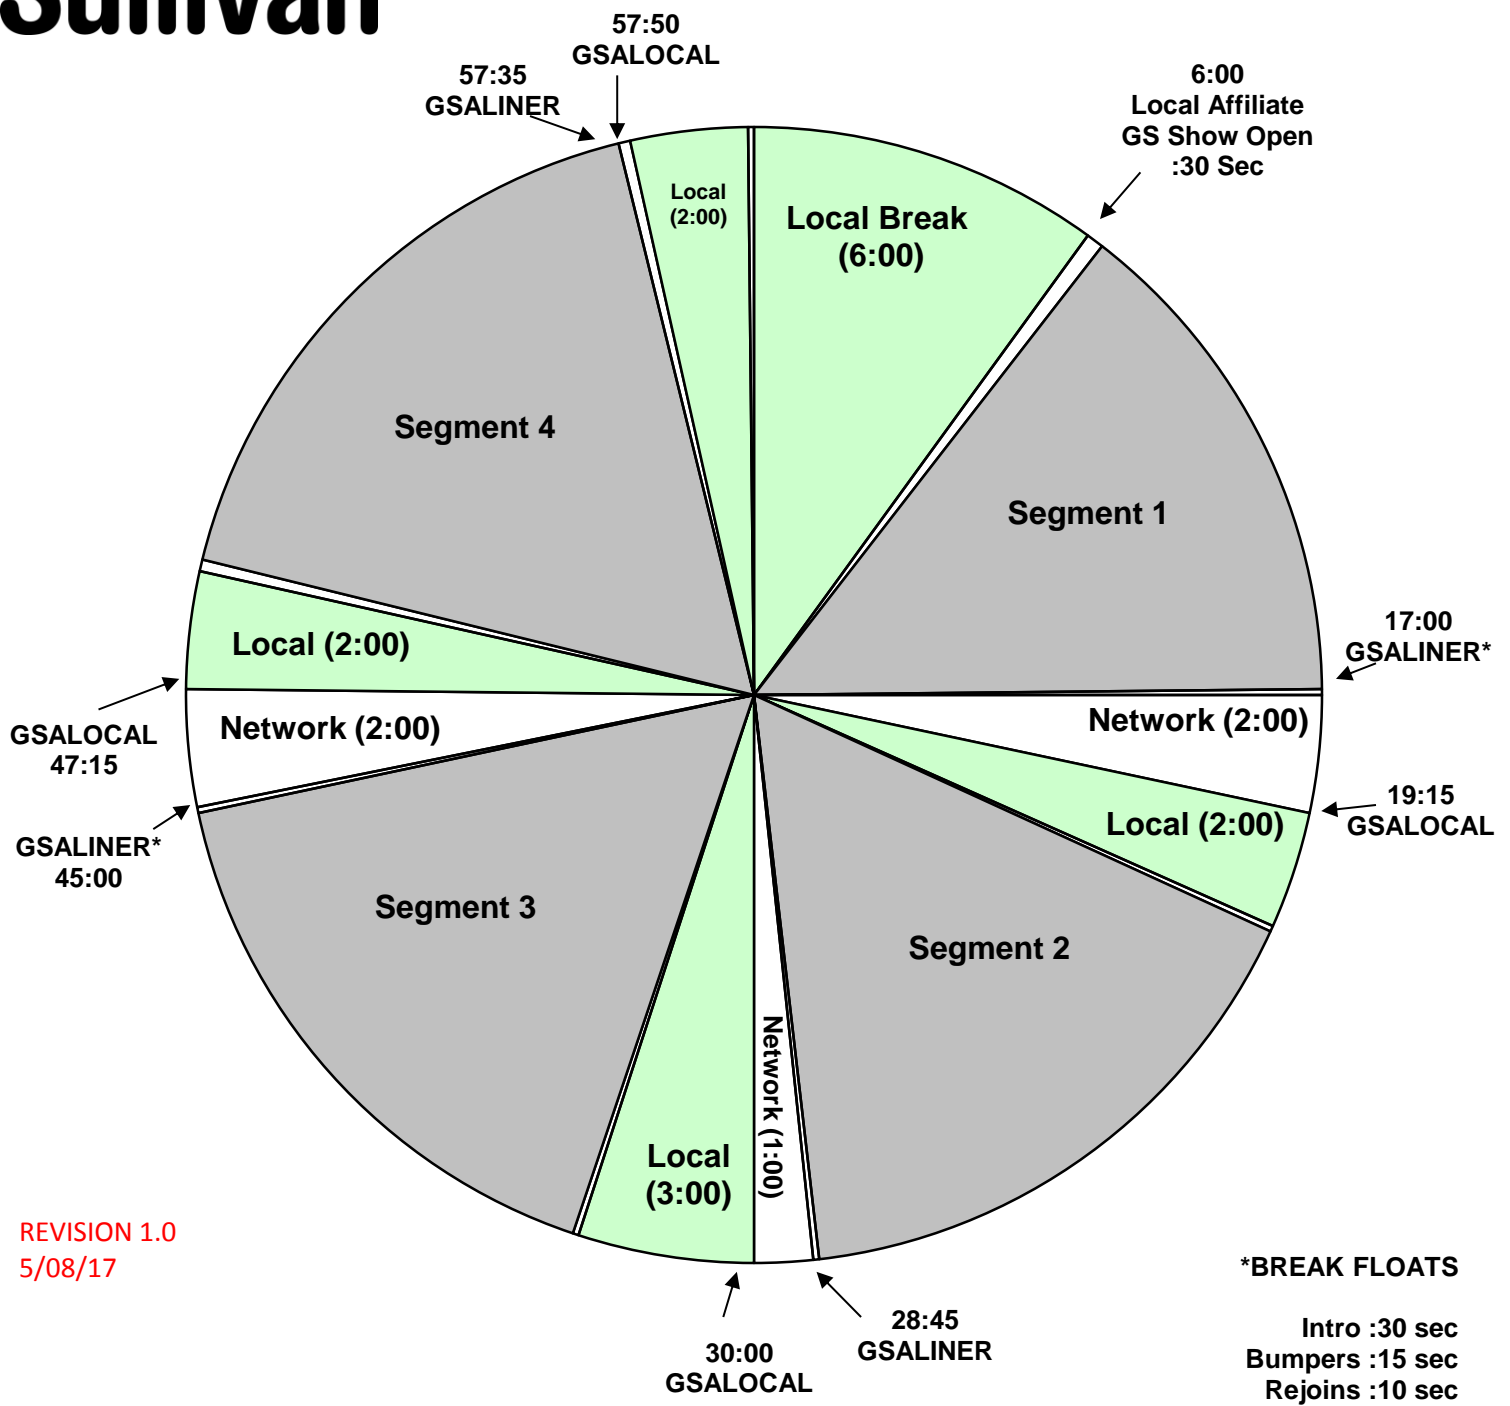

SATURDAY PROGRAM CLOCK
 Effective January 1, 2016
 Premiere XDS PRO4-P Satellite
 Saturday: 9 AM to 12 PM Eastern,
 6 to 9 AM Pacific time

REVISION 1.0
 5/08/17

***BREAK FLOATS**
 Intro :30 sec
 Bumpers :15 sec
 Rejoins :10 sec

For Technical Assistance call:
 Premiere Network Operations Center: 800-276-4431
 Technical Info: <http://engineering.premiereradio.com>

Each Hour opens @ 06:00
 Break 1 floats @ 17:00
 Break 2 HARD OUT @ 29:00
 Break 3 Floats @ 45:00
 HARD OUT @ 57:50
 Local Avails not filled.