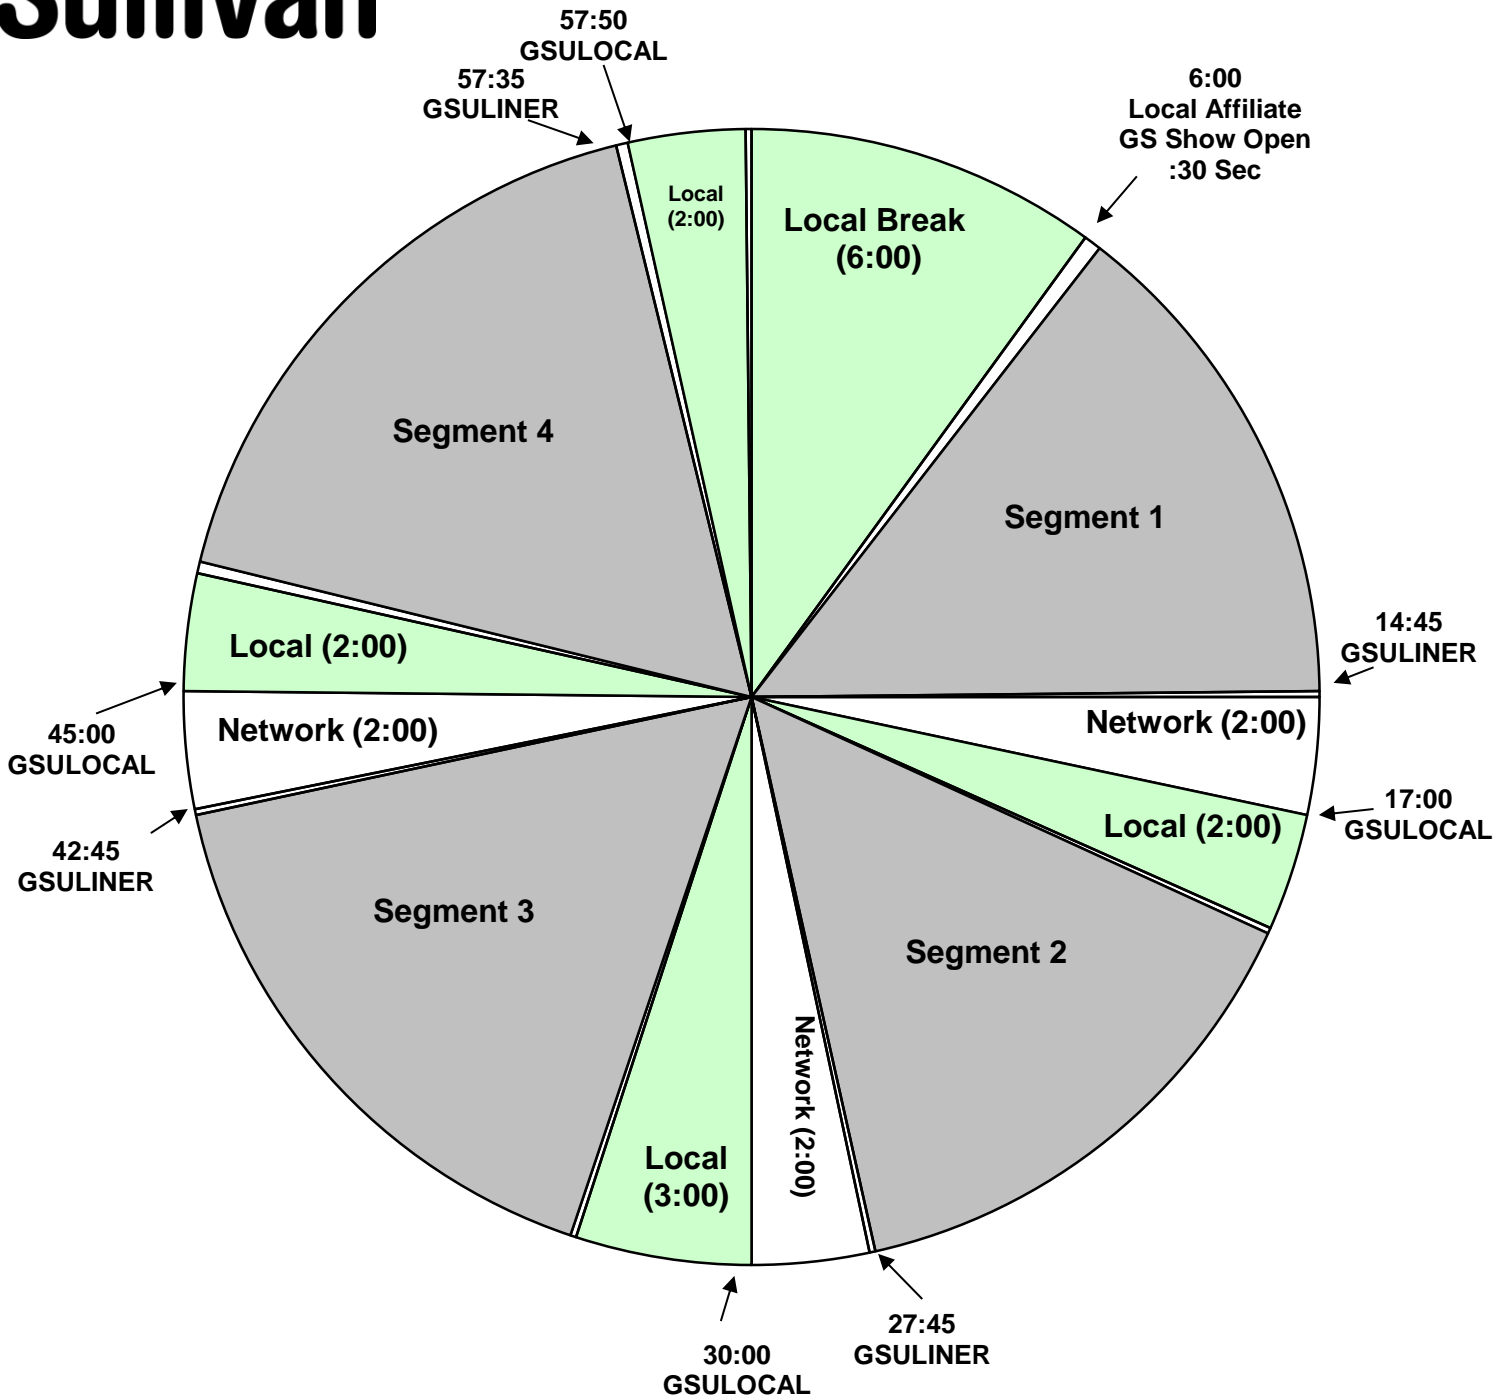

SUNDAY PROGRAM CLOCK

Premiere XDS PRO4-P Satellite

Effective date, April 7th, 2019

Sunday: 9 AM to 12 PM Eastern,
6 to 9 AM Pacific time

For Technical Assistance call:
Premiere Network Operations Center: 800-276-4431
Technical Info: <http://engineering.premiereradio.com>

Intro :30 sec
Bumpers :15 sec
Rejoins :10 sec

Each hour opens at 06:00
Break 1 floats at 17:00
Break 2 HARD OUT at 28:00
Break 3 floats at 45:00
HARD OUT at 57:50
Local avails not filled