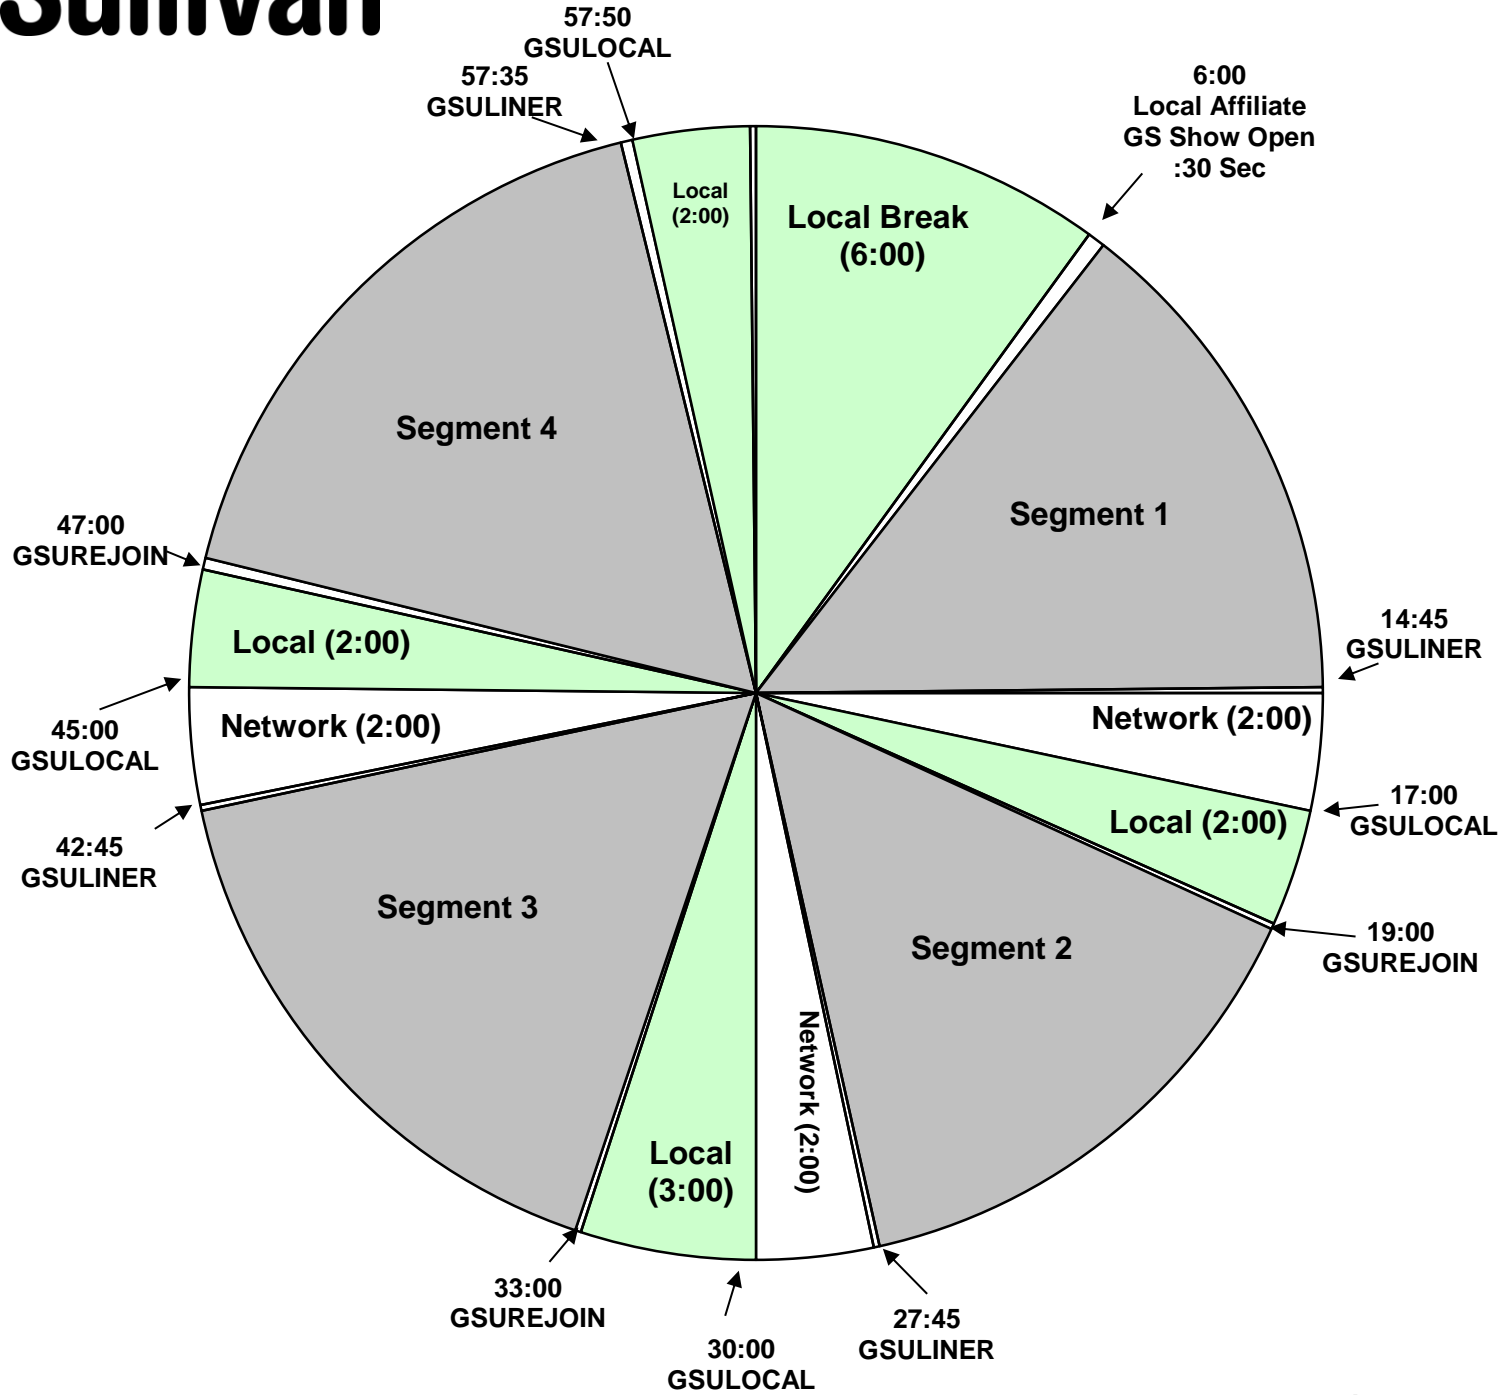

SUNDAY PROGRAM CLOCK
 Premiere XDS PRO4-P Satellite
 Effective date, April 7th, 2019
 Saturday: 9 AM to 12 PM Eastern,
 6 to 9 AM Pacific time

Intro :30 sec
 Bumpers :15 sec
 Rejoins :10 sec

Each hour opens at 06:00
 Break 1 floats at 17:00
 Break 2 HARD OUT at 28:00
 Break 3 floats at 45:00
 HARD OUT at 57:50
 Local avails not filled