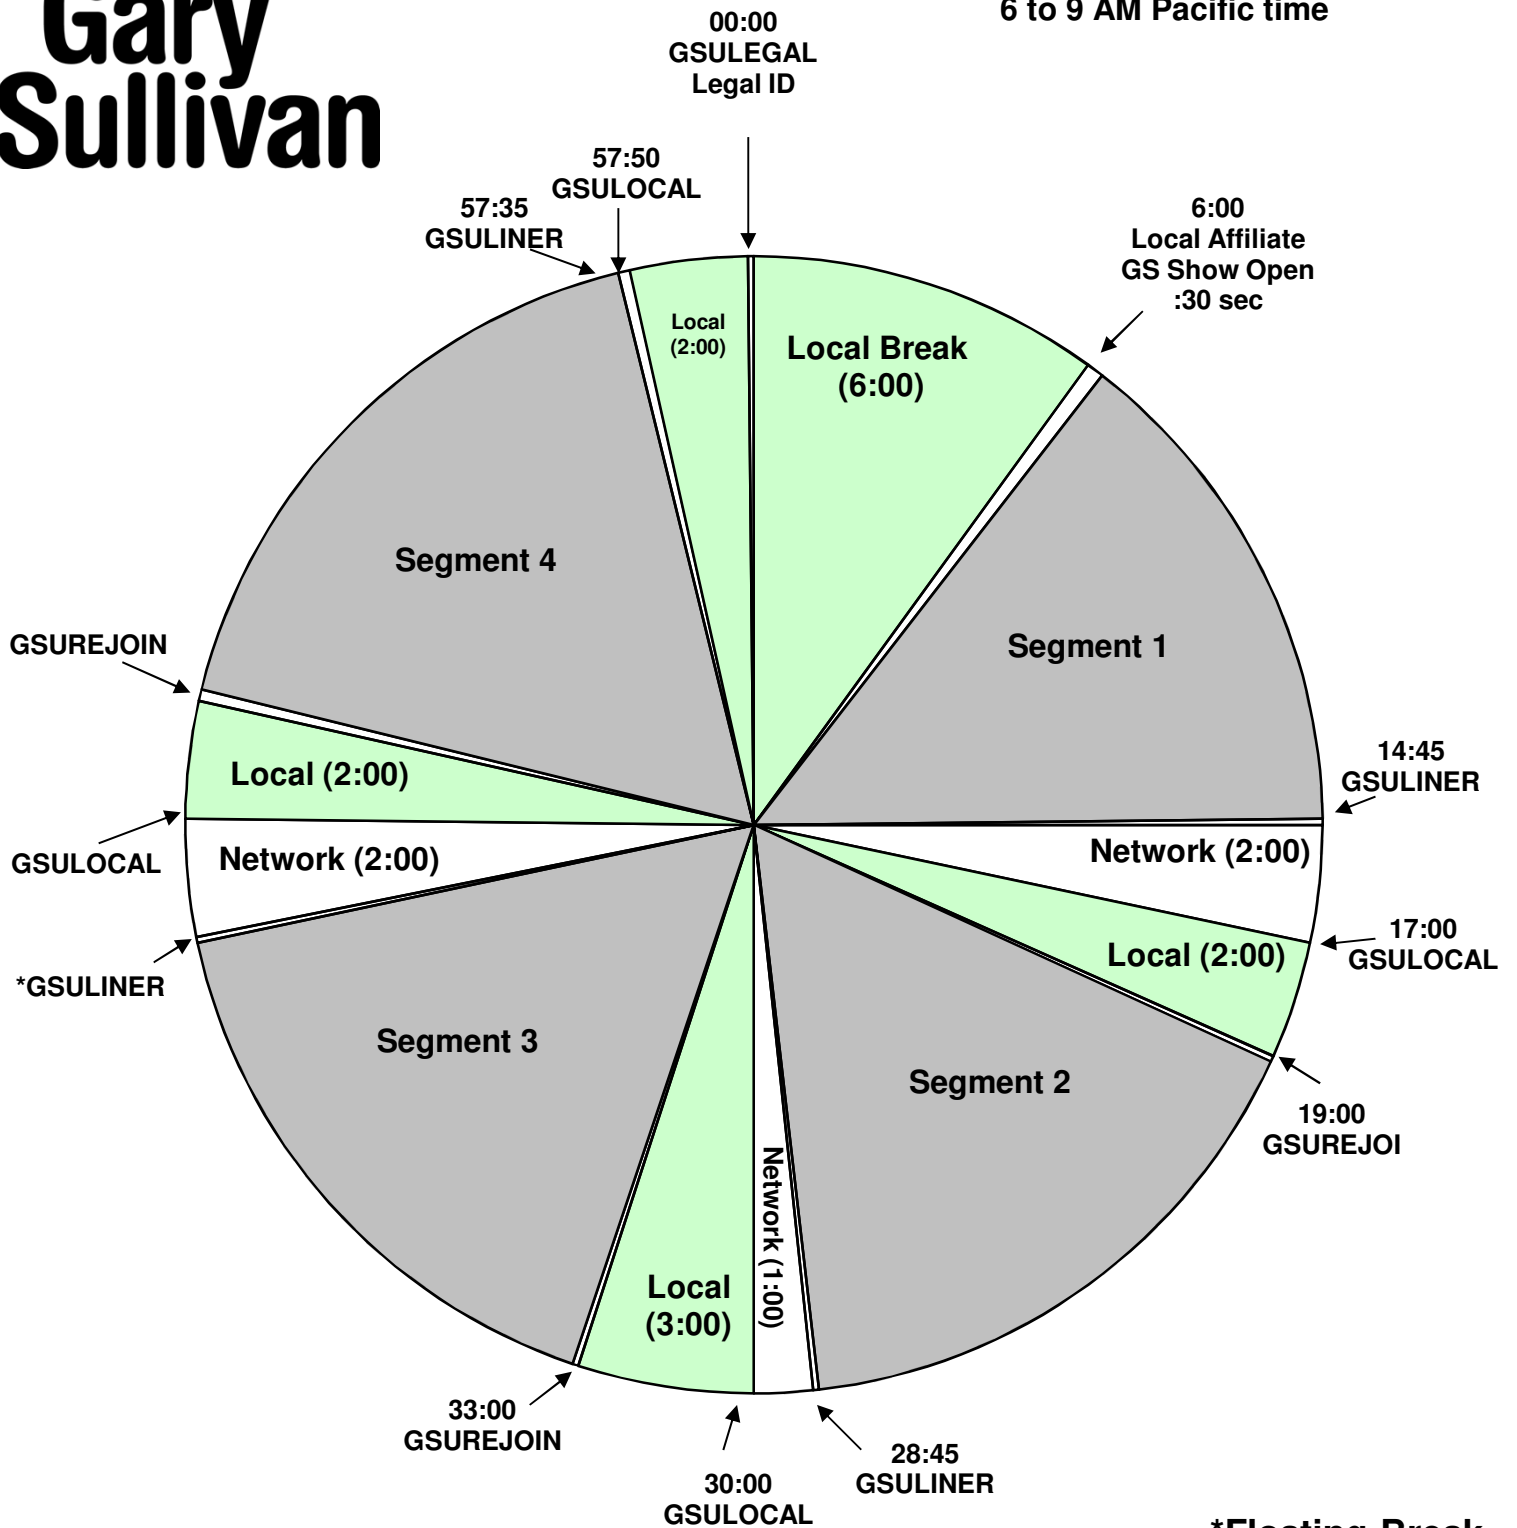

SUNDAY PROGRAM CLOCK

Effective January 1, 2016

Premiere XDS PRO4-P Satellite

Sunday: 9 AM to 12 PM Eastern,

6 to 9 AM Pacific time

***Floating Break**

For Technical Assistance call:
 Premiere Network Operations Center: 800-276-4431
 Technical Info: <http://engineering.premiereradio.com>

Intro :30 sec
 Bumpers :15 sec
 Rejoins :10 sec
 Hard timed breaks at 30:00,
 45:00 and 57:50