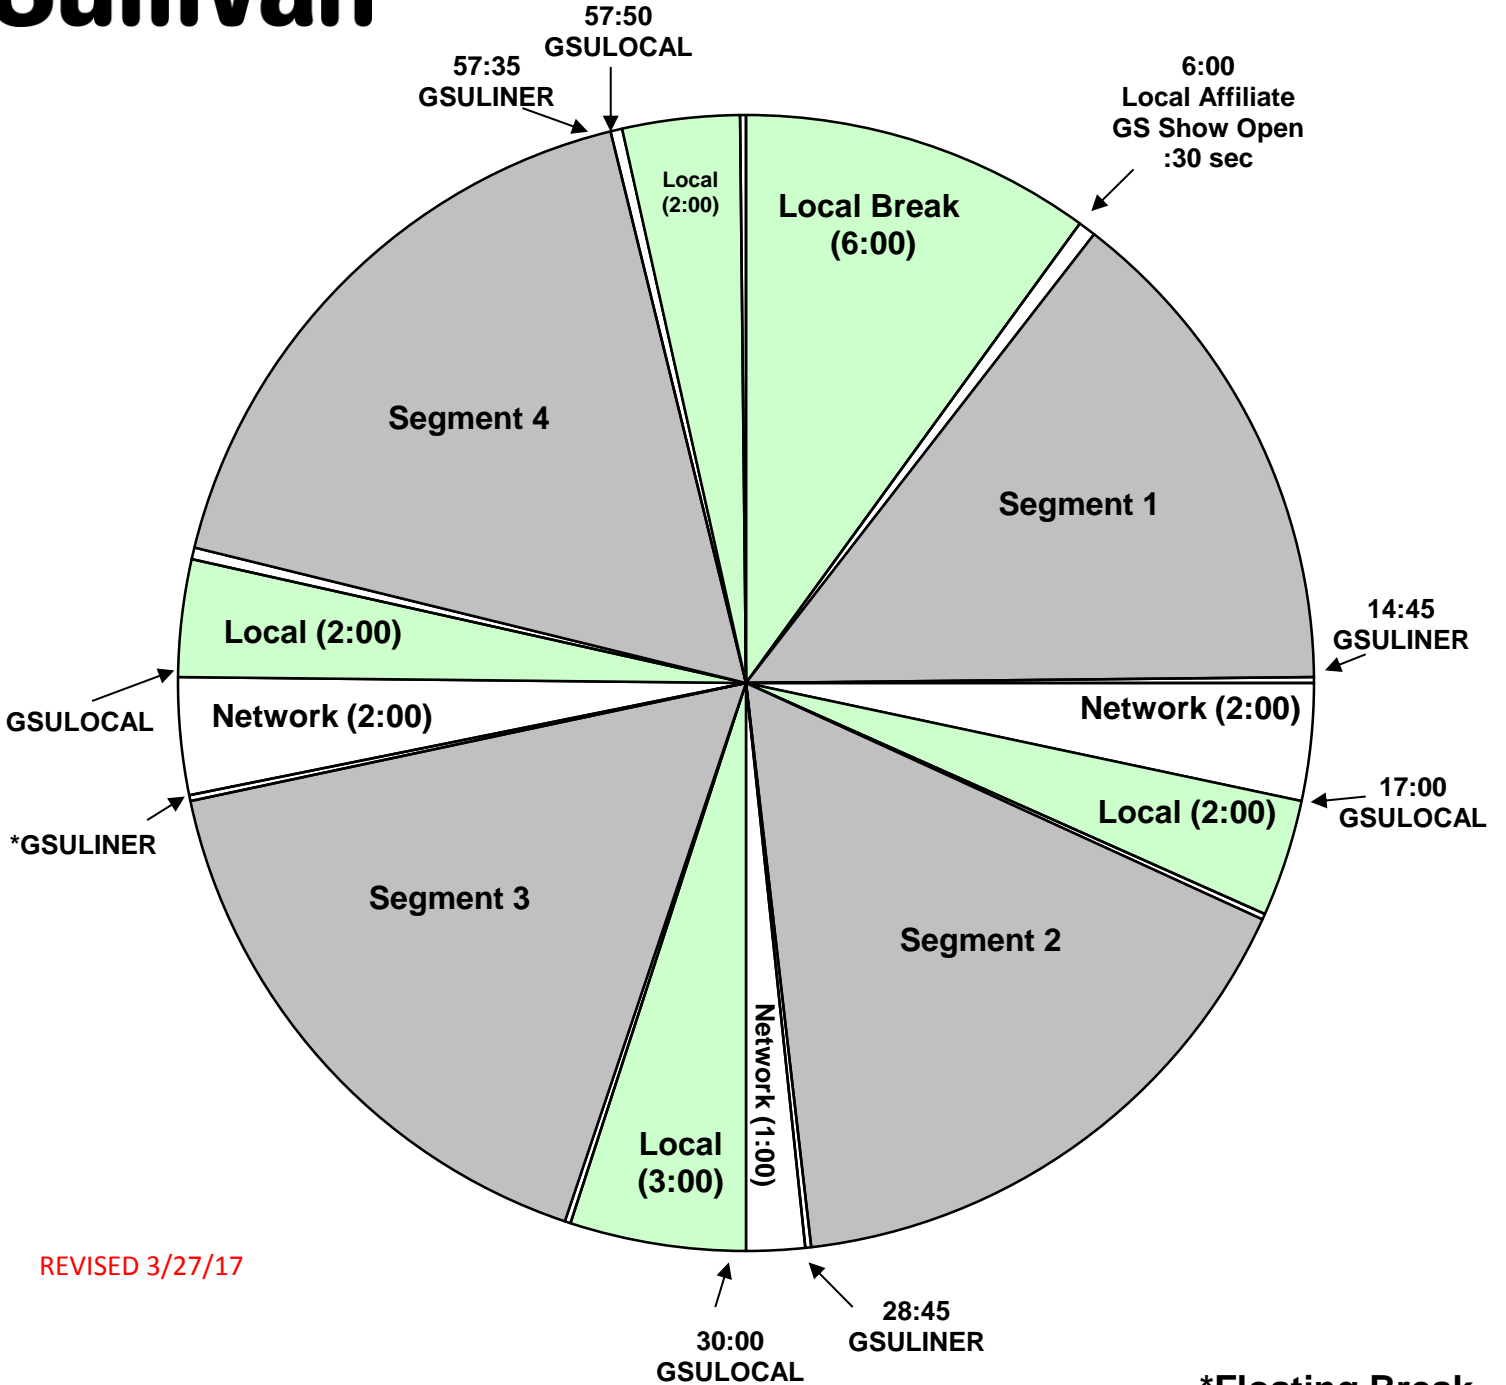

SUNDAY PROGRAM CLOCK

Effective January 1, 2016

Premiere XDS PRO4-P Satellite

Sunday: 9 AM to 12 PM Eastern,
6 to 9 AM Pacific time

REVISED 3/27/17

***Floating Break**

For Technical Assistance call:
Premiere Network Operations Center: 800-276-4431
Technical Info: <http://engineering.premiereradio.com>

Intro :30 sec
Bumpers :15 sec
Rejoins :10 sec
Hard timed breaks at 30:00,
45:00 and 57:50