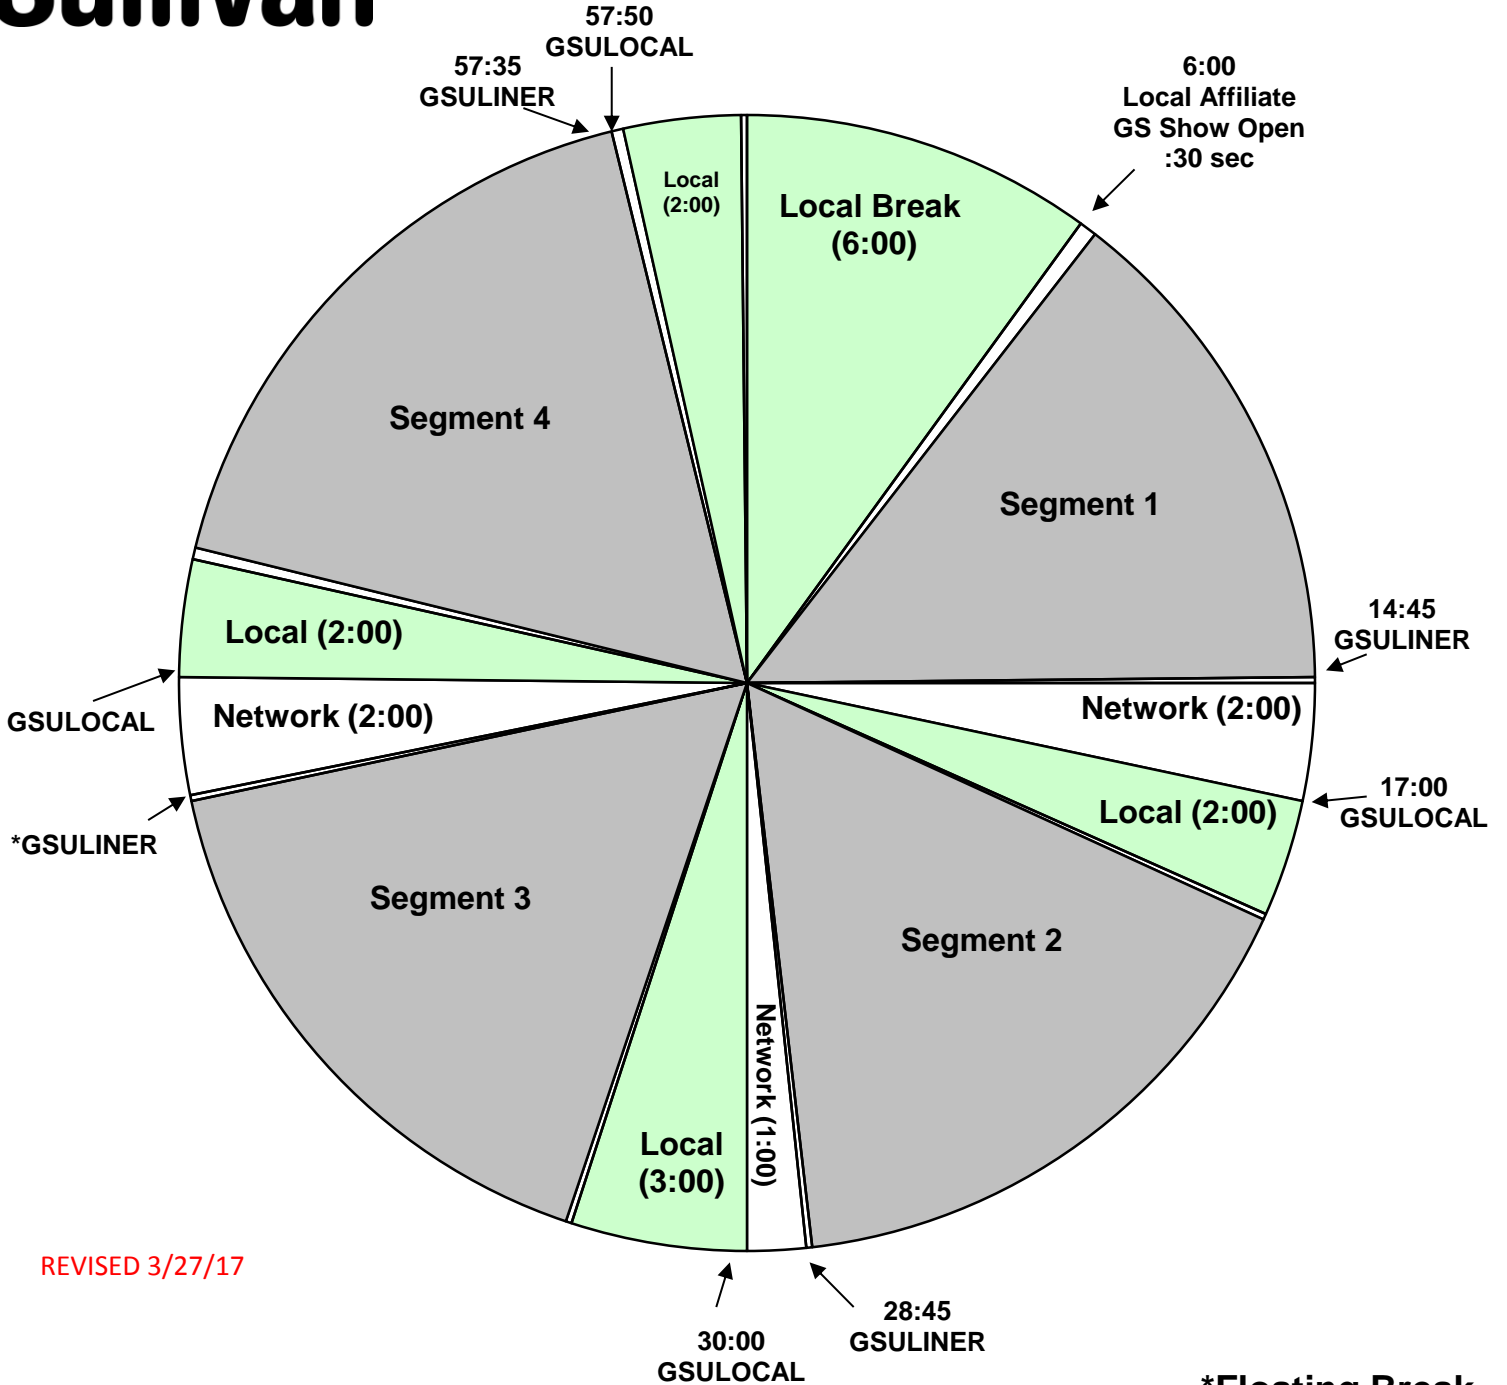

SUNDAY PROGRAM CLOCK

Effective January 1, 2016

Premiere XDS PRO4-P Satellite

Sunday: 9 AM to 12 PM Eastern,
6 to 9 AM Pacific time

REVISED 3/27/17

*Floating Break

For Technical Assistance call:
Premiere Network Operations Center: 800-276-4431
Technical Info: <http://engineering.premiereradio.com>

Intro :30 sec
Bumpers :15 sec
Rejoins :10 sec
Hard timed breaks at 30:00,
45:00 and 57:50
Local Avails not filled.