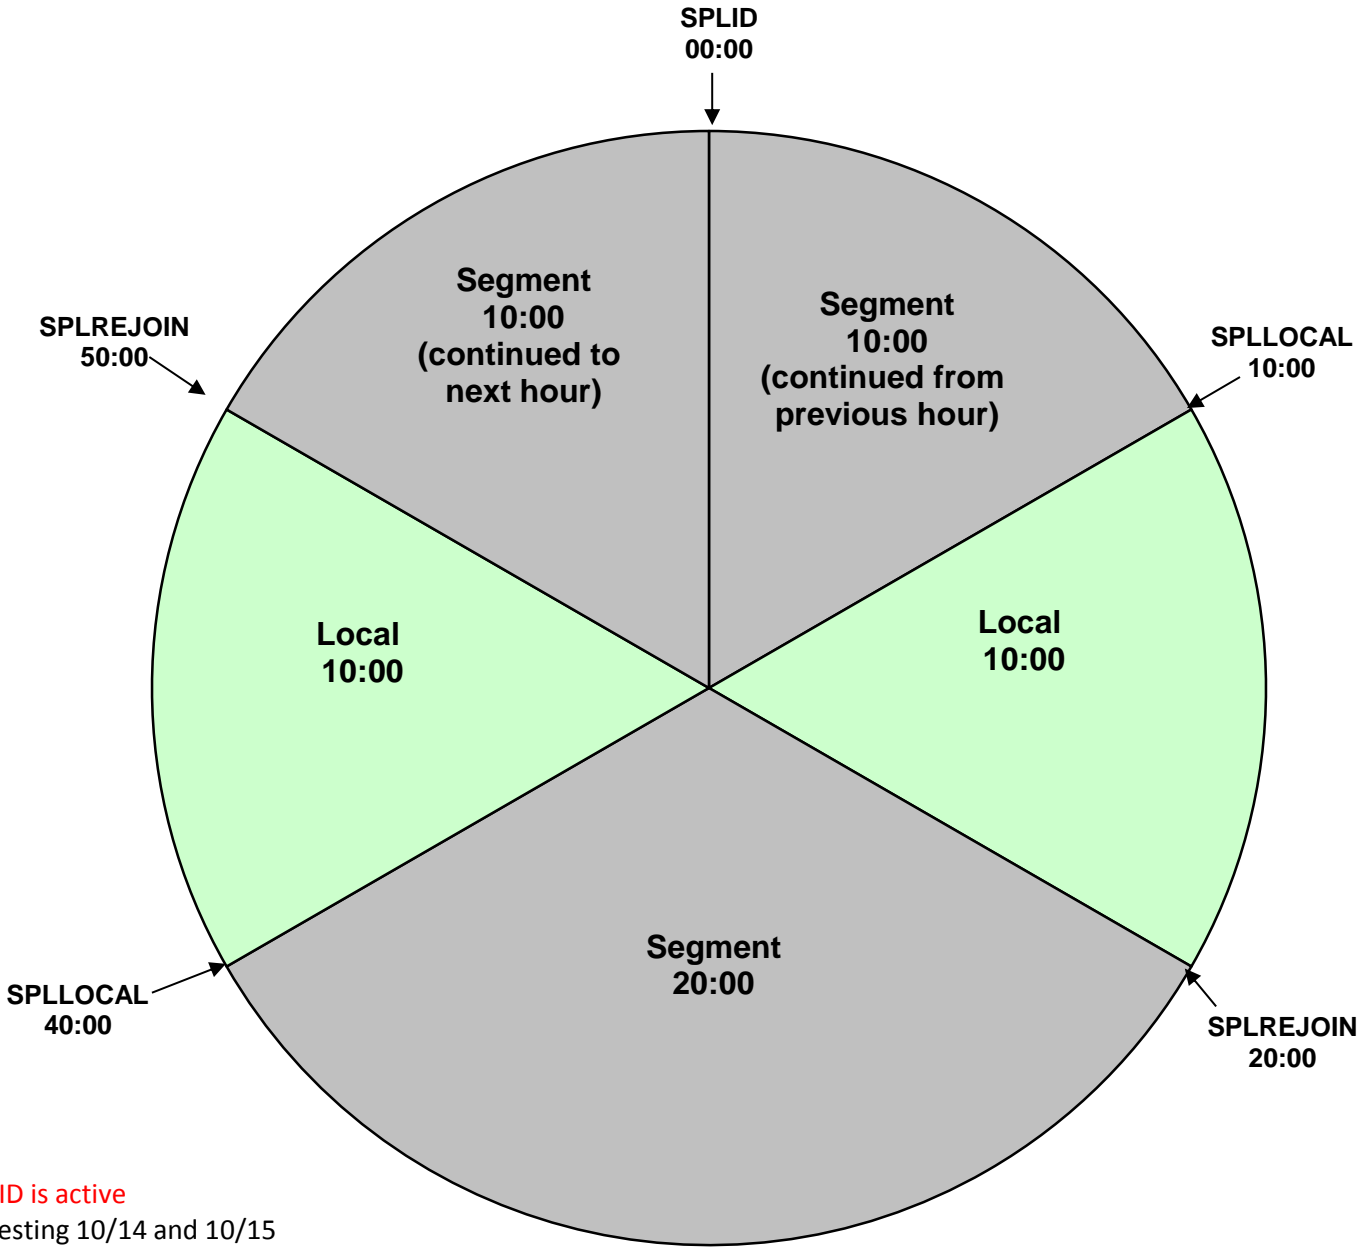

THE BREAKFAST CLUB

PROGRAM CLOCK
XDS Program: BC SPECIAL
(PID 102B, PGM 36)

Effective Date: November 16th, 2017
Premiere XDS PRO4-P Satellite
Time: 7:00AM - 9:00PM Pacific Time
Hours 2-13 of 14

PID is active

Testing 10/14 and 10/15 during posted show hours. Three sets of test cues will be sent at the top of each hour during posted show hours.

For Technical Assistance call:
Premiere Network Operations Center: 800-276-4431
Technical Info: www.premiereradio.com/engineering

Special Relays:
 SPLSOS = Start of Show
 SPLID = :10s Legal ID
 SPLLOCAL = Local Break
 SPLREJOIN = Rejoin Program
 SPLEOS = End of Show
 All Breaks Float