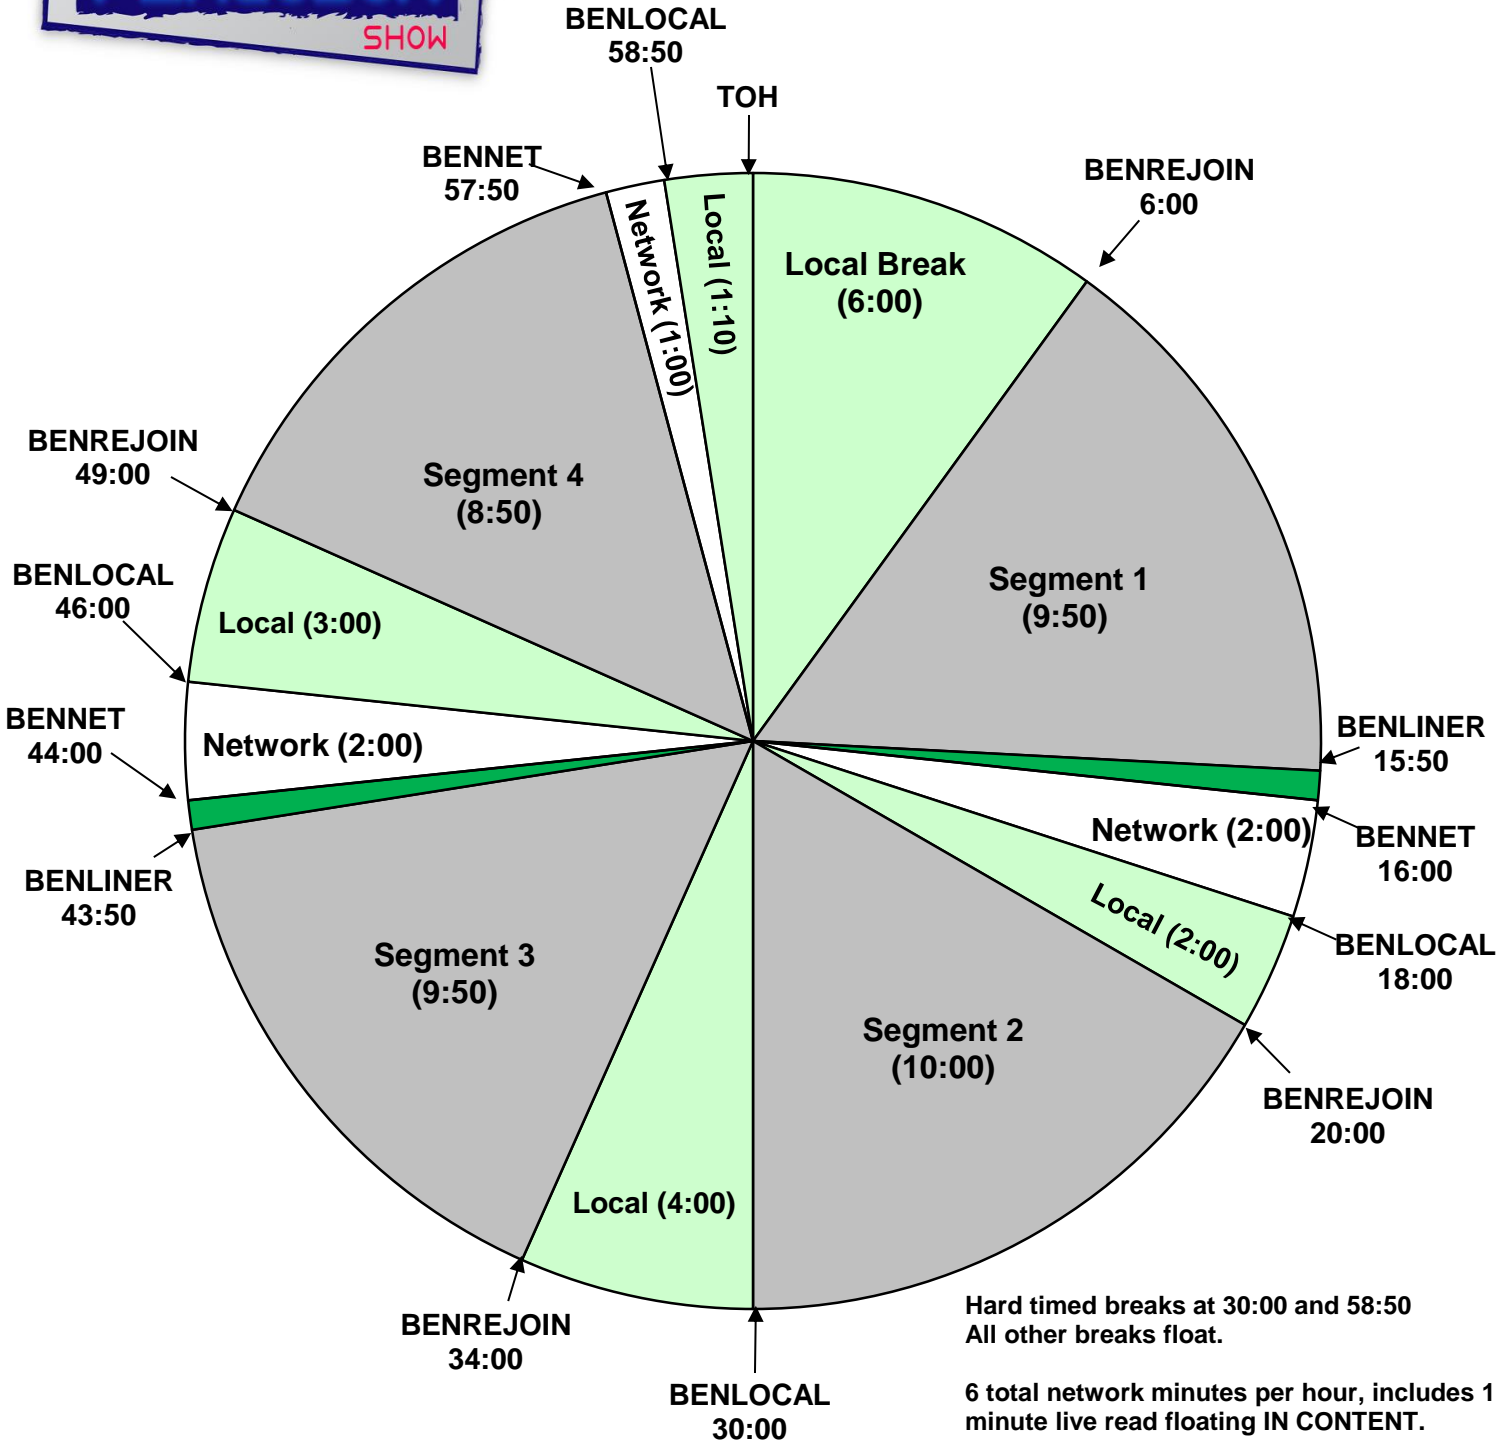

Ben Ferguson Program
XDS Program: Ben Ferguson
 Premiere XDS PRO4-P Satellite
 Effective date, January 10th, 2020
 Sunday: 7 PM to 10 PM Eastern,
 4PM to 7 PM Pacific time

For Technical Assistance call:
 Premiere Network Operations Center: 800-276-4431
 Technical Info: <http://engineering.premiereradio.com>

BENLOCAL - Fires local breaks
 BENREJOIN - Rejoins program
 BENNET - Fires network breaks
 BENLINER - Fires :10 second dry local liner

:10 second bumper music follows
 BENREJOIN

*Live network sponsor billboards may be included during program segments